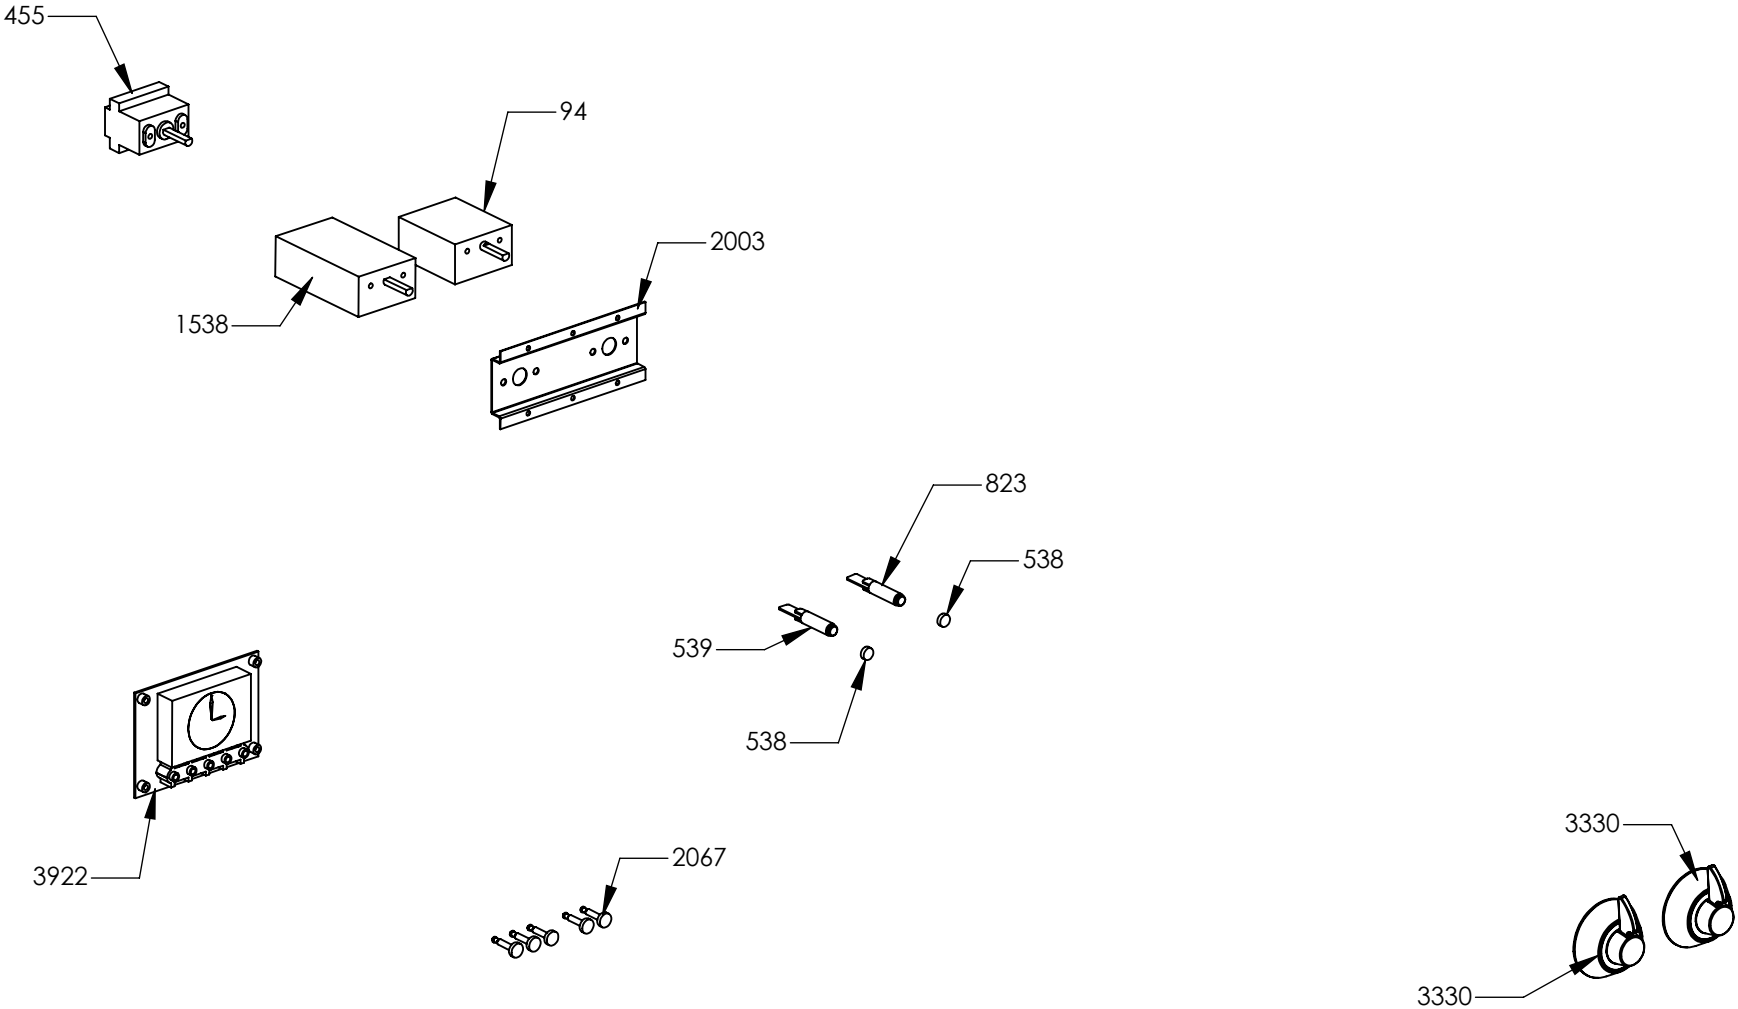

N° Object	Code	Description	Qty	N° Object	Code	Description	Qty
19	400689	Gasket gas inlet	3	2543	601229	Spring fixing spark plug for triple ring P-4	1
31	414121	Semi-rapid burner body G20 0,97	1	2544	ZS4186	Fixing nut for thermocouple burner 4.5	1
32	414123	Auxiliary burner body G20 0,72	1	2562	506037	Screw M3x8 TC s.steel	6
40	414212	Rapid burner body G20 1,15	1	2563	ZS0907	Fixing nut for themocouple	3
47	421312	Rapid burner nozzle G30/31 29/37 mbar 0,85	1	2575	505241	Screw M4	4
48	421323	Gas taps fixing bridle M60	4	3262	ZS5270	Burner spark plug Cast	3
50	423948	Semi-rapid burner nozzle G30/31 0,65	1	3264	ZS5272	Thermocouple Cast L=770	3
52	423951	Auxiliary burner nozzle G30/30 0,50	1	3330	ZS5412	Ascot chromed knob	4
93	481787	Ignition system 4 flames	1	4711	ZS6772	Clamp support for main ramp	5
376	ZS0813	Micro catenary for 4 burners	1	5201	ZS8191	Wok burner spark plug sbf DCC M+G INT	1
796	410610	Pipe holder (G20)IT	1	5203	ZS8193	Plate central Wok burner	1
797	410645	Pipe holder (G30)	1	5204	ZS8194	Gasket for wok burner	1
1177	ZS2217	Gasket for auxiliary burner	1	5364	ZS8626	Auxiliary burner flame spreader HE2 BRASS	1
1178	ZS2218	Gasket for semi-rapid burner	1	5365	ZS8628	Semi-rapid burner flame spreader HE2 BRASS	1
1179	ZS2219	Gasket for rapid burner	1	5366	ZS8630	Rapid burner flame spreader HE2 BRASS	1
1567	ZS2923	Valved tap for auxiliary burner (bypass 0,27)	1	5368	ZS8633	Plate Wok burner external	1
1568	ZS2924	Valved tap for rapid/fish-kettle burner	1	5369	ZS8634	Spring fixing spark plug for Wok	1
1569	ZS2925	Valved tap for semi-rapid burner	1	5370	ZS8635	Screw M4 wok burner	4
1570	ZS2926	Valved tap for triple-ring burner	1	5371	ZS8637	Wok burner body G20/20 1,32	1
1591	ZS2934	Rear ramp fixing support cooker 70/100 TC/DC	1	5372	ZS8638	Wok burner flame spreader BRASS	1
1632	ZS3021	Adapter female-male 1/2 BSP 04	1	5401	ZS8684	Plate rapid burner HE2	1
1643	ZS3064	Pipe ramp for front left triple ring burner cooker 100 05	1	5402	ZS8685	Plate semi-rapid burner HE2	1
1644	ZS3065	Pipe ramp for rear left semi-rapid burner cooker 100 05	1	5403	ZS8686	Plate auxiliary burner HE2	1
1647	ZS3068	Pipe ramp for rear central triple ring burner for cooker 100 05	1	5454	ZS8831	Mega Wok burner nozzle G30/30 0.94	1
1648	ZS3069	Pipe ramp for front central semi-rapid burner for cooker 100 05	1	5823	ZS8645	Pins for Wok	1
1759	ZS3052	Ramp 4 burners cooker 070 05	1				
2068	ZS3791	Ramp fixing support Ascot /XXL	2				
2335	ZS4181	Thermocouple SBF L=750 TC	1				