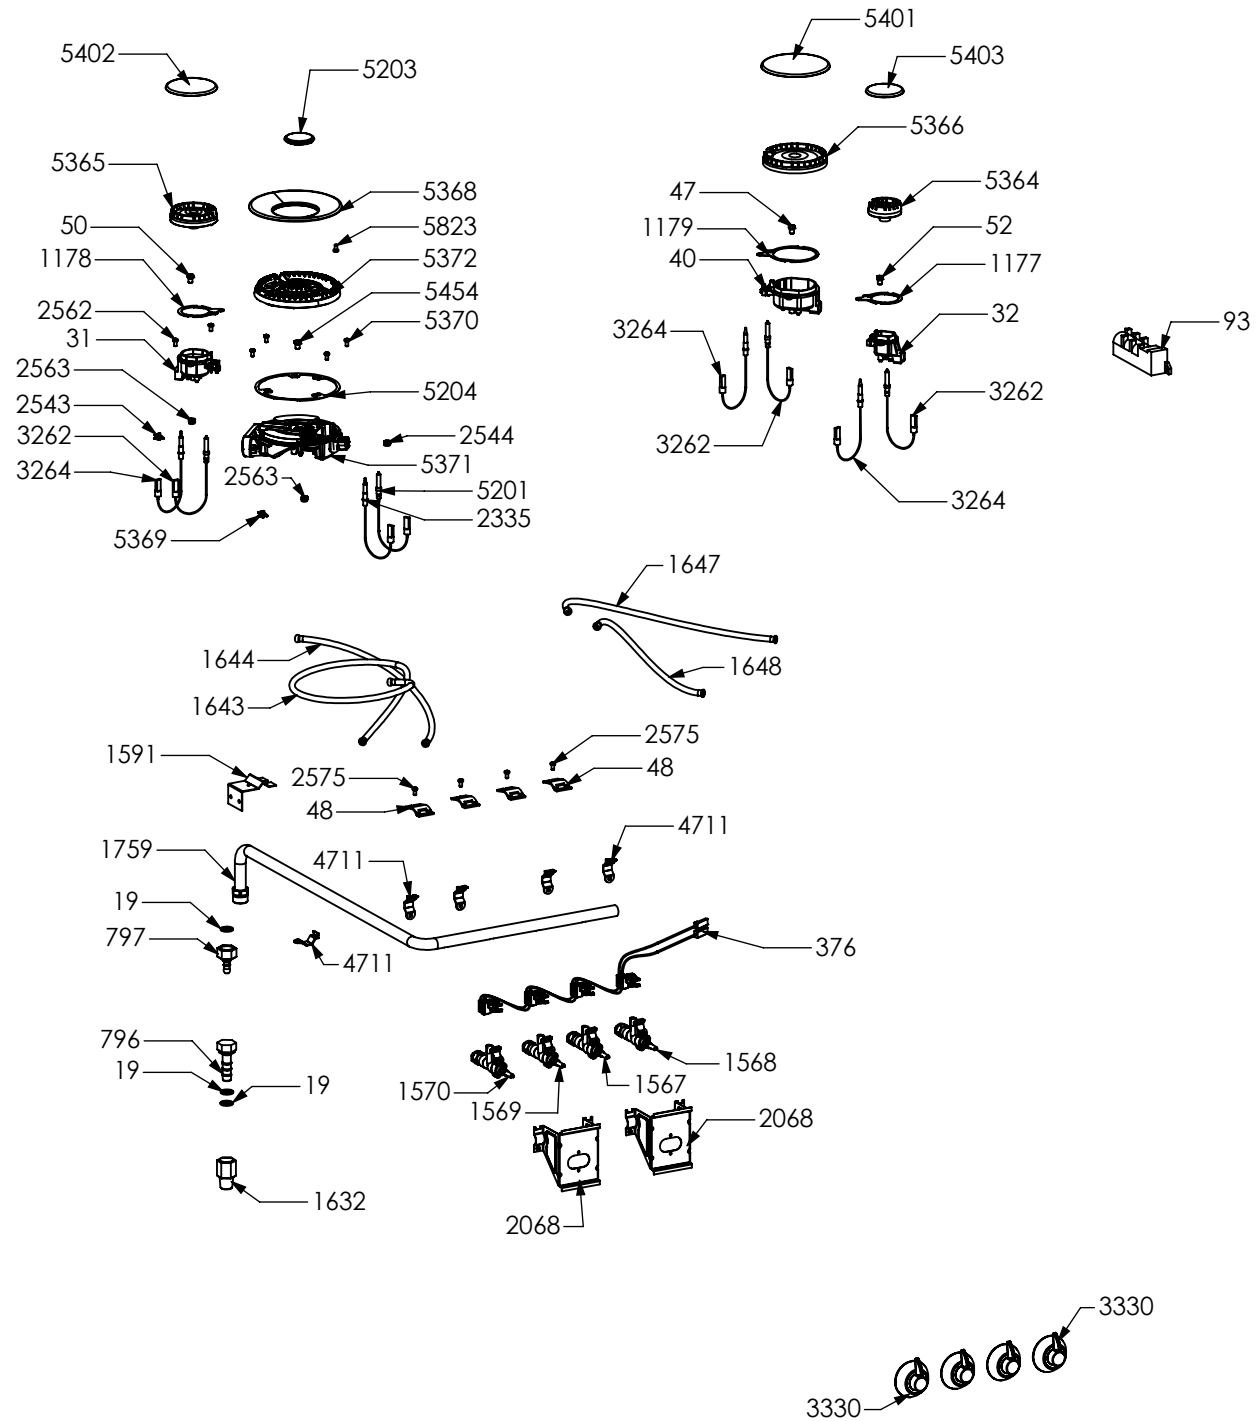

N° Object	Code	Description	Qty	N° Object	Code	Description	Qty
19	400689	Gasket gas inlet	3	2543	601229	Spring fixing spark plug for triple ring P-4	1
31	414121	Semi-rapid burner body G20 0,97	1	2544	ZS4186	Fixing nut for thermocouple burner 4.5	1
32	414123	Auxiliary burner body G20 0,72	1	2562	506037	Screw M3x8 TC s.steel	6
40	414212	Rapid burner body G20 1,15	1	2563	ZS0907	Fixing nut for themocouple	3
47	421312	Rapid burner nozzle G30/31 29/37 mbar 0,85	1	2575	505241	Screw M4	4
48	421323	Gas taps fixing bridle M60	4	3262	ZS5270	Burner spark plug Cast	3
50	423948	Semi-rapid burner nozzle G30/31 0,65	1	3264	ZS5272	Thermocouple Cast L=770	3
52	423951	Auxiliary burner nozzle G30/30 0,50	1	3330	ZS5412	Ascot chromed knob	4
93	481787	Ignition system 4 flames	1	4711	ZS6772	Clamp support for main ramp	5
376	ZS0813	Micro catenary for 4 burners	1	5201	ZS8191	Wok burner spark plug sbf DCC M+G INT	1
796	410610	Pipe holder (G20)IT	1	5203	ZS8193	Plate central Wok burner	1
797	410645	Pipe holder (G30)	1	5204	ZS8194	Gasket for wok burner	1
1177	ZS2217	Gasket for auxiliary burner	1	5364	ZS8626	Auxiliary burner flame spreader HE2 BRASS	1
1178	ZS2218	Gasket for semi-rapid burner	1	5365	ZS8628	Semi-rapid burner flame spreader HE2 BRASS	1
1179	ZS2219	Gasket for rapid burner	1	5366	ZS8630	Rapid burner flame spreader HE2 BRASS	1
1567	ZS2923	Valved tap for auxiliary burner (bypass 0,27)	1	5368	ZS8633	Plate Wok burner external	1
1568	ZS2924	Valved tap for rapid/fish-kettle burner	1	5369	ZS8634	Spring fixing spark plug for Wok	1
1569	ZS2925	Valved tap for semi-rapid burner	1	5370	ZS8635	Screw M4 wok burner	4
1570	ZS2926	Valved tap for triple-ring burner	1	5371	ZS8637	Wok burner body G20/20 1,32	1
1591	ZS2934	Rear ramp fixing support cooker 70/100 TC/DC	1	5372	ZS8638	Wok burner flame spreader BRASS	1
1632	ZS3021	Adapter female-male 1/2 BSP 04	1	5401	ZS8684	Plate rapid burner HE2	1
1643	ZS3064	Pipe ramp for front left triple ring burner cooker 100 05	1	5402	ZS8685	Plate semi-rapid burner HE2	1
1644	ZS3065	Pipe ramp for rear left semi-rapid burner cooker 100 05	1	5403	ZS8686	Plate auxiliary burner HE2	1
1647	ZS3068	Pipe ramp for rear central triple ring burner for cooker 100 05	1	5454	ZS8831	Mega Wok burner nozzle G30/30 0.94	1
1648	ZS3069	Pipe ramp for front central semi-rapid burner for cooker 100 05	1	5823	ZS8645	Pins for Wok	1
1759	ZS3052	Ramp 4 burners cooker 070 05	1				
2068	ZS3791	Ramp fixing support Ascot /XXL	2				
2335	ZS4181	Thermocouple SBF L=750 TC	1				