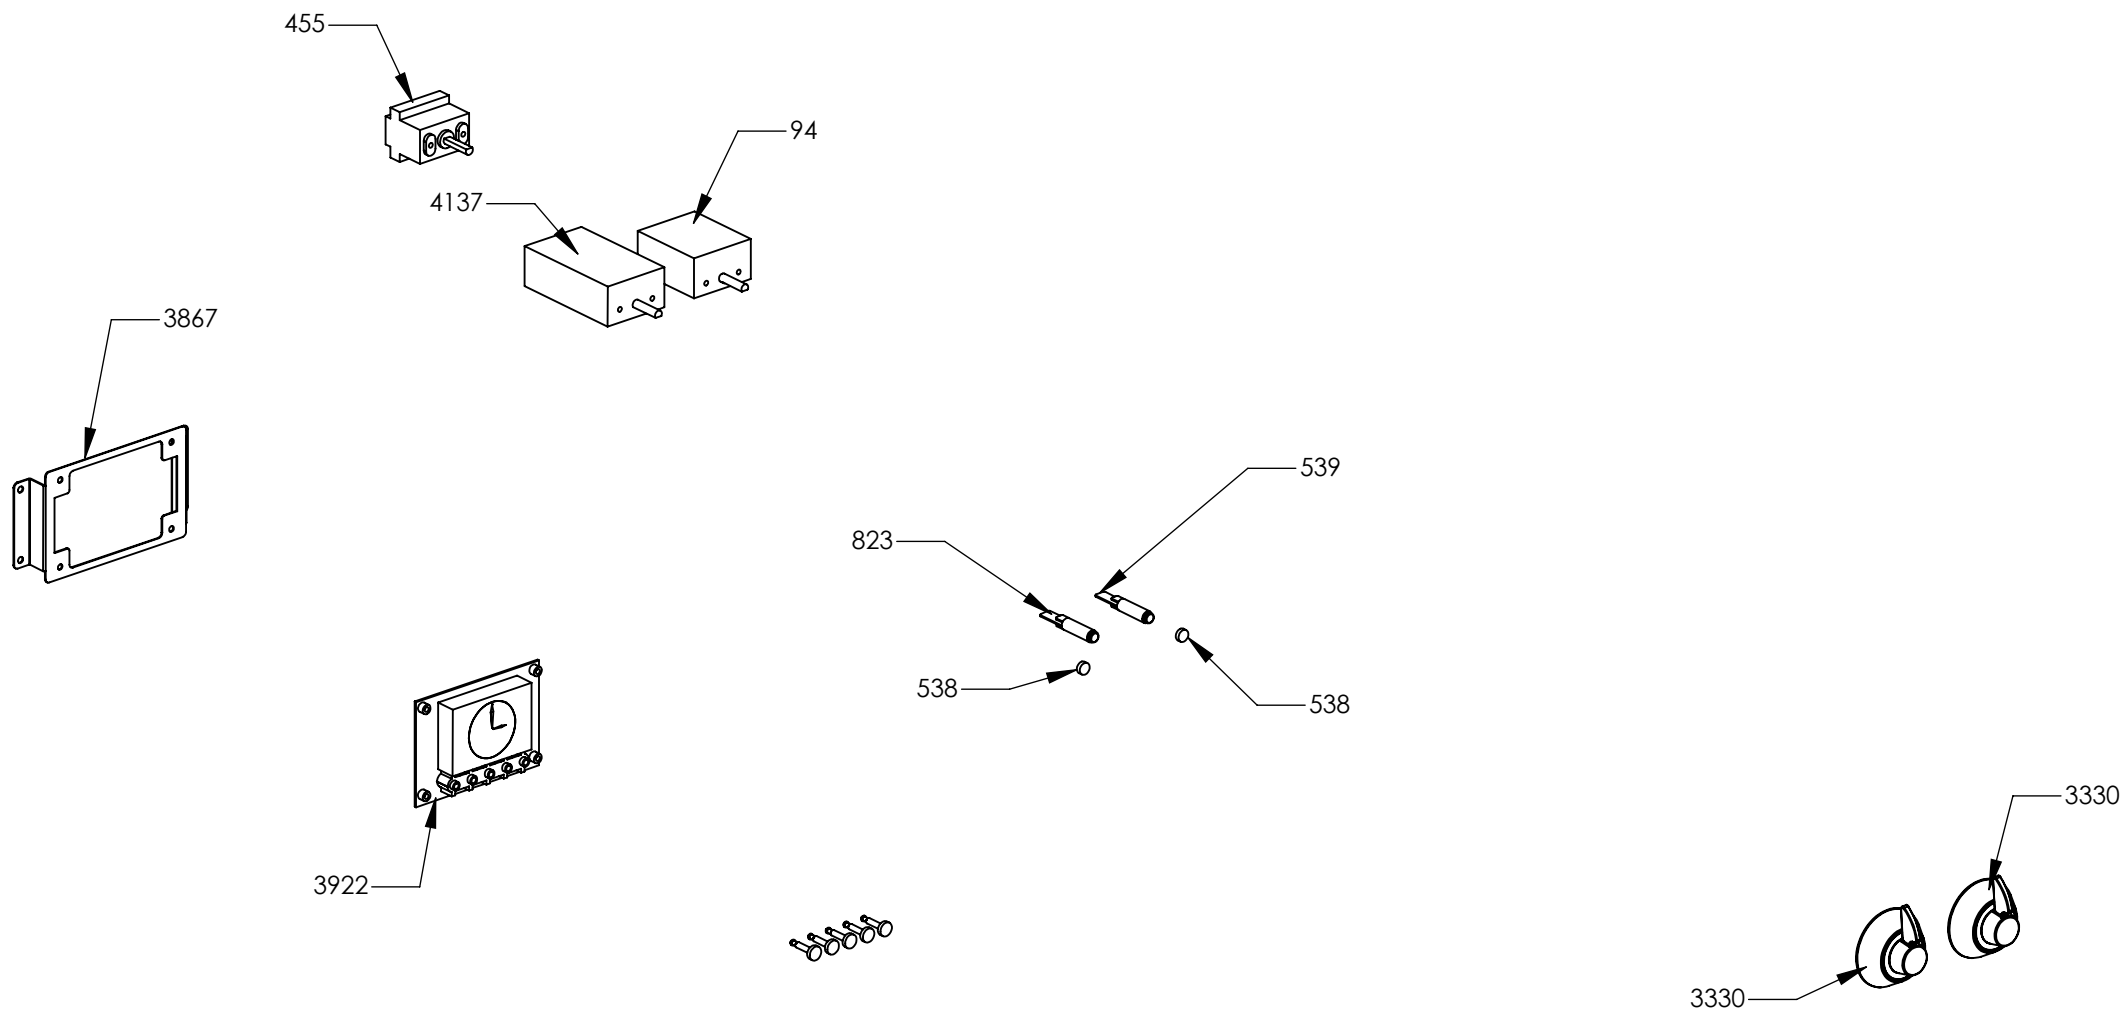

Rif. Esploso	Codice	Descrizione	Q.ta
98	481913	Terminal board for oven 32 PA 233	1
1014	ZS2026	Thermostat TY60 N.O. fixing B	1
1439	ZS2663	Tangential oven fan L=180 Plaset (AU)	1
3640	ZS5704	Left guard for oven 060/090	1
3641	ZS5705	Right guard for oven 060/090	1
3659	ZS5723	Lower guard for oven AGF 090	1
3660	ZS5724	Rear guard for oven AGF 090	1
3663	ZS5770	Upper guard for oven AGF 090	1
3665	ZS5772	Front support for muffle left/right side oven 90	2
3666	ZS5773	Rear support for muffle left/right side oven 90	2
3750	ZS6010	Control panel Ascot oven 90 S.STEEL	1
3926	ZS6280	Muffle fan guard oven AGF 090 Ascot	1
3935	ZS6313	Lateral handle	4
3986	ZS6485	Reinforcement for lower guard oven 90	1
4027	ZS6323	Bezel for oven temperature	1
4031	ZS6335	Programmer control panel AGF Ascot CHROME with serygr.	1
4070	ZS6481	Air conveyor for oven 090	1
4107	ZS6596	Thermoswitch 16 Ampere	1
4177	ZS6694	Commutator support 1 control	2
4277	ZS6810	Bracket condensate collection 90 complete	1
4312	ZS6322	Bezel for function oven	1

Rif. Esploso	Codice	Descrizione	Q.ta
94	481814	Commutator multif. for 90 built-in oven(no pizza)	1
455	ZS1075	Thermostat for built-in oven	1
538	ZS1204	Led transparent	2
539	ZS1205	Fluorescent green warning light	1
823	ZS1755	Fluorescent orange warning light	1
2067	ZS3785	Knob for timer black	5
3330	ZS5412	Knob Ascot chromed	2
3867	ZS6012	Electrical display support	1
3922	ZS6184	Timer (white led) LCD-ELA 1000	1
4137	ZS6655	Commutator steam oven functions	1