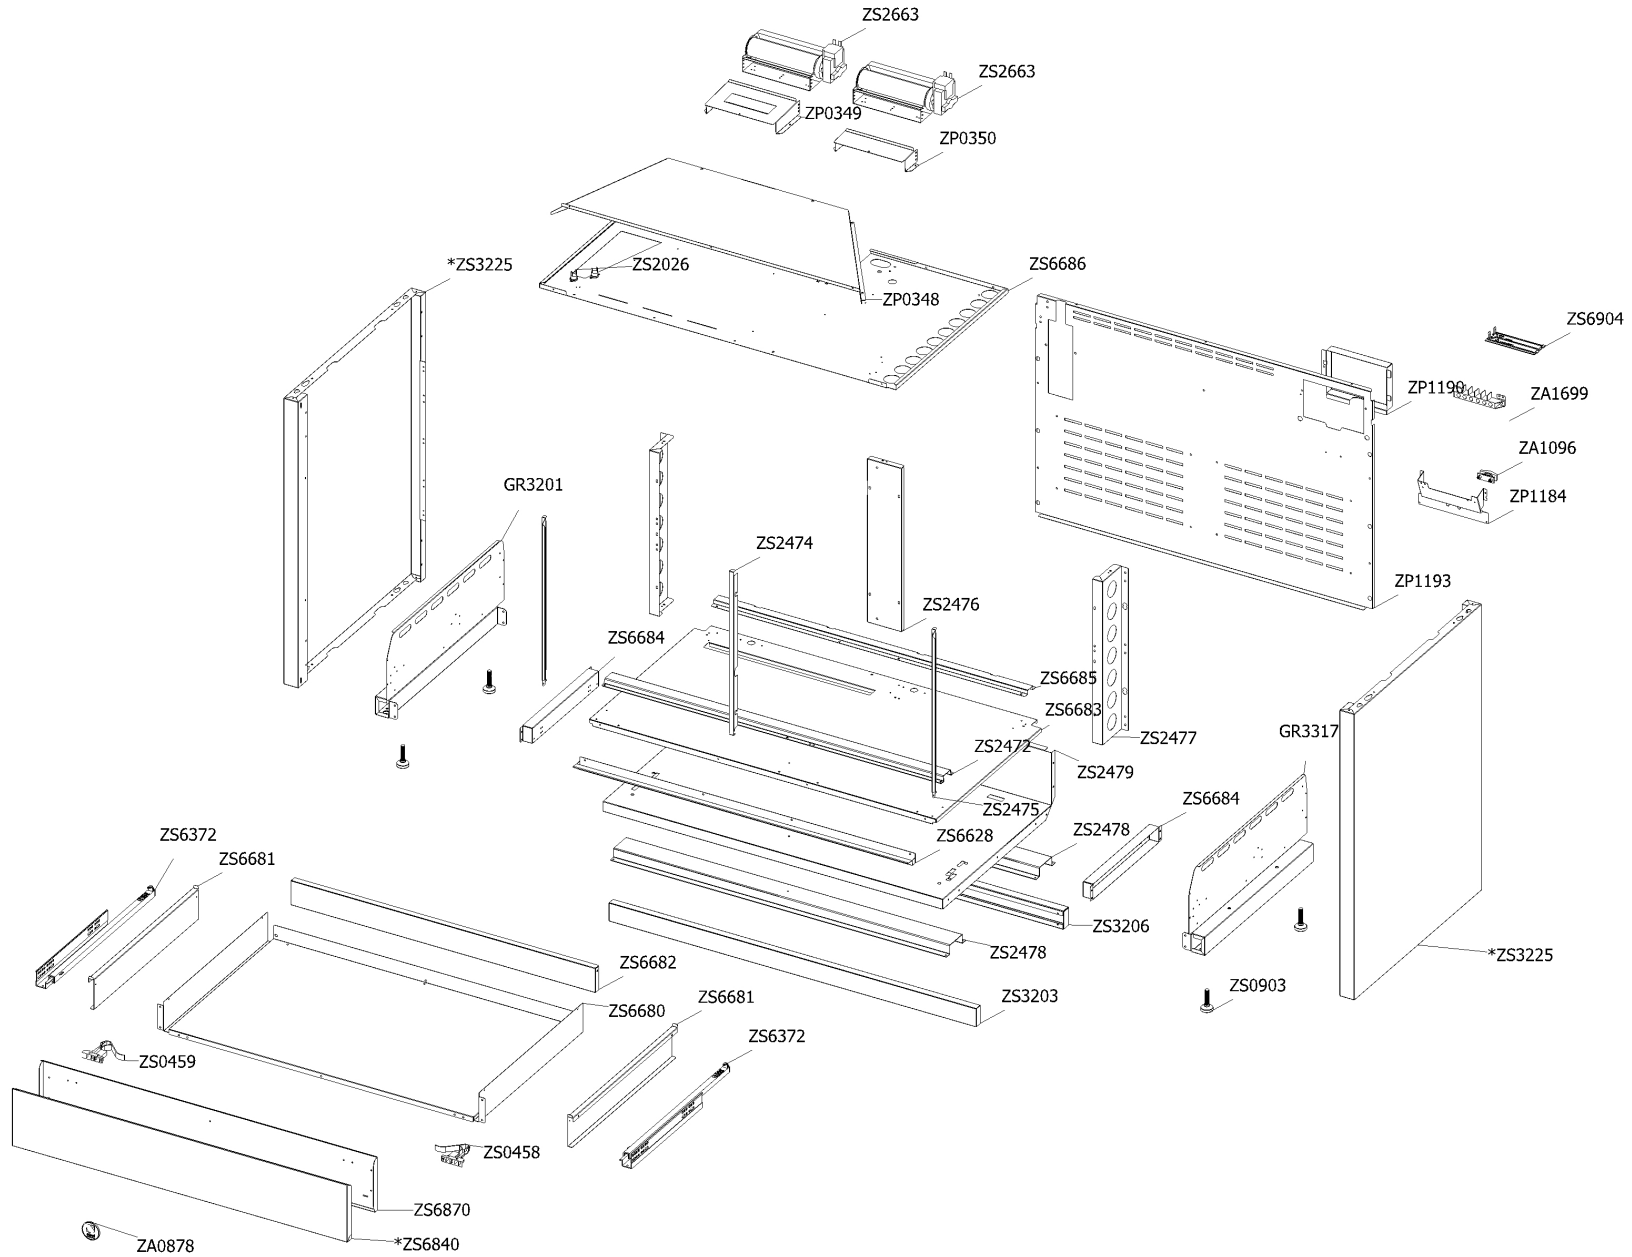

Cucina ascot AQ10SF-5FI SS-C Steel 400/50 EU**CLIENTE**

Code	Description	Qty	Code	Description	Qty
ZA0469	Induction 5 element OCTA EGO 75.08016.610	1			
ZA0841	Timer - mechanical minute minder	1			
ZC0334	Profile control panel drawer 100 Ascot internal Nero Fumo	1			
ZC0605	* Control panel front 5FI induction Ascot 90 SABBIA with serygr.	1			
ZP0412	Profile control panel drawer 100 Ascot external inox	1			
ZP0425	Support for fan timelag device	1			
ZP0500	Support for electronic control induction element	1			
ZP1042	Display support Ascot	1			
ZP1114	Clamp support for ramp Ascot 100	1			
ZP1997	Commutator support 3 positions	2			
ZP2174	Assembly cooktop cooker 100 double oven induction Ascot OCTA	1			
ZS2665	Support for fan timelag device	1			
ZS3185	Back splash for cooker 100 Ascot	1			
ZS3305	Fixing plate for top Ascot	2			
ZS3643	Support for internal support control panel 100 Ascot	1			
ZS5377	Energy regulator for induction 230 V EGO EU	5			
ZS5412	* Ascot chromed knob	9			
ZS6026	Switch for induction encoder	5			
ZS6787	Encoders control board	1			
ZS6904	Cover for induction terminal board	1			
ZS8174	* Handle for hob cooker Ascot 100 chromed terminal nickel	1			
ZS8446	Clamp support for induction 90/100 Sintesi front / rear	2			

Cucina ascot AQ10SF-5FI SS-C Steel 400/50 EU

CLIENTE

Code	Description	Qty	Code	Description	Qty
482120	Thermostat cooker 192	1			
ZA0815	Steam oven functions switch	1			
ZA0816	Energy regulator for oven 230 V	1			
ZA0883	Timer power board	1			
ZA0884	Timer (display)	1			
ZA0886	Encoder push oven	1			
ZP1109	Electrical display support	1			
ZP1997	Commutator support 3 positions	1			
ZS1204	Transparent lens	1			
ZS1755	Fluorescent orange warning light	1			
ZS6817	Feet for electronic components EGO	6			
ZS7893	Commutator oven functions 060 R	1			