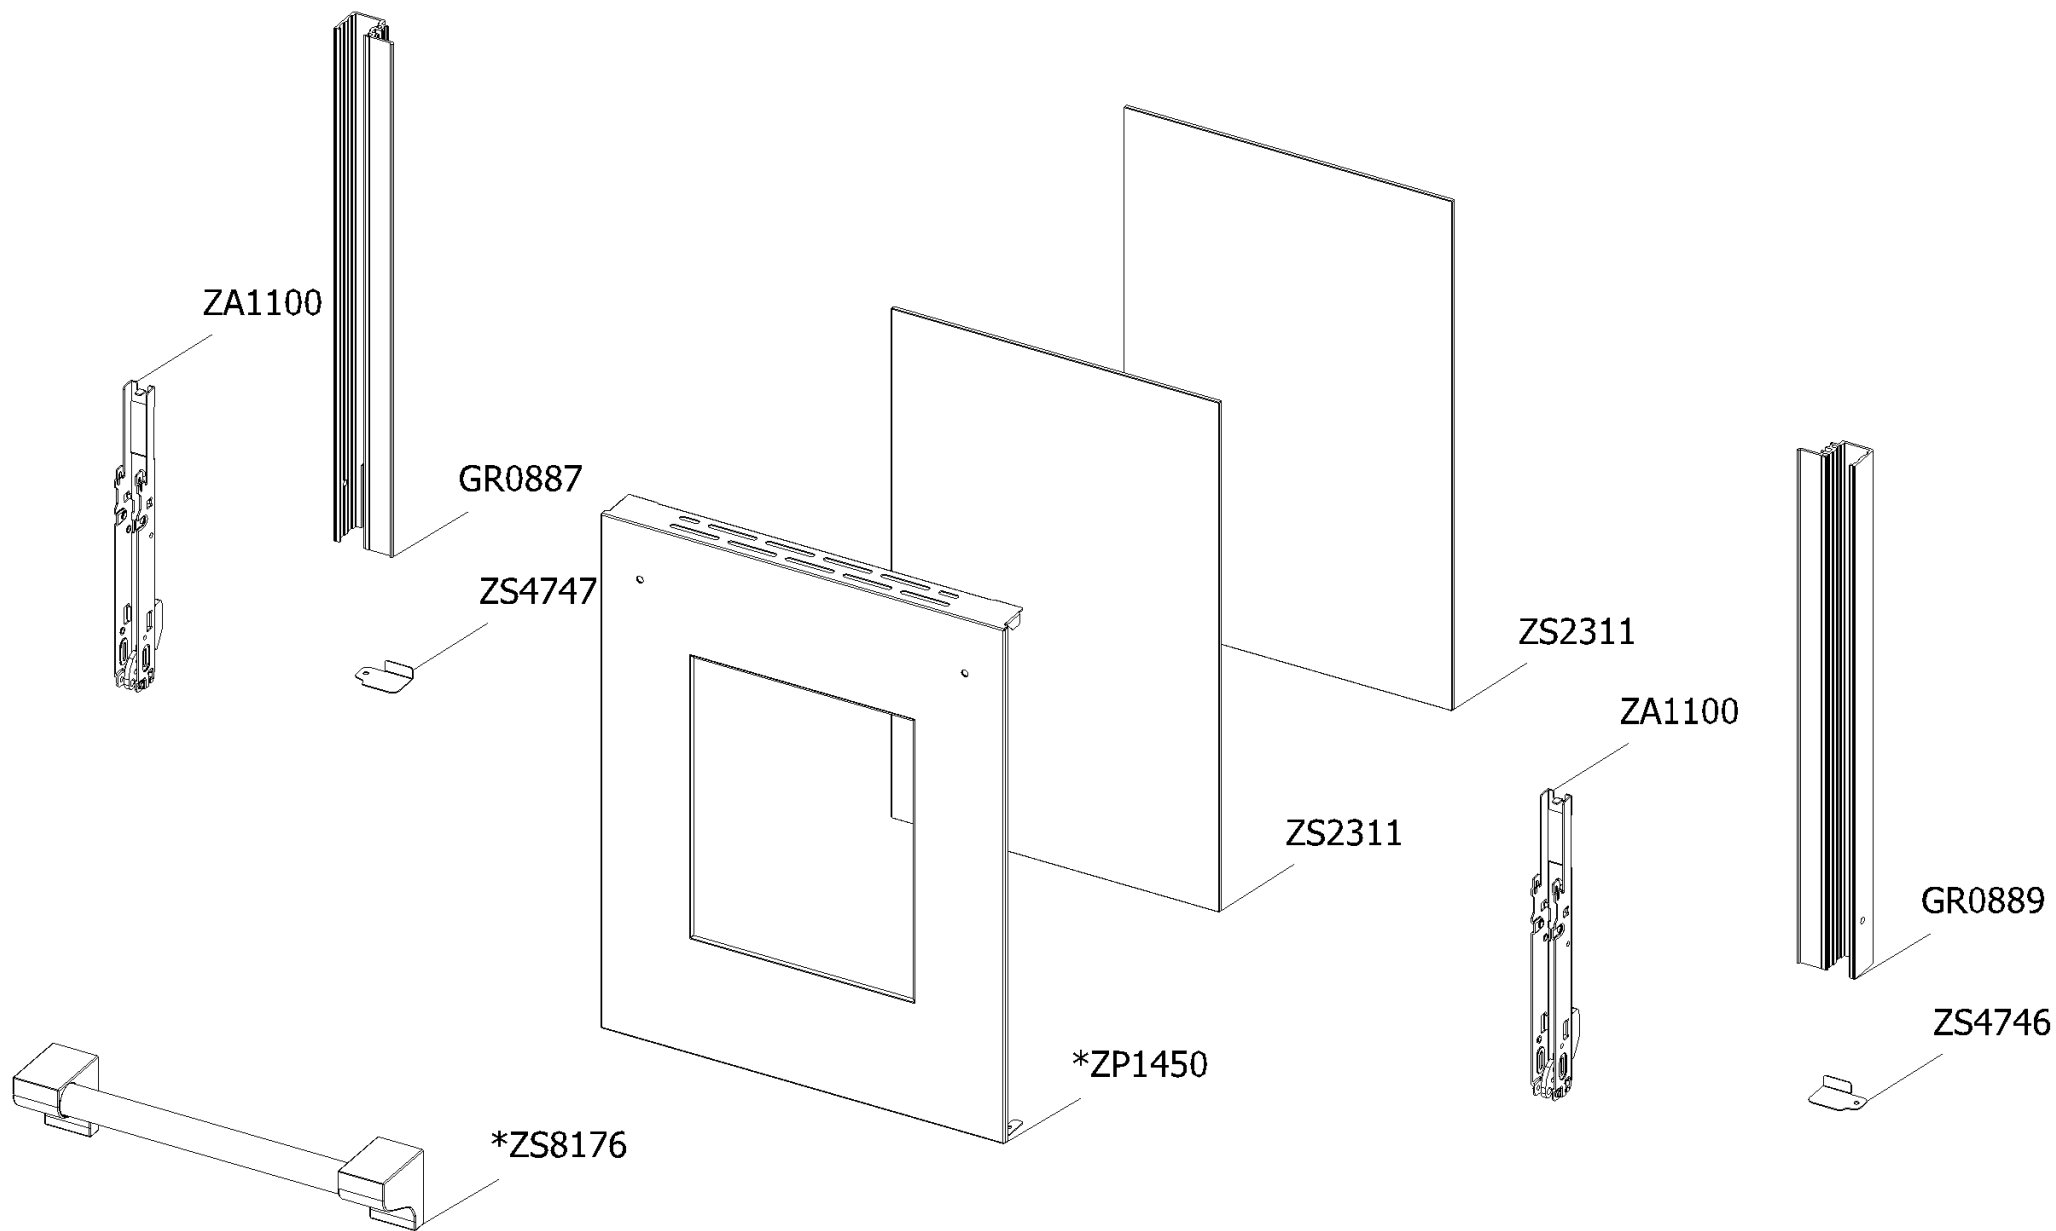

Cucina ascot AQ10SF-5FI SS-C Steel 400/50 EU

CLIENTE

Code	Description	Qty	Code	Description	Qty
482120	Thermostat cooker 192	1			
ZA0815	Steam oven functions switch	1			
ZA0816	Energy regulator for oven 230 V	1			
ZA0883	Timer power board	1			
ZA0884	Timer (display)	1			
ZA0886	Encoder push oven	1			
ZP1109	Electrical display support	1			
ZP1997	Commutator support 3 positions	1			
ZS1204	Transparent lens	1			
ZS1755	Fluorescent orange warning light	1			
ZS6817	Feet for electronic components EGO	6			
ZS7893	Commutator oven functions 060 R	1			

Cucina ascot AQ10SF-5FI SS-C Steel 400/50 EU

CLIENTE

Code	Description	Qty	Code	Description	Qty
GP0709	Assembly glued oven door 30 s.steel Ascot	1			
--> GR0887	Assembly door 30/60/90 left bar profile SFT with gasket	1			
--> GR0889	Assembly door 30/60/90 right bar profile SFT with gasket	1			
--> ZA1100	Door hinge for oven 30 triple glass	2			
--> ZP1450	* Glued external oven door 30 KL	1			
--> ZS2311	Inner glass oven door 30	2			
--> ZS4746	Right support for inner glass	1			
--> ZS4747	Left support for inner glass	1			
--> ZS8176	* Handle for oven door 30 Ascot 100/120 chromed terminal nickel	1			