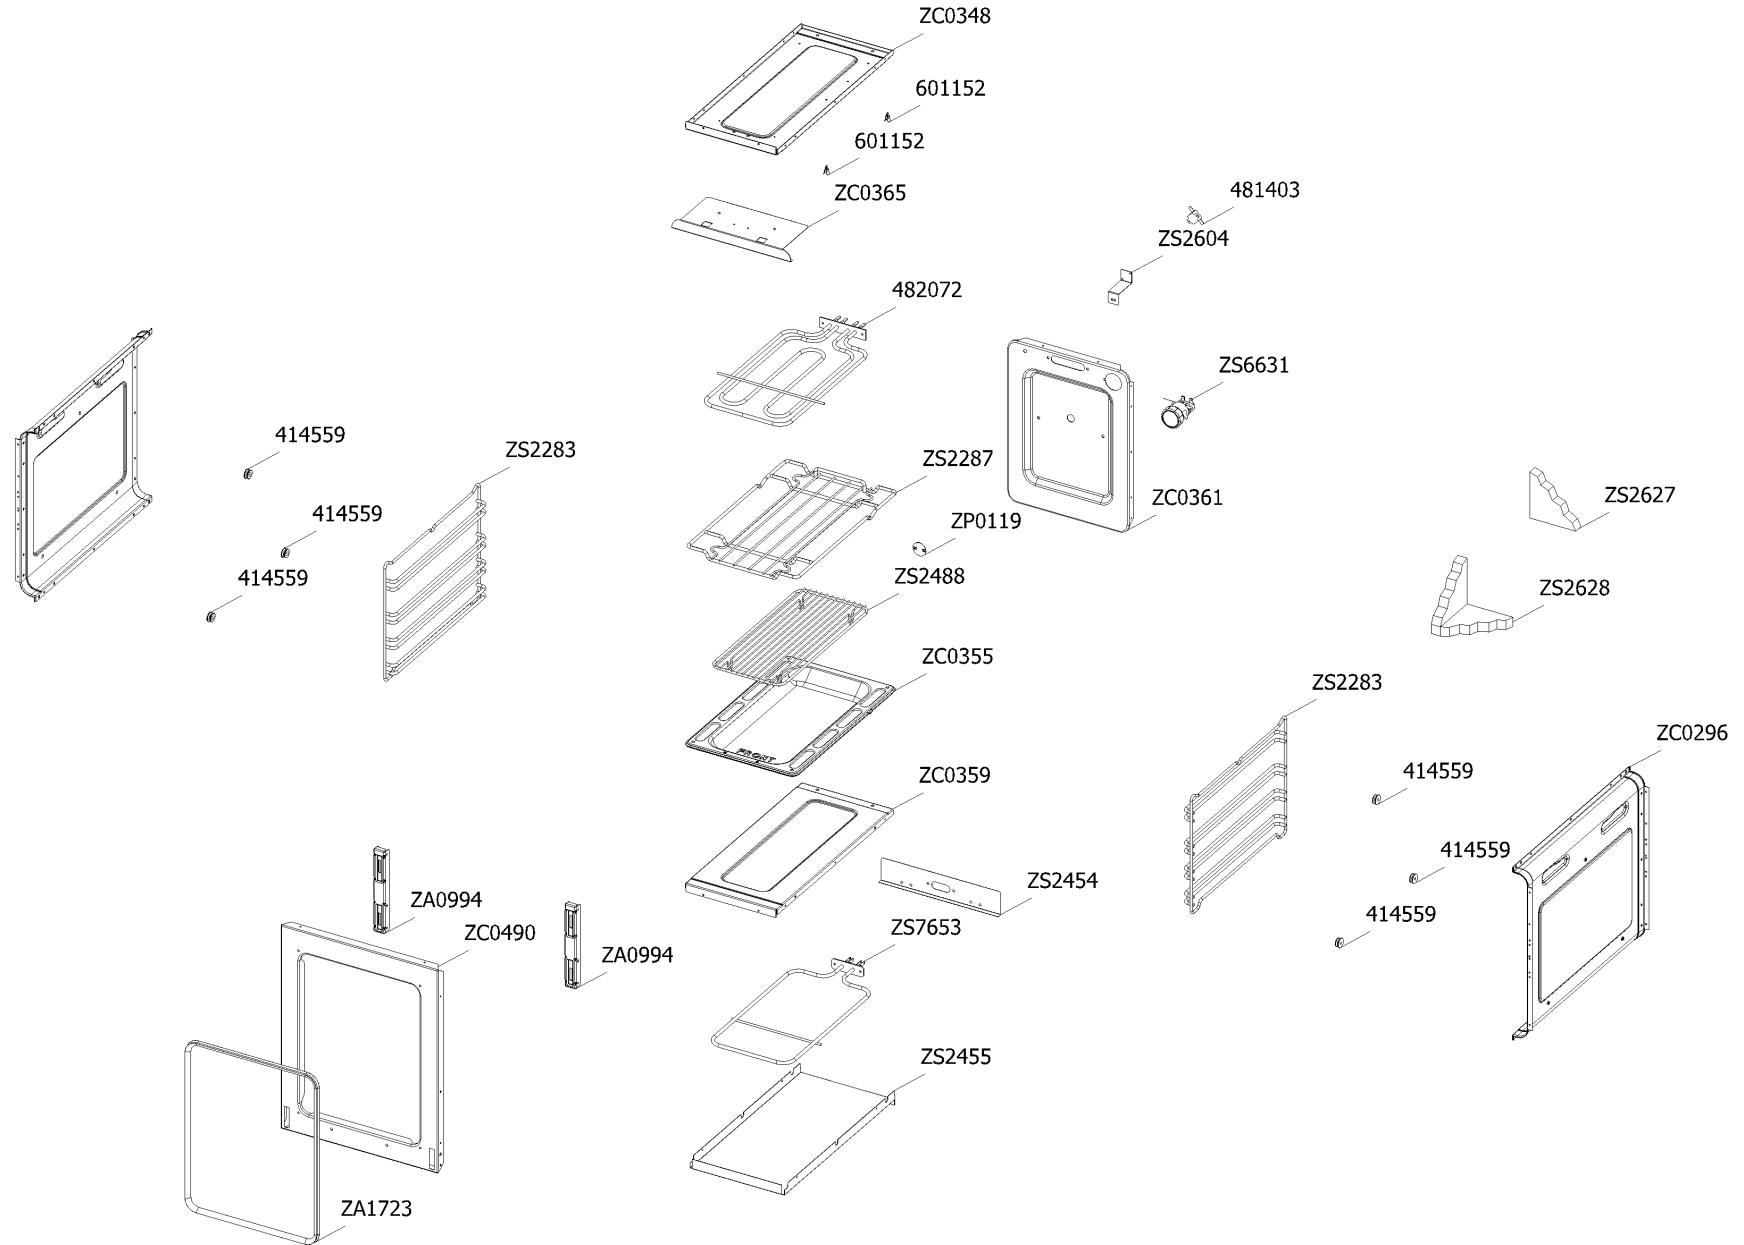

Cucina ascot AQ10SF-5FI SS-C Steel 400/50 EU

CLIENTE

Code	Description	Qty	Code	Description	Qty
GP0709	Assembly glued oven door 30 s.steel Ascot	1			
--> GR0887	Assembly door 30/60/90 left bar profile SFT with gasket	1			
--> GR0889	Assembly door 30/60/90 right bar profile SFT with gasket	1			
--> ZA1100	Door hinge for oven 30 triple glass	2			
--> ZP1450	* Glued external oven door 30 KL	1			
--> ZS2311	Inner glass oven door 30	2			
--> ZS4746	Right support for inner glass	1			
--> ZS4747	Left support for inner glass	1			
--> ZS8176	* Handle for oven door 30 Ascot 100/120 chromed terminal nickel	1			