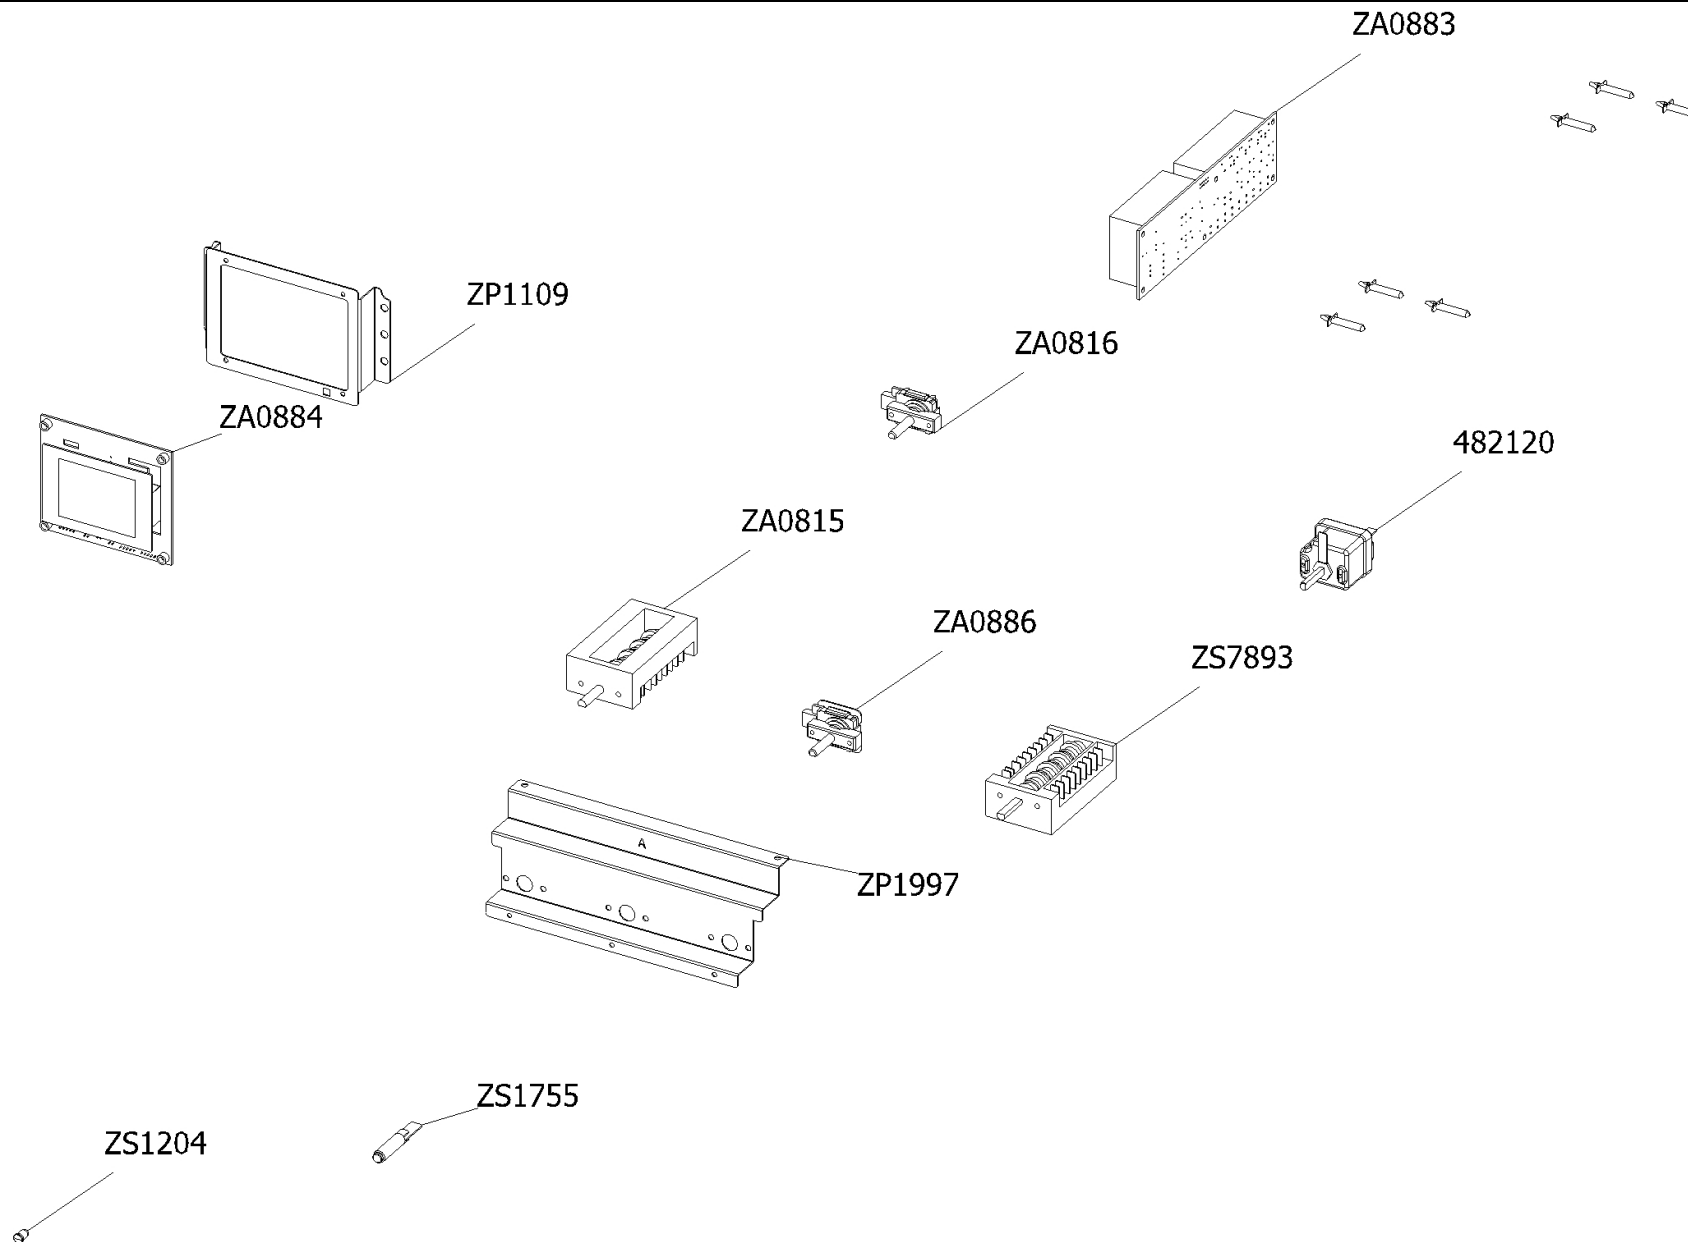

Cucina ascot AQ10SF-5FI SS-C Steel 400/50 EU**CLIENTE**

Code	Description	Qty	Code	Description	Qty
ZA0469	Induction 5 element OCTA EGO 75.08016.610	1			
ZA0841	Timer - mechanical minute minder	1			
ZC0334	Profile control panel drawer 100 Ascot internal Nero Fumo	1			
ZC0605	* Control panel front 5FI induction Ascot 90 SABBIA with serygr.	1			
ZP0412	Profile control panel drawer 100 Ascot external inox	1			
ZP0425	Support for fan timelag device	1			
ZP0500	Support for electronic control induction element	1			
ZP1042	Display support Ascot	1			
ZP1114	Clamp support for ramp Ascot 100	1			
ZP1997	Commutator support 3 positions	2			
ZP2174	Assembly cooktop cooker 100 double oven induction Ascot OCTA	1			
ZS2665	Support for fan timelag device	1			
ZS3185	Back splash for cooker 100 Ascot	1			
ZS3305	Fixing plate for top Ascot	2			
ZS3643	Support for internal support control panel 100 Ascot	1			
ZS5377	Energy regulator for induction 230 V EGO EU	5			
ZS5412	* Ascot chromed knob	9			
ZS6026	Switch for induction encoder	5			
ZS6787	Encoders control board	1			
ZS6904	Cover for induction terminal board	1			
ZS8174	* Handle for hob cooker Ascot 100 chromed terminal nickel	1			
ZS8446	Clamp support for induction 90/100 Sintesi front / rear	2			

Cucina ascot AQ10SF-5FI SS-C Steel 400/50 EU

CLIENTE

Code	Description	Qty	Code	Description	Qty
482120	Thermostat cooker 192	1			
ZA0815	Steam oven functions switch	1			
ZA0816	Energy regulator for oven 230 V	1			
ZA0883	Timer power board	1			
ZA0884	Timer (display)	1			
ZA0886	Encoder push oven	1			
ZP1109	Electrical display support	1			
ZP1997	Commutator support 3 positions	1			
ZS1204	Transparent lens	1			
ZS1755	Fluorescent orange warning light	1			
ZS6817	Feet for electronic components EGO	6			
ZS7893	Commutator oven functions 060 R	1			