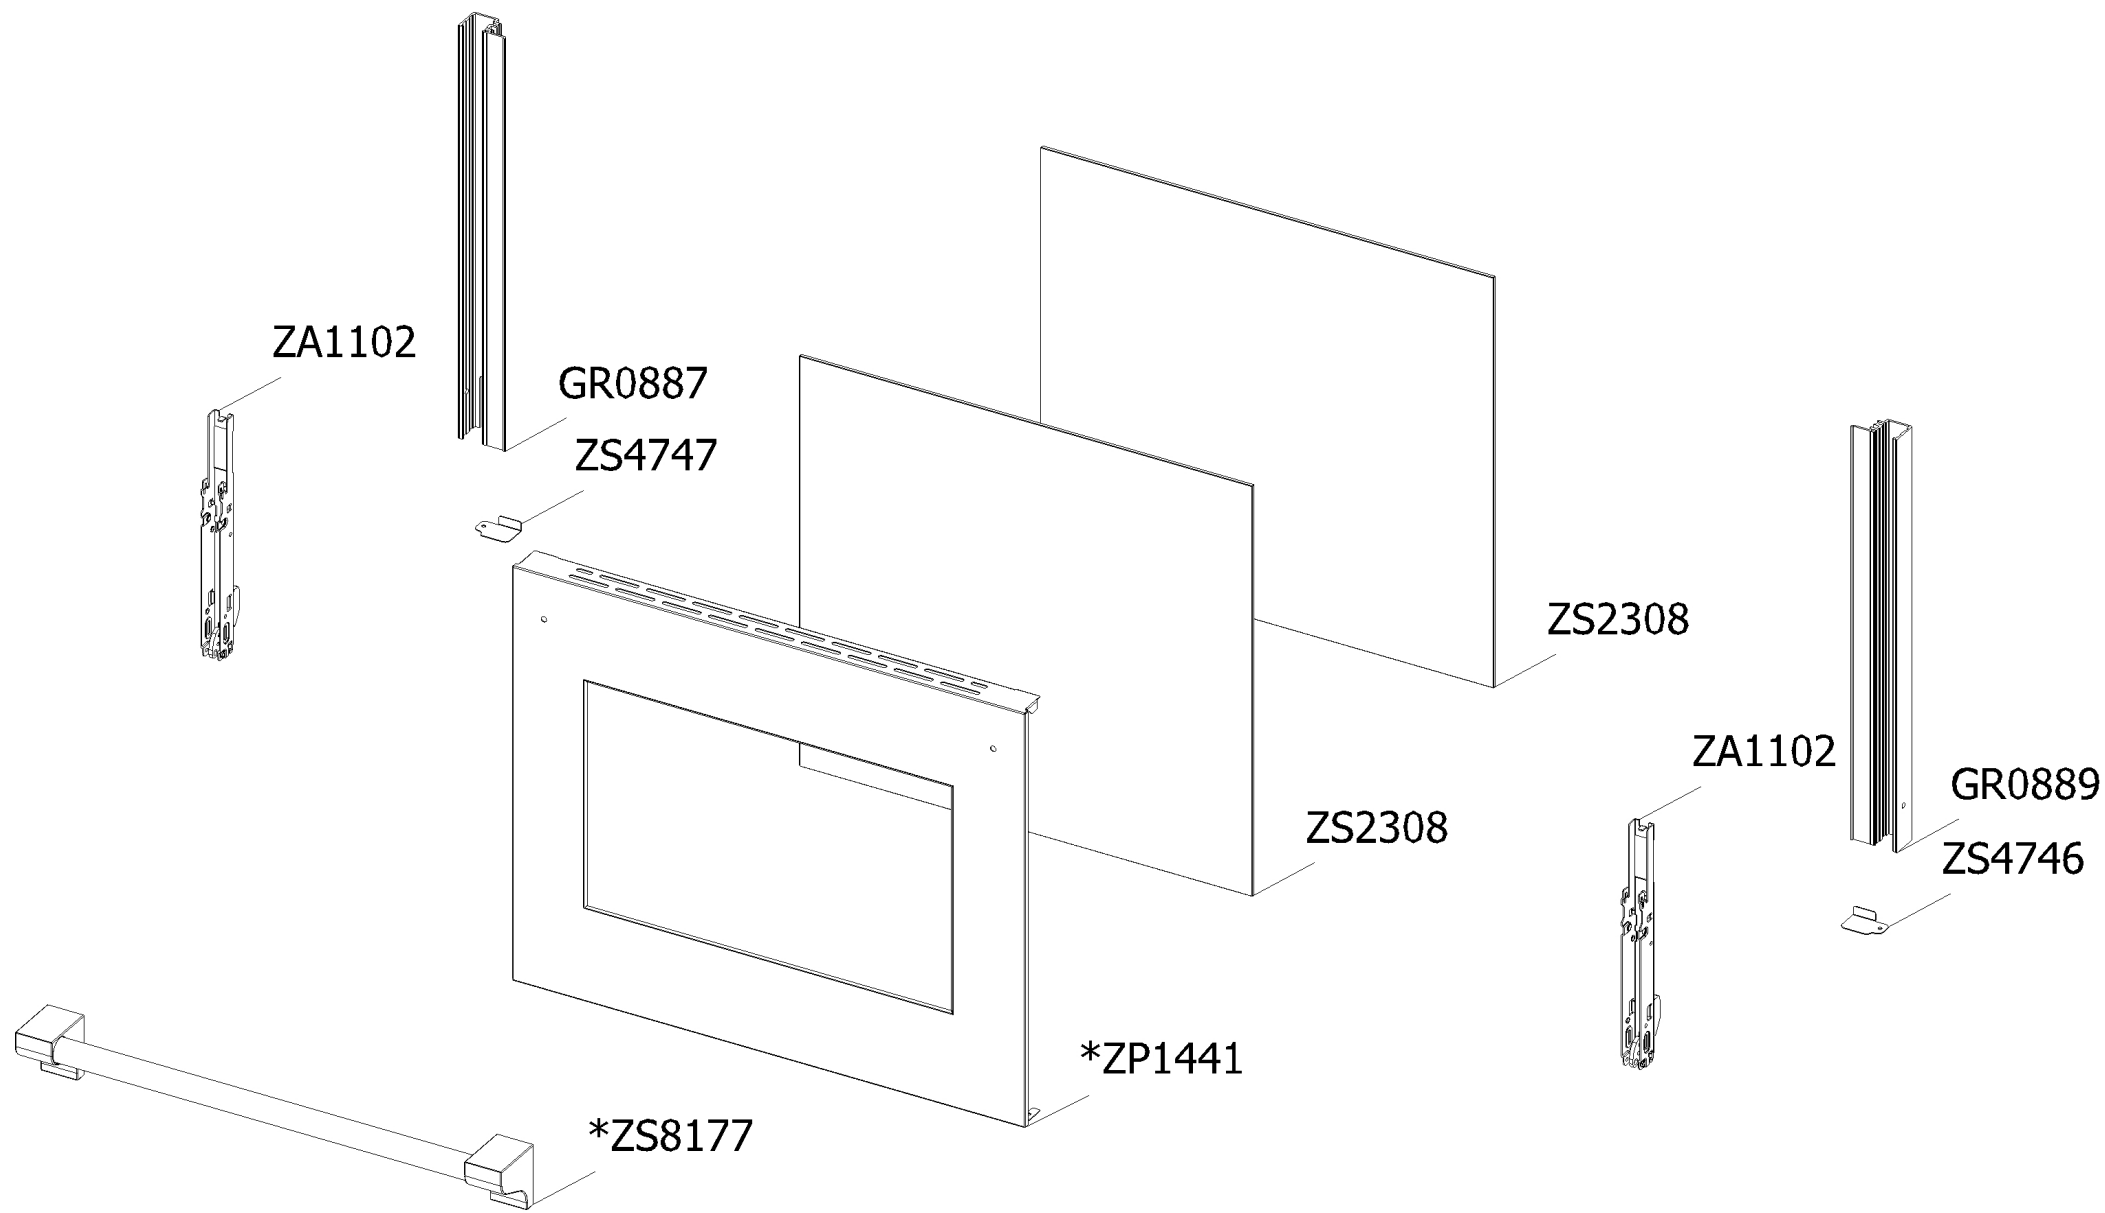

Cucina ascot AQ10SF-5FI SS-C Steel 400/50 EU

CLIENTE

Code	Description	Qty	Code	Description	Qty
GP0709	Assembly glued oven door 30 s.steel Ascot	1			
--> GR0887	Assembly door 30/60/90 left bar profile SFT with gasket	1			
--> GR0889	Assembly door 30/60/90 right bar profile SFT with gasket	1			
--> ZA1100	Door hinge for oven 30 triple glass	2			
--> ZP1450	* Glued external oven door 30 KL	1			
--> ZS2311	Inner glass oven door 30	2			
--> ZS4746	Right support for inner glass	1			
--> ZS4747	Left support for inner glass	1			
--> ZS8176	* Handle for oven door 30 Ascot 100/120 chromed terminal nickel	1			

Cucina ascot AQ10SF-5FI SS-C Steel 400/50 EU

CLIENTE

Code	Description	Qty	Code	Description	Qty
414559	Lateral frame support for built-in oven	6			
481403	Safety thermostat	1			
482072	Upper heating element cooker	1			
601152	Spring fixing feeler for built-in oven	2			
ZA0994	Hinge support 06	2			
ZA1723	Gasket oven 30 FDA	1			
ZC0296	Side muffle oven 30/60/90 enamelled 04 grey	2			
ZC0348	Enamelled muffle ceiling oven 30 grey	1			
ZC0355	Enamelled drip tray for oven 30 grey	1			
ZC0359	Enamelled muffle bottom for oven 30 grey	1			
ZC0361	Muffle rear side oven 30 enamelled grey	1			
ZC0365	Grill heating element support for muffle oven 30 enamelled grey	1			
ZC0490	Enamelled muffle front side oven 30 grey	1			
ZP0119	Turnspit hole cap	1			
ZS2283	Oven lateral frame 30/60/90	2			
ZS2287	Chromed wire grid for oven 30	1			
ZS2454	Lower heating elem.support oven 30 04	1			
ZS2455	Lower heating element tray oven 30 04	1			
ZS2488	Trivet for oven 30 04	1			
ZS2604	Support for safety thermostat 04	1			
ZS2627	White glass wool for rear side 30 oven 04	1			
ZS2628	White glass wool for 30 oven 04	1			
ZS6631	Complete Lamp-holder for oven (ALO max 25 W)	1			
ZS7653	Lower heating element for oven 30	1			