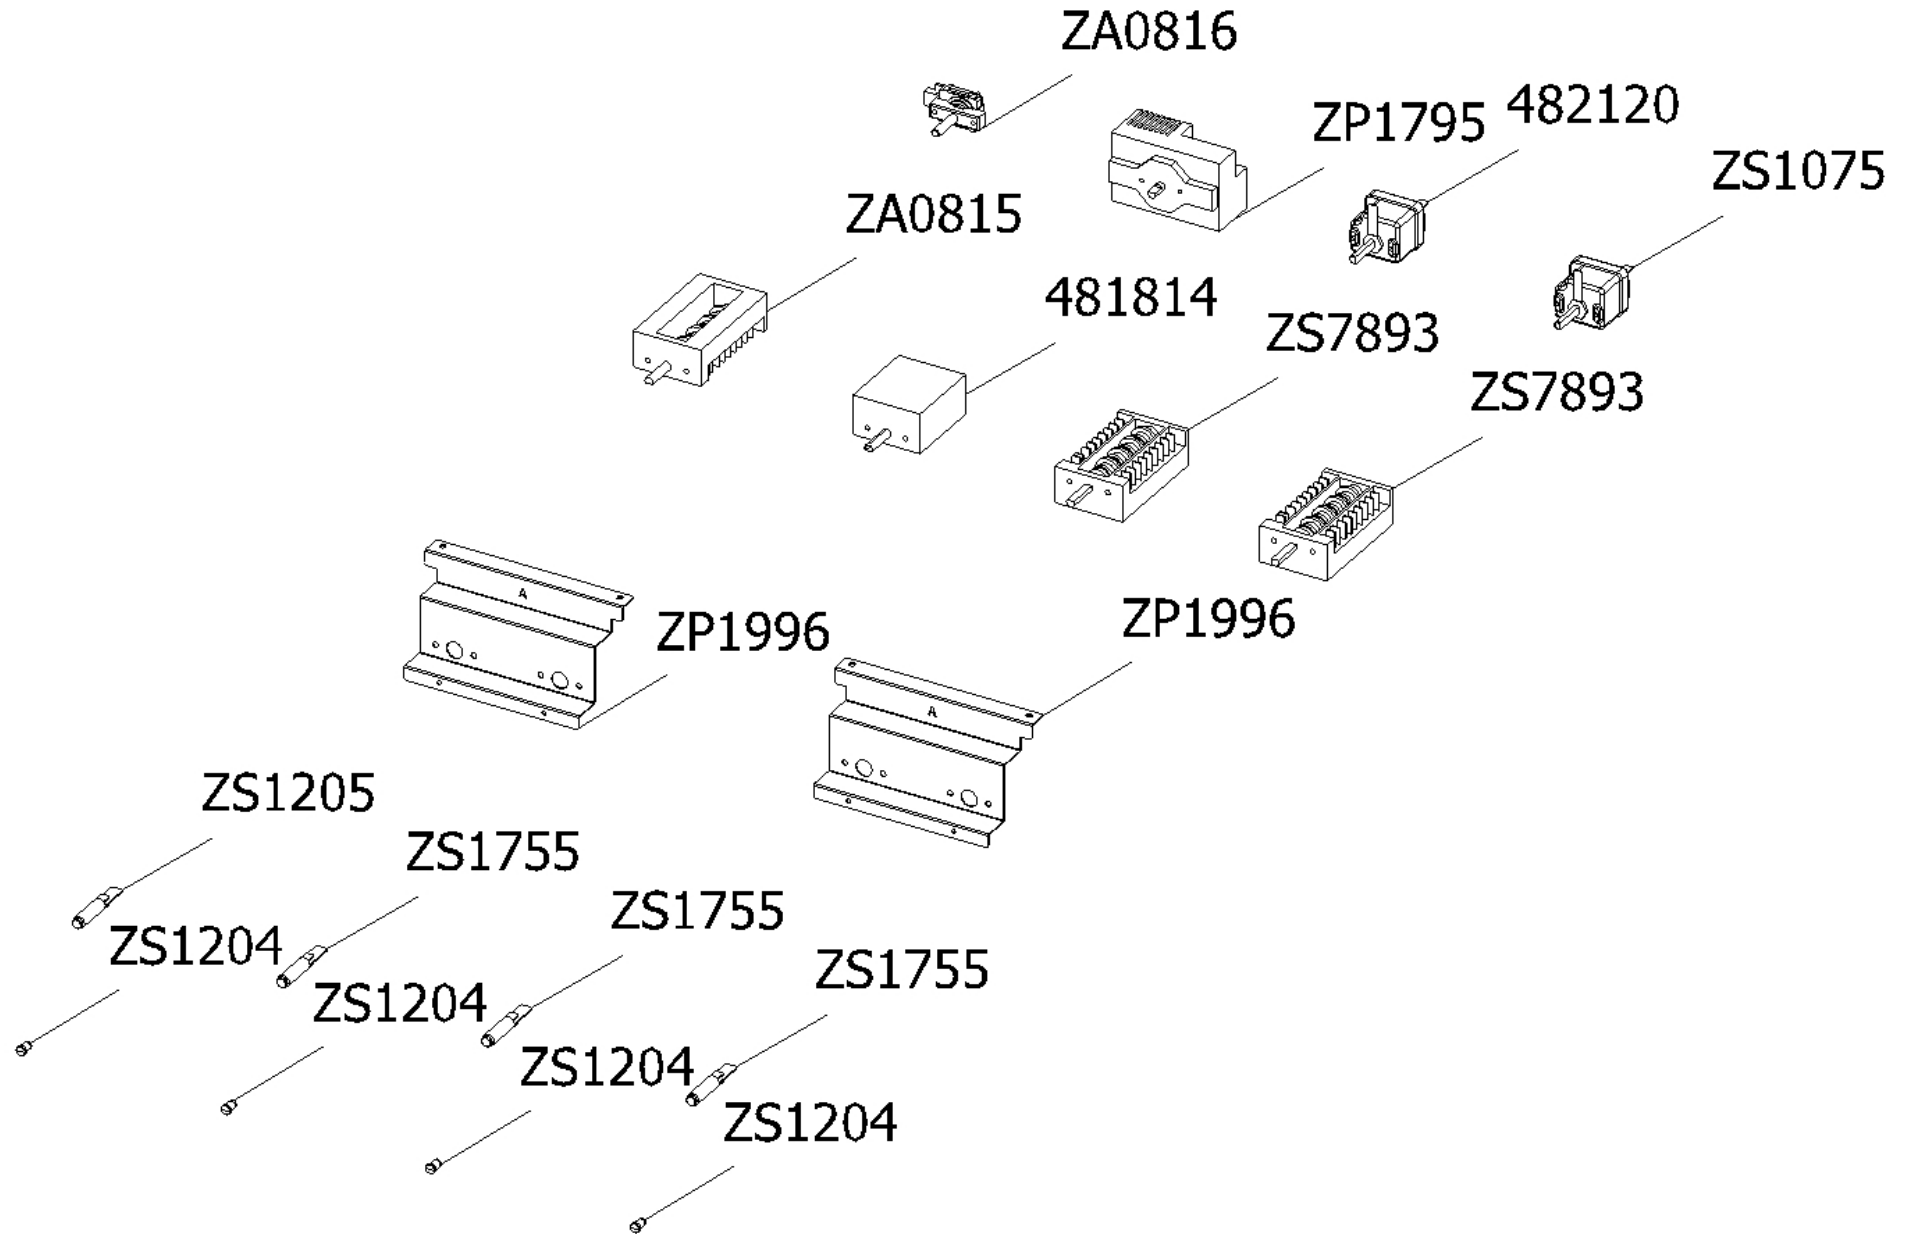

Cucina ascot AQ10SFF-4M SS-C OT Steel G20/20 230/50 EU

CLIENTE

Code	Description	Qty	Code	Description	Qty
400689	Gasket gas inlet	3	ZS5272	Thermocouple Cast L=770	3
410610	Pipe holder (G20)IT	1	ZS6109	Valved tap for triple-ring burner	1
410645	Pipe holder (G30)	1	ZS6772	Clamp support for main ramp	7
414121	Semi-rapid burner body G20 0,97	1	ZS8189	Mega Wok burner body G20/20 0,68 1.40	1
414123	Auxiliary burner body G20 0,72	1	ZS8190	Mega Wok burner flame spreader BRASS	1
414212	Rapid burner body G20 1,15	1	ZS8191	Wok burner spark plug sbf DCC M+G INT	2
421323	Gas taps fixing bridle M60	6	ZS8192	Plate Mega Wok burner external	1
481918	Ignition system 6 flames	1	ZS8194	Gasket for wok burner	2
601229	Spring fixing spark plug for triple ring P-4	4	ZS8197	Mega Wok burner spark plug sbf DCC G EXT	1
ZA0275	Pipe ramp for t.c. 4.5 central burner cooker DCC 90/120	1	ZS8198	Thermocouple SBF L=750 DCC	1
ZA1053	Plate central Wok burner	2	ZS8199	Support for thermocouple DCC	1
ZP1114	Clamp support for ramp Ascot 100	1	ZS8626	Auxiliary burner flame spreader HE2 BRASS	1
ZP1994	Commutator support 2 positions	2	ZS8628	Semi-rapid burner flame spreader HE2 BRASS	1
ZP1995	Commutator support 2 positions	3	ZS8630	Rapid burner flame spreader HE2 BRASS	1
ZS0578	Ignition switches for six burners' cooker	1	ZS8633	Plate Wok burner external	1
ZS0907	Fixing nut for themocouple	4	ZS8634	Spring fixing spark plug for Wok	2
ZS2026	Thermostat TY60 N.O. fixing B	1	ZS8637	Wok burner body G20/20 1,32	1
ZS2064	Burner spark plug sbf L=900	3	ZS8638	Wok burner flame spreader BRASS	1
ZS2217	Gasket for auxiliary burner	1	ZS8684	Plate rapid burner HE2	1
ZS2218	Gasket for semi-rapid burner	1	ZS8685	Plate semi-rapid burner HE2	1
ZS2219	Gasket for rapid burner	1	ZS8686	Plate auxiliary burner HE2	1
ZS2665	Support for fan timelag device	2	ZS8980	Gasket for Mega wok thermocouple support	1
ZS2923	Valved tap for auxiliary burner (bypass 0,27)	2			
ZS2924	Valved tap for rapid/fish-kettle burner	1			
ZS2925	Valved tap for semi-rapid burner	1			
ZS2926	Valved tap for triple-ring burner	1			
ZS2932	Ramp 6 burners cooker 090/100 double oven 06	1			
ZS2934	Rear ramp fixing support cooker 70 / 100 TC / DC	1			
ZS3021	Adapter female-male 1/2 BSP 04	1			
ZS3064	Pipe ramp for front left triple ring burner cooker 100 05	1			
ZS3065	Pipe ramp for rear left semi-rapid burner cooker 100 05	1			
ZS3066	Pipe ramp for front right auxiliary burner cooker 100 05	1			
ZS3067	Pipe ramp for rear right rapid burner cooker 100 05	1			
ZS4181	Thermocouple SBF L=750 TC	2			
ZS4186	Fixing nut for thermocouple burner 4.5	2			
ZS4837	Pipe ramp for t.c. 4.5 external burner cooker	1			