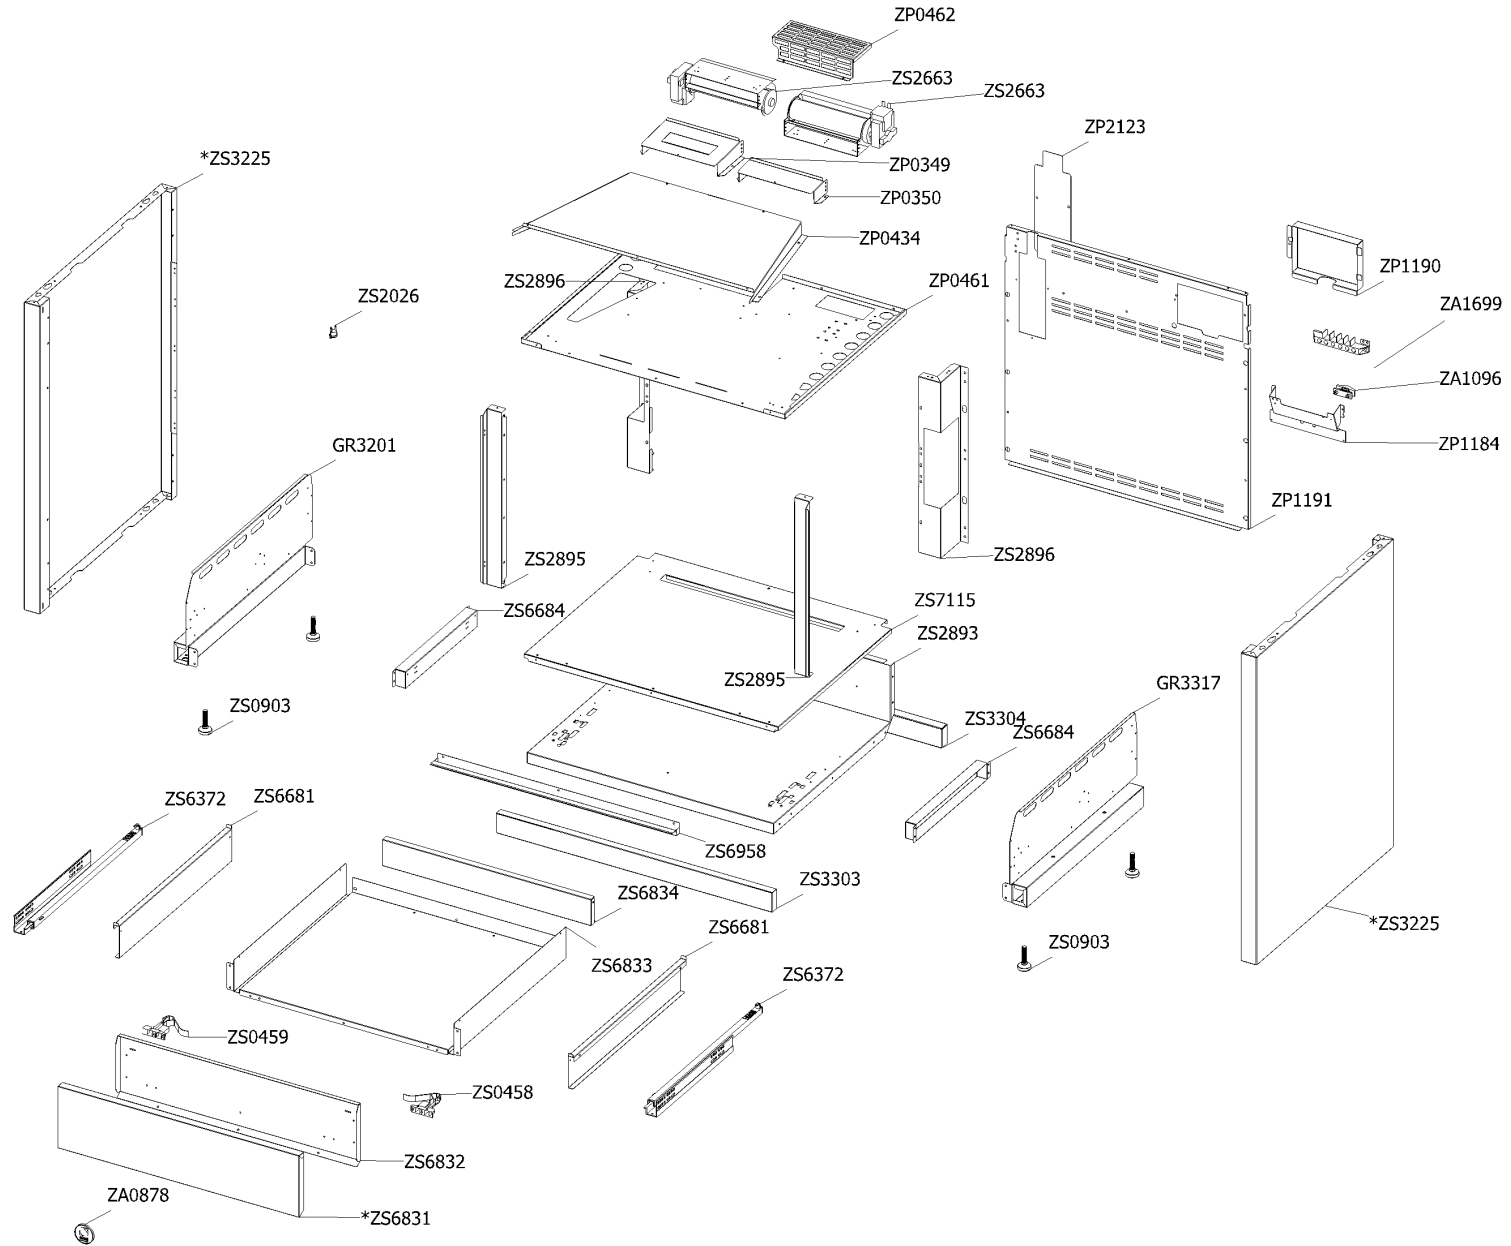

Cucina ascot AQ7S-4I SS-C Steel 400/50 EU

CLIENTE

Code	Description	Qty	Code	Description	Qty
ZC0332	Profile control panel drawer 70 Ascot internal Nero Fumo	1			
ZC0613	* Control panel front 5FI induction Ascot 90 INOX with serygr.	1			
ZP0401	Profile control panel drawer 70 Ascot external inox	1			
ZP0425	Support for fan timelag device	1			
ZP0500	Support for electronic control induction element	1			
ZP0730	Clamp support for induction 70 Sintesi front / rear	2			
ZP1042	Display support Ascot	1			
ZP1126	Clamp support for ramp Ascot 070	1			
ZP1996	Commutator support 2 positions	2			
ZP2327	Complete spill tray cooker 70 vitroceramic Ascot	1			
ZS2026	Thermostat TY60 N.O. fixing B	1			
ZS2665	Support for fan timelag device	1			
ZS3230	Back splash for cooker 70 Ascot	1			
ZS3305	Fixing plate for top Ascot	2			
ZS3642	Support for internal support control panel 70 Ascot	1			
ZS5377	Energy regulator for induction 230 V EGO EU	4			
ZS5412	* Ascot chromed knob	6			
ZS6026	Switch for induction encoder	4			
ZS6787	Encoders control board	1			
ZS6817	Feet for electronic components EGO	3			
ZS6904	Cover for induction terminal board	1			
ZS7118	Clamp support for induction 70 Sintesi front / rear	2			
ZS7250	Induction 4 element EGO	1			
ZS8172	* Handle for hob cooker Ascot 70 chromed terminal nickel	1			

Cucina ascot AQ7S-4I SS-C Steel 400/50 EU

CLIENTE

Code	Description	Qty	Code	Description	Qty
ZA0815	Steam oven functions switch	1			
ZA0816	Energy regulator for oven 230 V	1			
ZA0883	Timer power board	1			
ZA0884	Timer (display)	1			
ZA0886	Encoder push oven	1			
ZP1109	Electrical display support	1			
ZP1996	Commutator support 2 positions	1			
ZP2524	Drip tray top BBQ 70/90	1			
ZS6817	Feet for electronic components EGO	6			