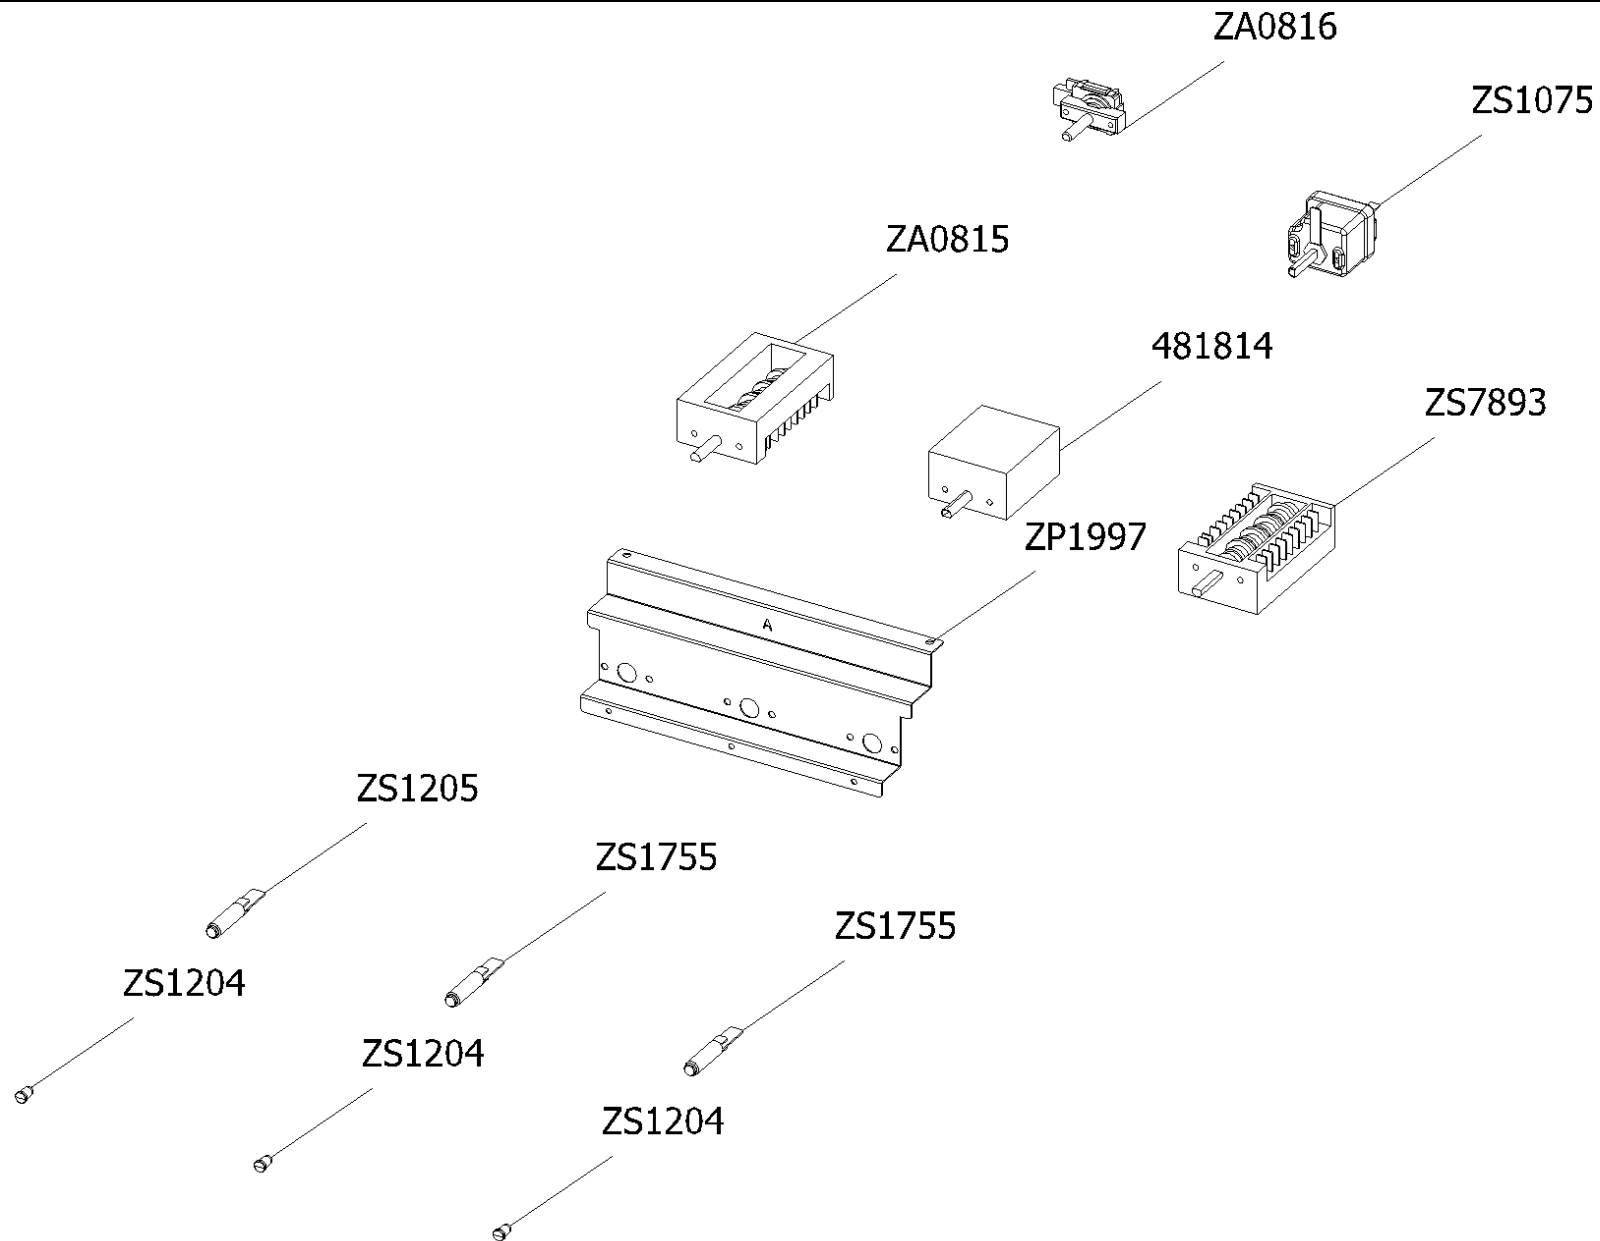

**Cucina ascot AQ7SF-4I SS-C Steel 400/50 EU****CLIENTE**

<b>Code</b>	<b>Description</b>	<b>Qty</b>	<b>Code</b>	<b>Description</b>	<b>Qty</b>
ZC0332	Profile control panel drawer 70 Ascot internal Nero Fumo	1			
ZC0615	* Control panel front 5FI induction Ascot 90 SABBIA with serygr.	1			
ZP0401	Profile control panel drawer 70 Ascot external inox	1			
ZP0425	Support for fan timelag device	1			
ZP0500	Support for electronic control induction element	1			
ZP0730	Clamp support for induction 70 Sintesi front / rear	2			
ZP1126	Clamp support for ramp Ascot 070	1			
ZP1795	Oven electronic thermostat	1			
ZP1996	Commutator support 2 positions	2			
ZP2327	Complete spill tray cooker 70 vitroceramic Ascot	1			
ZS2665	Support for fan timelag device	2			
ZS3230	Back splash for cooker 70 Ascot	1			
ZS3305	Fixing plate for top Ascot	2			
ZS3642	Support for internal support control panel 70 Ascot	1			
ZS5377	Energy regulator for induction 230 V EGO EU	4			
ZS5412	* Ascot chromed knob	7			
ZS6026	Switch for induction encoder	4			
ZS6787	Encoders control board	1			
ZS6817	Feet for electronic components EGO	3			
ZS6904	Cover for induction terminal board	1			
ZS7118	Clamp support for induction 70 Sintesi front / rear	2			
ZS7250	Induction 4 element EGO	1			
ZS8172	* Handle for hob cooker Ascot 70 chromed terminal nickel	1			