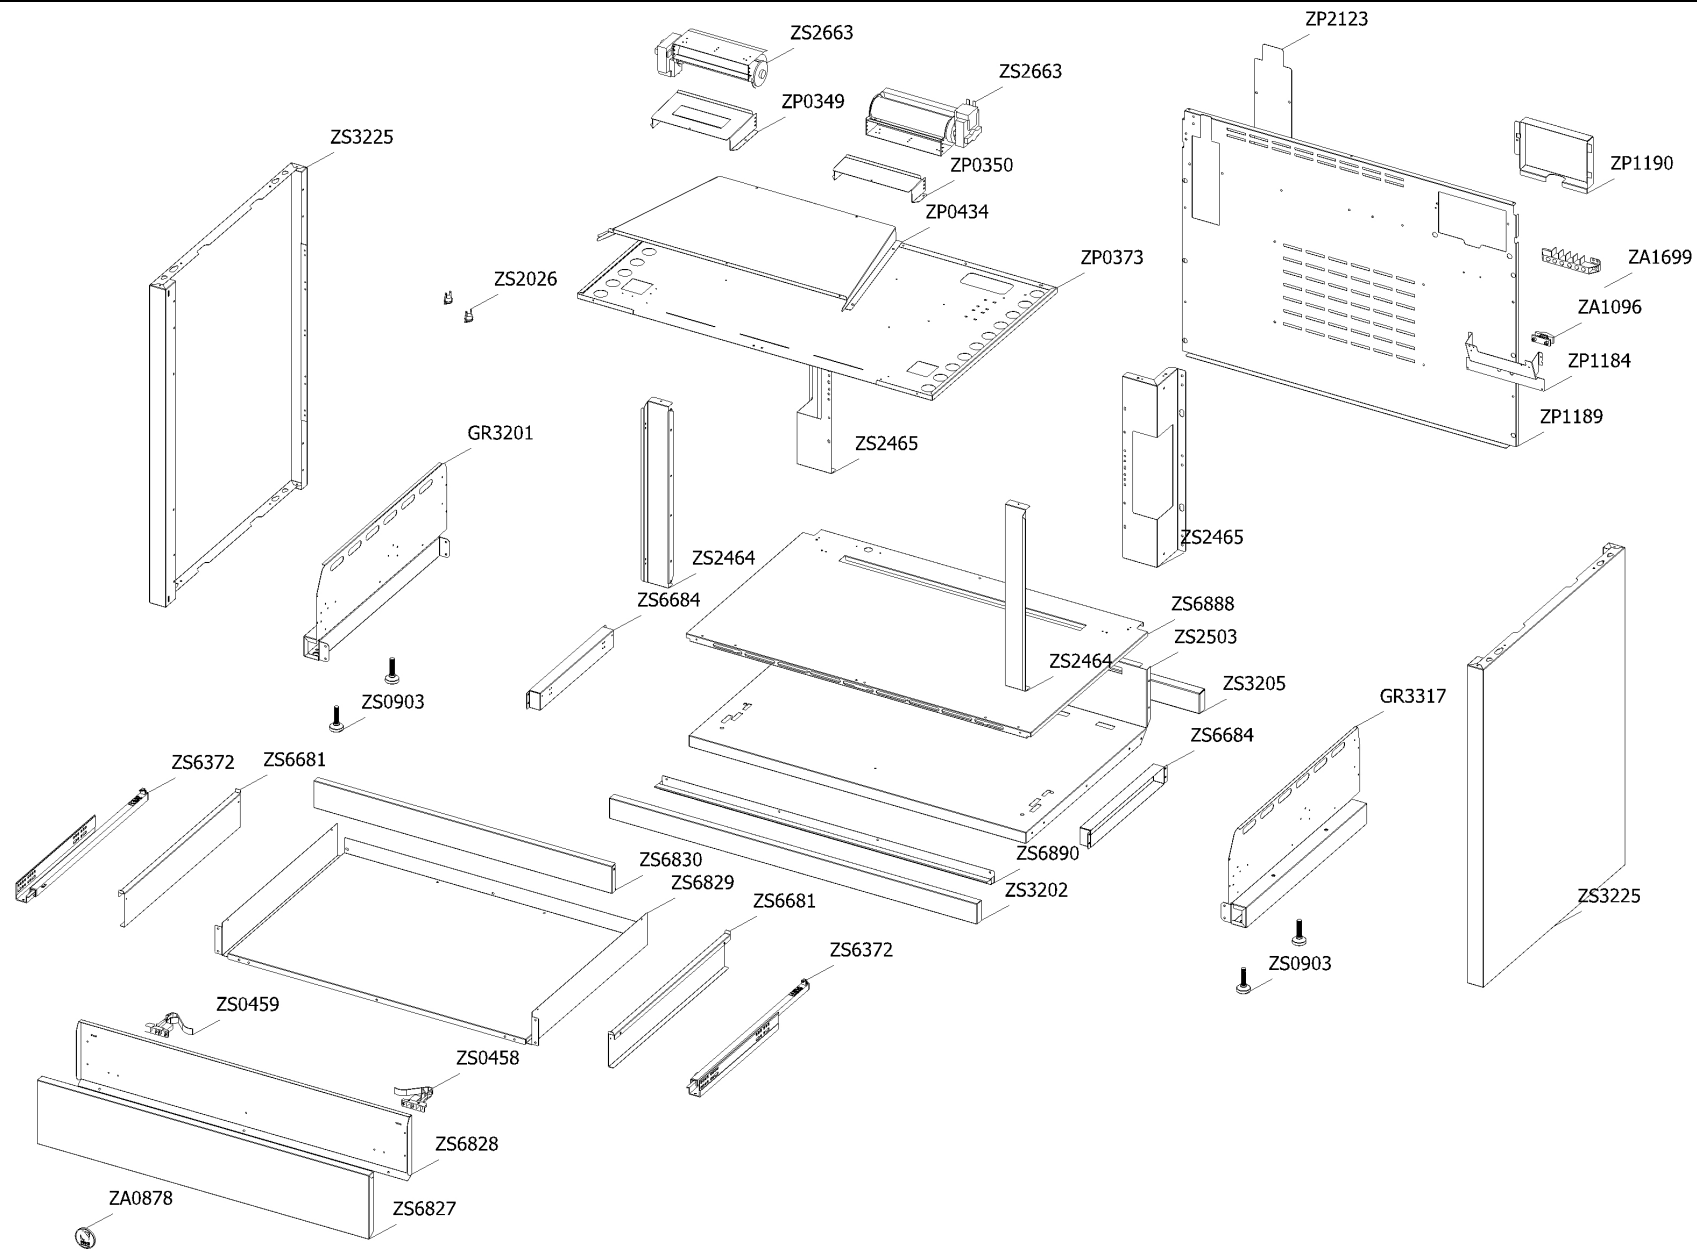

Cucina ascot AQ9S-5FI SS-C Steel 400/50 EU

CLIENTE

Code	Description	Qty	Code	Description	Qty
ZA0469	Induction 5 element OCTA EGO 75.08016.610	1			
ZA0841	Timer	1			
ZC0333	Profile control panel drawer 90 Ascot internal black	1			
ZC0610	Control panel front 5FI induction Ascot 90 SABBIA with serygr.	1			
ZP0394	Profile control panel drawer 90 Ascot external inox	1			
ZP0500	Support for electronic control induction element	1			
ZP1037	Clamp support for ramp Ascot 090	1			
ZP1997	Commutator support 3 positions	2			
ZP2133	Assembly cooktop cooker 90 induction Ascot OCTA	1			
ZS3184	Back splash for cooker 90 Ascot	1			
ZS3305	Fixing plate for top Ascot	2			
ZS3327	Support for internal support control panel 90 Ascot	1			
ZS5377	Energy regulator for induction 230 V EGO EU	5			
ZS5412	* Ascot chromed knob	8			
ZS6026	Switch for induction encoder	5			
ZS6787	Encoders control board	1			
ZS6904	Cover for induction terminal board	1			
ZS8173	* Handle for hob cooker Ascot 90 chromed terminal nickel	1			
ZS8446	Clamp support for induction 90/100 Sintesi front / rear	2			

Cucina ascot AQ9S-5FI SS-C Steel 400/50 EU

CLIENTE

Code	Description	Qty	Code	Description	Qty
ZA0815	Steam oven functions switch	1			
ZA0816	Energy regulator for oven 230 V	1			
ZA0883	Power board	1			
ZA0884	Timer (display)	1			
ZA0886	Encoder push oven	1			
ZP1042	Display support Ascot	1			
ZP1109	Electrical display support	1			
ZP1996	Commutator support 2 positions	1			