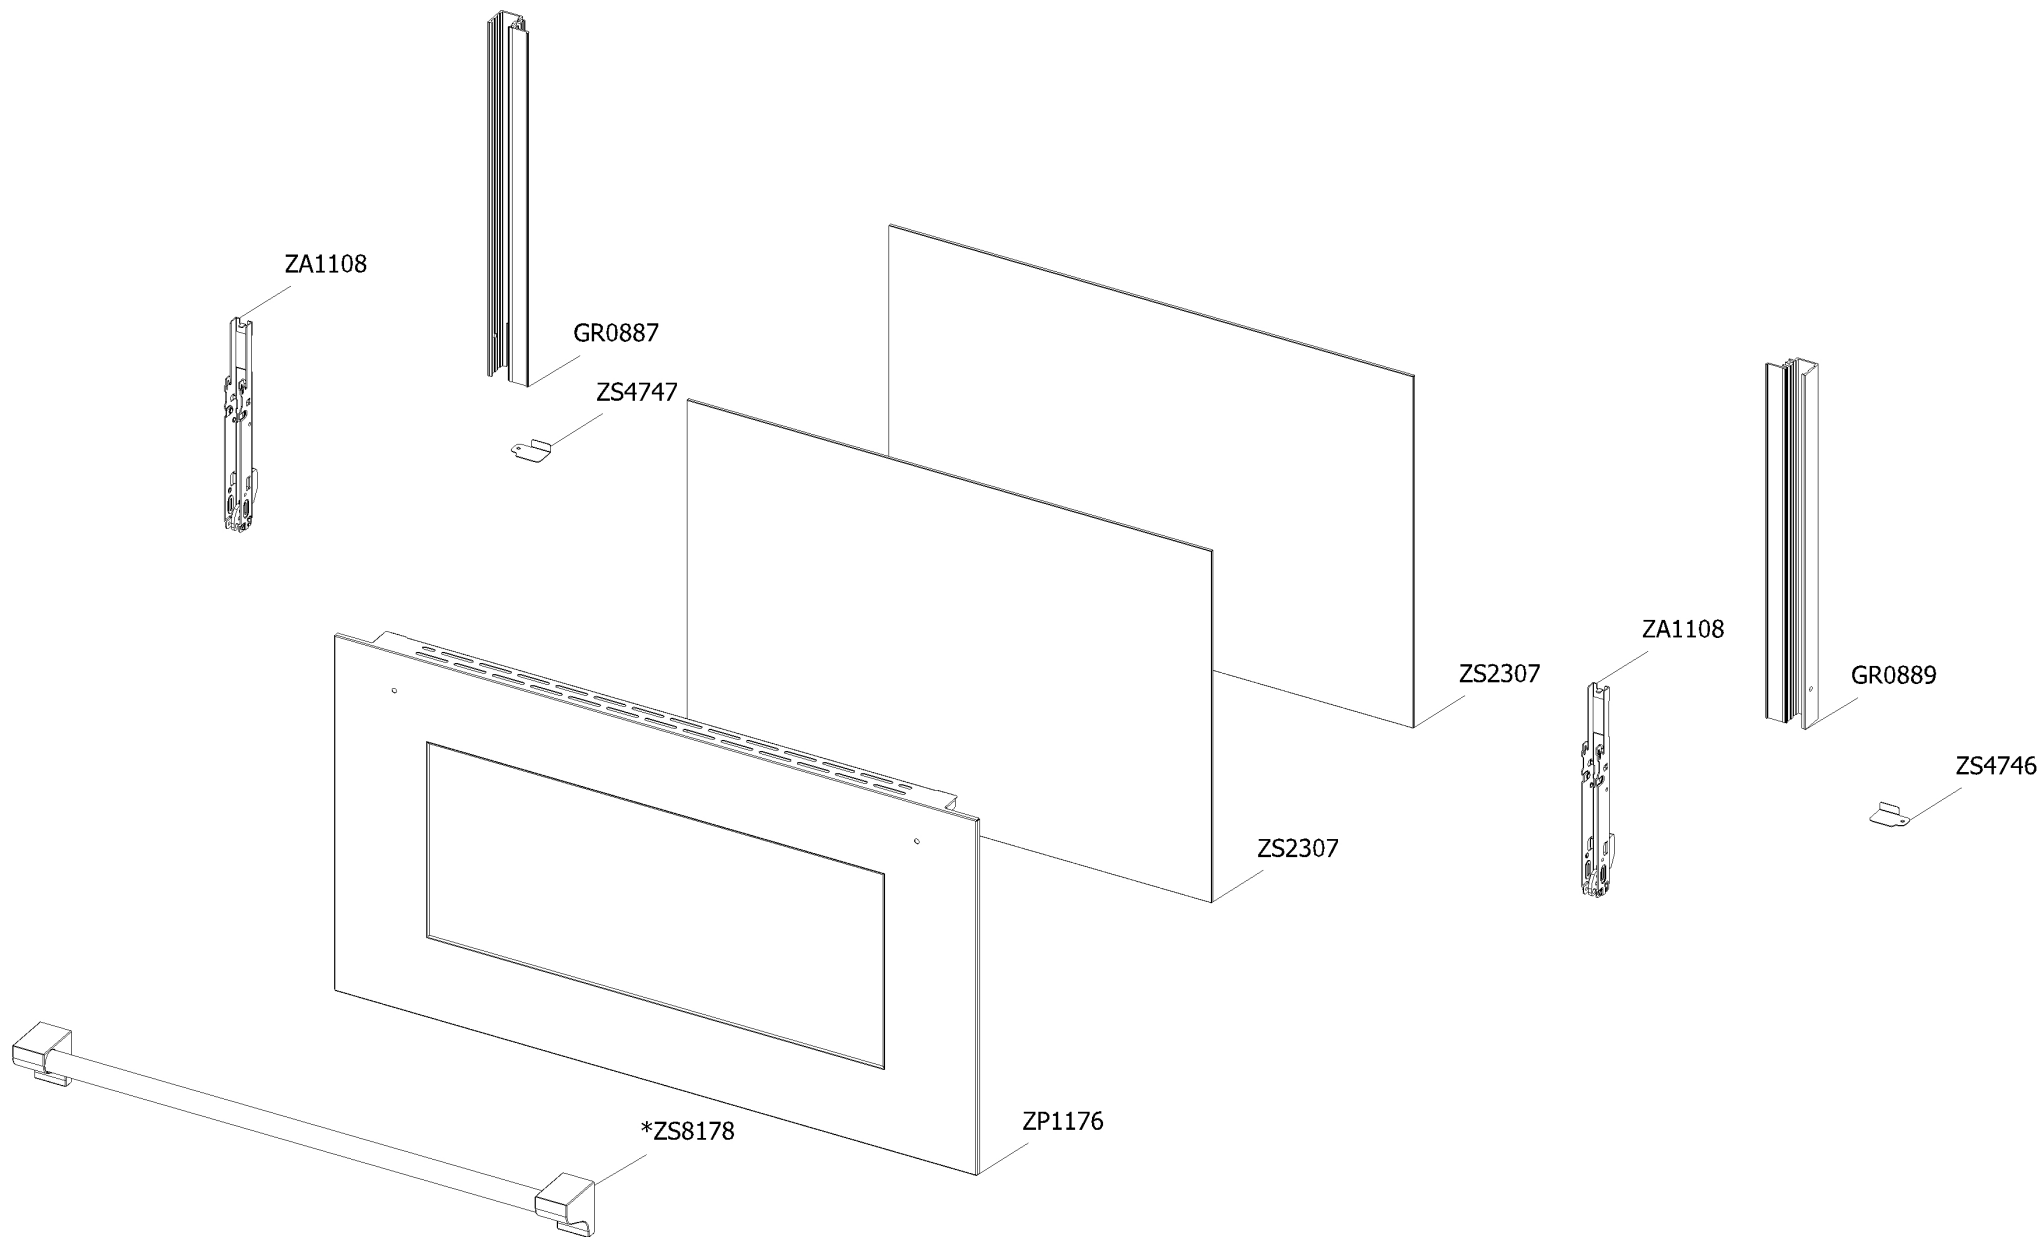

Cucina ascot AQ9S-5FI SS-C Steel 400/50 EU

CLIENTE

Code	Description	Qty	Code	Description	Qty
ZA0815	Steam oven functions switch	1			
ZA0816	Energy regulator for oven 230 V	1			
ZA0883	Power board	1			
ZA0884	Timer (display)	1			
ZA0886	Encoder push oven	1			
ZP1042	Display support Ascot	1			
ZP1109	Electrical display support	1			
ZP1996	Commutator support 2 positions	1			

Cucina ascot AQ9S-5FI SS-C Steel 400/50 EU

CLIENTE

Code	Description	Qty	Code	Description	Qty
GP0639	Assembly glued oven door 90 Ascot	1			
--> GR0887	Assembly door 30/60/90 left bar profile SFT with gasket	1			
--> GR0889	Assembly door 30/60/90 right bar profile SFT with gasket	1			
--> ZA1108	Door hinge for oven 90 triple glass	2			
--> ZP1176	Glued external oven door 90	1			
--> ZS2307	Inner glass oven door 90	2			
--> ZS4746	Right support for inner glass	1			
--> ZS4747	Left support for inner glass	1			
--> ZS8178	* Handle for oven door 90 Ascot 90/120 chromed terminal nickel	1			