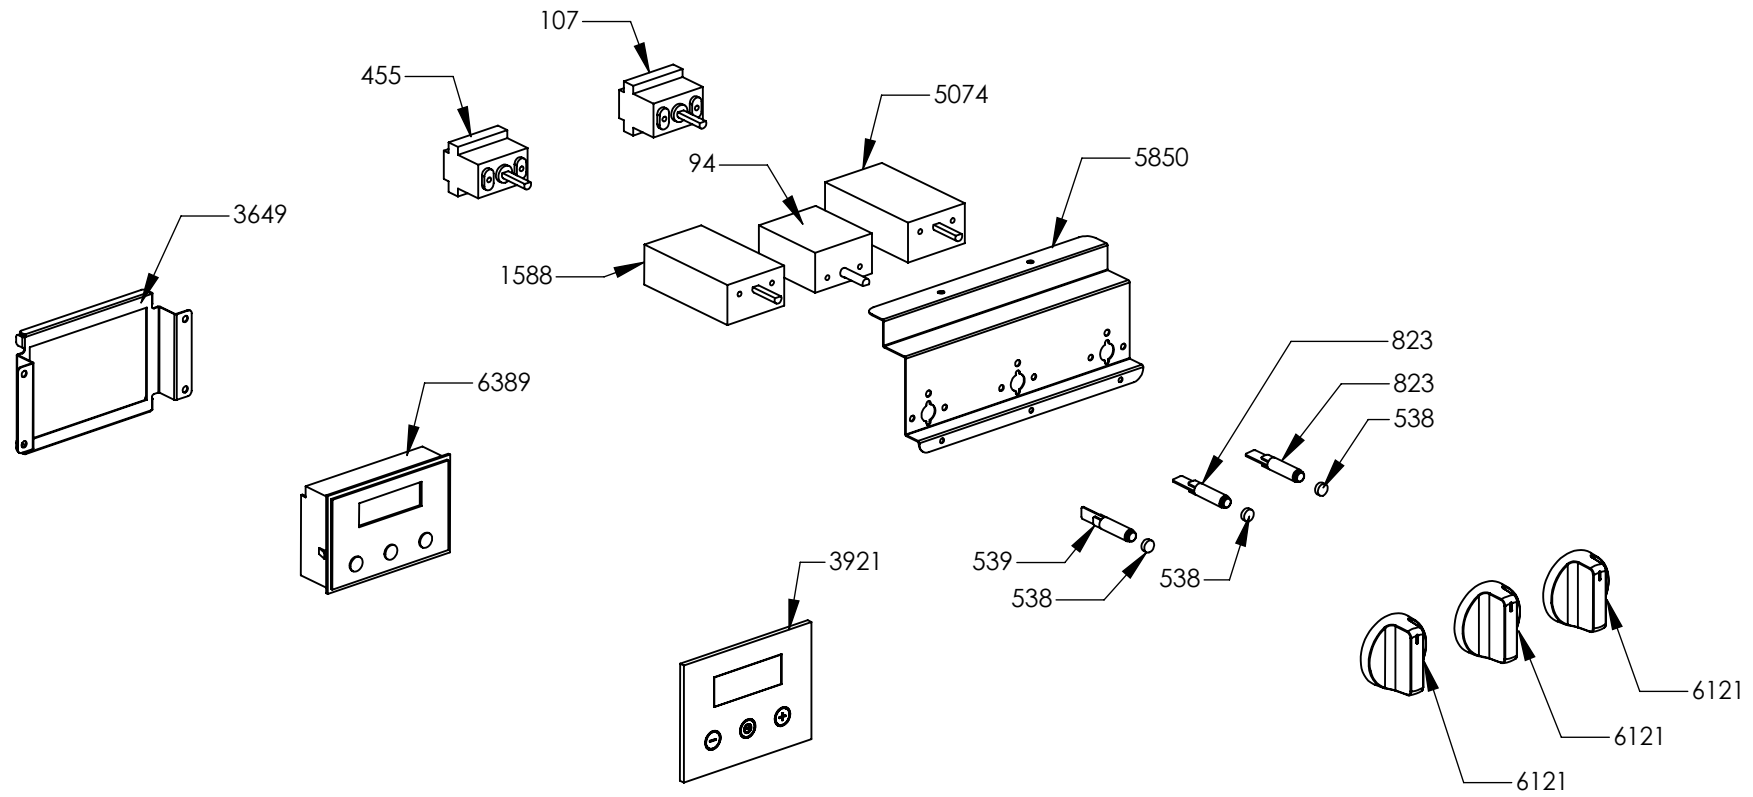

N° Object	Code	Description	Qty
129	601154	Timer	1
1014	ZS2026	Thermostat TY60 N.O. fixing B	2
1441	ZS2665	Support for fan timelag device	1
1957	ZS3495	Washer 4.3 x 10 x 3	4
1996	ZS3171	Blocking plate hob-side Party	2
3717	ZS6026	Switch for induction encoder	5
4210	ZS5377	Energy regulator for induction 230 V EGO EU	5
4266	ZS6787	Encoders control board	1
5753	ZP0068	Thickness for profile	2
5783	ZS6817	Feet for electronic components EGO	3
5784	ZS6904	Cover for induction terminal board	1
5785	ZS6905	Bridge for induction terminal board	1
5850	ZS8915	Commutator support 3 positions	2
6071	ZA0469	Induction 5 element OCTA EGO 75.08016.610	1
6102	GP0212	Assembly cooktop cooker 100 double oven induction Prt/Drb	1
6070	ZA0468	Glass for 100 induction hob or cooker	1
6121	ZA0720	Knob ATG Nero Fumo	6
6178	ZP0239	Clamp support for induction 90/100 Party lateral	2
6181	ZP0244	Support bar for induction element front cooker 100	1
6182	ZP0245	Support bar for induction element rear cooker 100	1
6290	ZP0238	Clamp for support bar induction	4
6358	ZP0500	Support for electronic control induction element	1
6361	GP0241	Assembly control panel front 5FI zone ind electric oven ENF 100 Nero Fumo seryg.	1
5801	ZS8317	Display support	1
6371	ZC0416	Frontal bar profile cooker 100 DC anthracite	1

N° Object	Code	Description	Qty
94	481814	Commutator multif. for 90 built-in oven(no pizza)	1
107	482120	Thermostat cooker 192	1
455	ZS1075	Oven thermostat	1
538	ZS1204	Led transparent	3
539	ZS1205	Fluorescent green warning light	1
823	ZS1755	Fluorescent orange warning light	2
1588	ZS2889	Commutator oven functions 90 EGO	1
3649	ZS5713	Electrical display support	1
3921	ZS6051	Glass lcd 3 button no holes	1
5074	ZS7893	Commutator oven functions 060 R	1
5850	ZS8915	Commutator support 3 positions	1
6121	ZA0720	Knob ATG Nero Fumo	3
6389	ZA0774	Timer (white led) 3 TT SIEBE Touch meat probe	1