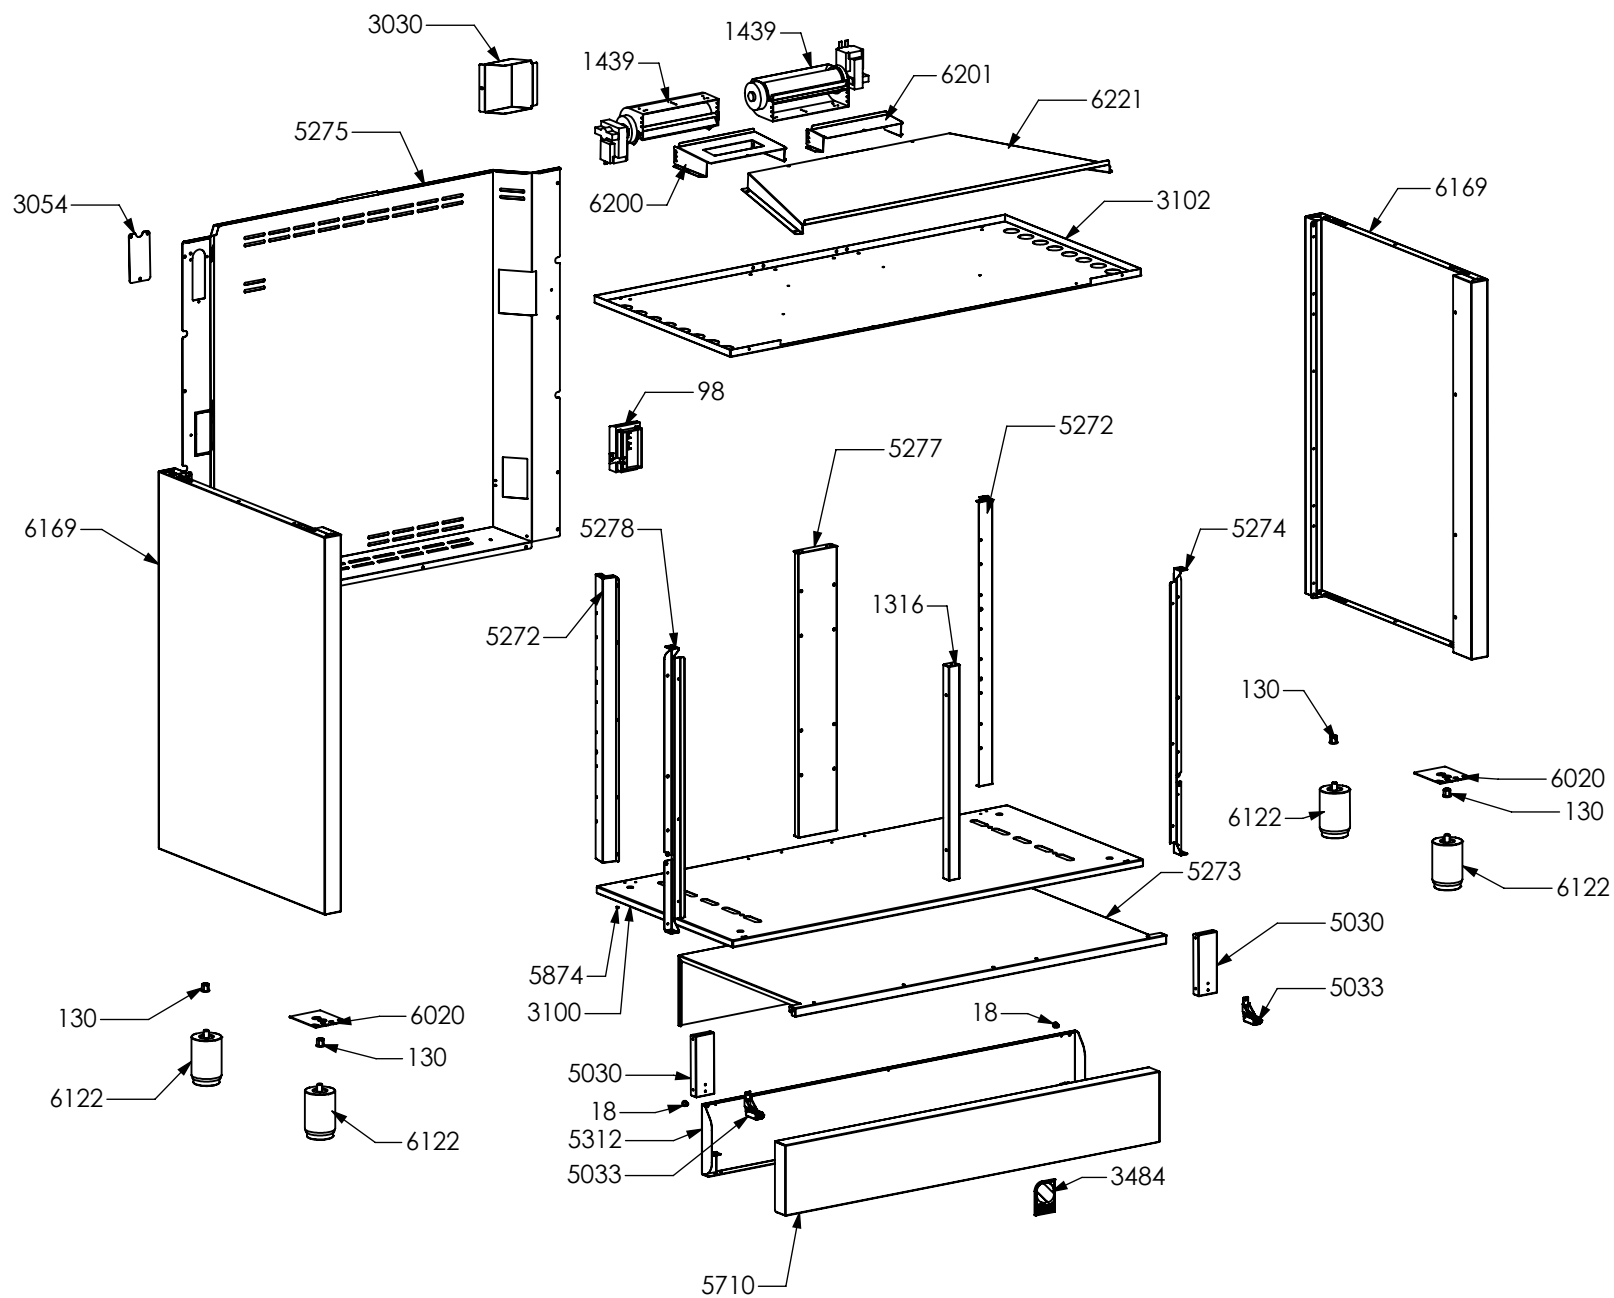

N° Object	Code	Description	Qty
129	601154	Timer	1
1014	ZS2026	Thermostat TY60 N.O. fixing B	2
1441	ZS2665	Support for fan timelag device	1
1957	ZS3495	Washer 4.3 x 10 x 3	4
1996	ZS3171	Blocking plate hob-side Party	2
3717	ZS6026	Switch for induction encoder	5
4210	ZS5377	Energy regulator for induction 230 V EGO EU	5
4266	ZS6787	Encoders control board	1
5753	ZP0068	Thickness for profile	2
5783	ZS6817	Feet for electronic components EGO	3
5784	ZS6904	Cover for induction terminal board	1
5785	ZS6905	Bridge for induction terminal board	1
5850	ZS8915	Commutator support 3 positions	2
6071	ZA0469	Induction 5 element OCTA EGO 75.08016.610	1
6102	GP0212	Assembly cooktop cooker 100 double oven induction Prt/Drb	1
6070	ZA0468	Glass for 100 induction hob or cooker	1
6121	ZA0720	Knob ATG Nero Fumo	6
6178	ZP0239	Clamp support for induction 90/100 Party lateral	2
6181	ZP0244	Support bar for induction element front cooker 100	1
6182	ZP0245	Support bar for induction element rear cooker 100	1
6290	ZP0238	Clamp for support bar induction	4
6358	ZP0500	Support for electronic control induction element	1
6361	GP0241	Assembly control panel front 5FI zone ind electric oven ENF 100 Nero Fumo seryg.	1
5801	ZS8317	Display support	1
6371	ZC0416	Frontal bar profile cooker 100 DC anthracite	1

N° Object	Code	Description	Qty
94	481814	Commutator multif. for 90 built-in oven(no pizza)	1
107	482120	Thermostat cooker 192	1
455	ZS1075	Oven thermostat	1
538	ZS1204	Led transparent	3
539	ZS1205	Fluorescent green warning light	1
823	ZS1755	Fluorescent orange warning light	2
1588	ZS2889	Commutator oven functions 90 EGO	1
3649	ZS5713	Electrical display support	1
3921	ZS6051	Glass lcd 3 button no holes	1
5074	ZS7893	Commutator oven functions 060 R	1
5850	ZS8915	Commutator support 3 positions	1
6121	ZA0720	Knob ATG Nero Fumo	3
6389	ZA0774	Timer (white led) 3 TT SIEBE Touch meat probe	1