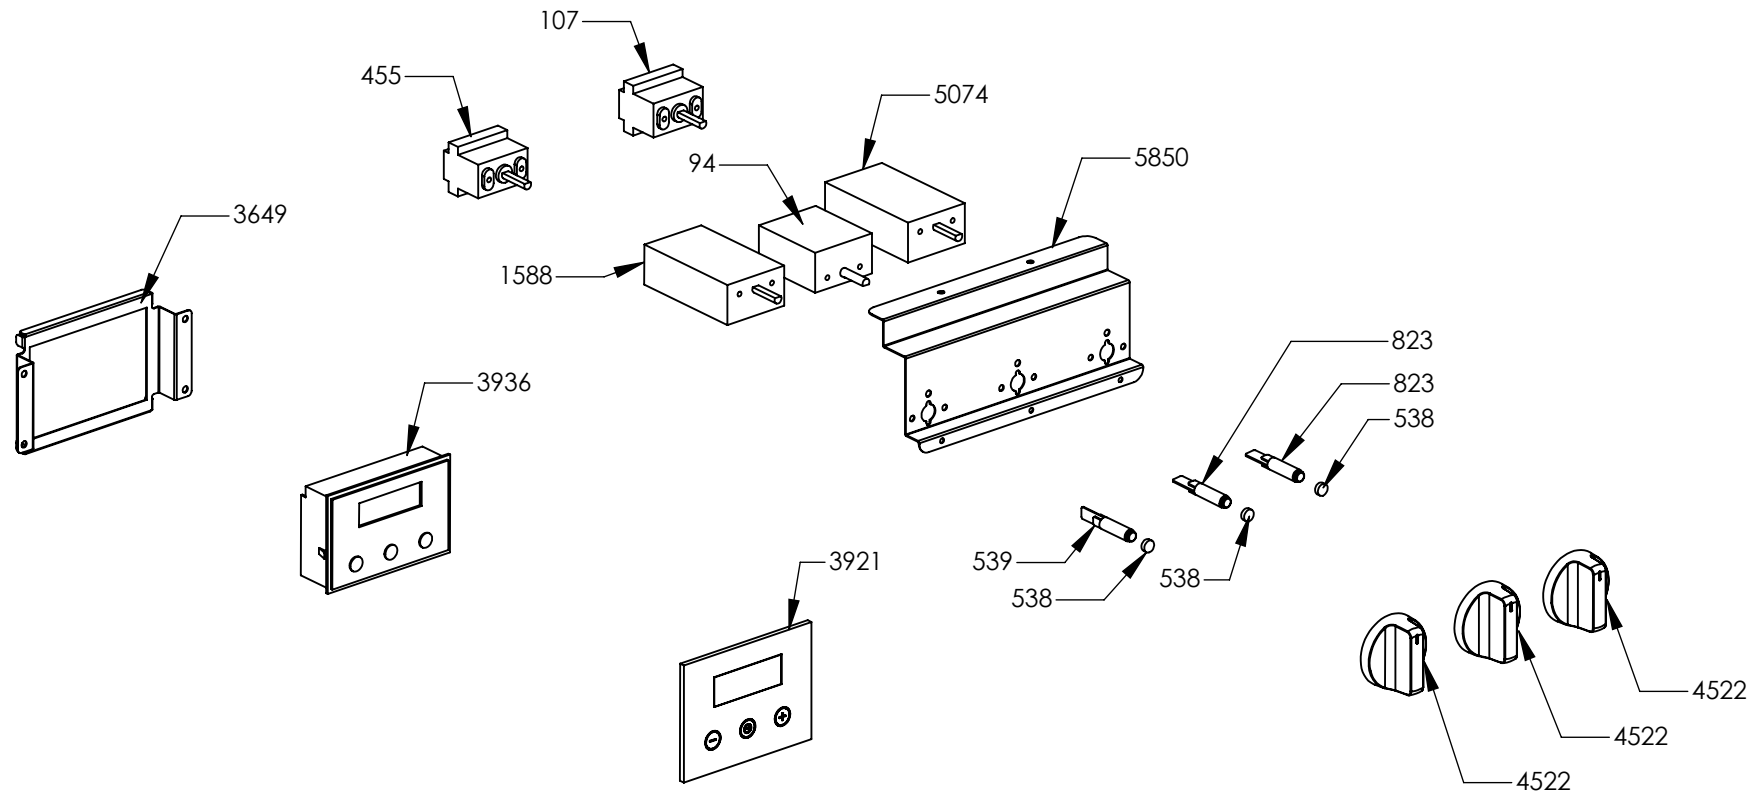

N° Object	Code	Description	Qty
129	601154	Timer	1
1014	ZS2026	Thermostat TY60 N.O. fixing B	2
1441	ZS2665	Support for fan timelag device	1
1957	ZS3495	Washer 4.3 x 10 x 3	4
1996	ZS3171	Blocking plate hob-side Party	2
3717	ZS6026	Switch for induction encoder	5
4210	ZS5377	Energy regulator for induction 230 V EGO EU	5
4266	ZS6787	Encoders control board	1
4522	ZS7089	Knob gas burners ATG	6
5535	GP0240	Assembly control panel front 5FI zone indt electric oven ENF 100 S.Steel serygr.	1
5801	ZS8317	Display support	1
5753	ZP0068	Thickness for profile	2
5783	ZS6817	Feet for electronic components EGO	3
5784	ZS6904	Cover for induction terminal board	1
5785	ZS6905	Bridge for induction terminal board	1
5850	ZS8915	Commutator support 3 positions	2
5853	ZS8919	Frontal bar profile cooker 100 DC polished	1
6071	ZA0469	Induction 5 element OCTA EGO 75.08016.610	1
6100	GP0210	Assembly cooktop cooker 100 double oven induction Prt/Drb	1
6070	ZA0468	Glass for 100 induction hob or cooker	1
6178	ZP0239	Clamp support for induction 90/100 Party lateral	2
6181	ZP0244	Support bar for induction element front cooker 100	1
6182	ZP0245	Support bar for induction element rear cooker 100	1
6290	ZP0238	Clamp for support bar induction	4
6358	ZP0500	Support for electronic control induction element	1

N° Object	Code	Description	Qty
94	481814	Commutator multif. for 90 built-in oven(no pizza)	1
107	482120	Thermostat cooker 192	1
455	ZS1075	Oven thermostat	1
538	ZS1204	Led transparent	3
539	ZS1205	Fluorescent green warning light	1
823	ZS1755	Fluorescent orange warning light	2
1588	ZS2889	Commutator oven functions 90 EGO	1
3649	ZS5713	Electrical display support	1
3921	ZS6051	Glass lcd 3 button no holes	1
3936	ZS6334	Timer (blue led) 3 TT SIEBE Touch meat probe	1
4522	ZS7089	Knob gas burners ATG	3
5074	ZS7893	Commutator oven functions 060 R	1
5850	ZS8915	Commutator support 3 positions	1