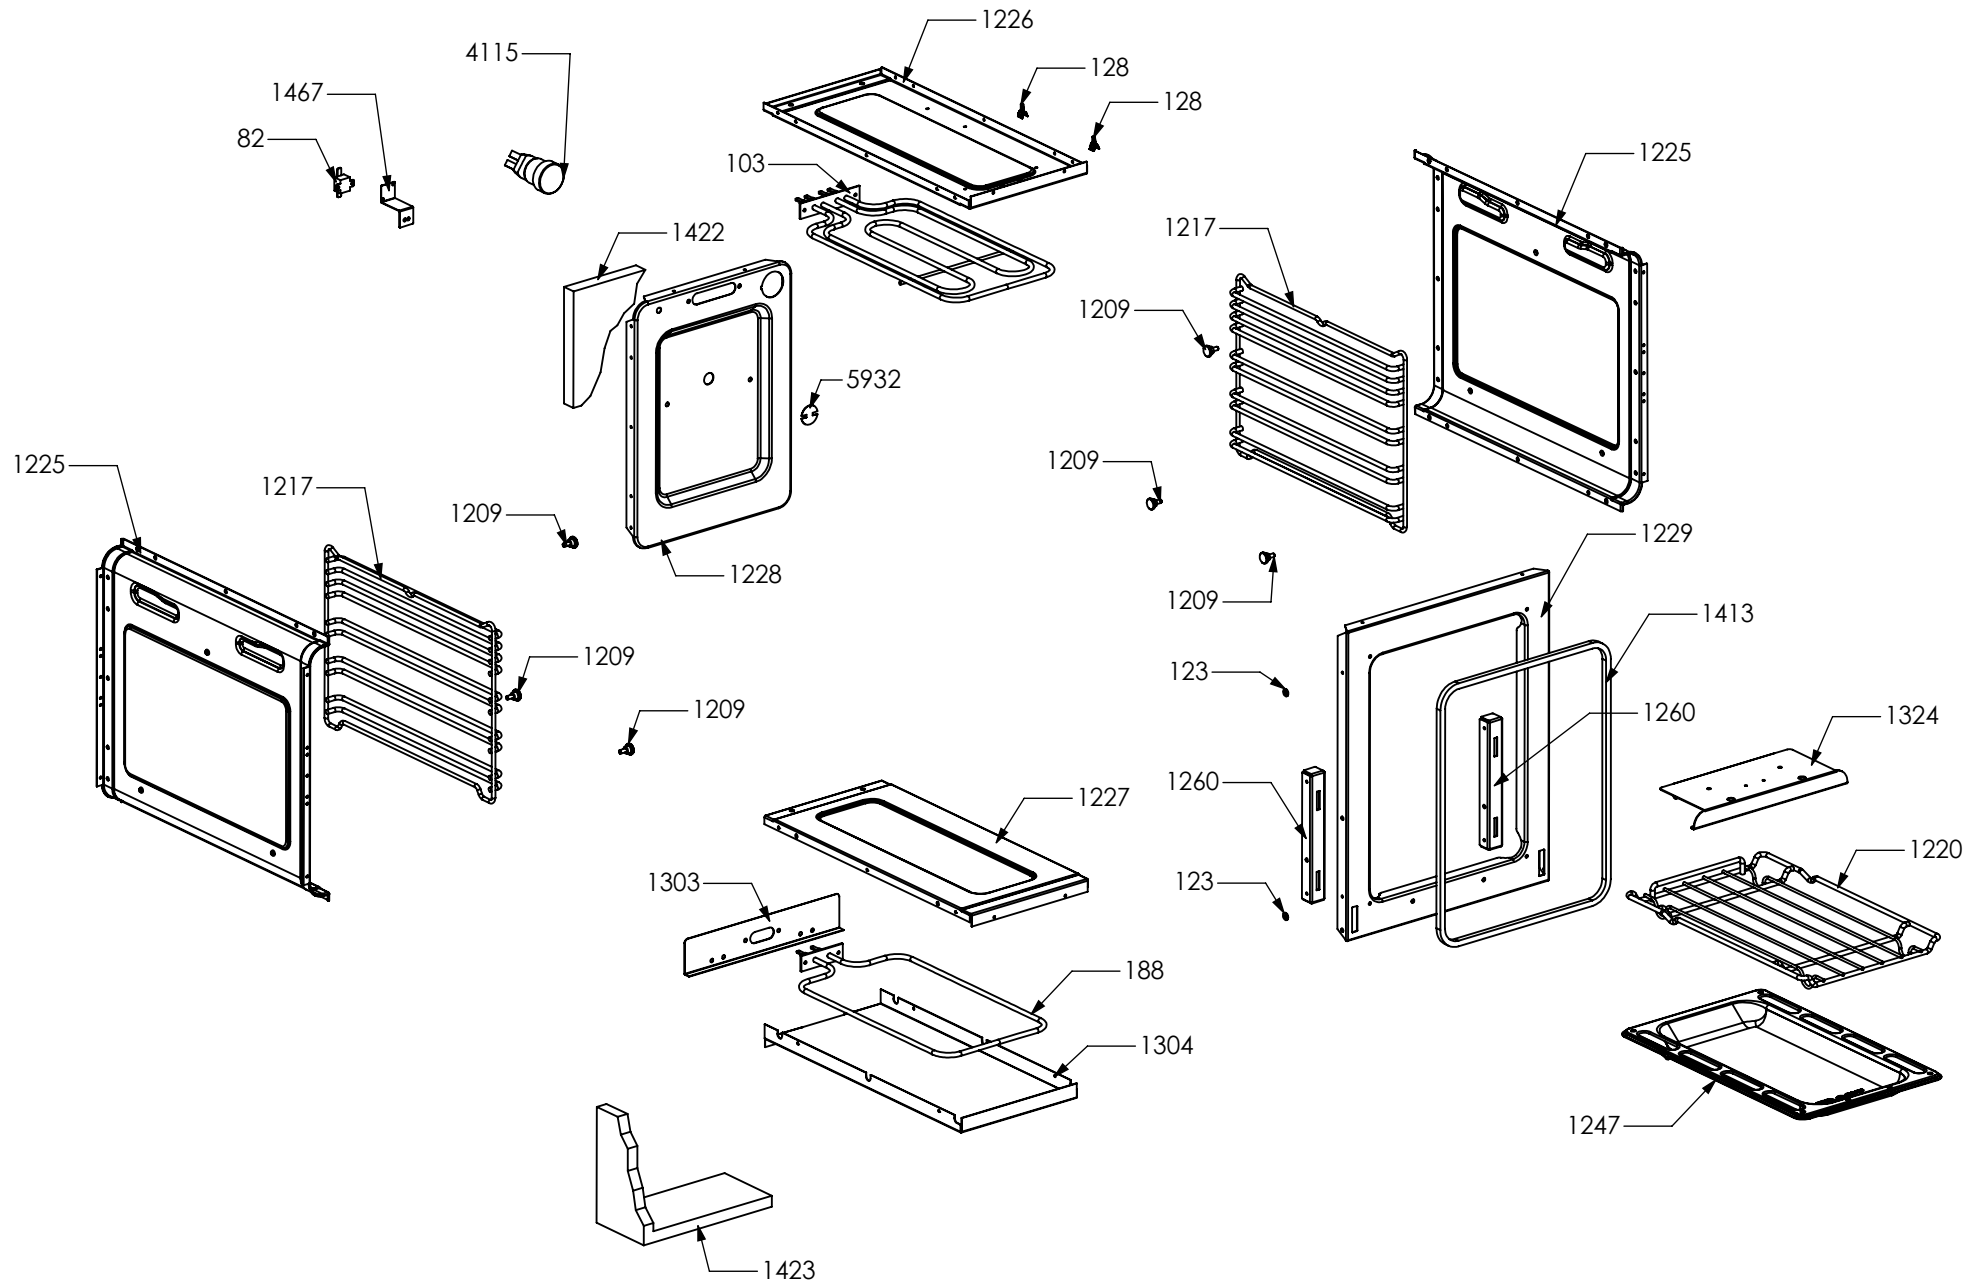

1381

4472

N° Object	Code	Description	Qty
4385	GR7022	Assembly glued oven door 30	1
2937	GR4313	Assembly door 30/60/90 right bar profile 07	1
2938	GR4314	Assembly door 30/60/90 left bar profile 07	1
1224	ZS2311	Inner glass oven door 30	1
1276	ZS2413	Door hinge for oven 30	2
1381	ZS2546	Glued external oven door 30 KL	1
2943	ZS4746	Right support for inner glass	1
2944	ZS4747	Left support for inner glass	1
4472	ZS6994	Door oven handle for oven 30 PLG	1