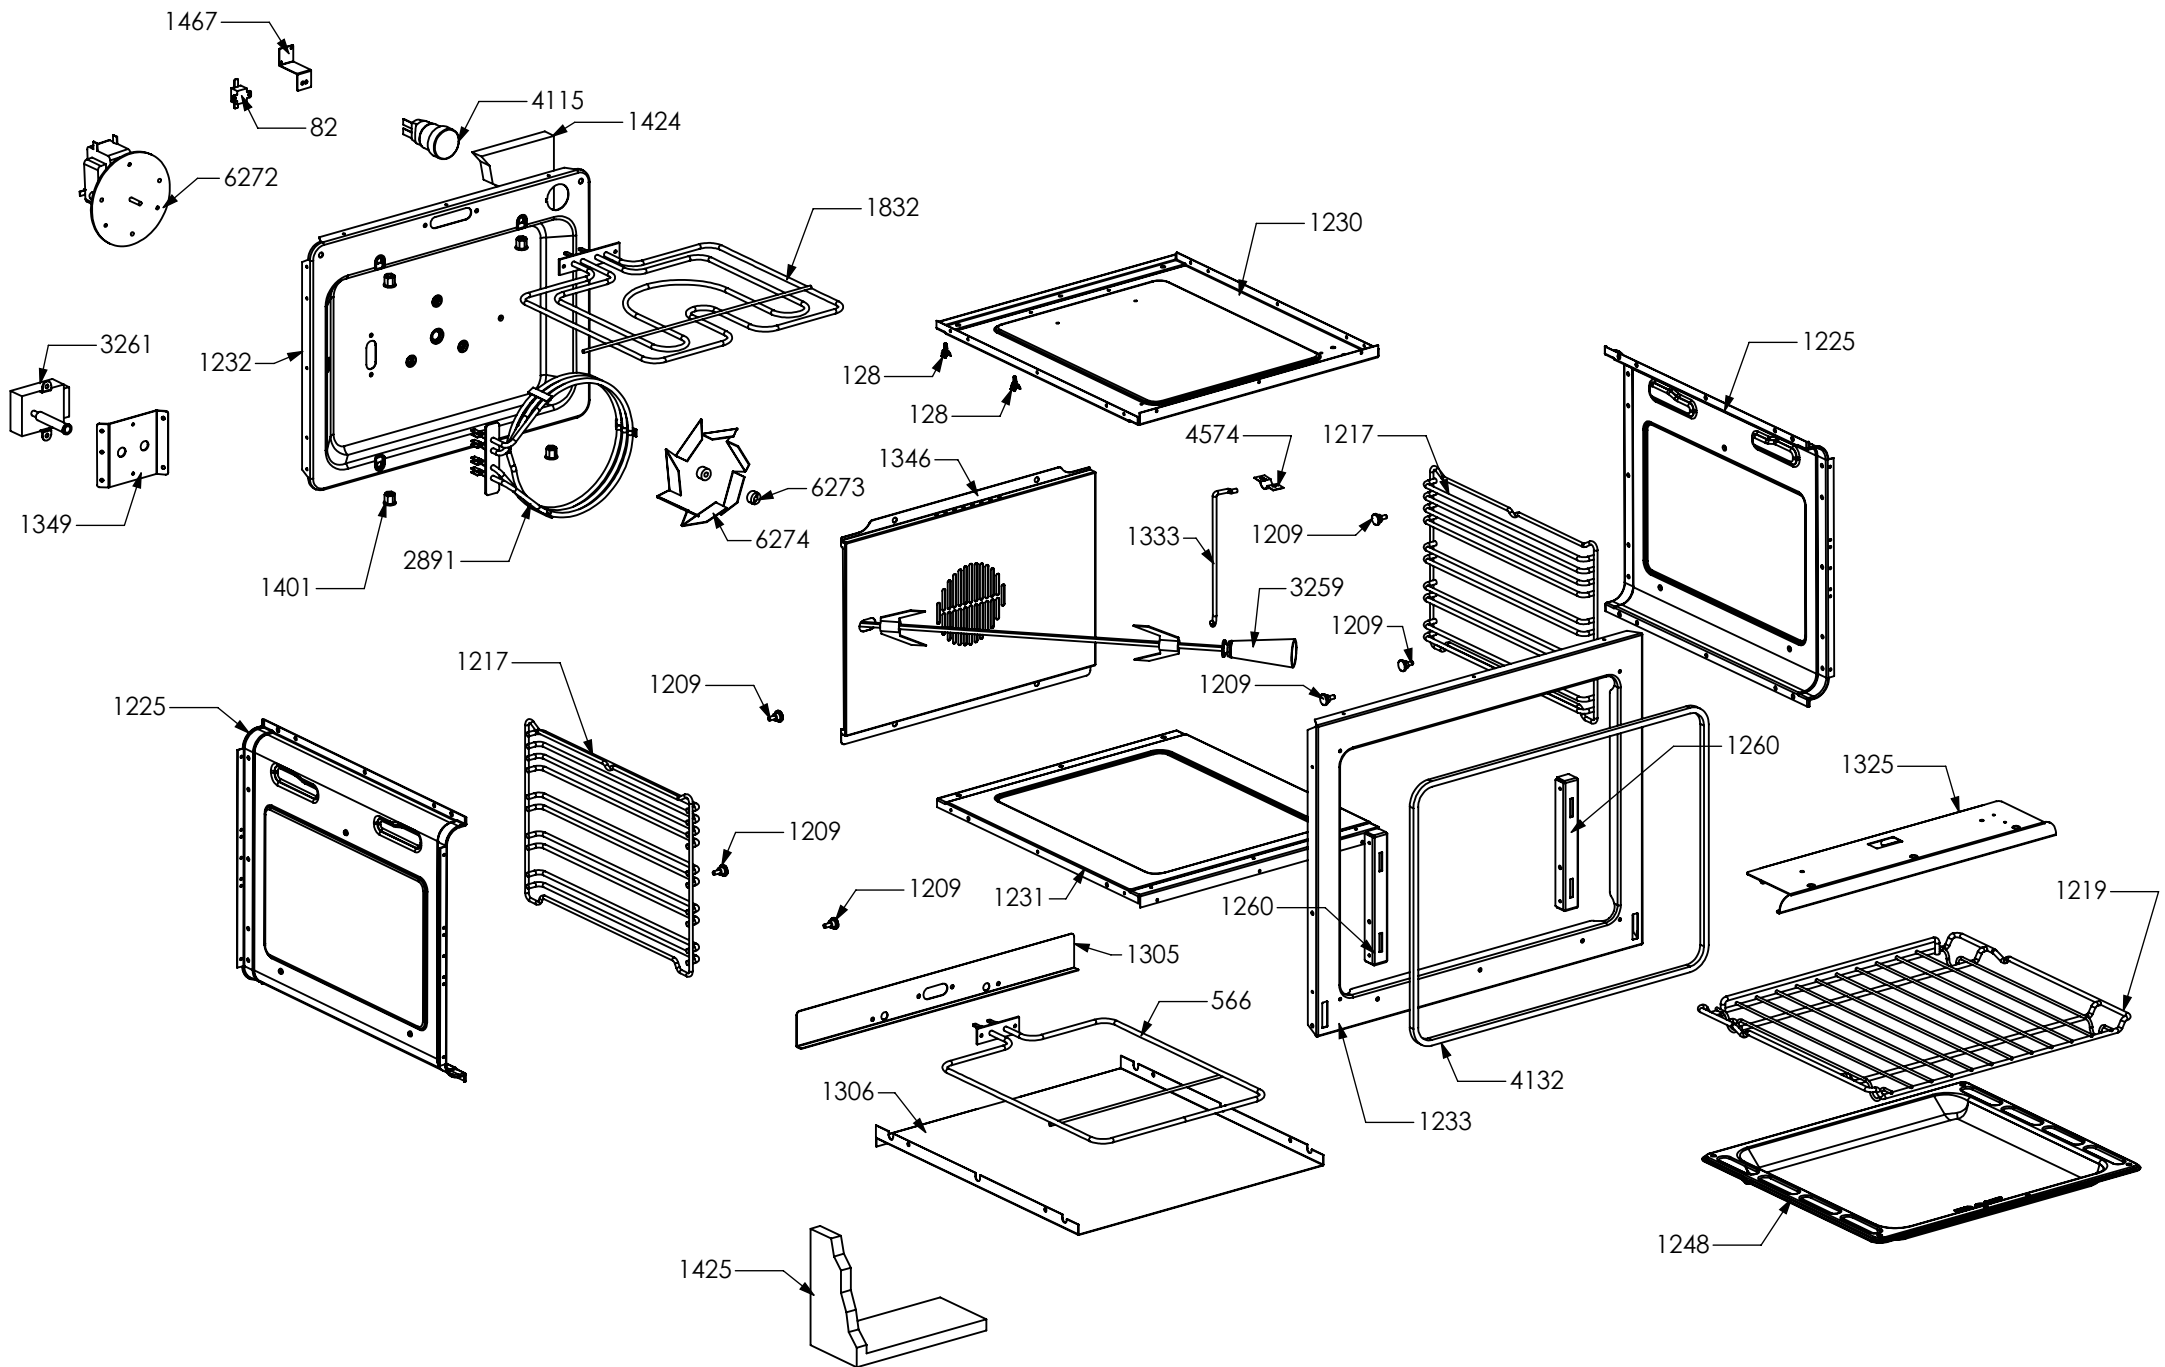

2944

4473

N° Object	Code	Description	Qty
4387	GR7024	Assembly glued oven door 60/100 double oven	1
2937	GR4313	Assembly door 30/60/90 right bar profile 07	1
2938	GR4314	Assembly door 30/60/90 left bar profile 07	1
1334	ZS2308	Inner glass oven door 60	1
1277	ZS2414	Door hinge for oven 60 G	2
1383	ZS2550	Glued external oven door 60/100 double oven	1
2943	ZS4746	Right support for inner glass	1
2944	ZS4747	Left support for inner glass	1
4473	ZS6995	Door oven handle for oven 60 PLG	1