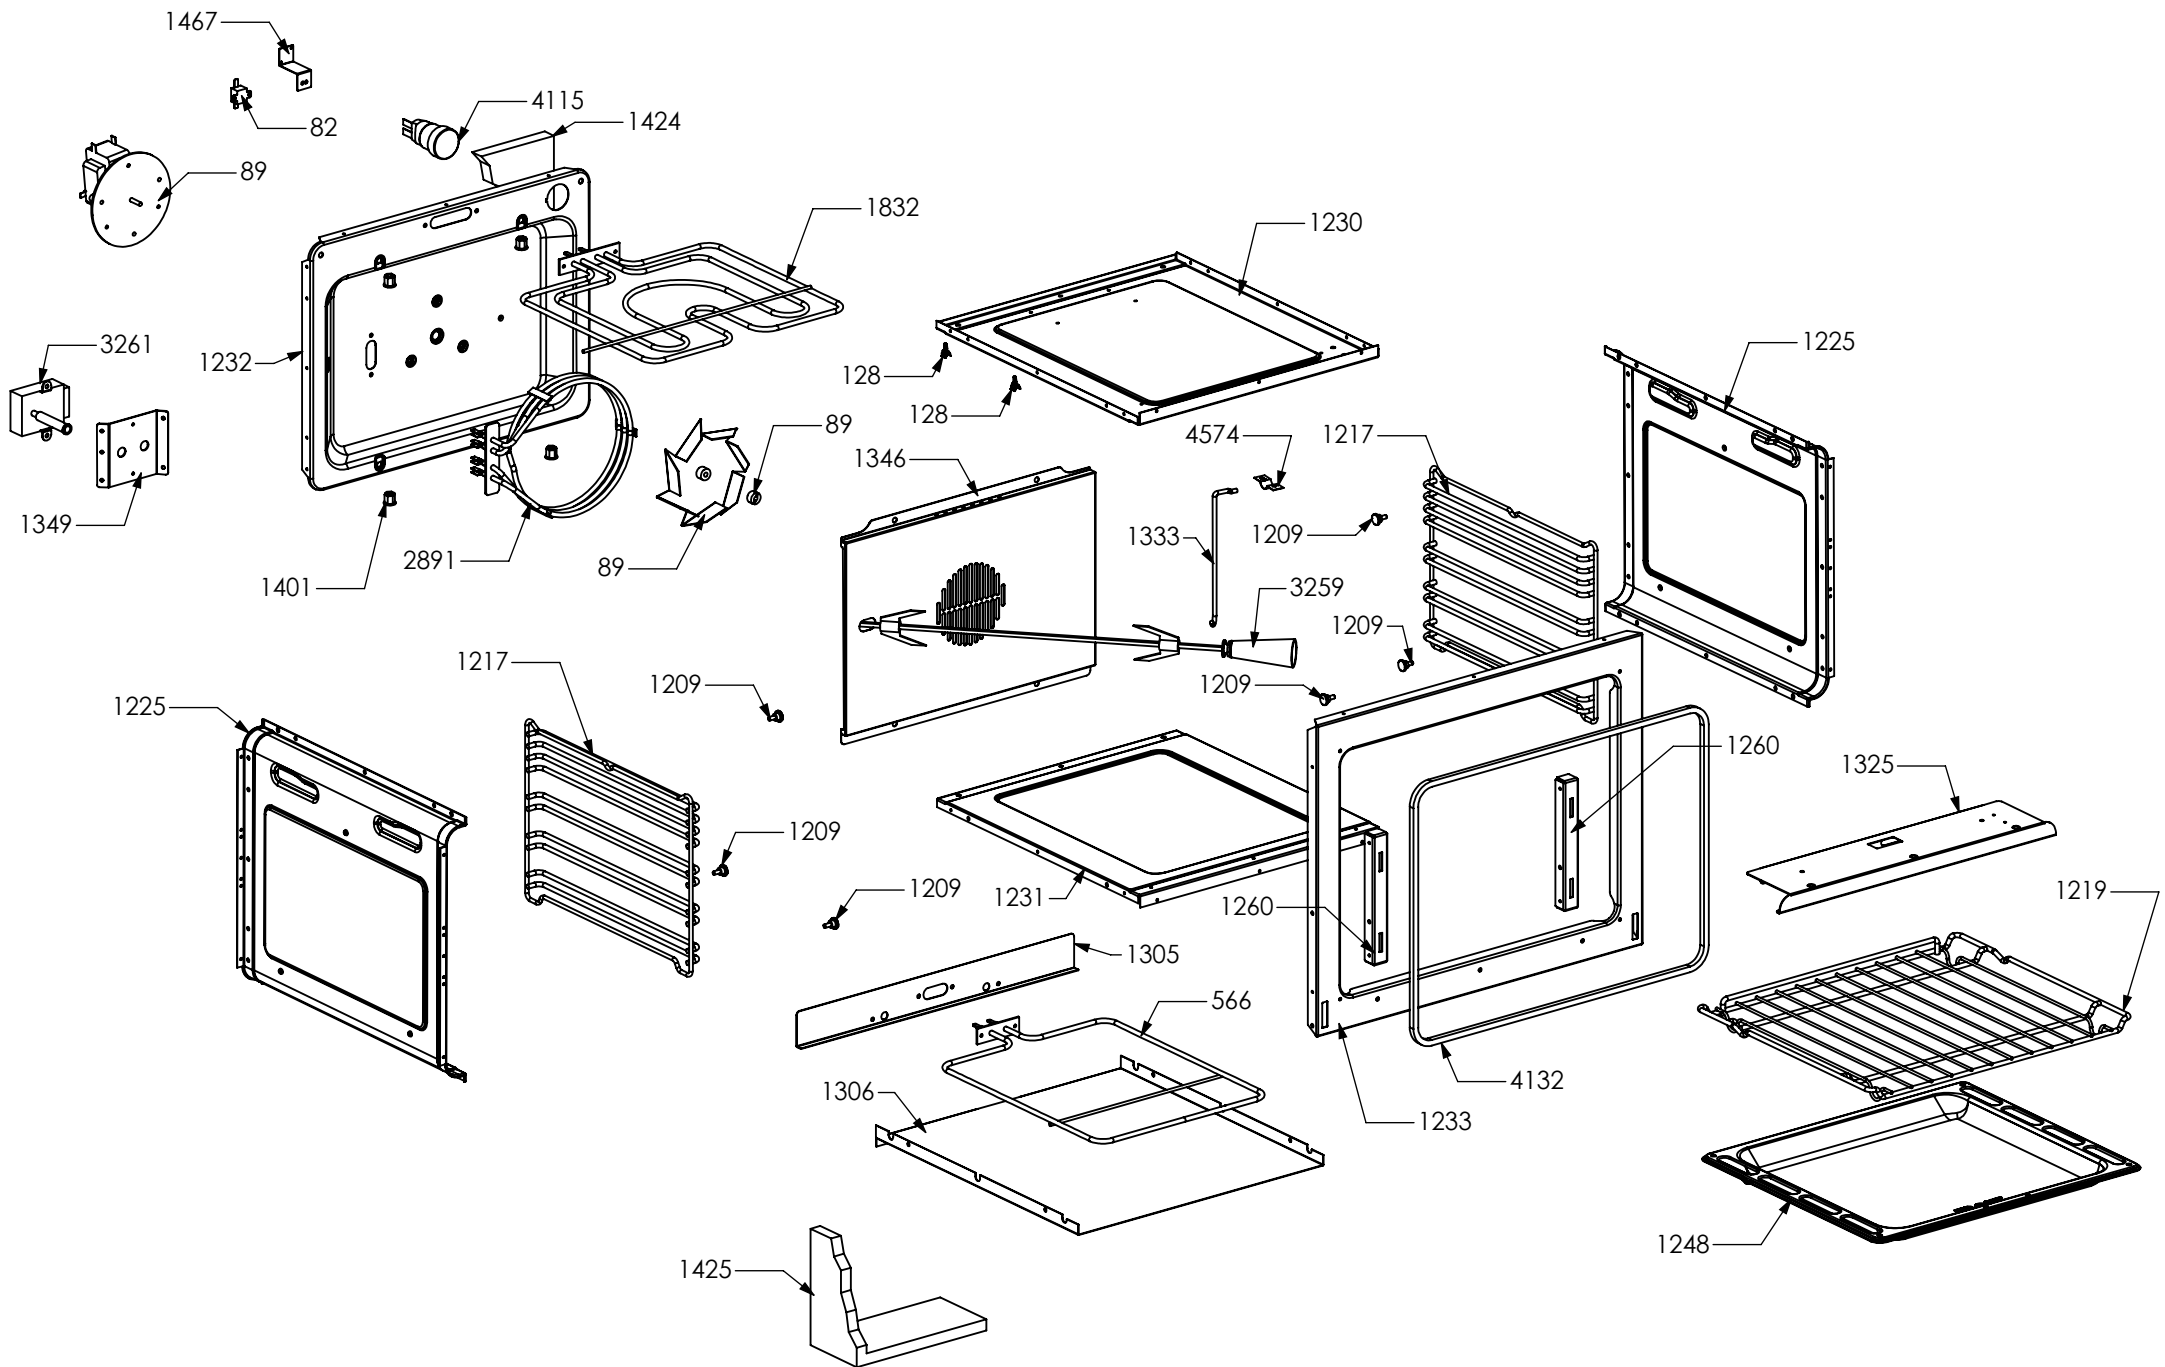

2944

4473

N° Object	Code	Description	Qty
4387	GR7024	Assembly glued oven door 60/100 double oven	1
2937	GR4313	Assembly door 30/60/90 right bar profile 07	1
2938	GR4314	Assembly door 30/60/90 left bar profile 07	1
1334	ZS2308	Inner glass oven door 60	1
1277	ZS2414	Door hinge for oven 60 G	2
1383	ZS2550	Glued external oven door 60/100 double oven	1
2943	ZS4746	Right support for inner glass	1
2944	ZS4747	Left support for inner glass	1
4473	ZS6995	Door oven handle for oven 60 PLG	1