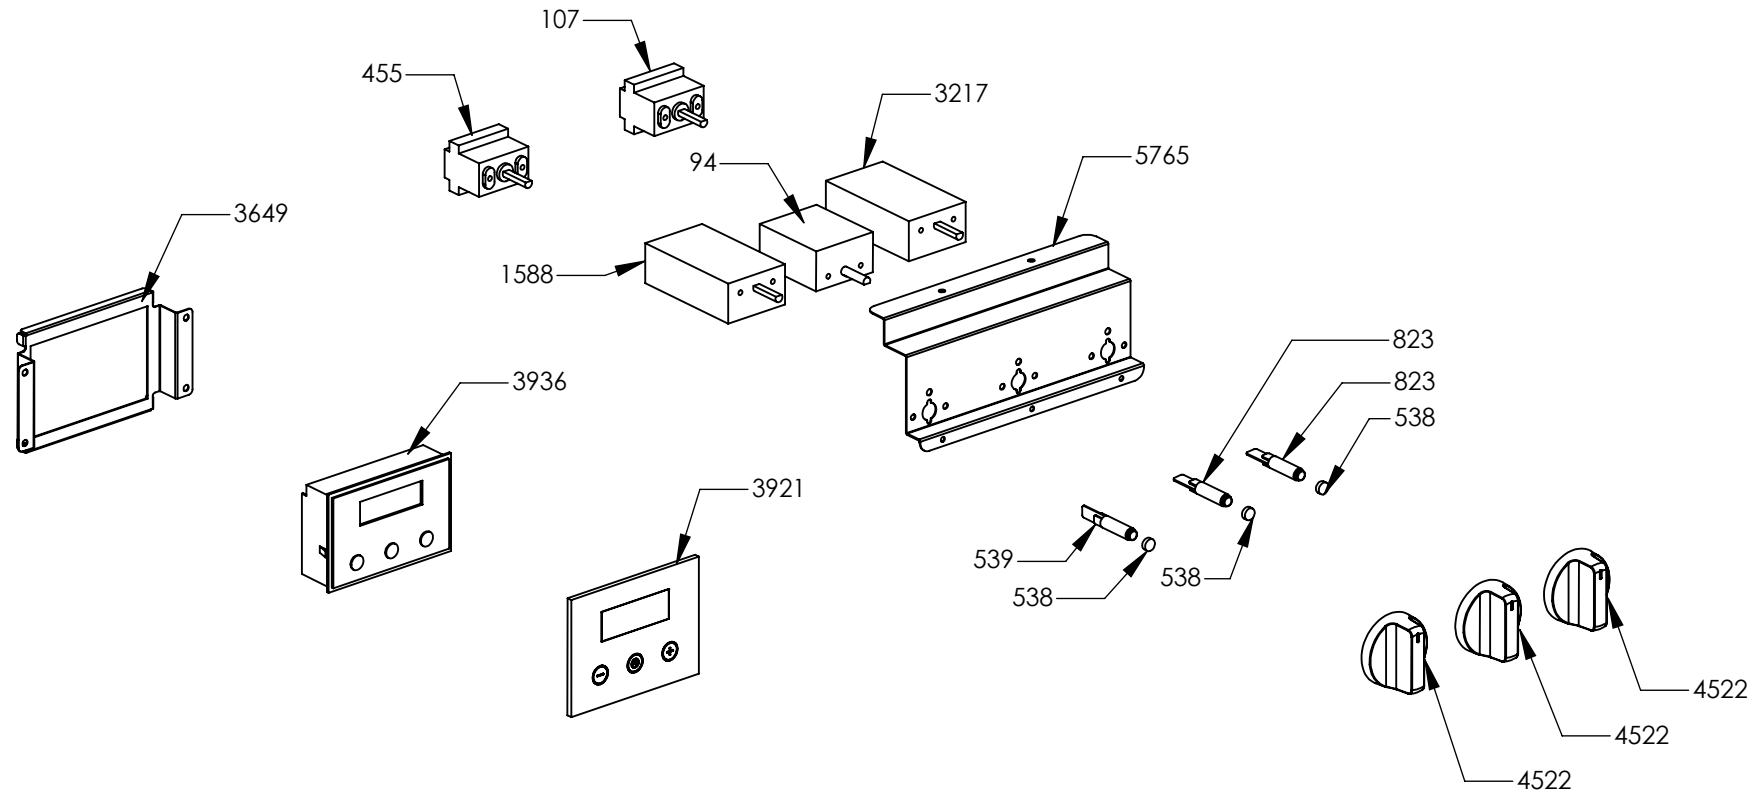

N° Object	Code	Description	Qty
129	601154	Timer	1
1014	ZS2026	Thermostat TY60 N.O. fixing B	1
1441	ZS2665	Support for fan timelag device	1
1957	ZS3495	Washer 4.3 x 10 x 3	4
1996	ZS3171	Blocking plate hob-side Party	2
3717	ZS6026	Switch for induction encoder	5
4210	ZS5377	Energy regulator for induction 230 V EGO EU	5
4211	ZS5378	Induction 5 element EGO	1
4266	ZS6787	Encoders control board	1
4522	ZS7089	Knob gas burners ATG	6
4673	GR7383	Assembly cooktop cooker 100 double oven induction Prt/Drb	1
4321	ZS6726	Glass for 100 induction hob or cooker	1
4714	ZS6821	Support for electronic control induction element	1
4749	ZS7384	Support bar for induction element rear cooker 100	1
4750	ZS7385	Support bar for induction element front cooker 100	1
4868	ZS7663	Clamp support for induction 100 Party lateral	2
5535	GP0056	Assembly control panel front 6 zone electric oven ENF 100 S.Steel serygr.	1
5801	ZS8317	Display support	1
5753	ZP0068	Thickness for profile	2
5765	ZP0085	Commutator support 3 positions	2
5783	ZS6817	Feet for electronic components EGO	3
5784	ZS6904	Cover for induction terminal board	1
5785	ZS6905	Bridge for induction terminal board	1
5853	ZS8919	Frontal bar profile cooker 100	1

N° Object	Code	Description	Qty
94	481814	Commutator multif. for 90 built-in oven(no pizza)	1
107	482120	Thermostat cooker 192	1
455	ZS1075	Oven thermostat	1
538	ZS1204	Led transparent	3
539	ZS1205	Fluorescent green warning light	1
823	ZS1755	Fluorescent orange warning light	2
1588	ZS2889	Commutator oven functions 90 EGO	1
3217	ZS4568	Small and grilling oven switch	1
3649	ZS5713	Electrical display support	1
3921	ZS6051	Glass lcd 3 button no holes	1
3936	ZS6334	Timer (blue led) 3 TT SIEBE Touch meat probe	1
4522	ZS7089	Knob gas burners ATG	3
5765	ZP0085	Commutator support 3 positions	1