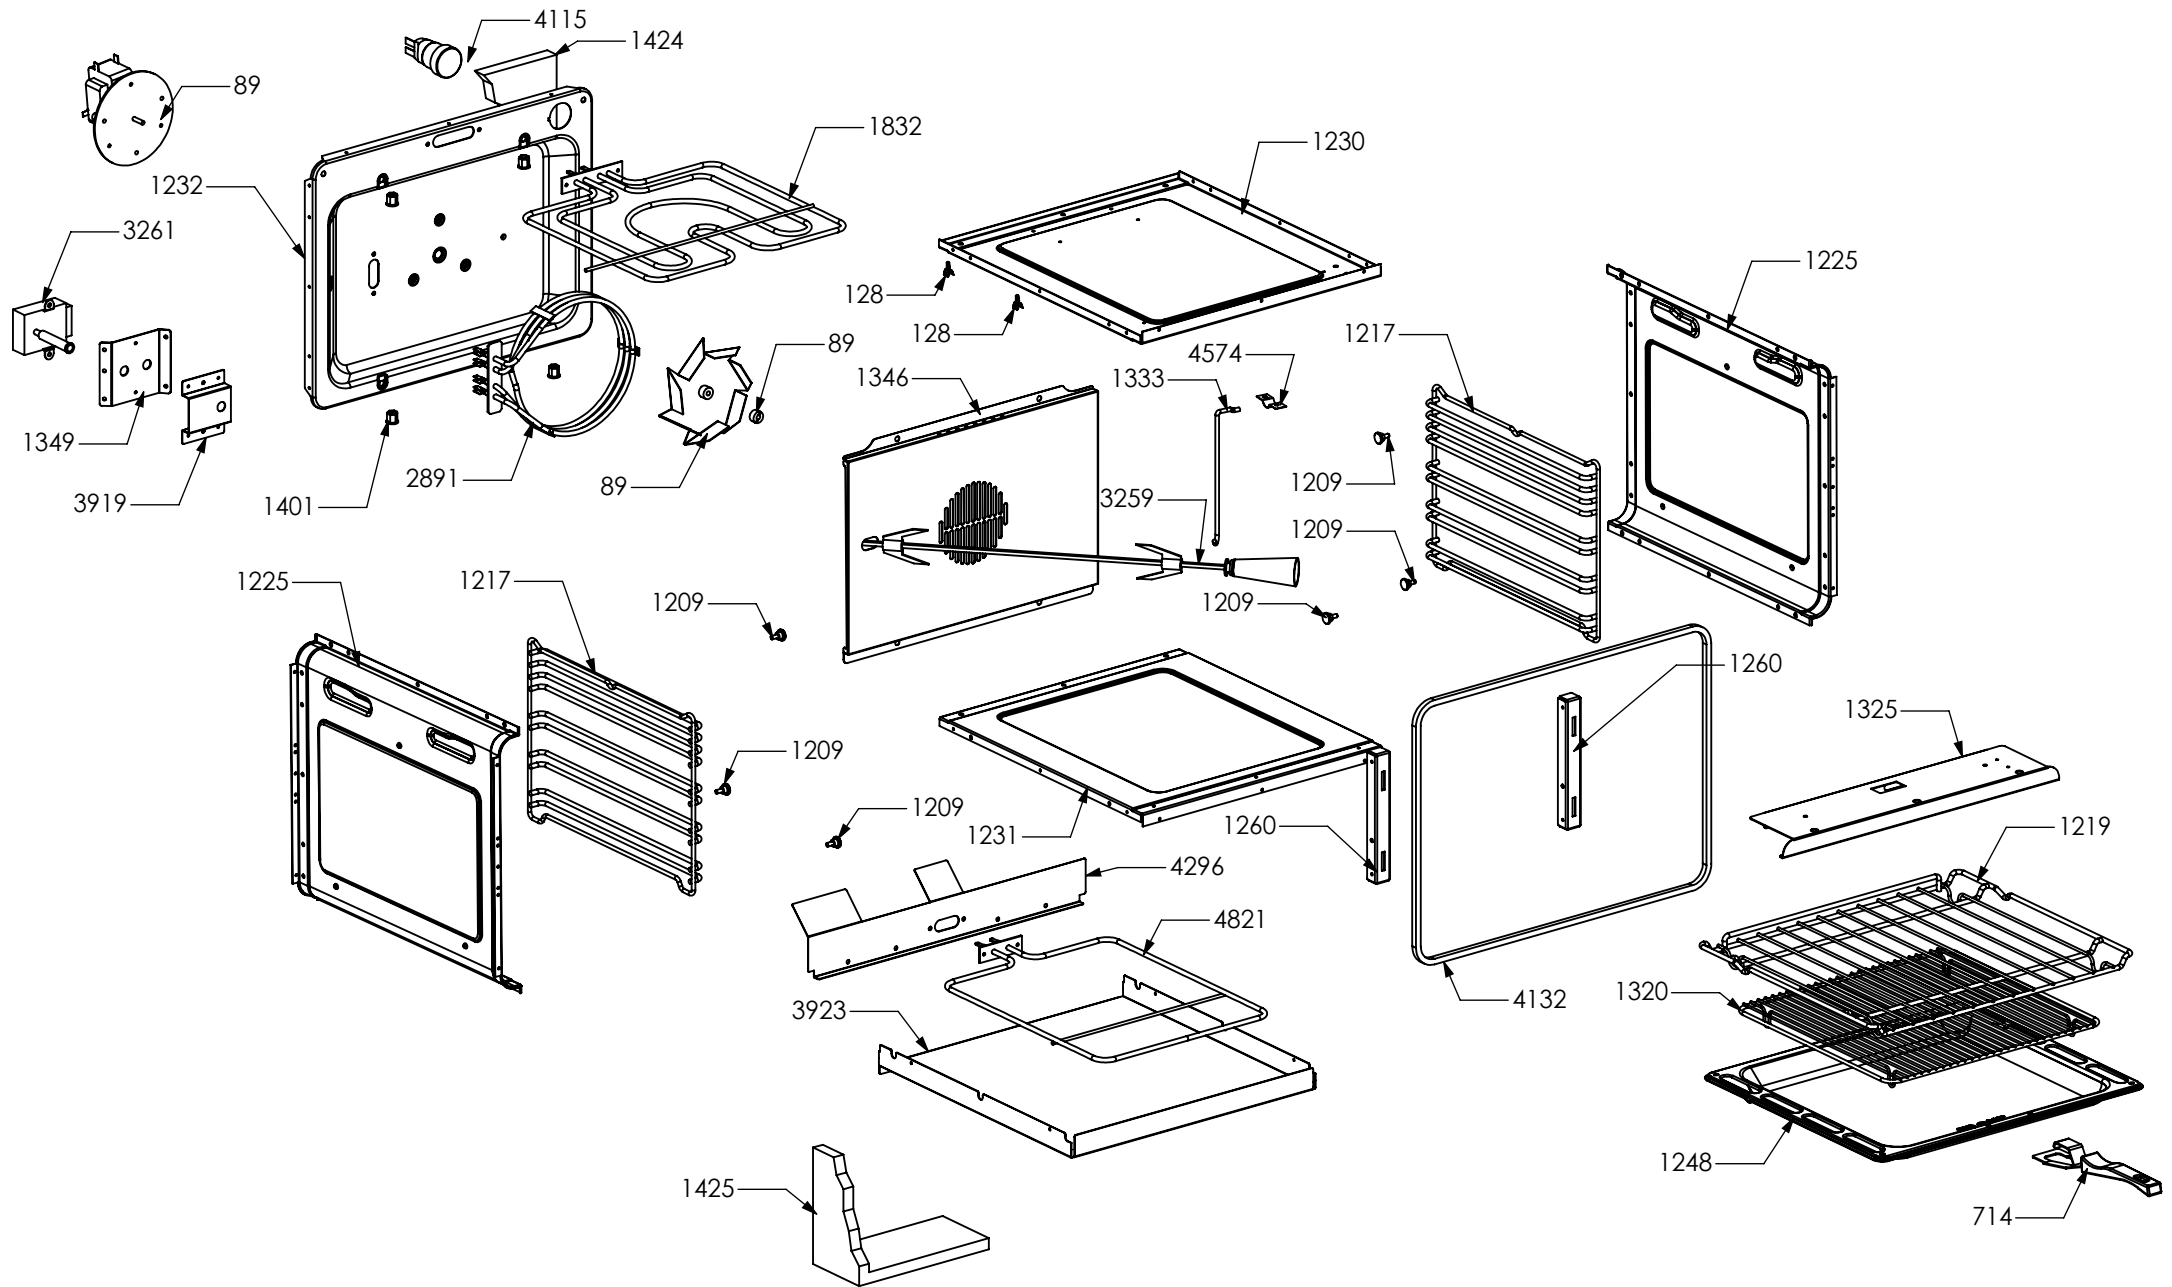

2944

2942

2943

N° Object	Code	Description	Qty
3896	GR6415	Assembly glued oven door 60 G/100 triple oven S.Steel	1
2941	GR4317	Assembly door 60 right bar profile 07	1
2942	GR4318	Assembly door 60 left bar profile 07	1
1048	ZS2130	Door oven handle for oven 60 chromed SLT cooker 100	1
1222	ZS2309	Inner glass oven door 60 G	1
1257	ZS2391	In-between glass oven door 60 G 04	1
1277	ZS2414	Door hinge for oven 60 G	2
1280	ZS2419	Spring for door glass assembling 04	6
2943	ZS4746	Right support for inner glass	1
2944	ZS4747	Left support for inner glass	1
3051	ZS5115	Glued external oven door 60 G/100 triple oven	1