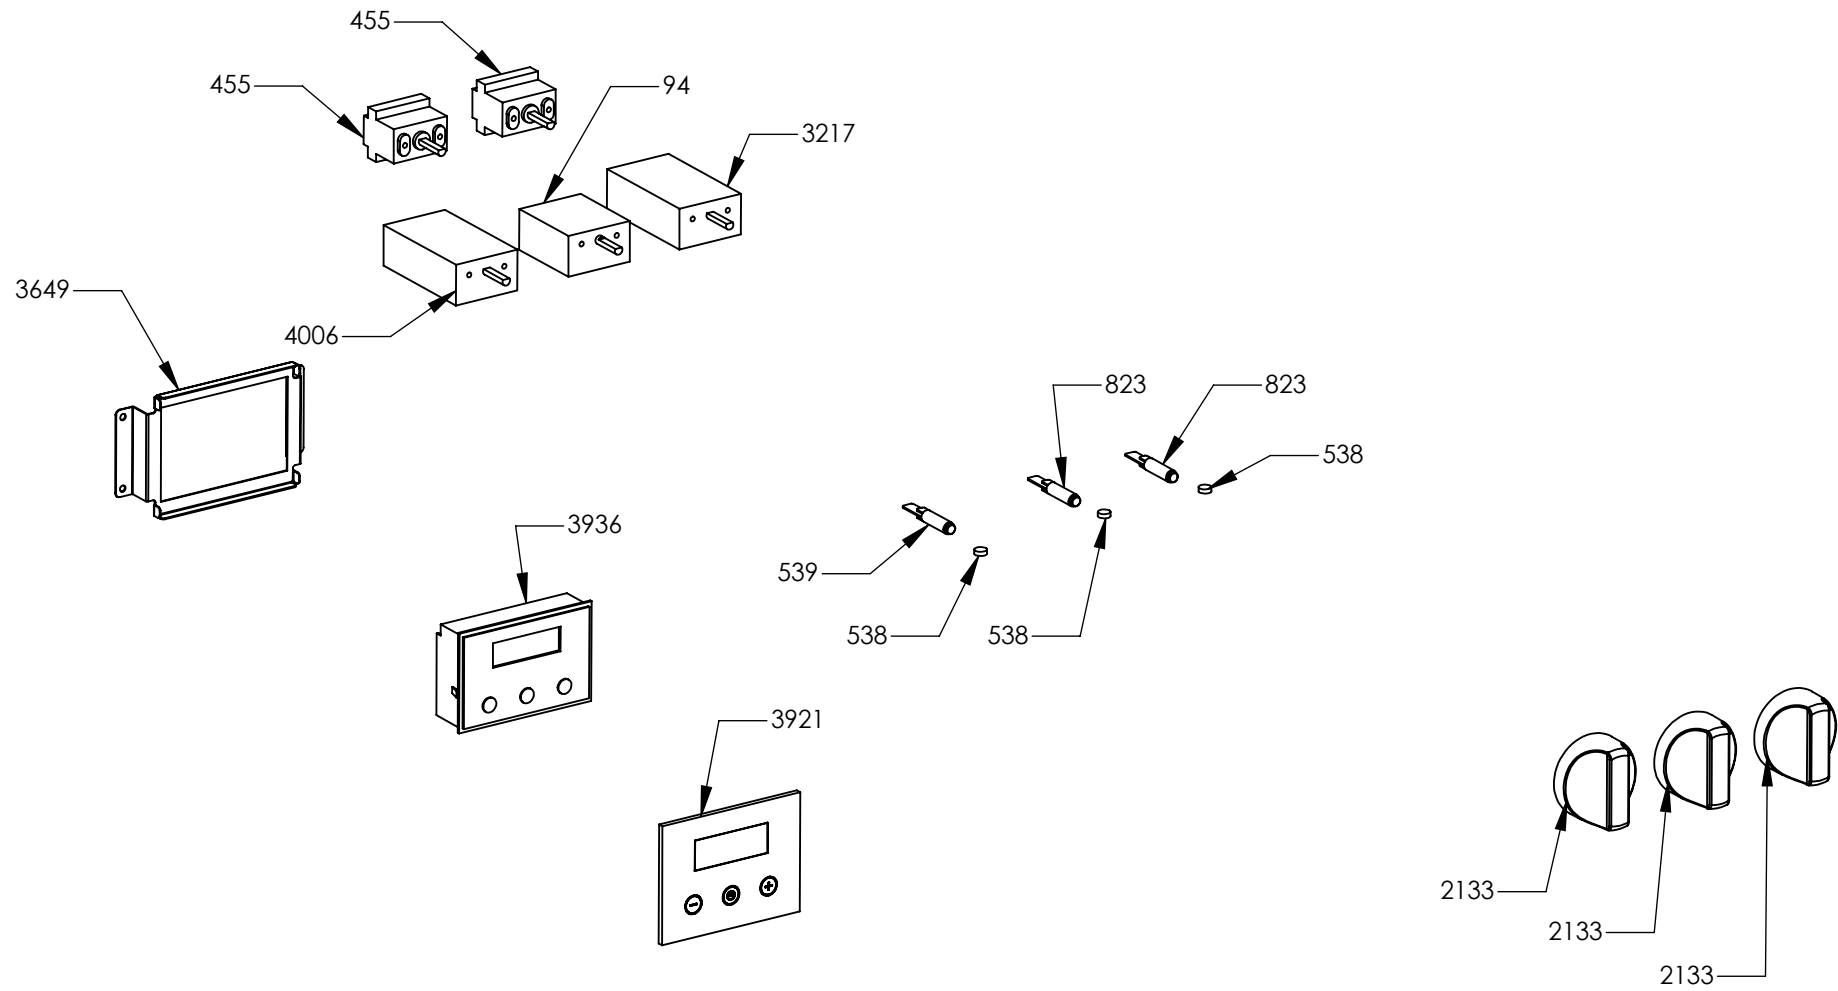

N° Object	Code	Description	Qty
98	481913	Terminal board for oven 32 PA 233	1
1014	ZS2026	Thermostat TY60 N.O. fixing B	1
1439	ZS2663	Tangential oven fan L=180 Plaset (AU)	1
3642	ZS5706	Upper guard for oven AGF 060	1
3643	ZS5707	Lower guard for oven AGF 060	1
3645	ZS5709	Muffle fan guard oven AGF 060 DC Ascot / Genesi	1
3646	ZS5710	Air conveyor for oven 060/060 DC	1
3650	ZS5714	Left guard for oven 060 DC	1
3651	ZS5715	Right guard for oven 060 DC	1
3652	ZS5716	Rear guard for oven AGF 060 DC	1
3654	ZS5718	Rear support for muffle left/right side oven	2
3655	ZS5719	Reinforcement for lower guard oven 60	2
3869	ZS6062	Lower guard for oven AGF 060 DC	1
3928	ZS6282	Bracket condensate collection 60 DC	1
3935	ZS6313	Lateral handle	4
3997	ZS6527	Control panel Genesi double oven 60 S.STEEL	1
4107	ZS6596	Thermoswitch 16 Ampere	2
4177	ZS6694	Commutator support 1 control	3