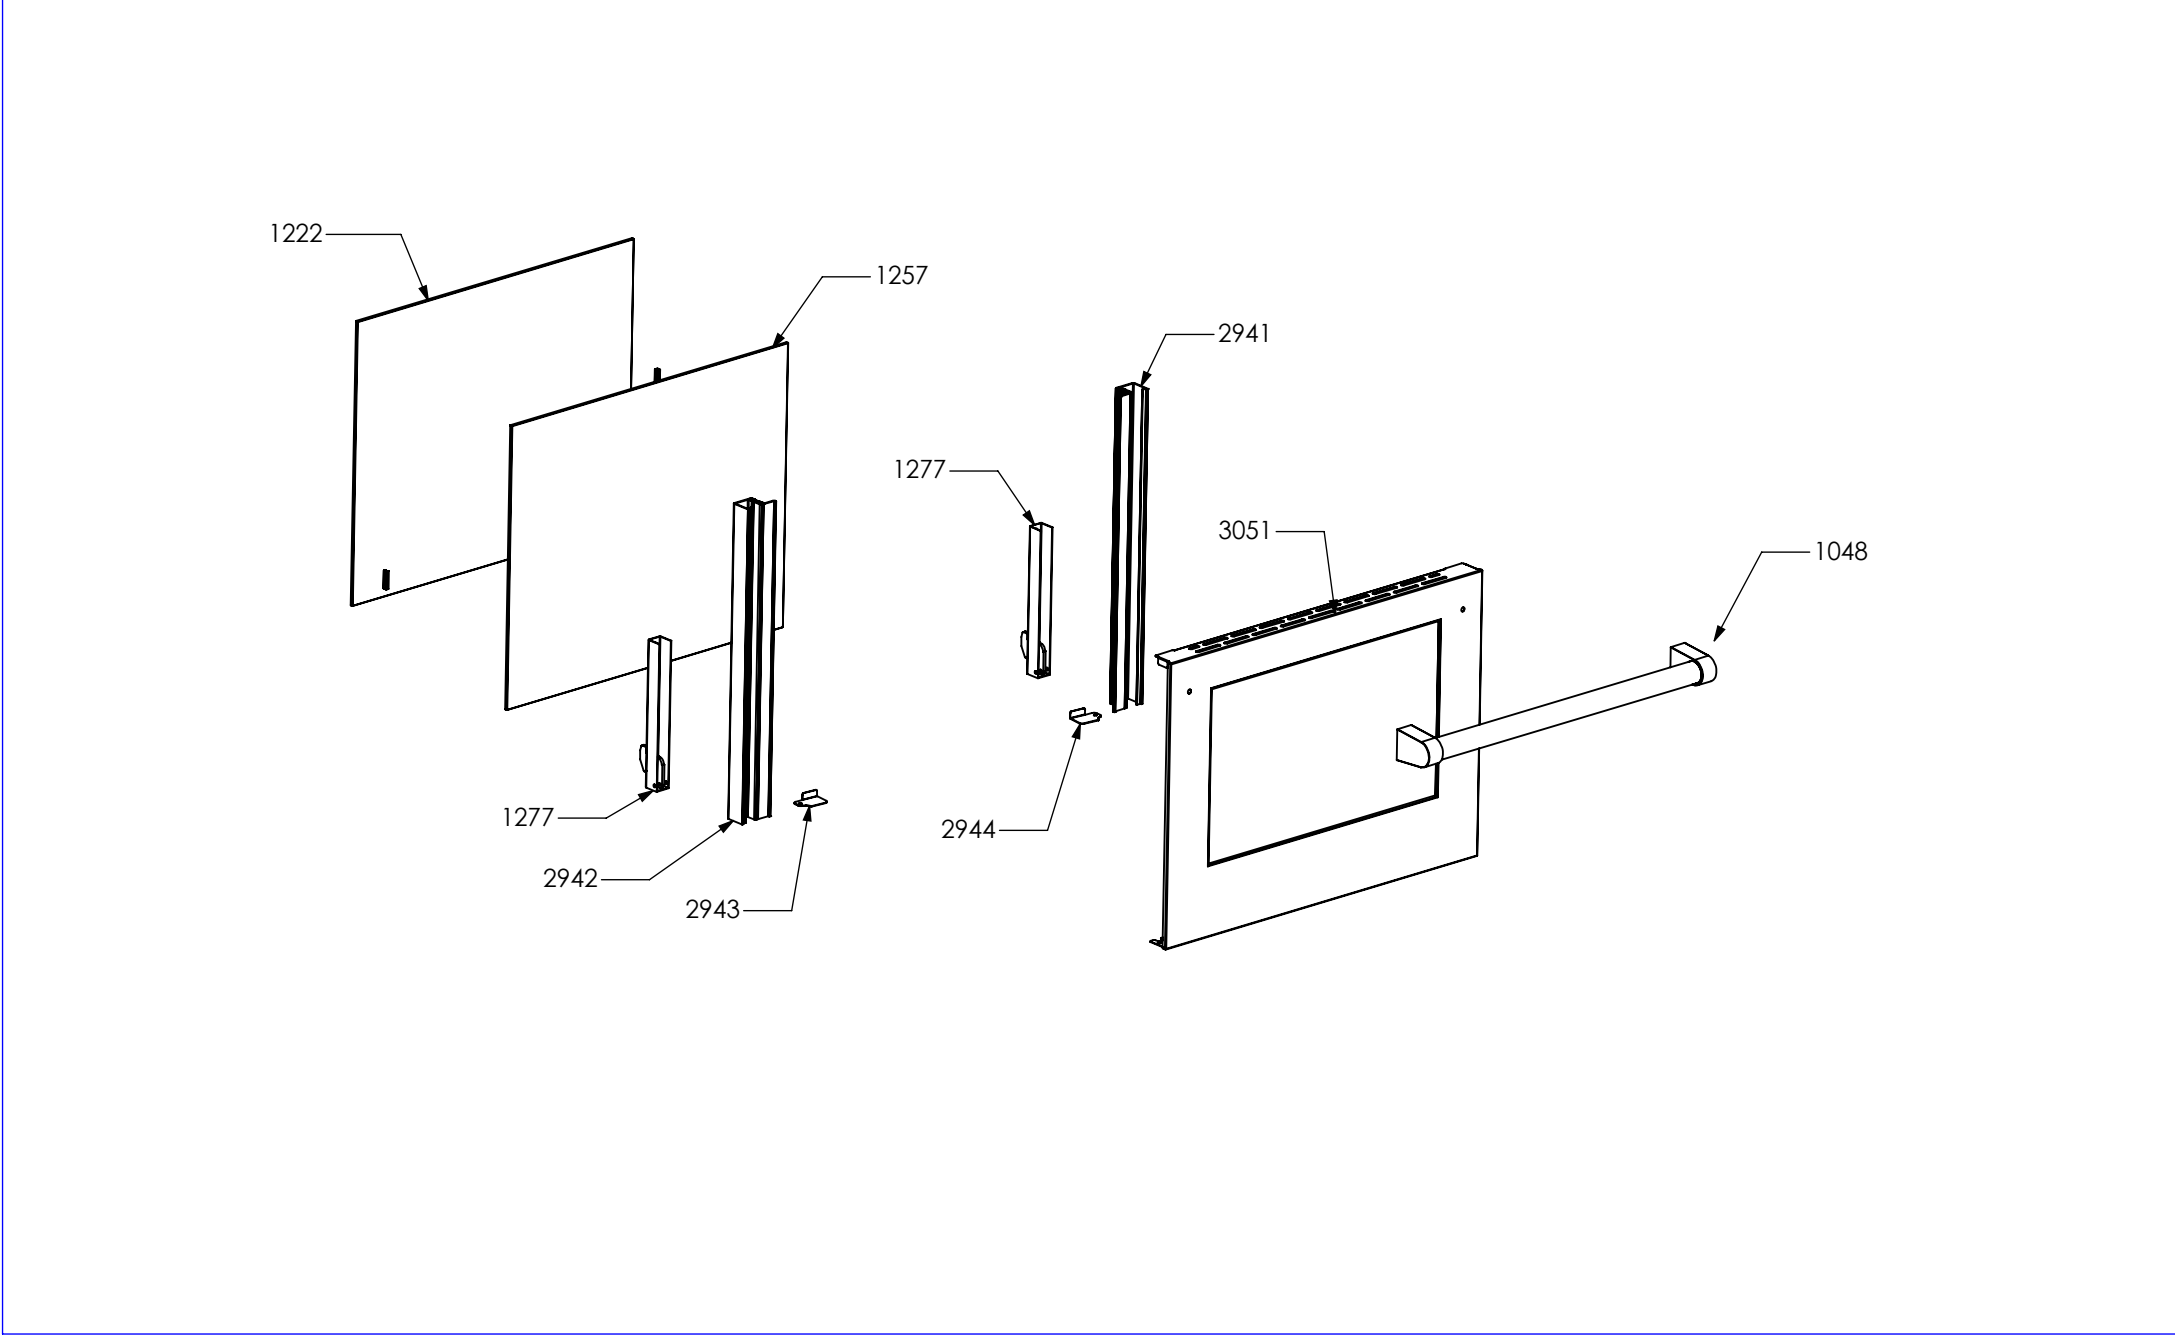

3896

1222

1257

2941

1277

3051

1048

1277

2944

2942

2943

N° Object	Code	Description	Qty
3896	GR6415	Assembly glued oven door 60 G/100 triple oven S.Steel	1
2941	GR4317	Assembly door 60 right bar profile 07	1
2942	GR4318	Assembly door 60 left bar profile 07	1
1048	ZS2130	Door oven handle for oven 60 chromed SLT cooker 100	1
1222	ZS2309	Inner glass oven door 60 G	1
1257	ZS2391	In-between glass oven door 60 G 04	1
1277	ZS2414	Door hinge for oven 60 G	2
1280	ZS2419	Spring for door glass assembling 04	6
2943	ZS4746	Right support for inner glass	1
2944	ZS4747	Left support for inner glass	1
3051	ZS5115	Glued external oven door 60 G/100 triple oven	1