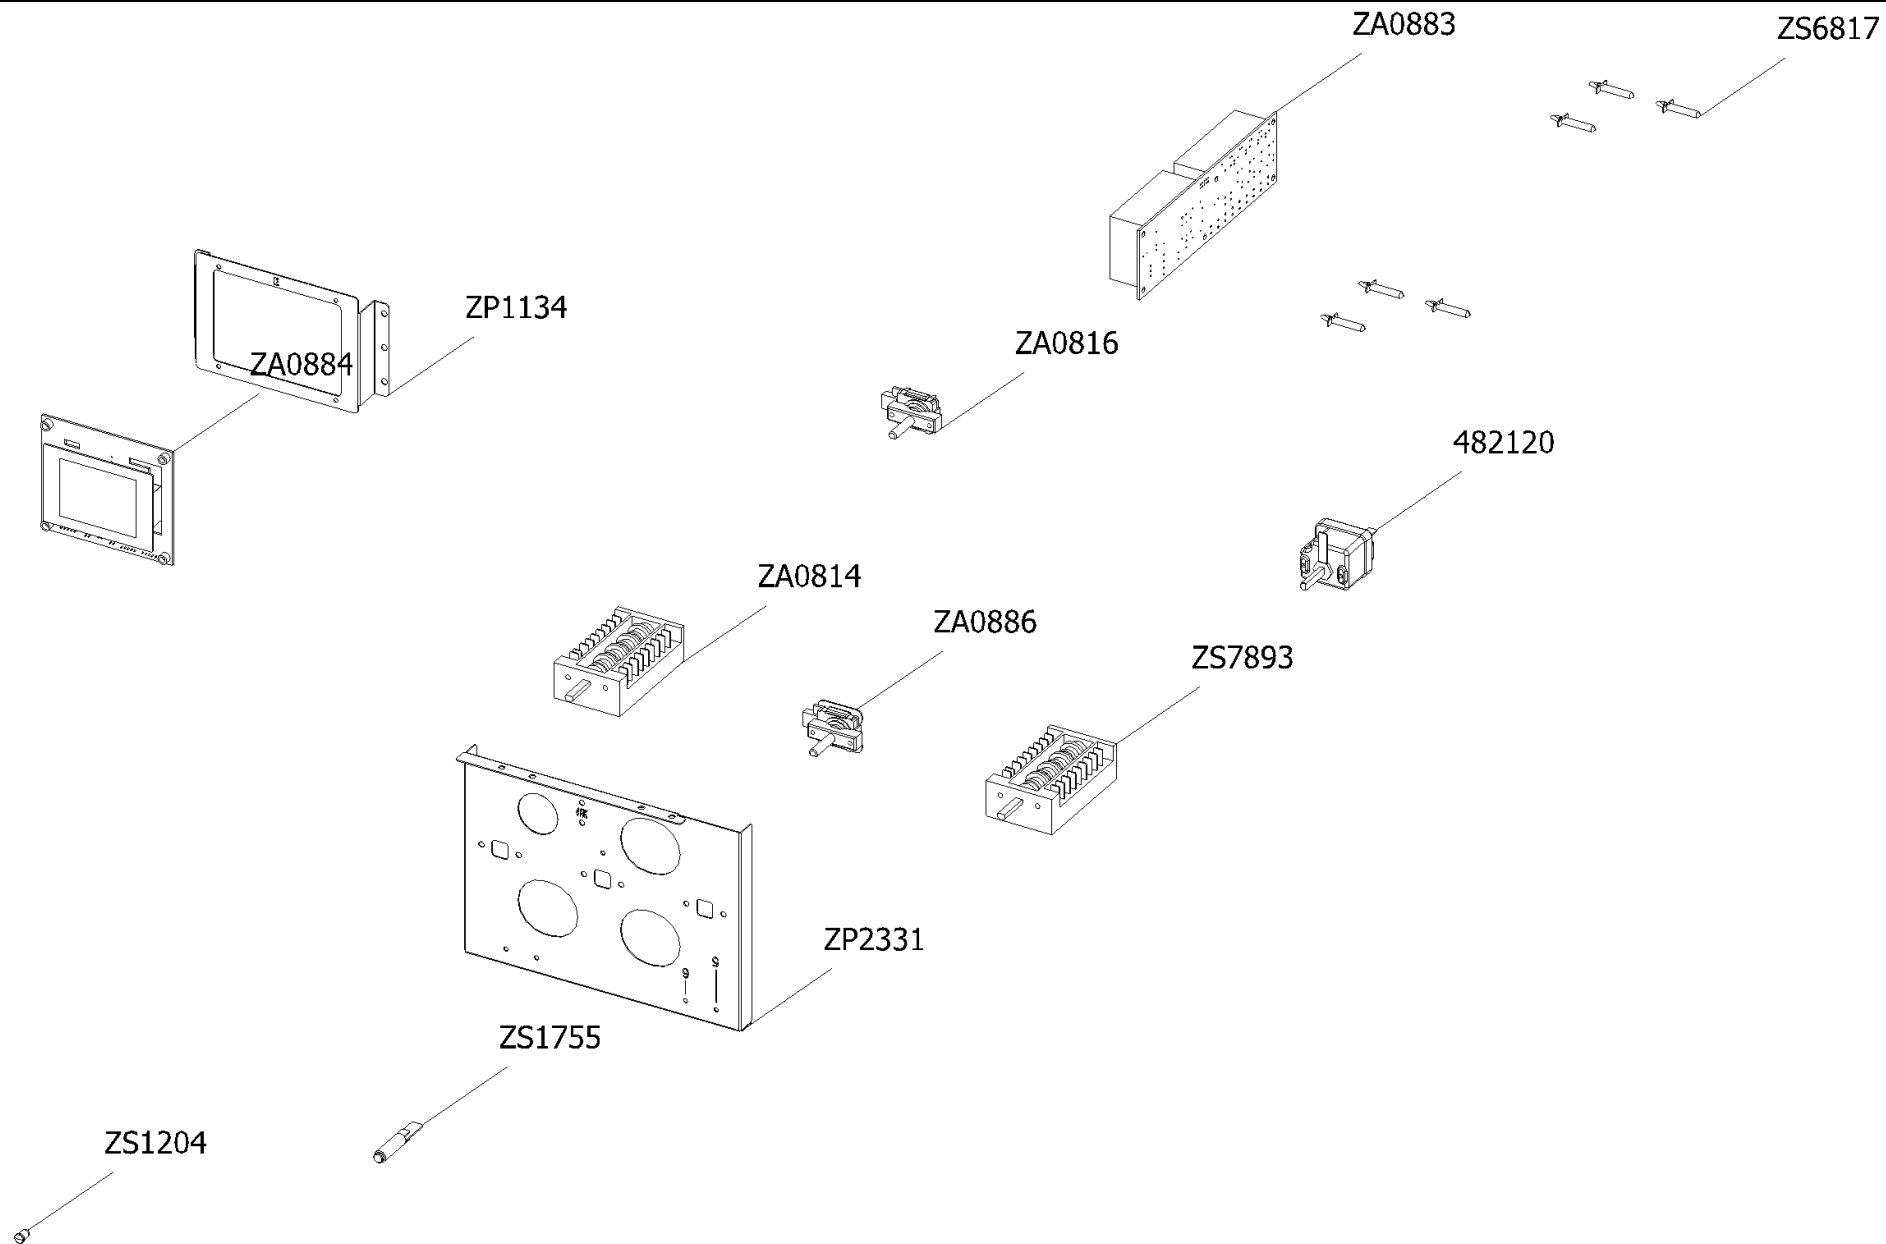

Cucina Enfasi EQ10FF-5FIW NF AB Steel 400/50 EU

CLIENTE

Code	Description	Qty	Code	Description	Qty
3D0043	Glued external grilling oven door 60/100 triple oven RAL 6005	2			
GP0287	Assembly control panel front 5FI zone ind electric oven ENF 100 Nero Fumo seryg.	1			
--> ZC0600	* Control panel front 5FI induction Enfasi 100 DC Nero Fumo with serygr.	1			
--> ZS8317	Display support	1			
ZA0469	Induction 5 element OCTA EGO 75.08016.610	1			
ZA0720	* Knob ATG Nero Fumo	9			
ZA0841	Timer - mechanical minute minder	1			
ZC0416	* Frontal bar profile cooker 100 DC Nero Fumo	1			
ZC1335	Rear bar profile cooker 100 Nero Fumo	1			
ZC1337	x	2			
ZC1520	Control panel front 4 burners Ascot 70 ANTHRACITE with serygr.	1			
ZP2205	x	2			
ZP2206	x	1			
ZP2472	Thermostat fixing bracket	1			
ZP2505	Upper cover fridge	2			
ZP2577	Assembly cooktop cooker 100 induction Prt/Drb enamelled	1			
ZP2581	Assembly cooktop cooker 100 induction Prt/Drb enamelled	1			
ZS2026	Thermostat TY60 N.O. fixing B	1			
ZS3171	Blocking plate hob-side Party	2			
ZS5377	Energy regulator for induction 230 V EGO EU	5			
ZS6026	Switch for induction encoder	5			
ZS6787	Encoders control board	1			
ZS6817	Feet for electronic components EGO	3			
ZS6904	Cover for induction terminal board	1			

Cucina Enfasi EQ10FF-5FIW NF AB Steel 400/50 EU

CLIENTE

Code	Description	Qty	Code	Description	Qty
482120	Thermostat cooker 192	1			
ZA0814	Commutator oven fast heat functions	1			
ZA0816	Energy regulator for oven 230 V	1			
ZA0883	Timer power board	1			
ZA0884	Timer (display)	1			
ZA0886	Encoder push oven	1			
ZP1134	Electrical display support	1			
ZP2331	x	1			
ZS1204	Transparent lens	1			
ZS1755	Fluorescent orange warning light	1			
ZS6817	Feet for electronic components EGO	6			
ZS7893	Commutator oven functions 060 R	1			