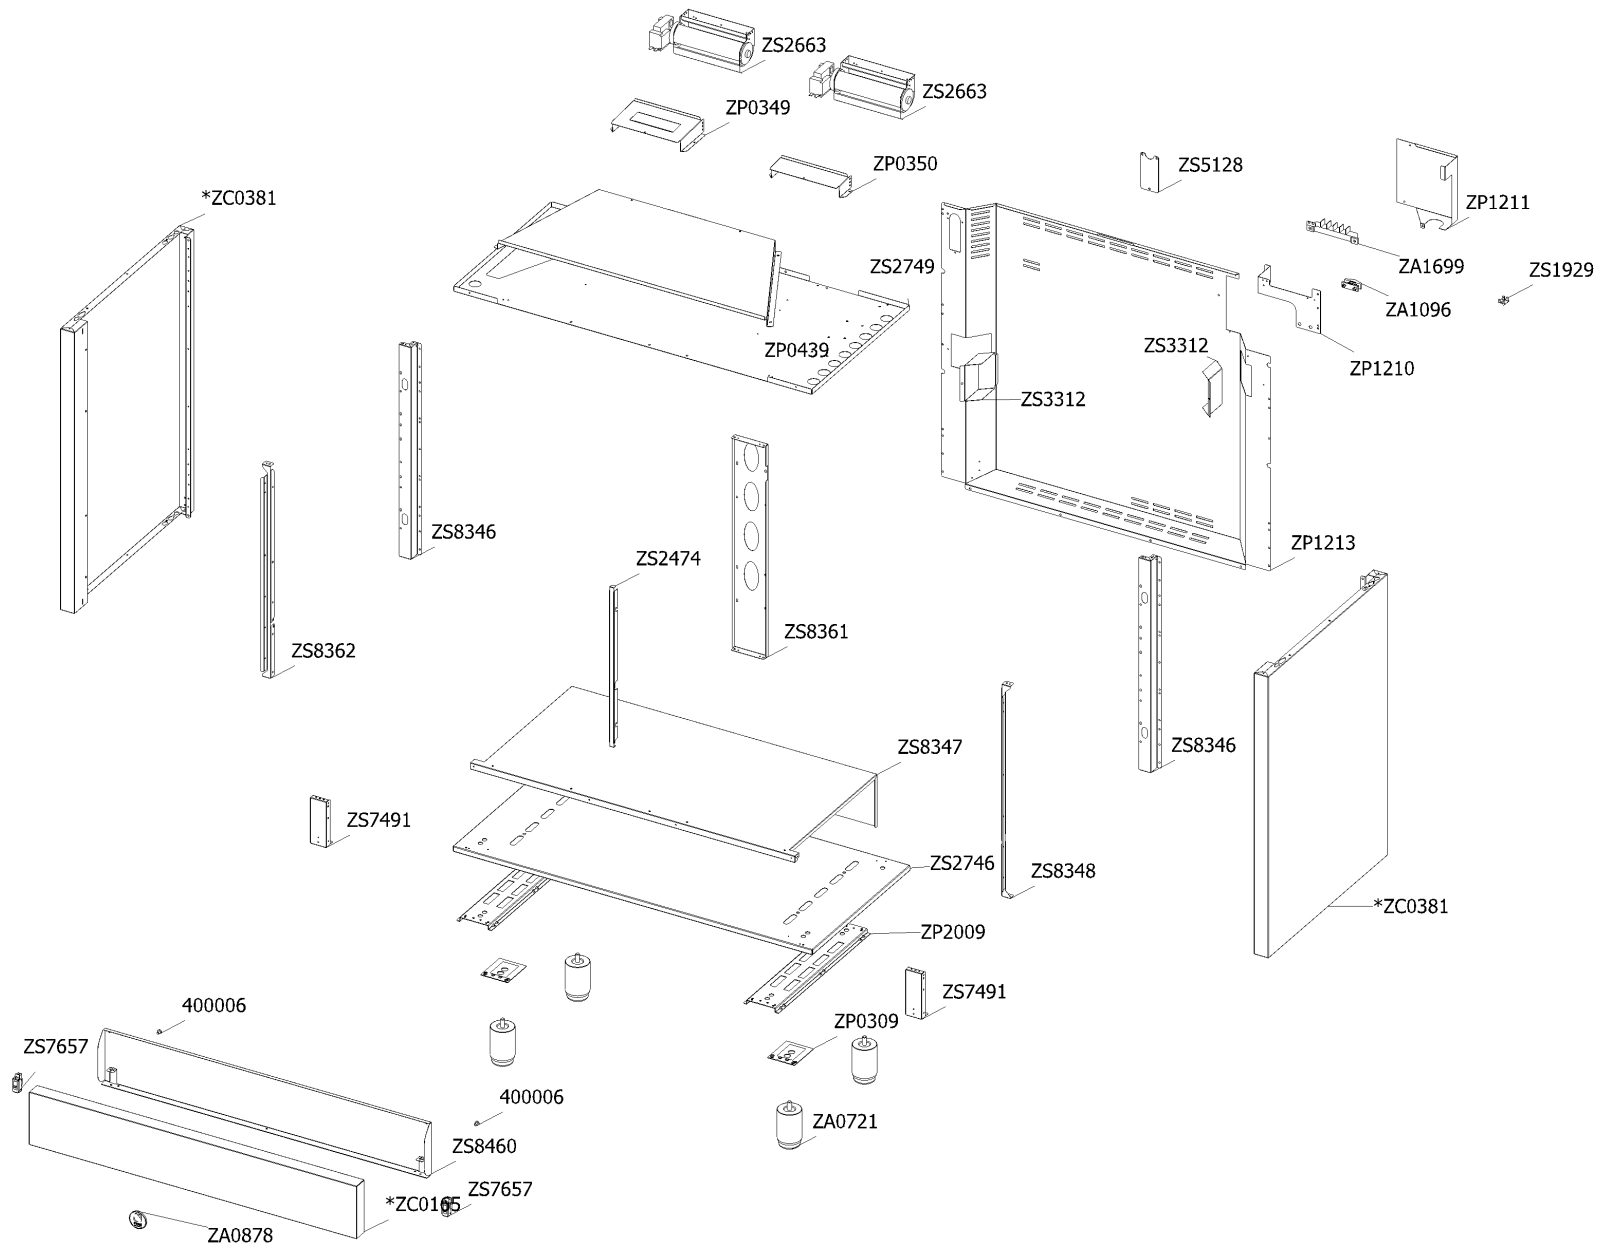

Cucina Enfasi EQ10FF-5FIW NF AB Steel 400/50 EU

CLIENTE

Code	Description	Qty	Code	Description	Qty
3D0043	Glued external grilling oven door 60/100 triple oven RAL 6005	2			
GP0287	Assembly control panel front 5FI zone ind electric oven ENF 100 Nero Fumo seryg.	1			
--> ZC0600	* Control panel front 5FI induction Enfasi 100 DC Nero Fumo with serygr.	1			
--> ZS8317	Display support	1			
ZA0469	Induction 5 element OCTA EGO 75.08016.610	1			
ZA0720	* Knob ATG Nero Fumo	9			
ZA0841	Timer - mechanical minute minder	1			
ZC0416	* Frontal bar profile cooker 100 DC Nero Fumo	1			
ZC1335	Rear bar profile cooker 100 Nero Fumo	1			
ZC1337	x	2			
ZC1520	Control panel front 4 burners Ascot 70 ANTHRACITE with serygr.	1			
ZP2205	x	2			
ZP2206	x	1			
ZP2472	Thermostat fixing bracket	1			
ZP2505	Upper cover fridge	2			
ZP2577	Assembly cooktop cooker 100 induction Prt/Drb enamelled	1			
ZP2581	Assembly cooktop cooker 100 induction Prt/Drb enamelled	1			
ZS2026	Thermostat TY60 N.O. fixing B	1			
ZS3171	Blocking plate hob-side Party	2			
ZS5377	Energy regulator for induction 230 V EGO EU	5			
ZS6026	Switch for induction encoder	5			
ZS6787	Encoders control board	1			
ZS6817	Feet for electronic components EGO	3			
ZS6904	Cover for induction terminal board	1			

Cucina Enfasi EQ10FF-5FIW NF AB Steel 400/50 EU

CLIENTE

Code	Description	Qty	Code	Description	Qty
482120	Thermostat cooker 192	1			
ZA0814	Commutator oven fast heat functions	1			
ZA0816	Energy regulator for oven 230 V	1			
ZA0883	Timer power board	1			
ZA0884	Timer (display)	1			
ZA0886	Encoder push oven	1			
ZP1134	Electrical display support	1			
ZP2331	x	1			
ZS1204	Transparent lens	1			
ZS1755	Fluorescent orange warning light	1			
ZS6817	Feet for electronic components EGO	6			
ZS7893	Commutator oven functions 060 R	1			