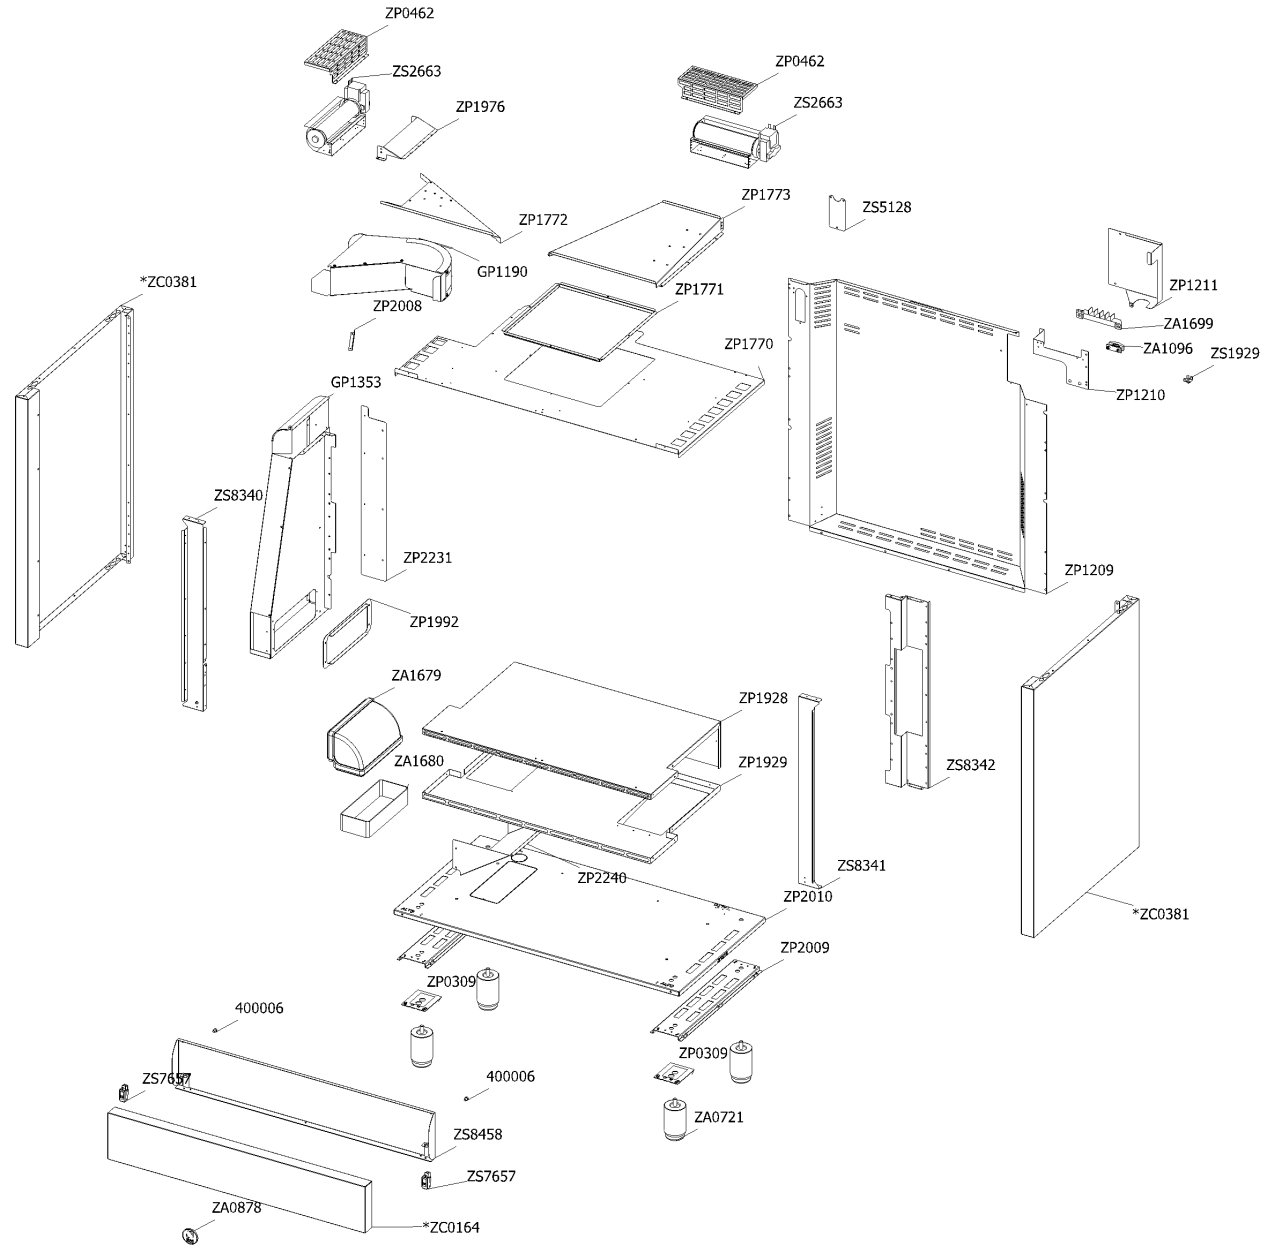

# Cucina Enfasi EQ9F-4FIKW NF AB Steel 400/50 EU

CLIENTE

Code	Description	Qty	Code	Description	Qty
GP1129	Assembly control panel front 5FI zones induct electric oven ENF 90 NF serygr.	1			
--> ZC1137	* Control panel front 4FIK induction Enfasi 90 Nero fumo with serygr.	1			
--> ZS8317	Display support	1			
GP1433	Assembly complete cover touch control hood	1			
--> ZP2335	Touch control cover	1			
ZA0720	* Knob ATG Nero Fumo	7			
ZA0841	Timer - mechanical minute minder	1			
ZA1154	Induction 2 element OCTA EGO 75.08011.586	2			
ZA1631	Protection sponge for touch control hood	1			
ZA1633	Body hood	1			
ZA1635	Touch control board	1			
ZA1655	Hood filter	2			
ZC0382	* Frontal bar profile cooker 90 Nero fumo	1			
ZC1334	Rear bar profile cooker 090 Nero Fumo	1			
ZC1337	x	2			
ZC1516	Control panel front 5/6 burners Ascot 90 AA	1			
ZC1519	Control panel front 4 burners Ascot 70 ANTHRACITE with serygr.	1			
ZP2205	x	2			
ZP2311	x	1			
ZP2472	Thermostat fixing bracket	2			
ZP2505	Upper cover fridge	1			
ZP2576	Assembly cooktop cooker 100 induction Prt/Drb enamelled	1			
ZP2578	Assembly cooktop cooker 100 induction Prt/Drb enamelled	1			
ZS2026	Thermostat TY60 N.O. fixing B	2			
ZS3171	Blocking plate hob-side Party	2			
ZS5377	Energy regulator for induction 230 V EGO EU	4			
ZS6026	Switch for induction encoder	4			
ZS6787	Encoders control board	2			
ZS6817	Feet for electronic components EGO	6			

**Cucina Enfasi EQ9F-4FIKW NF AB Steel 400/50 EU**

CLIENTE

<b>Code</b>	<b>Description</b>	<b>Qty</b>	<b>Code</b>	<b>Description</b>	<b>Qty</b>
ZA0814	Commutator oven fast heat functions	1			
ZA0816	Energy regulator for oven 230 V	1			
ZA0883	Timer power board	1			
ZA0884	Timer (display)	1			
ZA0886	Encoder push oven	1			
ZP1134	Electrical display support	1			
ZP2313	x	1			
ZP2524	Drip tray top BBQ 70/90	1			
ZS6817	Feet for electronic components EGO	6			