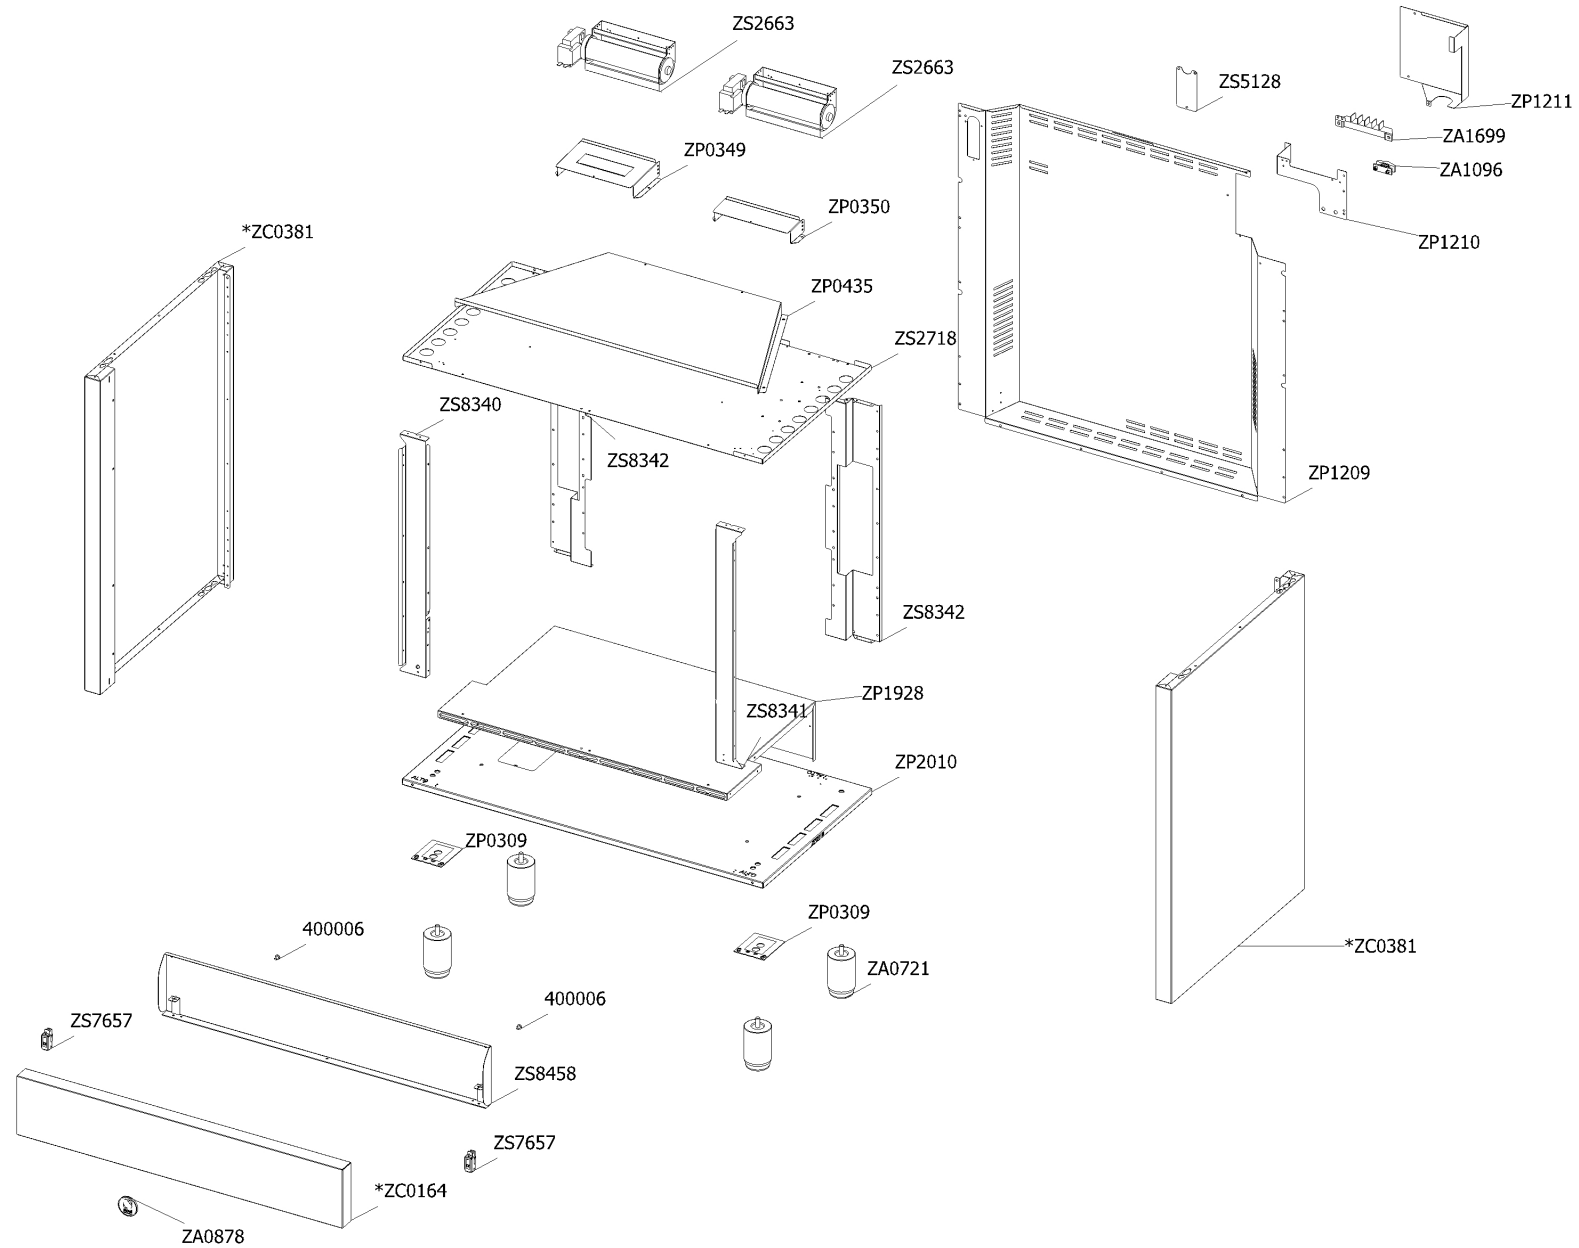

Cucina Enfasi EQ9F-5FIW NF AB Steel 400/50 EU

CLIENTE

Code	Description	Qty	Code	Description	Qty
3D0043	Glued external grilling oven door 60/100 triple oven RAL 6005	2			
GP1014	Assembly control panel front 5FI zones induct electric oven ENF 90 NF serygr.	1			
--> ZC0594	* Control panel front 5FI induction Enfasi 90 Nero Fumo with serygr.	1			
--> ZS8317	Display support	1			
ZA0469	Induction 5 element OCTA EGO 75.08016.610	1			
ZA0720	* Knob ATG Nero Fumo	8			
ZA0841	Timer - mechanical minute minder	1			
ZC0382	* Frontal bar profile cooker 90 Nero fumo	1			
ZC1334	Rear bar profile cooker 090 Nero Fumo	1			
ZC1337	x	2			
ZC1519	Control panel front 4 burners Ascot 70 ANTHRACITE with serygr.	1			
ZP2205	x	2			
ZP2206	x	1			
ZP2472	Thermostat fixing bracket	1			
ZP2576	Assembly cooktop cooker 100 induction Prt/Drb enamelled	1			
ZP2579	Assembly cooktop cooker 100 induction Prt/Drb enamelled	1			
ZS2026	Thermostat TY60 N.O. fixing B	1			
ZS2665	Support for fan timelag device	1			
ZS5377	Energy regulator for induction 230 V EGO EU	5			
ZS6026	Switch for induction encoder	5			
ZS6787	Encoders control board	1			
ZS6817	Feet for electronic components EGO	3			
ZS6904	Cover for induction terminal board	1			

Cucina Enfasi EQ9F-5FIW NF AB Steel 400/50 EU

CLIENTE

Code	Description	Qty	Code	Description	Qty
ZA0814	Commutator oven fast heat functions	1			
ZA0816	Energy regulator for oven 230 V	1			
ZA0883	Timer power board	1			
ZA0884	Timer (display)	1			
ZA0886	Encoder push oven	1			
ZP1134	Electrical display support	1			
ZP2313	x	1			
ZP2524	Drip tray top BBQ 70/90	1			
ZS6817	Feet for electronic components EGO	6			