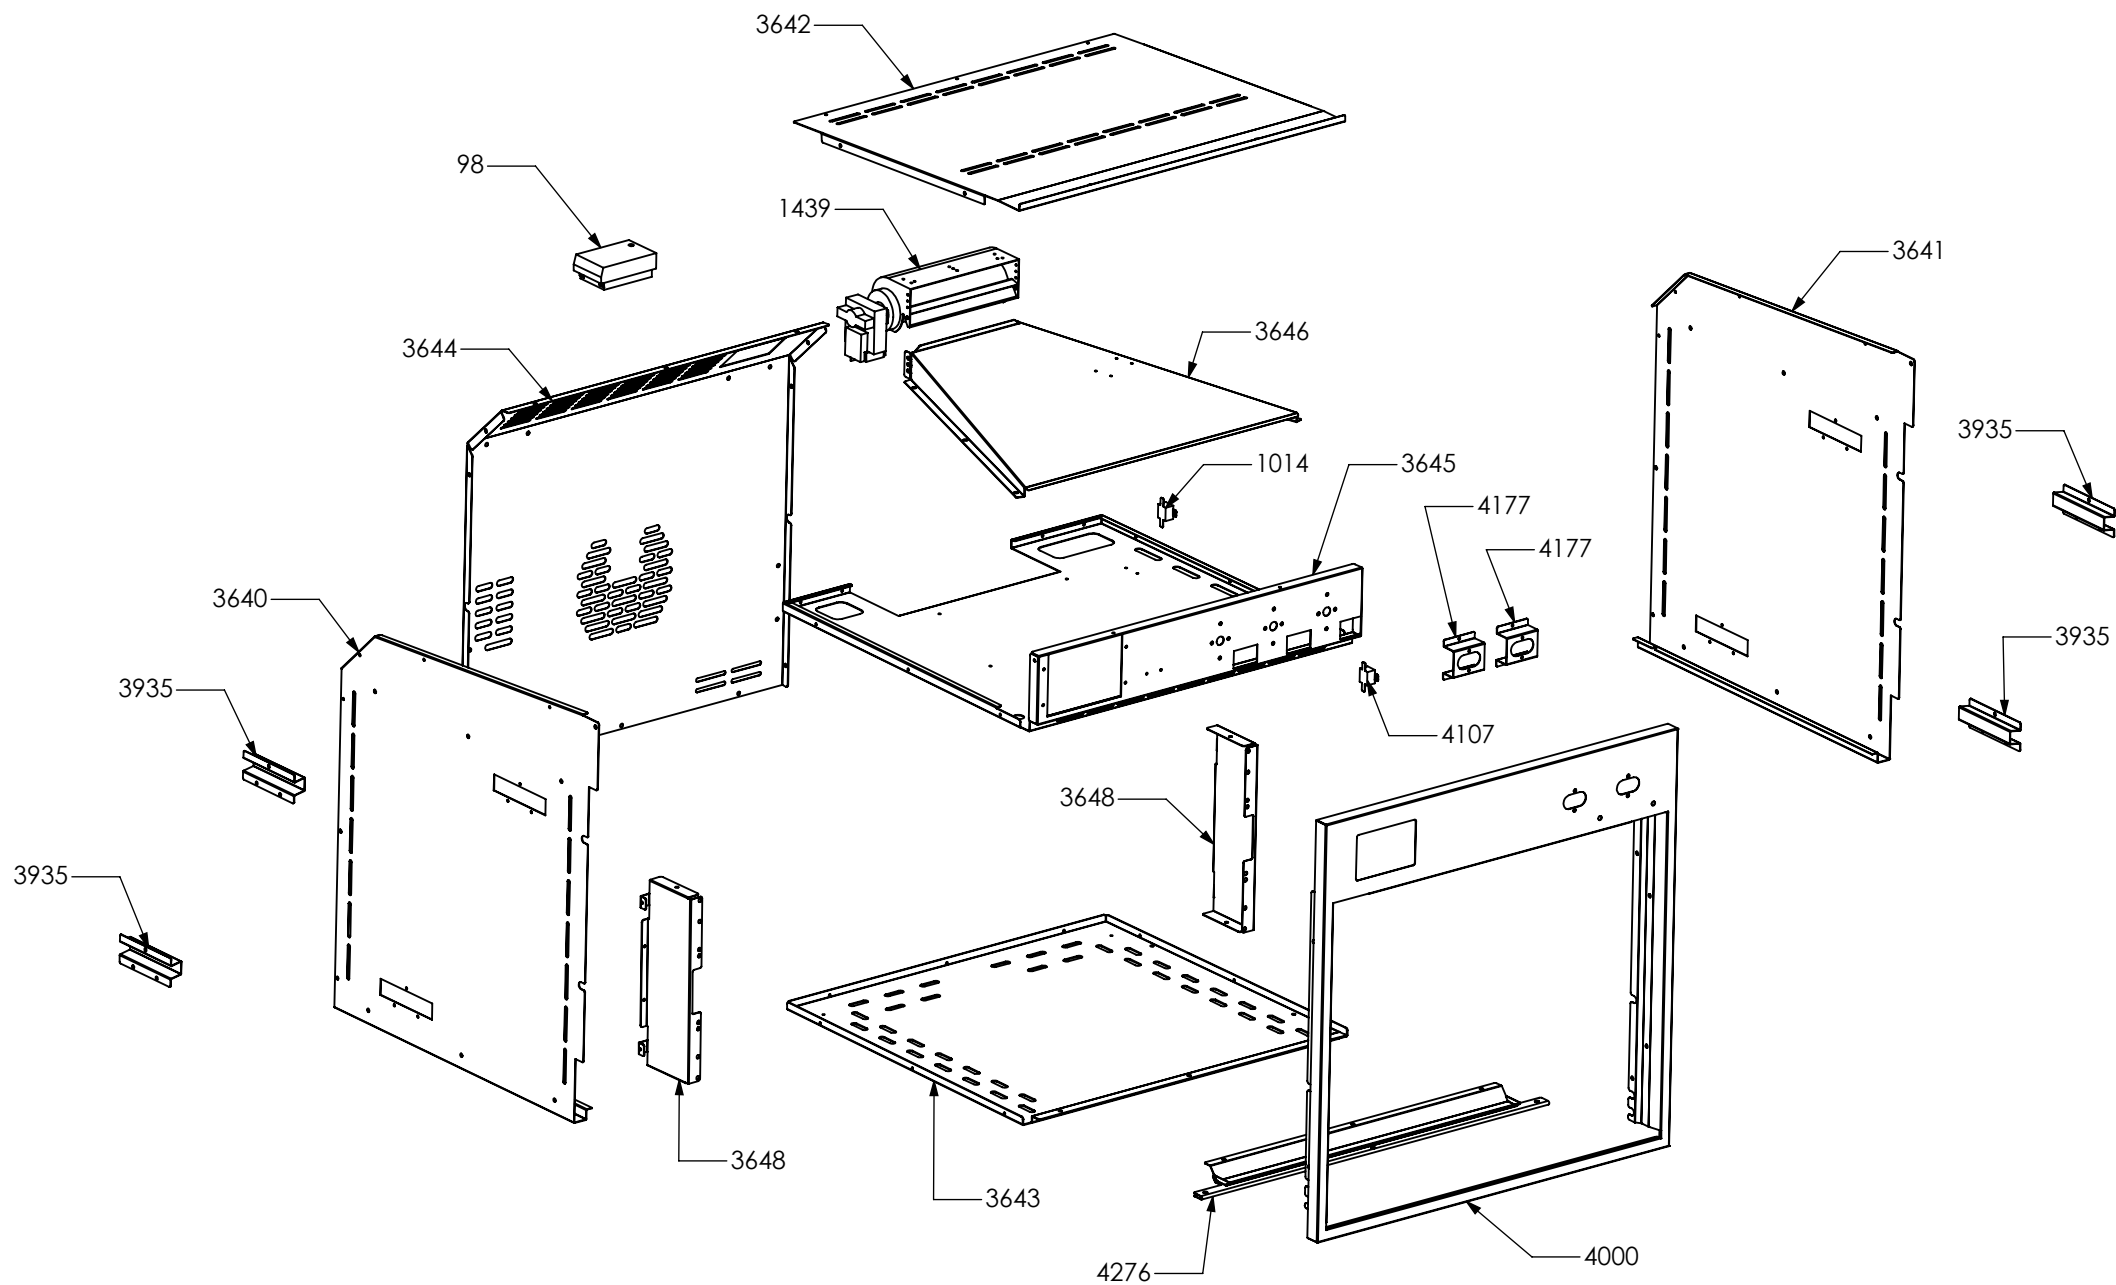

Nuovi componenti Serie Q | New components Q Series

Rif. Esploso	Codice	Descrizione	Q.ta
98	481913	Terminal board for oven 32 PA 233	1
1014	ZS2026	Thermostat TY60 N.O. fixing B	1
1439	ZS2663	Tangential oven fan L=180 Plaset (AU)	1
3640	ZS5704	Left guard for oven 060/090	1
3641	ZS5705	Right guard for oven 060/090	1
3642	ZS5706	Upper guard for oven AGF 060	1
3643	ZS5707	Lower guard for oven AGF 060	1
3644	ZS5708	Rear guard for oven AGF 060	1
3645	ZS5709	Muffle fan guard oven AGF 060 DC Ascot / Genesi	1
3646	ZS5710	Air conveyor for oven 060/060 DC	1
3648	ZS5712	Rear support for muffle left/right side oven	2
3935	ZS6313	Lateral handle	4
4000	ZS6530	Control panel Genesi oven 60 S.STEEL	1
4107	ZS6596	Thermoswitch 16 Ampere	1
4177	ZS6694	Commutator support 1 control	2
4276	ZS6809	Bracket condensate collection 60 complete	1

Rif. Esploso	Codice	Descrizione	Q.ta
94	481814	Commutator multif. for 90 built-in oven(no pizza)	1
455	ZS1075	Thermostat for built-in oven	1
538	ZS1204	Led transparent	2
539	ZS1205	Fluorescent green warning light	1
823	ZS1755	Fluorescent orange warning light	1
2133	ZS3047	Knob for cooker Sintesi SLT	2
3649	ZS5713	Electrical display support	1
3921	ZS6051	Glass lcd 3 holes	1
3936	ZS6334	Timer (blue led) 3 TT SIEBE Touch meat probe	1
4006	ZS6538	Commutator oven fast heat functions	1

Rif. Esploso	Codice	Descrizione	Q.ta
2601	GR2550	Assembly glued oven door 60/100 double oven	1
2937	GR4313	Assembly door 30/60/90 right bar profile 07	1
2938	GR4314	Assembly door 30/60/90 left bar profile 07	1
1048	ZS2130	Door oven handle for oven 60 chromed SLT cooker 100	1
1334	ZS2308	Inner glass oven door 60	1
1337	ZS2393	In-between glass oven door 60 04	1
1339	ZS2416	Door hinge for multifunction oven 60	2
1280	ZS2419	Spring for door glass assembling 04	6
1383	ZS2550	Glued external oven door 60/100 double oven	1
2943	ZS4746	Right support for inner glass	1
2944	ZS4747	Left support for inner glass	1