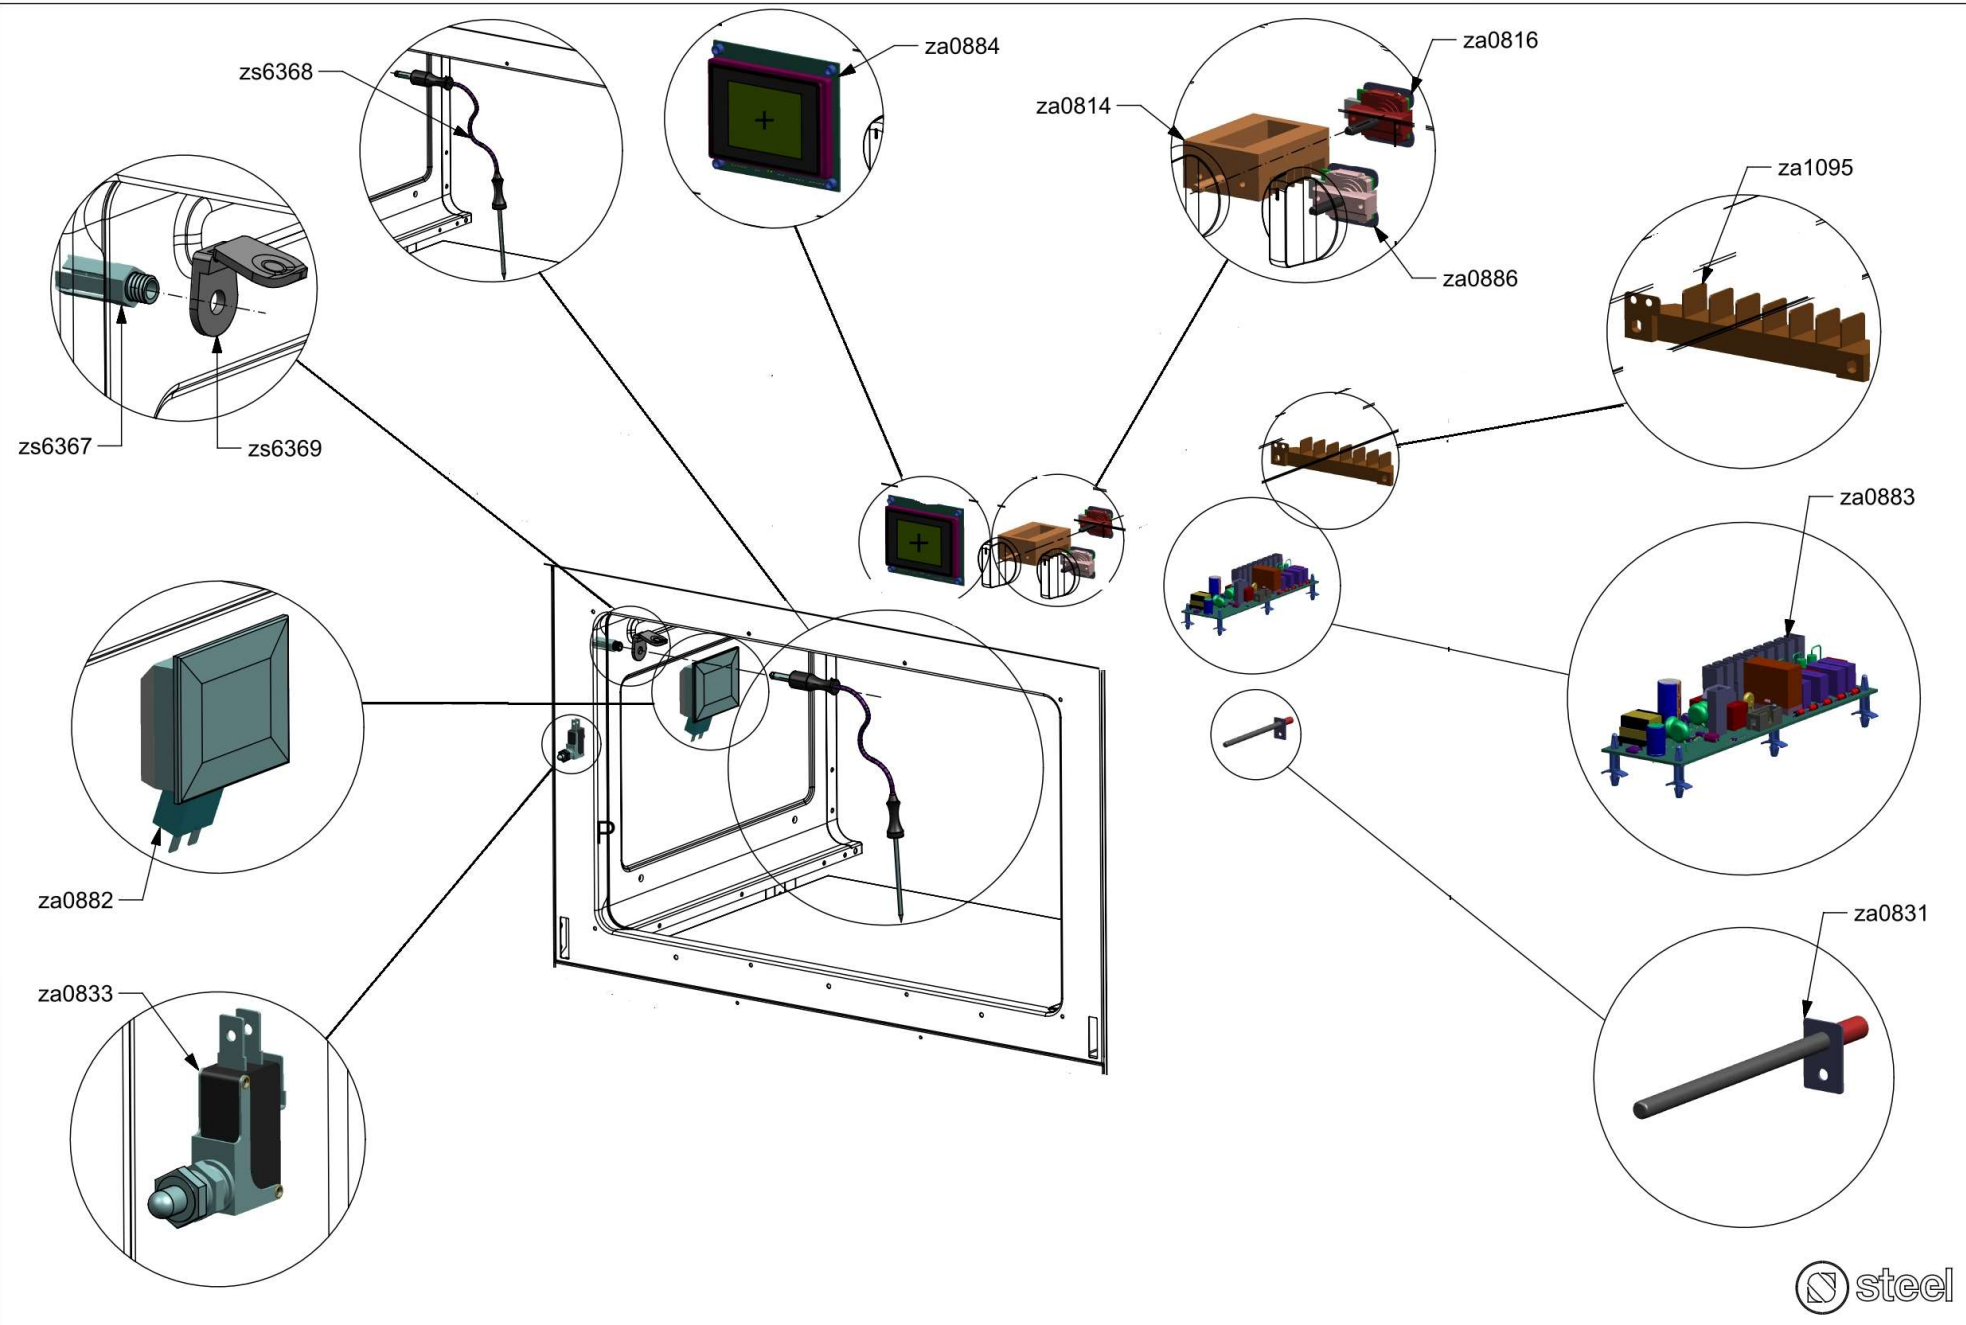

Nuovi componenti Serie Q | New components Q Series

Rif. Esploso	Codice	Descrizione	Q.ta
98	481913	Terminal board for oven 32 PA 233	1
1014	ZS2026	Thermostat TY60 N.O. fixing B	1
1439	ZS2663	Tangential oven fan L=180 Plaset (AU)	1
3640	ZS5704	Left guard for oven 060/090	1
3641	ZS5705	Right guard for oven 060/090	1
3642	ZS5706	Upper guard for oven AGF 060	1
3643	ZS5707	Lower guard for oven AGF 060	1
3644	ZS5708	Rear guard for oven AGF 060	1
3645	ZS5709	Muffle fan guard oven AGF 060 DC Ascot / Genesi	1
3646	ZS5710	Air conveyor for oven 060/060 DC	1
3648	ZS5712	Rear support for muffle left/right side oven	2
3935	ZS6313	Lateral handle	4
4000	ZS6530	Control panel Genesi oven 60 S.STEEL	1
4107	ZS6596	Thermoswitch 16 Ampere	1
4177	ZS6694	Commutator support 1 control	2
4276	ZS6809	Bracket condensate collection 60 complete	1

Rif. Esploso	Codice	Descrizione	Q.ta
94	481814	Commutator multif. for 90 built-in oven(no pizza)	1
455	ZS1075	Thermostat for built-in oven	1
538	ZS1204	Led transparent	2
539	ZS1205	Fluorescent green warning light	1
823	ZS1755	Fluorescent orange warning light	1
2133	ZS3047	Knob for cooker Sintesi SLT	2
3649	ZS5713	Electrical display support	1
3921	ZS6051	Glass lcd 3 holes	1
3936	ZS6334	Timer (blue led) 3 TT SIEBE Touch meat probe	1
4006	ZS6538	Commutator oven fast heat functions	1

Rif. Esploso	Codice	Descrizione	Q.ta
2601	GR2550	Assembly glued oven door 60/100 double oven	1
2937	GR4313	Assembly door 30/60/90 right bar profile 07	1
2938	GR4314	Assembly door 30/60/90 left bar profile 07	1
1048	ZS2130	Door oven handle for oven 60 chromed SLT cooker 100	1
1334	ZS2308	Inner glass oven door 60	1
1337	ZS2393	In-between glass oven door 60 04	1
1339	ZS2416	Door hinge for multifunction oven 60	2
1280	ZS2419	Spring for door glass assembling 04	6
1383	ZS2550	Glued external oven door 60/100 double oven	1
2943	ZS4746	Right support for inner glass	1
2944	ZS4747	Left support for inner glass	1