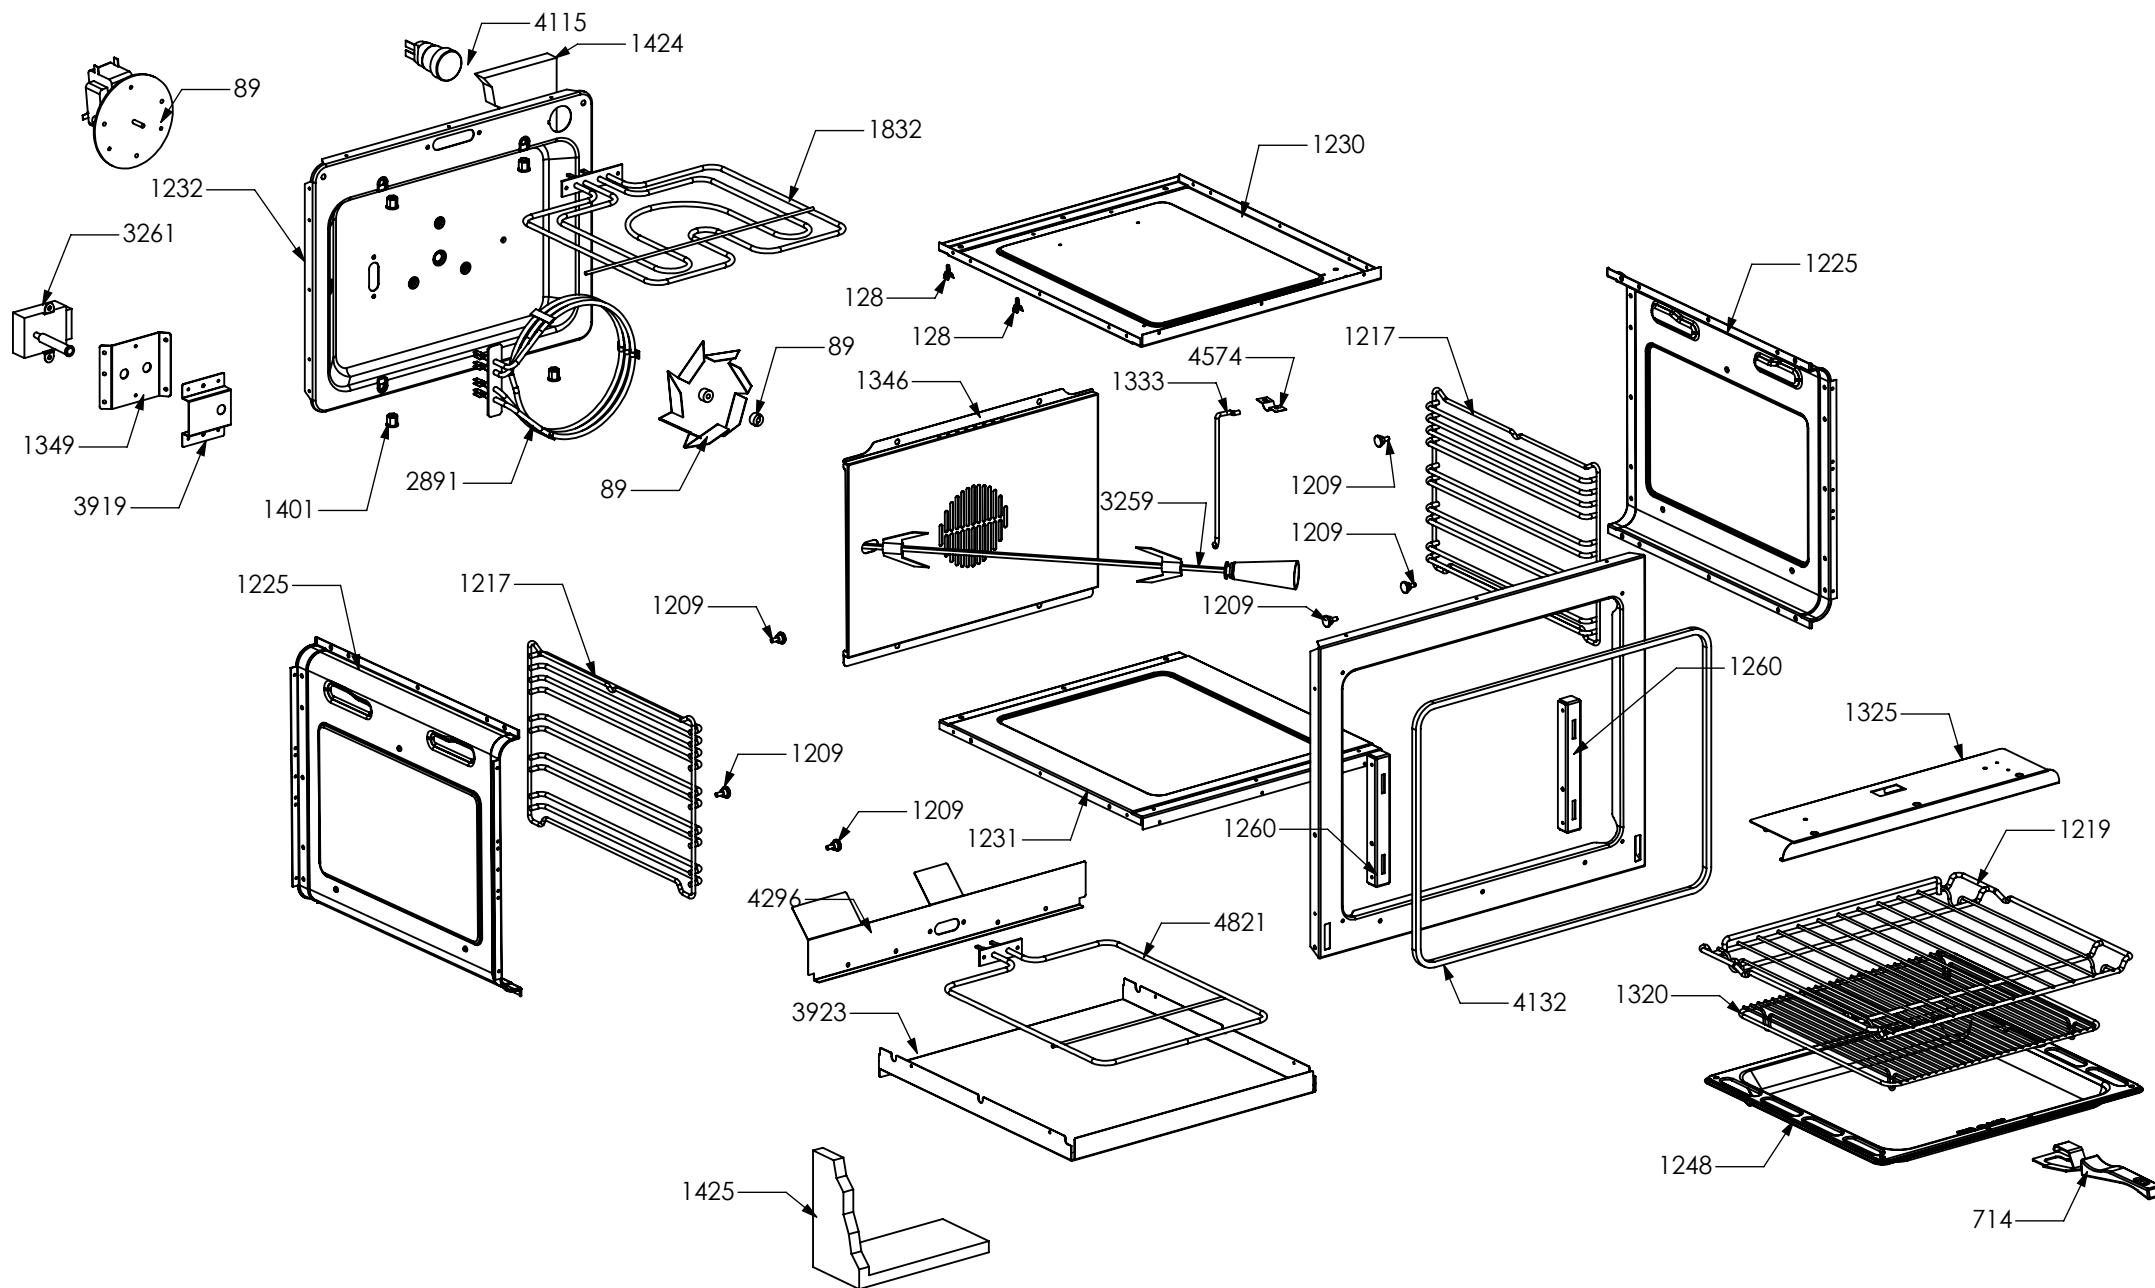

Nuovi componenti Serie Q | New components Q Series

Rif. Esploso	Codice	Descrizione	Q.ta
98	481913	Terminal board for oven 32 PA 233	1
1014	ZS2026	Thermostat TY60 N.O. fixing B	1
1439	ZS2663	Tangential oven fan L=180 Plaset (AU)	1
3640	ZS5704	Left guard for oven 060/090	1
3641	ZS5705	Right guard for oven 060/090	1
3642	ZS5706	Upper guard for oven AGF 060	1
3643	ZS5707	Lower guard for oven AGF 060	1
3644	ZS5708	Rear guard for oven AGF 060	1
3645	ZS5709	Muffle fan guard oven AGF 060 DC Ascot / Genesi	1
3646	ZS5710	Air conveyor for oven 060/060 DC	1
3648	ZS5712	Rear support for muffle left/right side oven	2
3935	ZS6313	Lateral handle	4
4000	ZS6530	Control panel Genesi oven 60 S.STEEL	1
4107	ZS6596	Thermoswitch 16 Ampere	1
4177	ZS6694	Commutator support 1 control	2
4276	ZS6809	Bracket condensate collection 60 complete	1

Rif. Esploso	Codice	Descrizione	Q.ta
94	481814	Commutator multif. for 90 built-in oven(no pizza)	1
455	ZS1075	Thermostat for built-in oven	1
538	ZS1204	Led transparent	2
539	ZS1205	Fluorescent green warning light	1
823	ZS1755	Fluorescent orange warning light	1
2133	ZS3047	Knob for cooker Sintesi SLT	2
3649	ZS5713	Electrical display support	1
3921	ZS6051	Glass lcd 3 holes	1
3936	ZS6334	Timer (blue led) 3 TT SIEBE Touch meat probe	1
4006	ZS6538	Commutator oven fast heat functions	1

Rif. Esploso	Codice	Descrizione	Q.ta
2601	GR2550	Assembly glued oven door 60/100 double oven	1
2937	GR4313	Assembly door 30/60/90 right bar profile 07	1
2938	GR4314	Assembly door 30/60/90 left bar profile 07	1
1048	ZS2130	Door oven handle for oven 60 chromed SLT cooker 100	1
1334	ZS2308	Inner glass oven door 60	1
1337	ZS2393	In-between glass oven door 60 04	1
1339	ZS2416	Door hinge for multifunction oven 60	2
1280	ZS2419	Spring for door glass assembling 04	6
1383	ZS2550	Glued external oven door 60/100 double oven	1
2943	ZS4746	Right support for inner glass	1
2944	ZS4747	Left support for inner glass	1