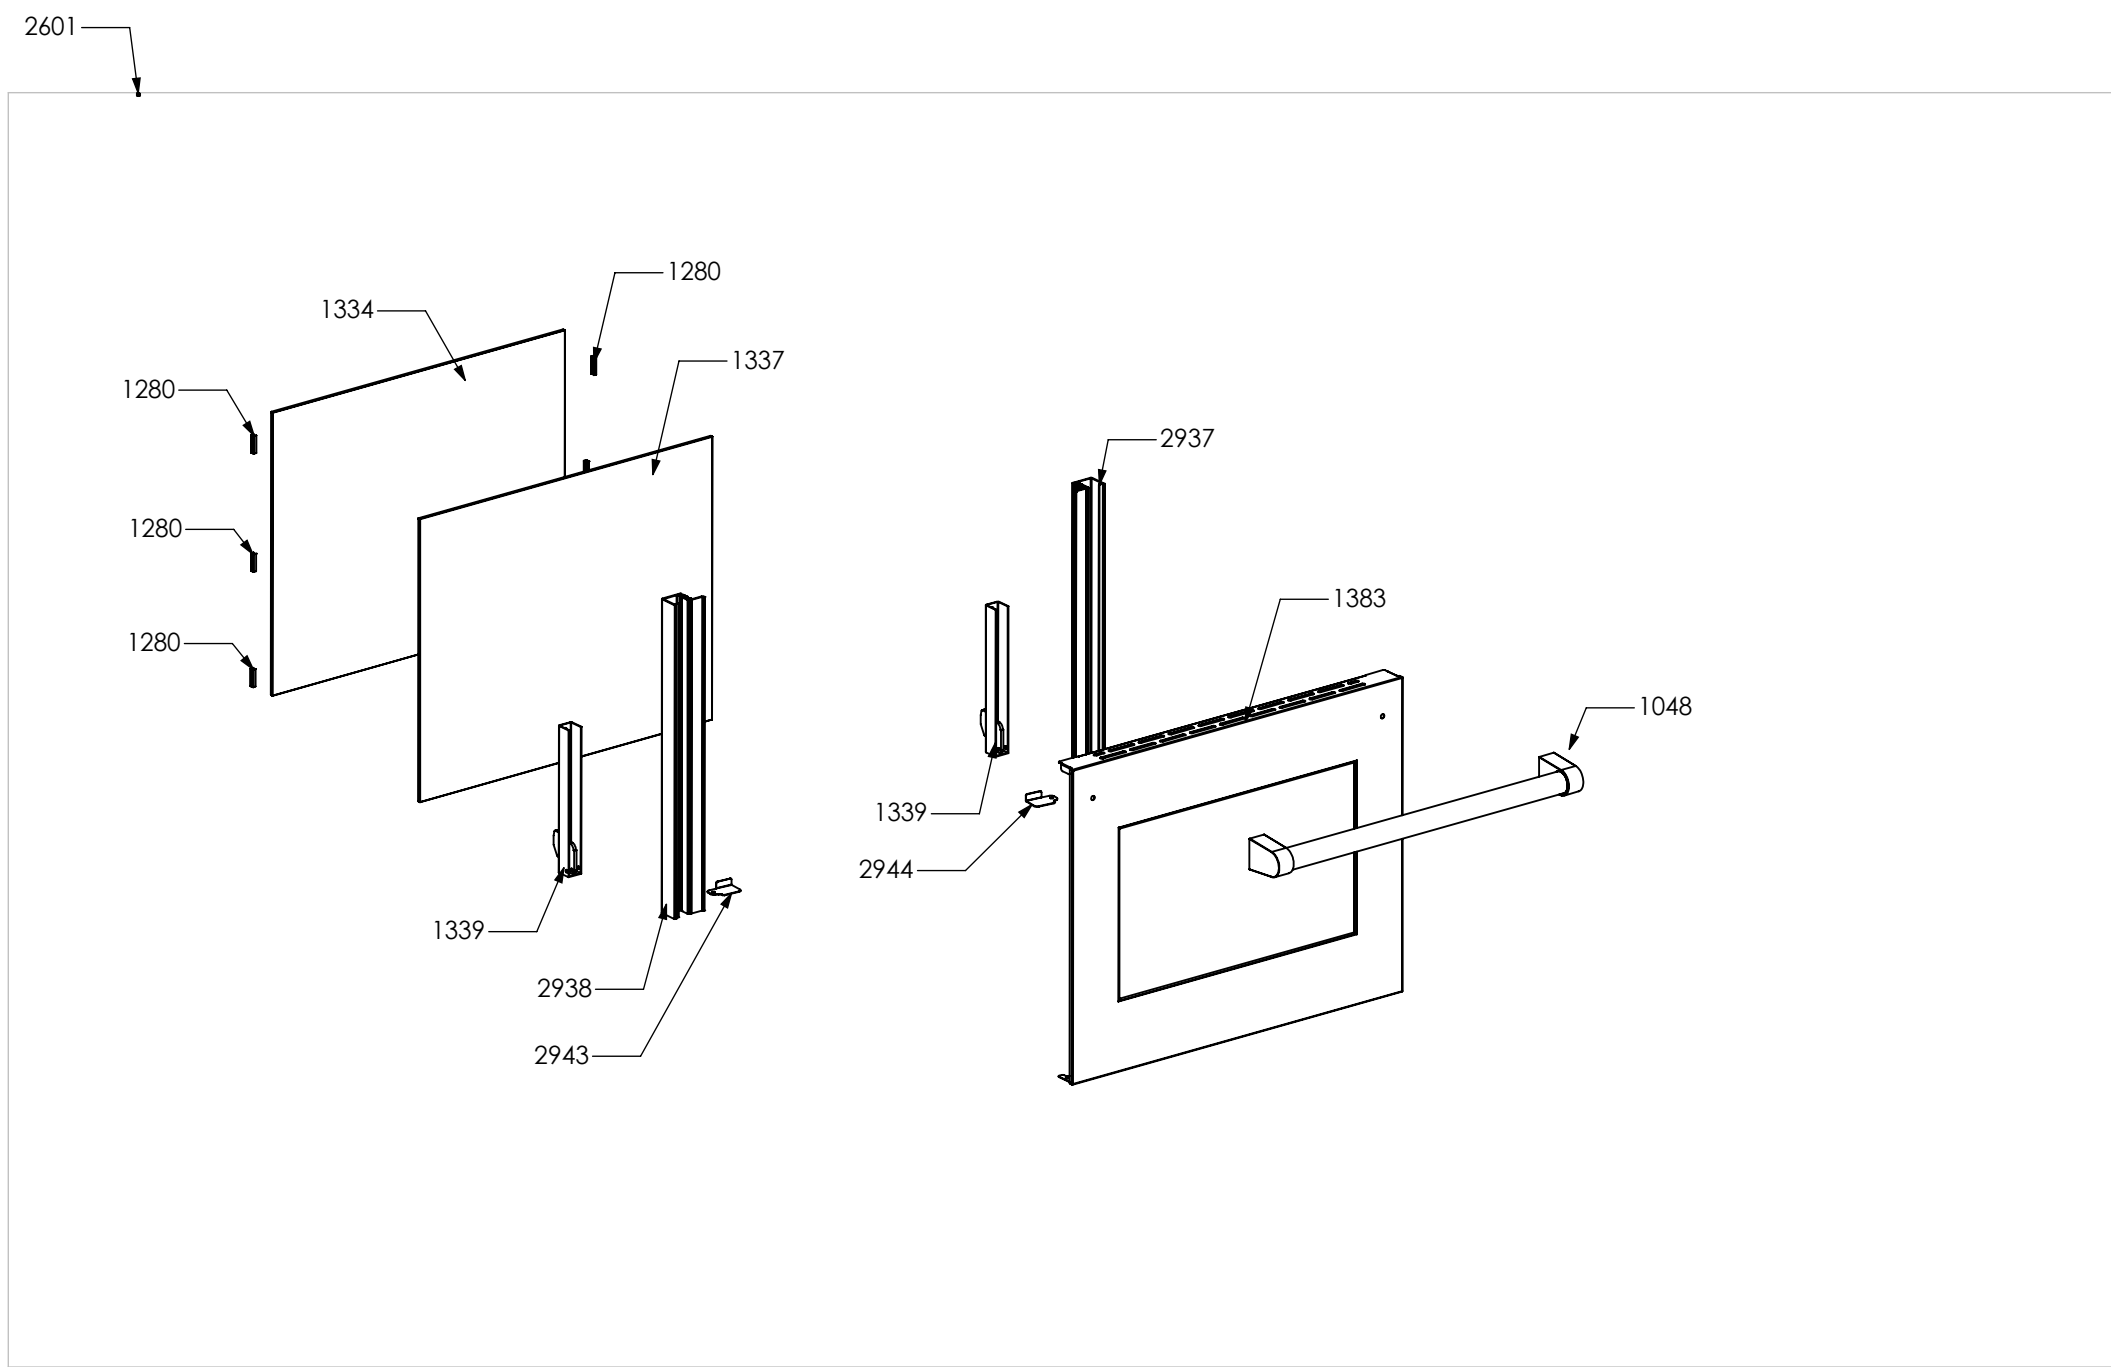

Nuovi componenti Serie Q | New components Q Series

Rif. Esploso	Codice	Descrizione	Q.ta
98	481913	Terminal board for oven 32 PA 233	1
1014	ZS2026	Thermostat TY60 N.O. fixing B	1
1439	ZS2663	Tangential oven fan L=180 Plaset (AU)	1
3640	ZS5704	Left guard for oven 060/090	1
3641	ZS5705	Right guard for oven 060/090	1
3642	ZS5706	Upper guard for oven AGF 060	1
3643	ZS5707	Lower guard for oven AGF 060	1
3644	ZS5708	Rear guard for oven AGF 060	1
3645	ZS5709	Muffle fan guard oven AGF 060 DC Ascot / Genesi	1
3646	ZS5710	Air conveyor for oven 060/060 DC	1
3648	ZS5712	Rear support for muffle left/right side oven	2
3935	ZS6313	Lateral handle	4
4000	ZS6530	Control panel Genesi oven 60 S.STEEL	1
4107	ZS6596	Thermoswitch 16 Ampere	1
4177	ZS6694	Commutator support 1 control	2
4276	ZS6809	Bracket condensate collection 60 complete	1

Rif. Esploso	Codice	Descrizione	Q.ta
94	481814	Commutator multif. for 90 built-in oven(no pizza)	1
455	ZS1075	Thermostat for built-in oven	1
538	ZS1204	Led transparent	2
539	ZS1205	Fluorescent green warning light	1
823	ZS1755	Fluorescent orange warning light	1
2133	ZS3047	Knob for cooker Sintesi SLT	2
3649	ZS5713	Electrical display support	1
3921	ZS6051	Glass lcd 3 holes	1
3936	ZS6334	Timer (blue led) 3 TT SIEBE Touch meat probe	1
4006	ZS6538	Commutator oven fast heat functions	1

Rif. Esploso	Codice	Descrizione	Q.ta
2601	GR2550	Assembly glued oven door 60/100 double oven	1
2937	GR4313	Assembly door 30/60/90 right bar profile 07	1
2938	GR4314	Assembly door 30/60/90 left bar profile 07	1
1048	ZS2130	Door oven handle for oven 60 chromed SLT cooker 100	1
1334	ZS2308	Inner glass oven door 60	1
1337	ZS2393	In-between glass oven door 60 04	1
1339	ZS2416	Door hinge for multifunction oven 60	2
1280	ZS2419	Spring for door glass assembling 04	6
1383	ZS2550	Glued external oven door 60/100 double oven	1
2943	ZS4746	Right support for inner glass	1
2944	ZS4747	Left support for inner glass	1