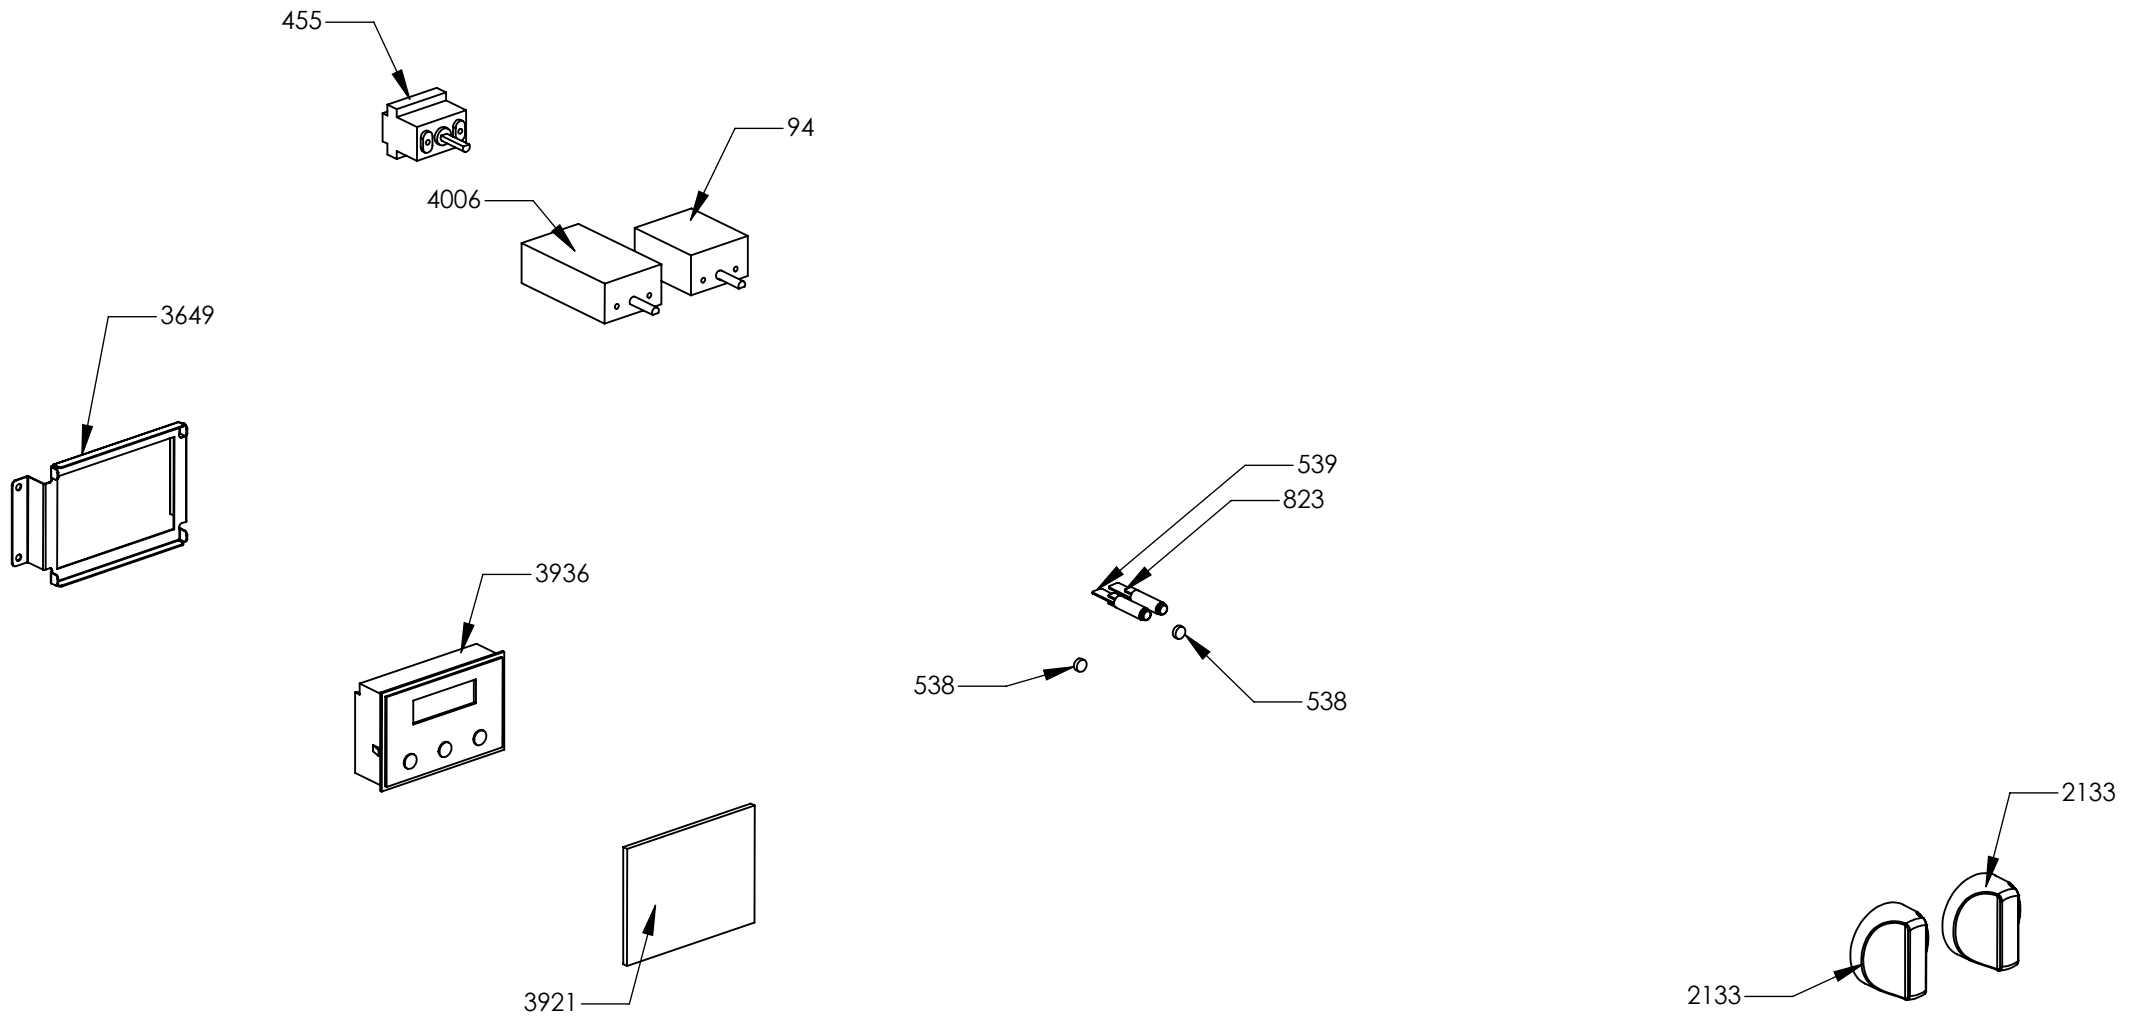

Nuovi componenti Serie Q | New components Q Series

Rif. Esploso	Codice	Descrizione	Q.ta
98	481913	Terminal board for oven 32 PA 233	1
1014	ZS2026	Thermostat TY60 N.O. fixing B	1
1439	ZS2663	Tangential oven fan L=180 Plaset (AU)	1
3640	ZS5704	Left guard for oven 060/090	1
3641	ZS5705	Right guard for oven 060/090	1
3642	ZS5706	Upper guard for oven AGF 060	1
3643	ZS5707	Lower guard for oven AGF 060	1
3644	ZS5708	Rear guard for oven AGF 060	1
3645	ZS5709	Muffle fan guard oven AGF 060 DC Ascot / Genesi	1
3646	ZS5710	Air conveyor for oven 060/060 DC	1
3648	ZS5712	Rear support for muffle left/right side oven	2
3935	ZS6313	Lateral handle	4
4000	ZS6530	Control panel Genesi oven 60 S.STEEL	1
4107	ZS6596	Thermoswitch 16 Ampere	1
4177	ZS6694	Commutator support 1 control	2
4276	ZS6809	Bracket condensate collection 60 complete	1

Rif. Esploso	Codice	Descrizione	Q.ta
94	481814	Commutator multif. for 90 built-in oven(no pizza)	1
455	ZS1075	Thermostat for built-in oven	1
538	ZS1204	Led transparent	2
539	ZS1205	Fluorescent green warning light	1
823	ZS1755	Fluorescent orange warning light	1
2133	ZS3047	Knob for cooker Sintesi SLT	2
3649	ZS5713	Electrical display support	1
3921	ZS6051	Glass lcd 3 holes	1
3936	ZS6334	Timer (blue led) 3 TT SIEBE Touch meat probe	1
4006	ZS6538	Commutator oven fast heat functions	1

Rif. Esploso	Codice	Descrizione	Q.ta
2601	GR2550	Assembly glued oven door 60/100 double oven	1
2937	GR4313	Assembly door 30/60/90 right bar profile 07	1
2938	GR4314	Assembly door 30/60/90 left bar profile 07	1
1048	ZS2130	Door oven handle for oven 60 chromed SLT cooker 100	1
1334	ZS2308	Inner glass oven door 60	1
1337	ZS2393	In-between glass oven door 60 04	1
1339	ZS2416	Door hinge for multifunction oven 60	2
1280	ZS2419	Spring for door glass assembling 04	6
1383	ZS2550	Glued external oven door 60/100 double oven	1
2943	ZS4746	Right support for inner glass	1
2944	ZS4747	Left support for inner glass	1