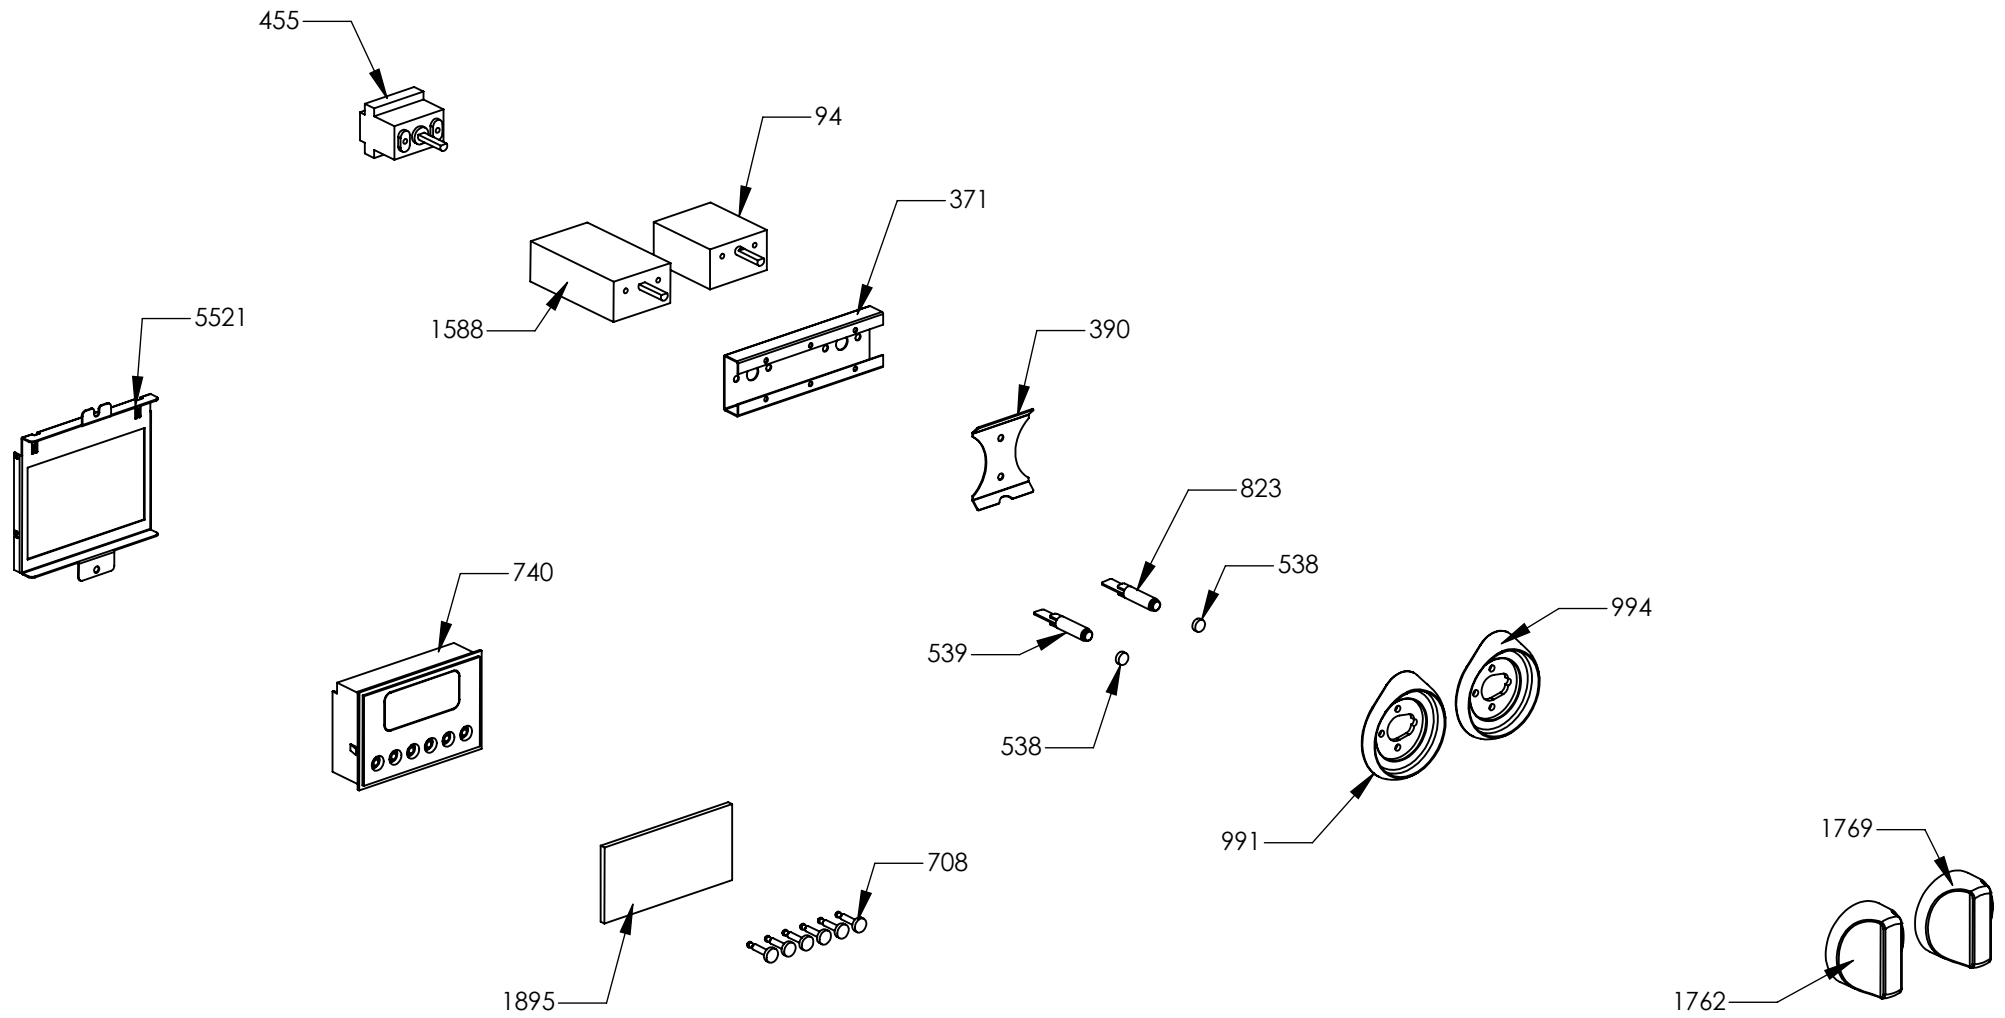

N° Object	Code	Description	Qty
94	481814	Commutator multif. for 90 built-in oven(no pizza)	1
371	ZS0802	Commutator support 2 controls	1
390	ZS0890	Spring for el. controls support	1
455	ZS1075	Oven thermostat	1
538	ZS1204	Led transparent	2
539	ZS1205	Fluorescent green warning light	1
708	ZS1916	Knob for timer steel-colour 988	6
740	ZS1747	Timer (blue led) 50 Hz	1
823	ZS1755	Fluorescent orange warning light	1
991	ZS1639	Bezel for main oven functions knob 58, bright chromed	1
994	ZS1642	Bezel for oven temperature knob 58, bright chrome	1
1588	ZS2889	Commutator oven functions 90 EGO	1
1762	ZS3151	Knob 58 main oven functions SLT	1
1769	ZS3158	Knob 58 for oven temperature SLT	1
1895	ZS3652	Glass lcd 6 button no hole	1
5521	ZS6139	Electrical display support	1