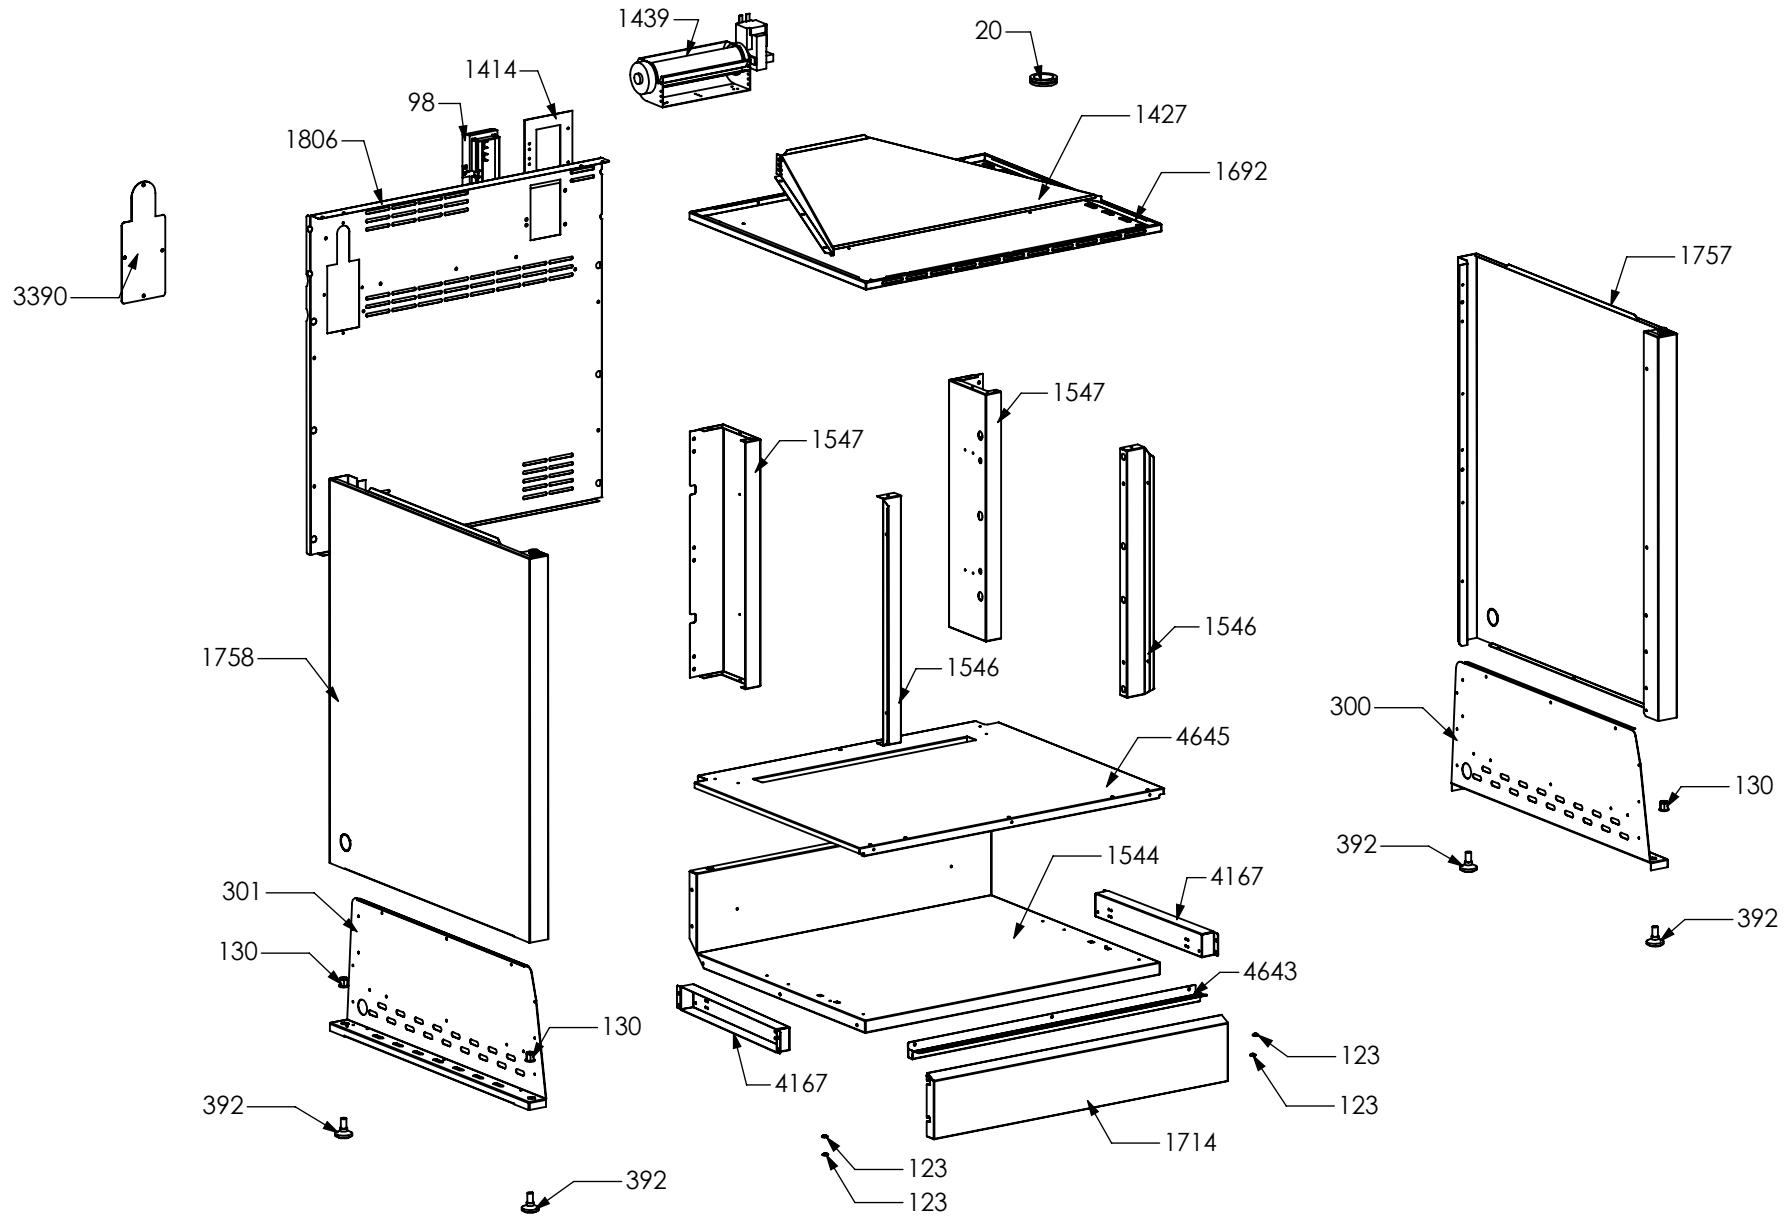

N° Object	Code	Description	Qty
94	481814	Commutator multif. for 90 built-in oven(no pizza)	1
371	ZS0802	Commutator support 2 controls	1
390	ZS0890	Spring for el. controls support	1
455	ZS1075	Oven thermostat	1
538	ZS1204	Led transparent	2
539	ZS1205	Fluorescent green warning light	1
708	ZS1916	Knob for timer steel-colour 988	6
740	ZS1747	Timer (blue led) 50 Hz	1
823	ZS1755	Fluorescent orange warning light	1
991	ZS1639	Bezel for main oven functions knob 58, bright chromed	1
994	ZS1642	Bezel for oven temperature knob 58, bright chrome	1
1588	ZS2889	Commutator oven functions 90 EGO	1
1762	ZS3151	Knob 58 main oven functions SLT	1
1769	ZS3158	Knob 58 for oven temperature SLT	1
1895	ZS3652	Glass lcd 6 button no hole	1
5521	ZS6139	Electrical display support	1