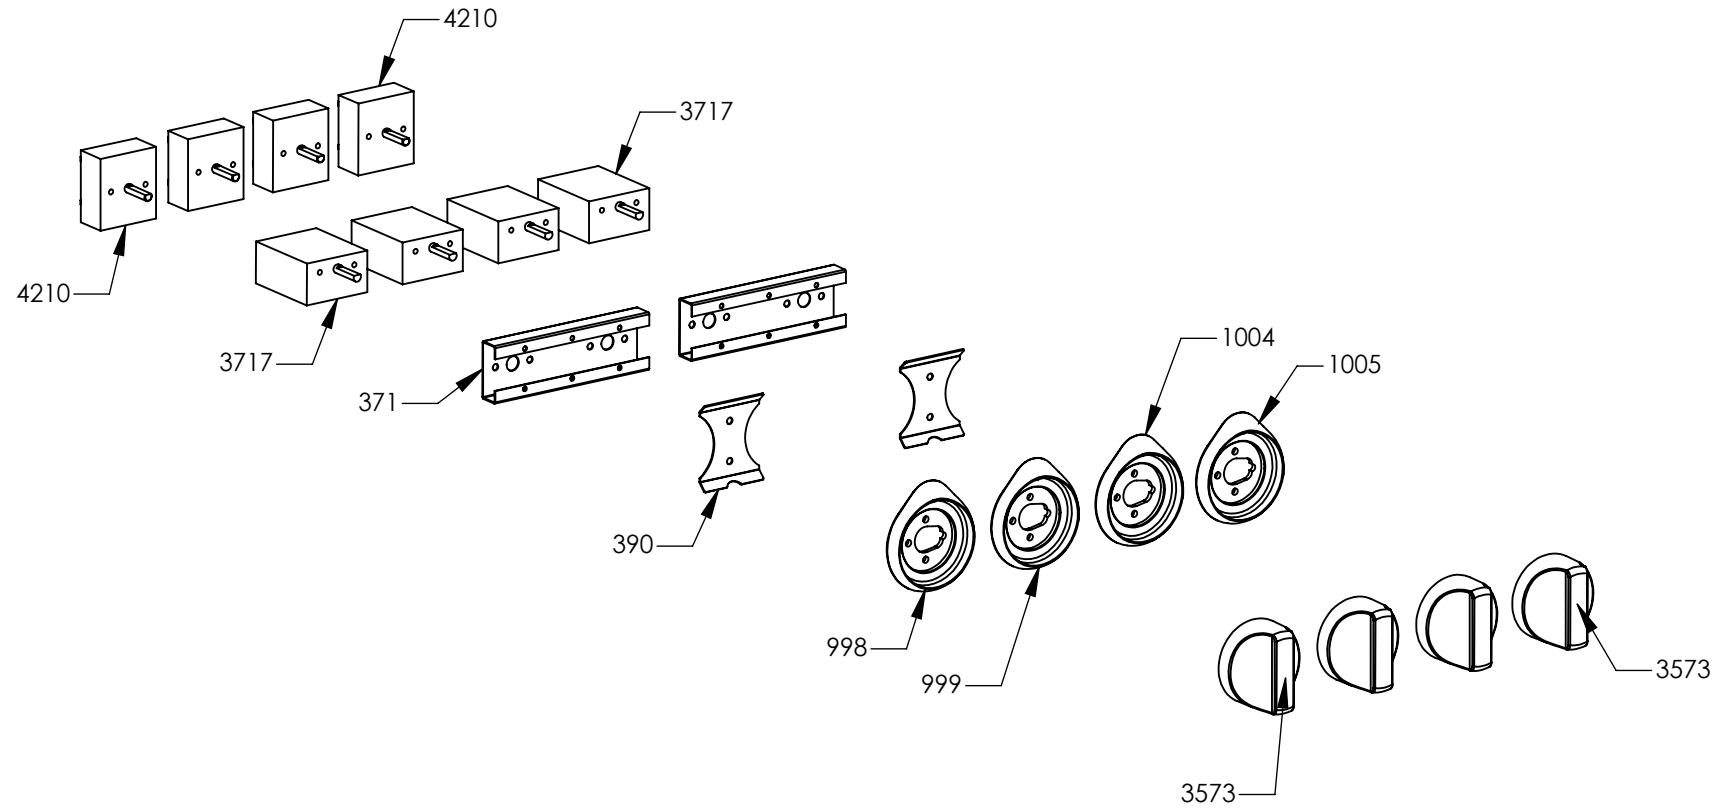

N° Object	Code	Description	Qty
1014	ZS2026	Thermostat TY60 N.O. fixing B	1
1061	ZS2163	Blocking device for frontal bar profile top SLT	2
1208	GR2282	Assembly frontal bar profile top 70 polished	1
1606	ZS2995	Fixing spring for front profile	10
4266	ZS6787	Encoders control board	1
4538	ZS7118	Clamp support for induction 70 Sintesi front	1
4669	GR7309	Assembly cooktop cooker 70 induction	1
1023	ZS2093	Sintesi upper right side clamp 62.5 extended	1
1024	ZS2094	Sintesi upper left side clamp 62.5 extended	1
1441	ZS2665	Support for fan timelag device	1
1667	ZS3012	Upper lateral panel right side	1
1668	ZS3014	Upper lateral panel left side	1
1612	ZS3020	Support for connection top-base	2
5503	ZS6140	Display support	1
4710	ZS6299	Glass for 70 induction cooker	1
4714	ZS6821	Support for electronic control induction element	1
4717	ZS7124	Clamp support for induction 70 Sintesi rear	1
4725	ZS7250	Induction 4 element EGO	1
5779	ZS6134	Rear side closing 070 cooker	1
5783	ZS6817	Feet for electronic componets EGO	3
5784	ZS6904	Cover for induction terminal board	1
5785	ZS6905	Bridge for induction terminal board	1
5843	ZS8868	Rear side closing 070 cooker inside	1

N° Object	Code	Description	Qty
132	ZS5148	Adhesive tape 16,5 m x 19h (3M)	20
725	601108	Anti-overturning device	0,3
1210	ZS5149	Adhesive tape 33 mt x 17h mm x th 0,6 mm (3M 4930)	80
1329	ZS5150	Adhesive tape 33 mt x 25h mm x Th 1.55 mm (3M)	10000
1586	ZS2770	Additional wiring generic L=75 cm Fem Fem	2
4763	ZS7456	Wiring diagram for cooker S7F-4I	1
5050	ZS7813	Instruction booklet Top/Cooker Multilanguage	1