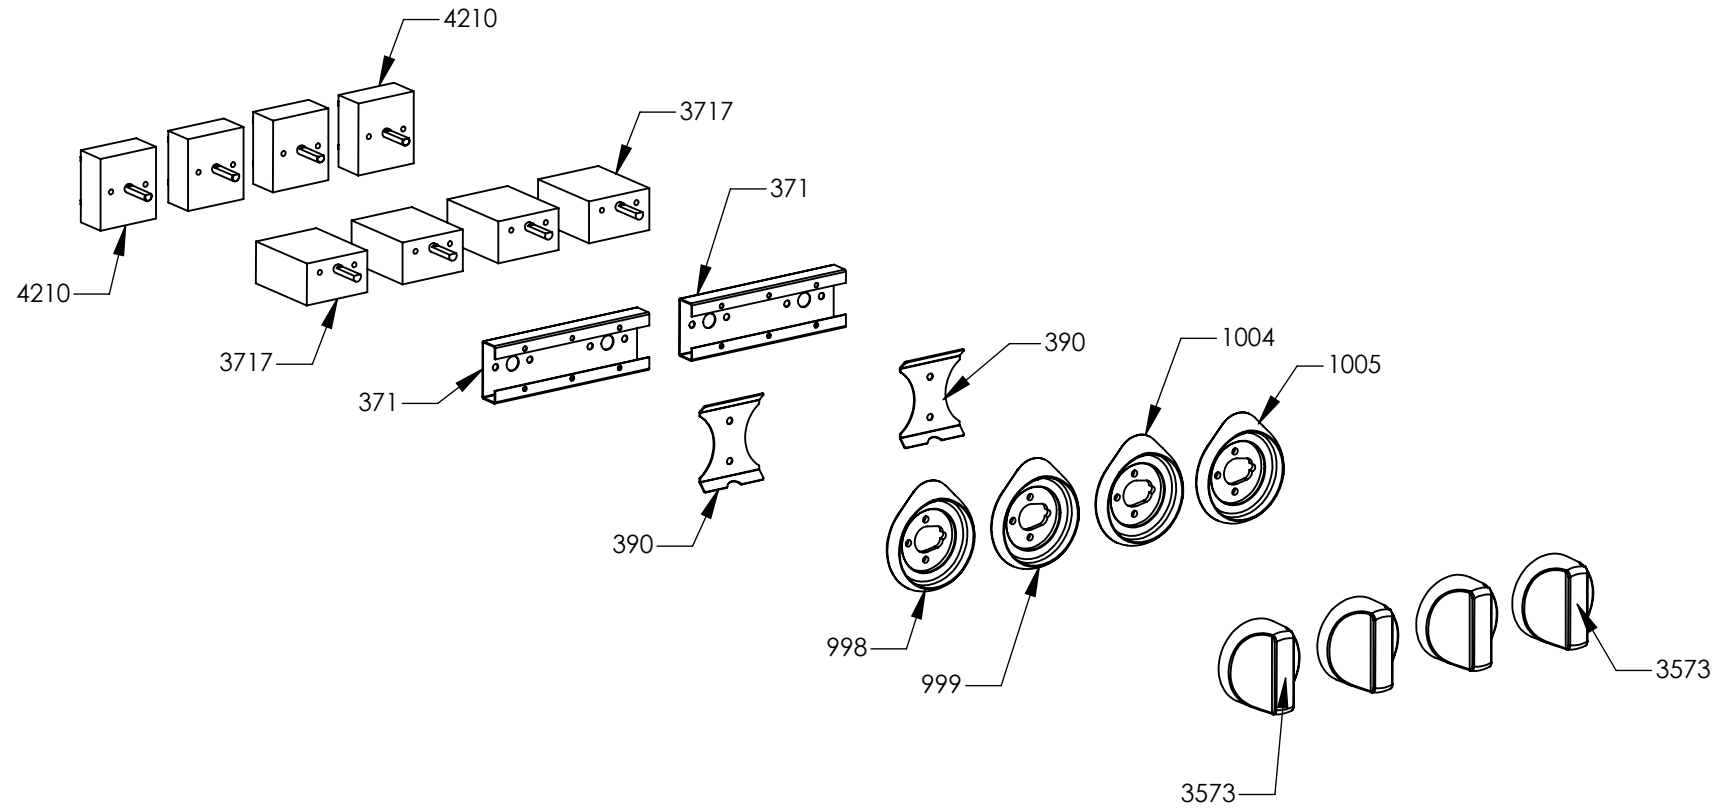

N° Object	Code	Description	Qty
1014	ZS2026	Thermostat TY60 N.O. fixing B	1
1061	ZS2163	Blocking device for frontal bar profile top SLT	2
1208	GR2282	Assembly frontal bar profile top 70 polished	1
1606	ZS2995	Fixing spring for front profile	10
4266	ZS6787	Encoders control board	1
4538	ZS7118	Clamp support for induction 70 Sintesi front	1
4669	GR7309	Assembly cooktop cooker 70 induction	1
1023	ZS2093	Sintesi upper right side clamp 62.5 extended	1
1024	ZS2094	Sintesi upper left side clamp 62.5 extended	1
1441	ZS2665	Support for fan timelag device	1
1667	ZS3012	Upper lateral panel right side	1
1668	ZS3014	Upper lateral panel left side	1
1612	ZS3020	Support for connection top-base	2
5503	ZS6140	Display support	1
4710	ZS6299	Glass for 70 induction cooker	1
4714	ZS6821	Support for electronic control induction element	1
4717	ZS7124	Clamp support for induction 70 Sintesi rear	1
4725	ZS7250	Induction 4 element EGO	1
5779	ZS6134	Rear side closing 070 cooker	1
5783	ZS6817	Feet for electronic components EGO	3
5784	ZS6904	Cover for induction terminal board	1
5785	ZS6905	Bridge for induction terminal board	1
5843	ZS8868	Rear side closing 070 cooker inside	1

N° Object	Code	Description	Qty
371	ZS0802	Commutator support 2 controls	2
390	ZS0890	Spring for el. controls support	2
998	ZS1646	Bezel for front left burner knob 58, bright chromed	1
999	ZS1647	Bezel for rear left burner knob 58, bright chromed	1
1004	ZS1652	Bezel for front right burner knob 58, bright chromed	1
1005	ZS1653	Bezel for rear right burner knob 58, bright chromed	1
3573	ZS5870	Knob 58 induction element SLT	4
3717	ZS6026	Switch for induction encoder	4
4210	ZS5377	Energy regulator for induction 230 V EGO EU	4