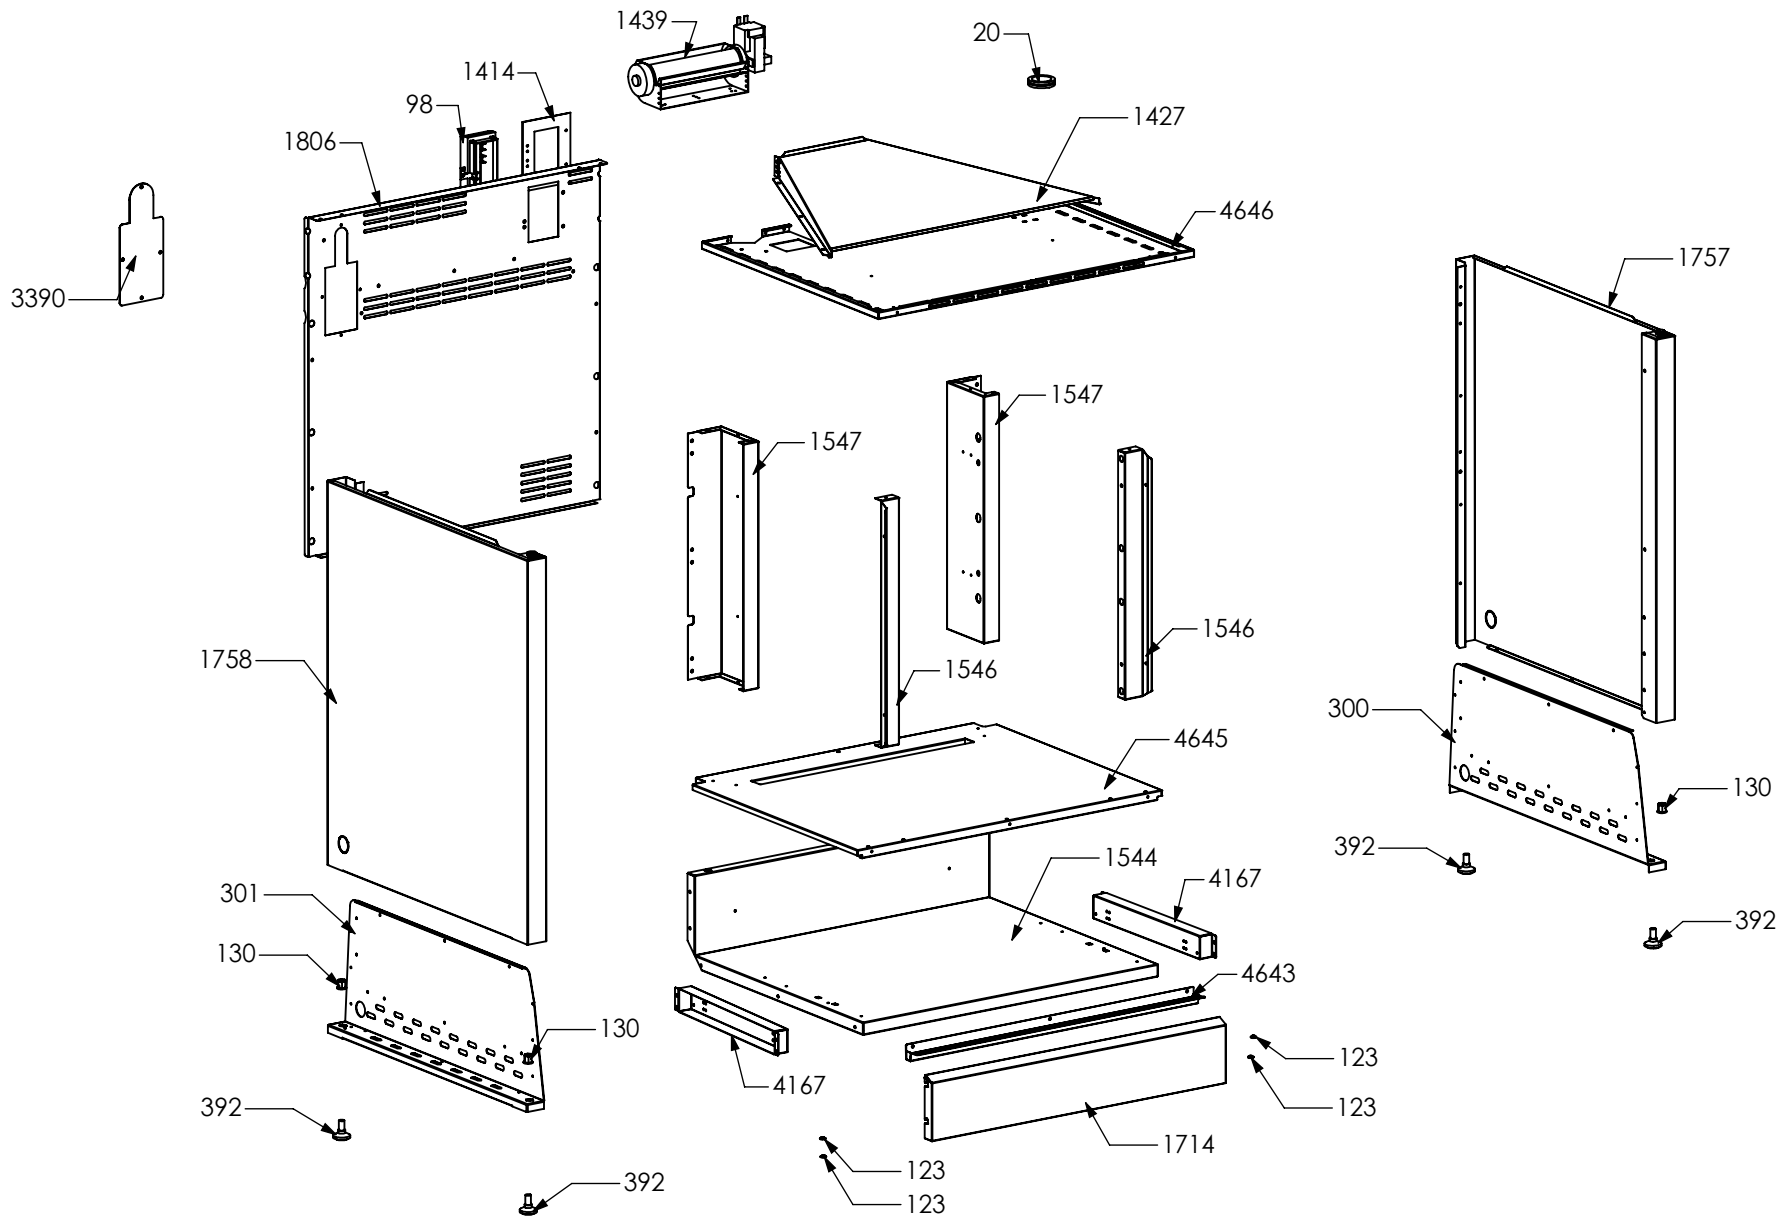

N° Object	Code	Description	Qty
94	481814	Commutator multif. for 90 built-in oven(no pizza)	1
371	ZS0802	Commutator support 2 controls	1
390	ZS0890	Spring for el. controls support	1
455	ZS1075	Oven thermostat	1
538	ZS1204	Led transparent	2
539	ZS1205	Fluorescent green warning light	1
708	ZS1916	Knob for timer steel-colour 988	6
740	ZS1747	Timer (blue led) 50 Hz	1
823	ZS1755	Fluorescent orange warning light	1
991	ZS1639	Bezel for main oven functions knob 58, bright chromed	1
994	ZS1642	Bezel for oven temperature knob 58, bright chrome	1
1769	ZS3158	Knob 58 for oven temperature SLT	1
1895	ZS3652	Glass lcd 6 button no hole	1
4137	ZS6655	Steam oven functions switch	1
4229	ZS6321	Knob 58 main oven steam functions SLT	1
5521	ZS6139	Electrical display support	1