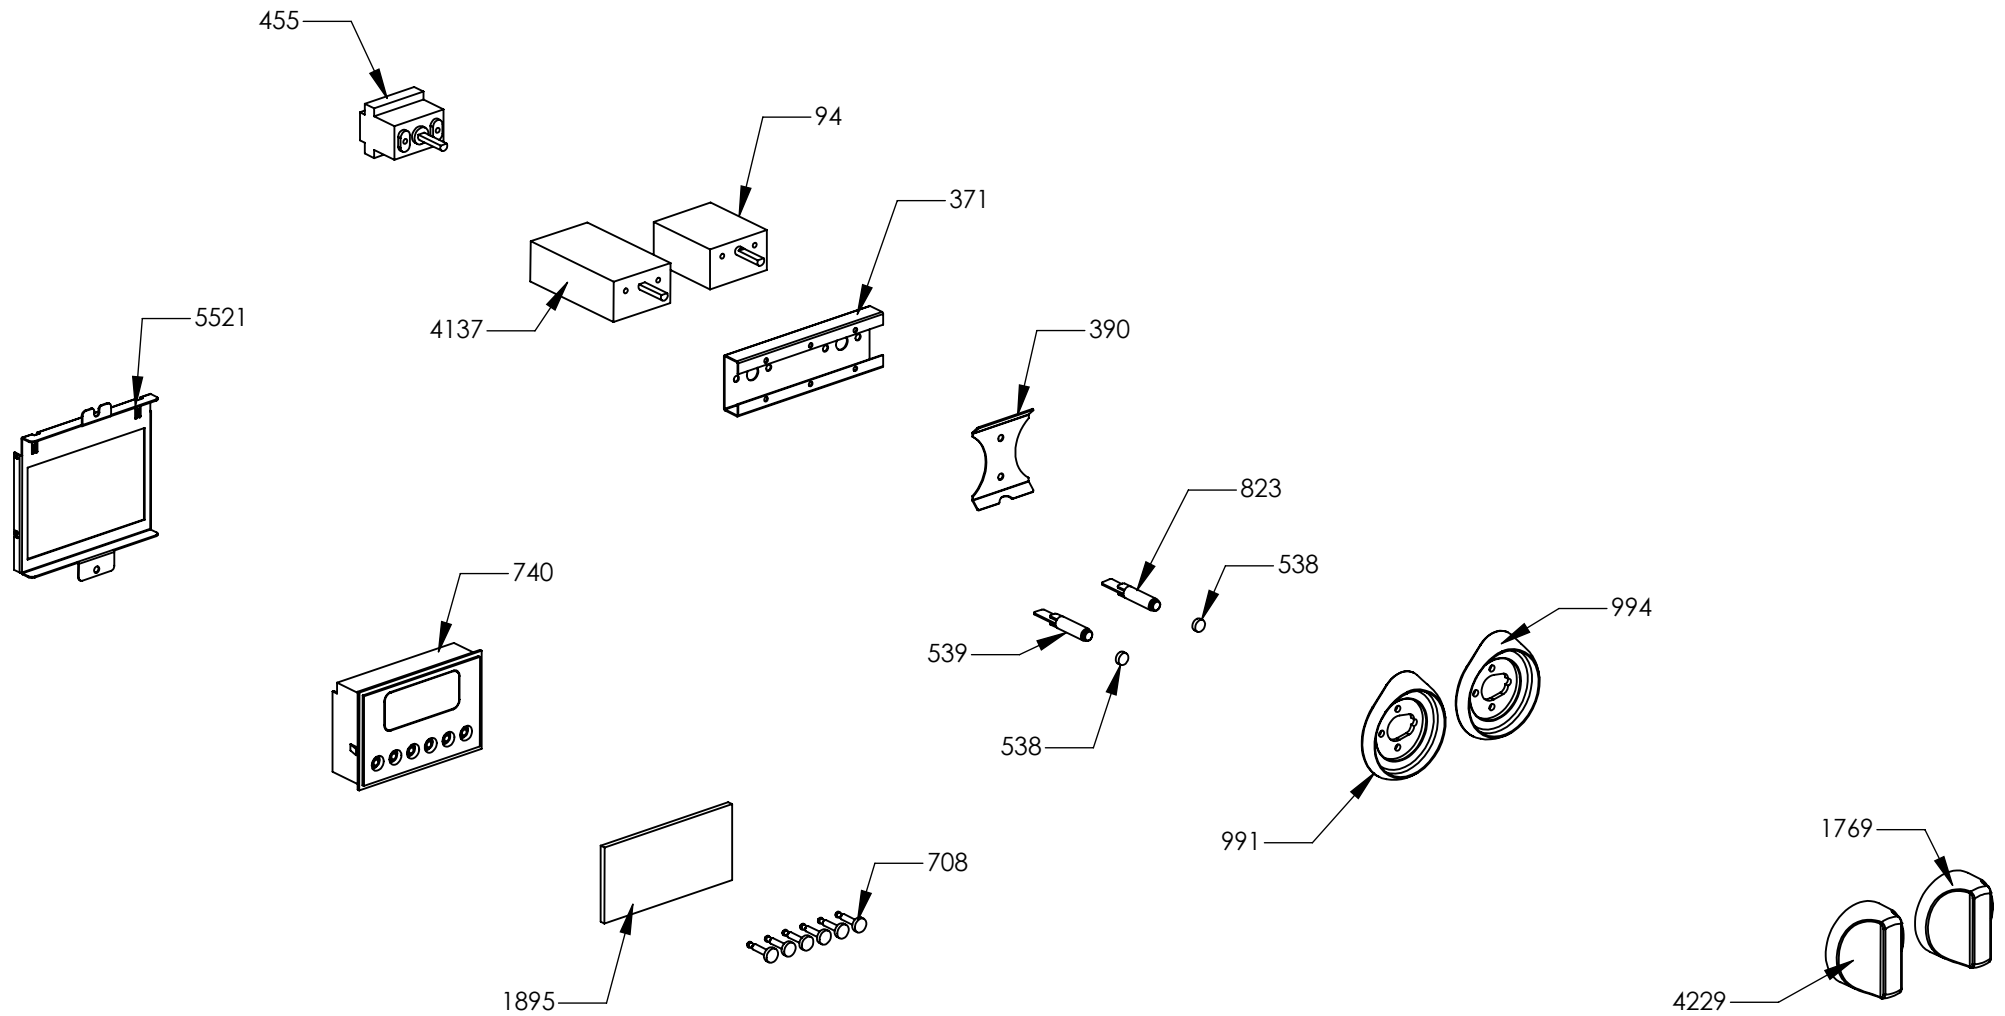

N° Object	Code	Description	Qty
94	481814	Commutator multif. for 90 built-in oven(no pizza)	1
371	ZS0802	Commutator support 2 controls	1
390	ZS0890	Spring for el. controls support	1
455	ZS1075	Oven thermostat	1
538	ZS1204	Led transparent	2
539	ZS1205	Fluorescent green warning light	1
708	ZS1916	Knob for timer steel-colour 988	6
740	ZS1747	Timer (blue led) 50 Hz	1
823	ZS1755	Fluorescent orange warning light	1
991	ZS1639	Bezel for main oven functions knob 58, bright chromed	1
994	ZS1642	Bezel for oven temperature knob 58, bright chrome	1
1769	ZS3158	Knob 58 for oven temperature SLT	1
1895	ZS3652	Glass lcd 6 button no hole	1
4137	ZS6655	Steam oven functions switch	1
4229	ZS6321	Knob 58 main oven steam functions SLT	1
5521	ZS6139	Electrical display support	1