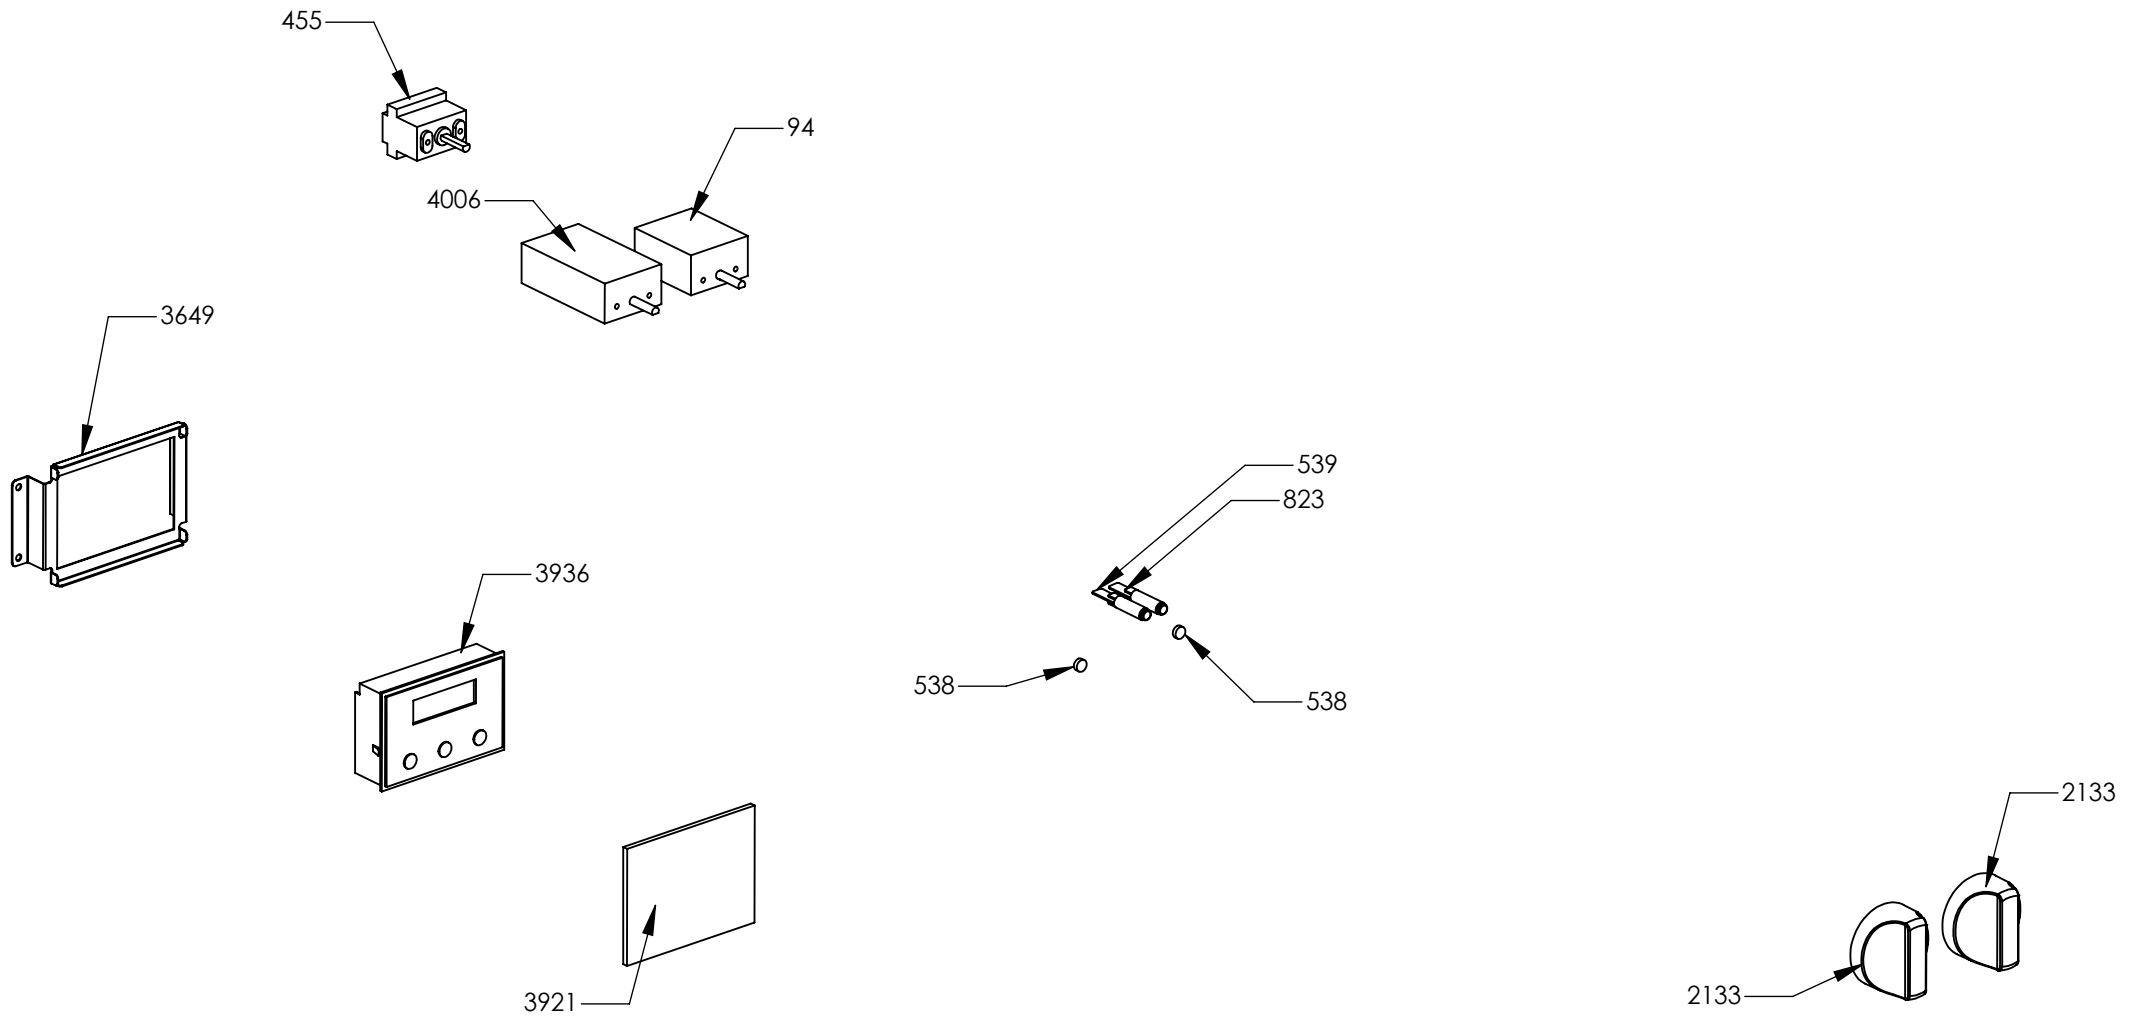

Rif. Esploso	Codice	Descrizione	Q.ta
98	481913	Terminal board for oven 32 PA 233	1
1014	ZS2026	Thermostat TY60 N.O. fixing B	1
1439	ZS2663	Tangential oven fan L=180 Plaset (AU)	1
3640	ZS5704	Left guard for oven 060/090	1
3641	ZS5705	Right guard for oven 060/090	1
3642	ZS5706	Upper guard for oven AGF 060	1
3643	ZS5707	Lower guard for oven AGF 060	1
3644	ZS5708	Rear guard for oven AGF 060	1
3645	ZS5709	Muffle fan guard oven AGF 060 DC Ascot / Genesi	1
3646	ZS5710	Air conveyor for oven 060/060 DC	1
3648	ZS5712	Rear support for muffle left/right side oven	2
3935	ZS6313	Lateral handle	4
4000	ZS6530	Control panel Genesi oven 60 S.STEEL	1
4107	ZS6596	Thermoswitch 16 Ampere	1
4177	ZS6694	Commutator support 1 control	2
4276	ZS6809	Bracket condensate collection 60 complete	1

Rif. Esploso	Codice	Descrizione	Q.ta
94	481814	Commutator multif. for 90 built-in oven(no pizza)	1
455	ZS1075	Thermostat for built-in oven	1
538	ZS1204	Led transparent	2
539	ZS1205	Fluorescent green warning light	1
823	ZS1755	Fluorescent orange warning light	1
2133	ZS3047	Knob for cooker Sintesi SLT	2
3649	ZS5713	Electrical display support	1
3921	ZS6051	Glass lcd 3 holes	1
3936	ZS6334	Timer (blue led) 3 TT SIEBE Touch meat probe	1
4006	ZS6538	Commutator oven fast heat functions	1

Rif. Esploso	Codice	Descrizione	Q.ta
2601	GR2550	Assembly glued oven door 60/100 double oven	1
2937	GR4313	Assembly door 30/60/90 right bar profile 07	1
2938	GR4314	Assembly door 30/60/90 left bar profile 07	1
1048	ZS2130	Door oven handle for oven 60 chromed SLT cooker 100	1
1334	ZS2308	Inner glass oven door 60	1
1337	ZS2393	In-between glass oven door 60 04	1
1339	ZS2416	Door hinge for multifunction oven 60	2
1280	ZS2419	Spring for door glass assembling 04	6
1383	ZS2550	Glued external oven door 60/100 double oven	1
2943	ZS4746	Right support for inner glass	1
2944	ZS4747	Left support for inner glass	1