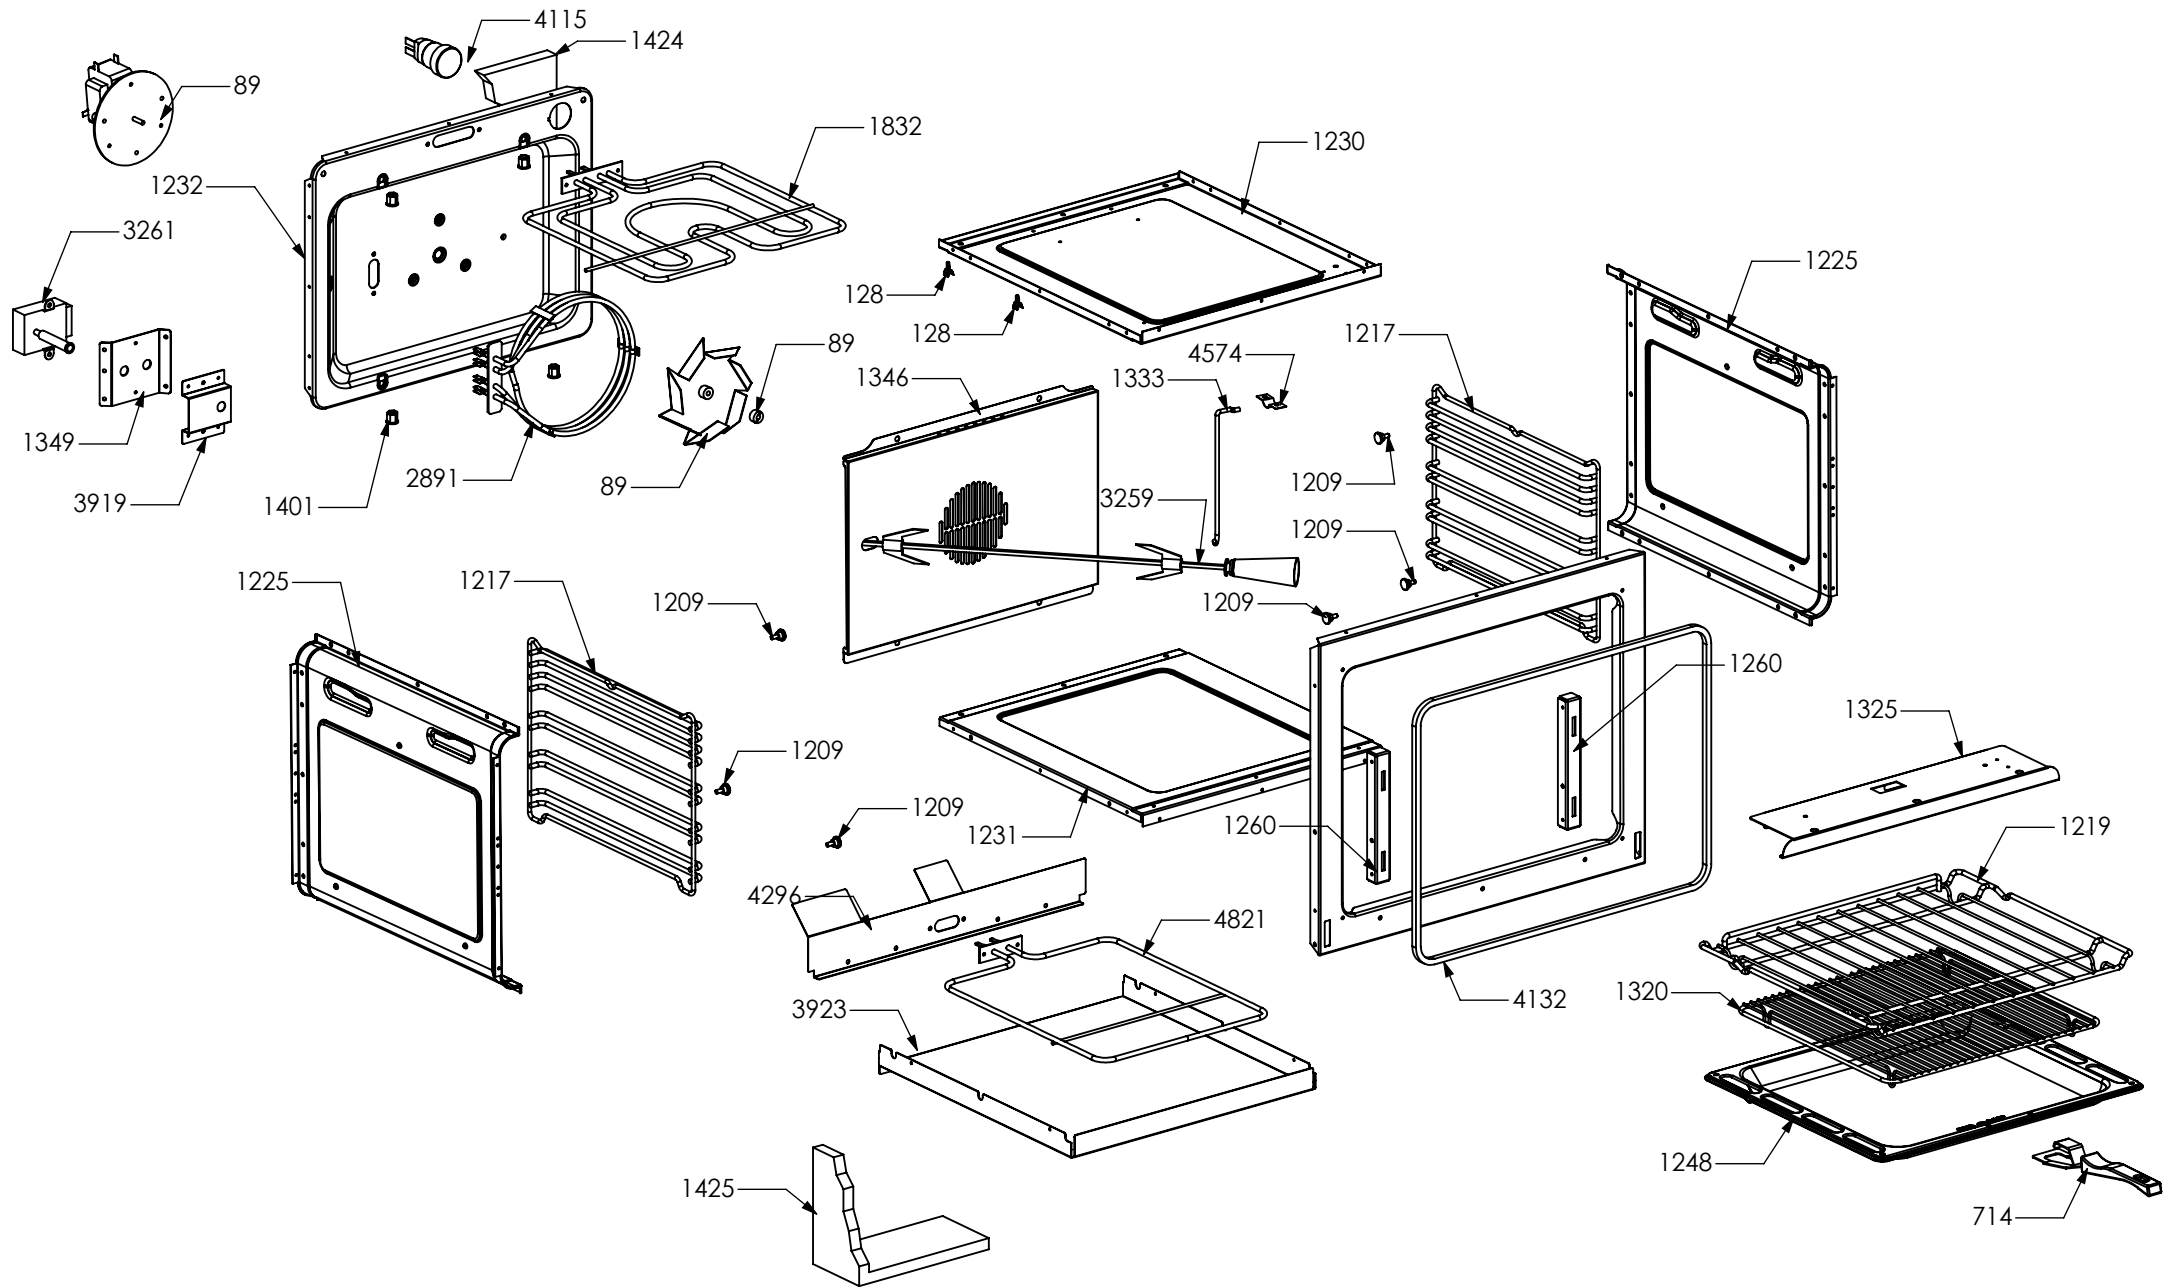

Rif. Esploso	Codice	Descrizione	Q.ta
98	481913	Terminal board for oven 32 PA 233	1
1014	ZS2026	Thermostat TY60 N.O. fixing B	1
1439	ZS2663	Tangential oven fan L=180 Plaset (AU)	1
3640	ZS5704	Left guard for oven 060/090	1
3641	ZS5705	Right guard for oven 060/090	1
3642	ZS5706	Upper guard for oven AGF 060	1
3643	ZS5707	Lower guard for oven AGF 060	1
3644	ZS5708	Rear guard for oven AGF 060	1
3645	ZS5709	Muffle fan guard oven AGF 060 DC Ascot / Genesi	1
3646	ZS5710	Air conveyor for oven 060/060 DC	1
3648	ZS5712	Rear support for muffle left/right side oven	2
3935	ZS6313	Lateral handle	4
4000	ZS6530	Control panel Genesi oven 60 S.STEEL	1
4107	ZS6596	Thermoswitch 16 Ampere	1
4177	ZS6694	Commutator support 1 control	2
4276	ZS6809	Bracket condensate collection 60 complete	1

Rif. Esploso	Codice	Descrizione	Q.ta
94	481814	Commutator multif. for 90 built-in oven(no pizza)	1
455	ZS1075	Thermostat for built-in oven	1
538	ZS1204	Led transparent	2
539	ZS1205	Fluorescent green warning light	1
823	ZS1755	Fluorescent orange warning light	1
2133	ZS3047	Knob for cooker Sintesi SLT	2
3649	ZS5713	Electrical display support	1
3921	ZS6051	Glass lcd 3 holes	1
3936	ZS6334	Timer (blue led) 3 TT SIEBE Touch meat probe	1
4006	ZS6538	Commutator oven fast heat functions	1

Rif. Esploso	Codice	Descrizione	Q.ta
2601	GR2550	Assembly glued oven door 60/100 double oven	1
2937	GR4313	Assembly door 30/60/90 right bar profile 07	1
2938	GR4314	Assembly door 30/60/90 left bar profile 07	1
1048	ZS2130	Door oven handle for oven 60 chromed SLT cooker 100	1
1334	ZS2308	Inner glass oven door 60	1
1337	ZS2393	In-between glass oven door 60 04	1
1339	ZS2416	Door hinge for multifunction oven 60	2
1280	ZS2419	Spring for door glass assembling 04	6
1383	ZS2550	Glued external oven door 60/100 double oven	1
2943	ZS4746	Right support for inner glass	1
2944	ZS4747	Left support for inner glass	1