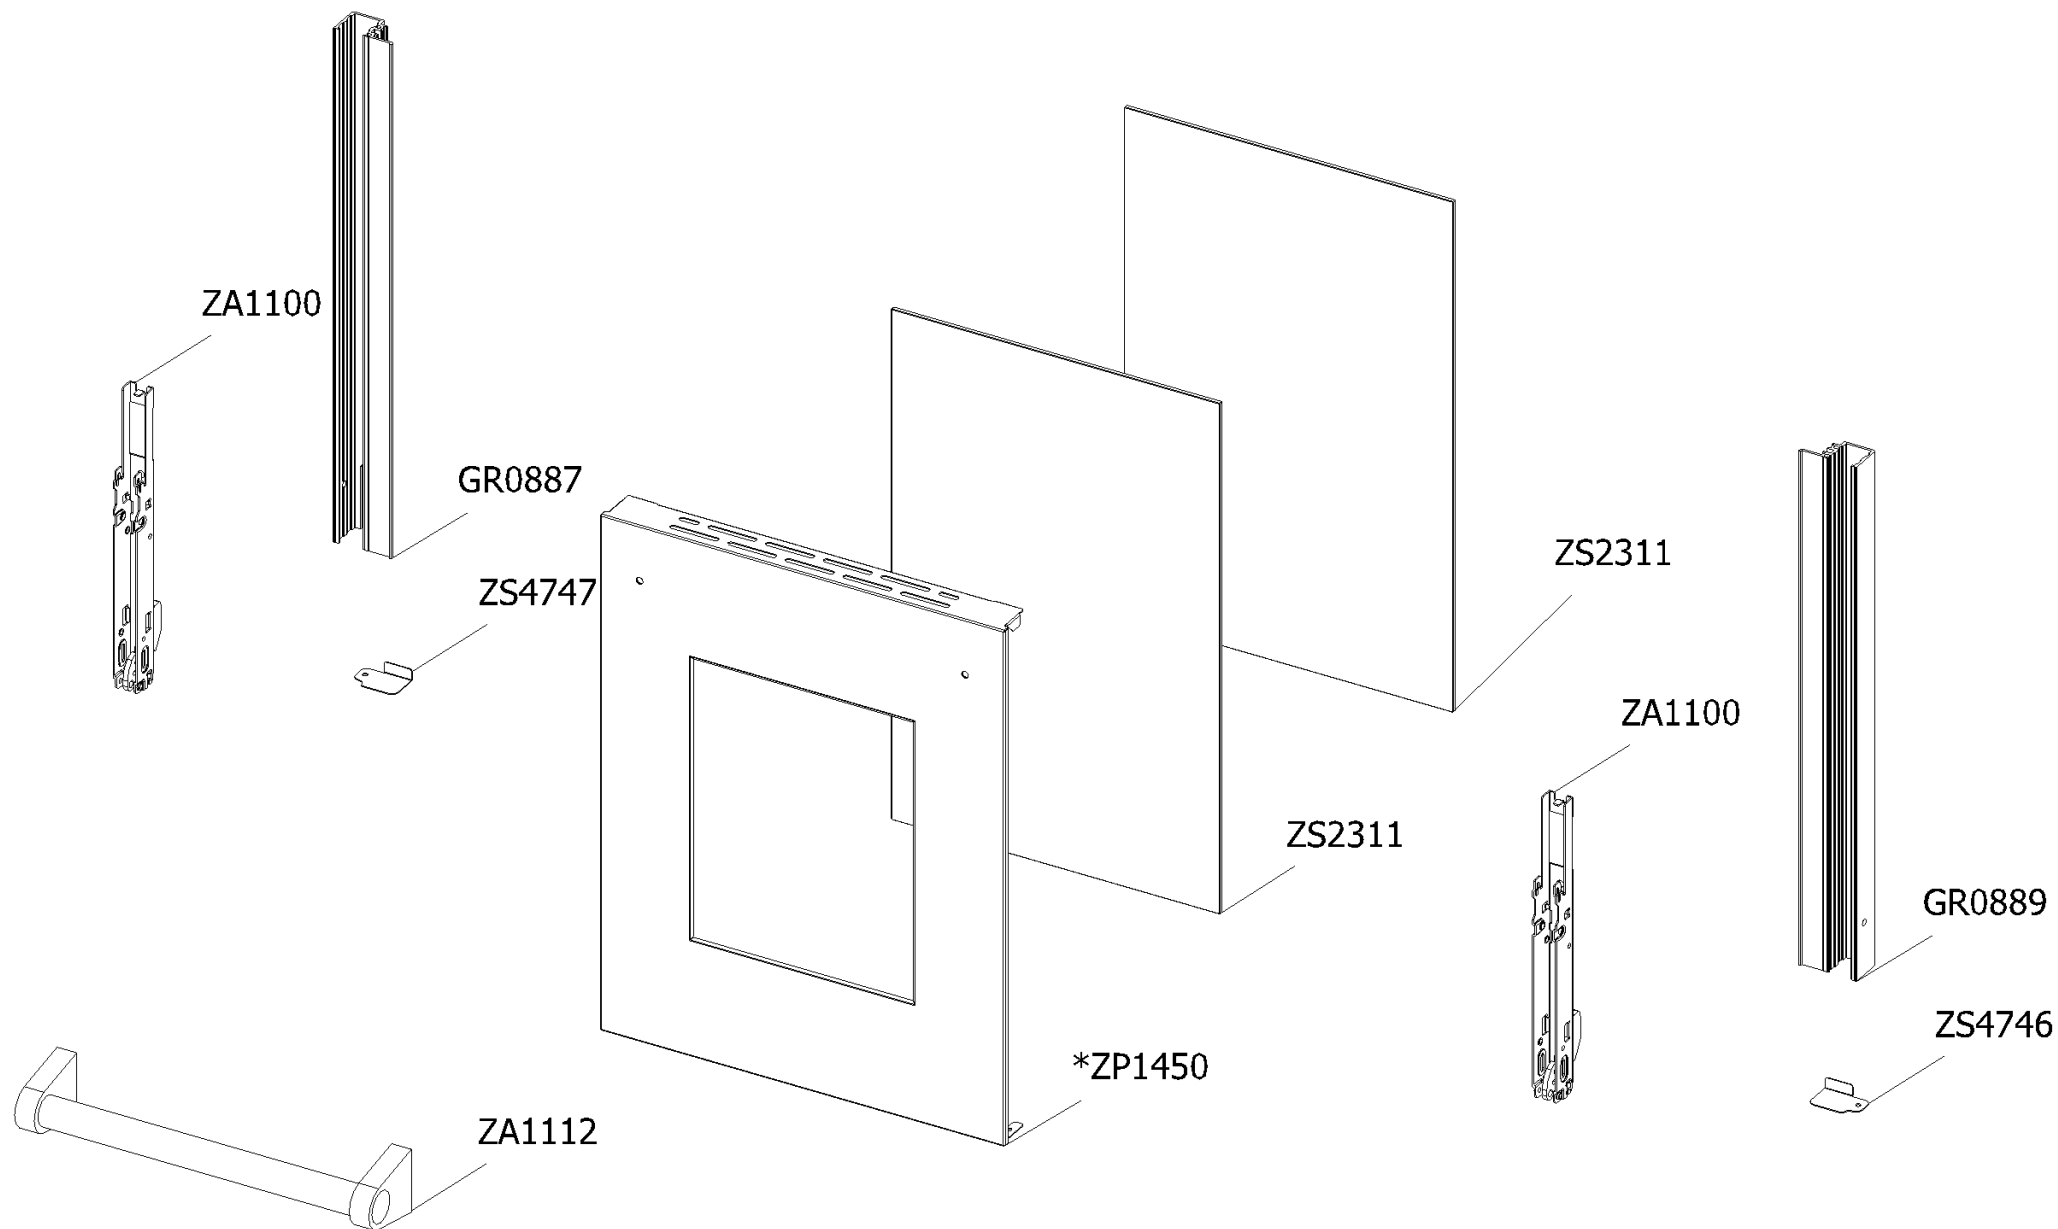

Cucina genesi GQ10SF-5FI SS Steel 400/50 EU

CLIENTE

Code	Description	Qty	Code	Description	Qty
482120	Thermostat cooker 192	1			
ZA0815	Steam oven functions switch	1			
ZA0816	Energy regulator for oven 230 V	1			
ZA0883	Timer power board	1			
ZA0884	Timer (display)	1			
ZA0886	Encoder push oven	1			
ZP1009	Electrical display support	1			
ZP2000	Commutator support 3 positions	1			
ZP2524	Drip tray top BBQ 70/90	1			
ZS1204	Transparent lens	1			
ZS1755	Fluorescent orange warning light	1			
ZS6817	Feet for electronic components EGO	6			
ZS7893	Commutator oven functions 060 R	1			

Cucina genesi GQ10SF-5FI SS Steel 400/50 EU

CLIENTE

Code	Description	Qty	Code	Description	Qty
GP1042	Assembly glued oven door 30	1			
--> GR0887	Assembly door 30/60/90 left bar profile SFT with gasket	1			
--> GR0889	Assembly door 30/60/90 right bar profile SFT with gasket	1			
--> ZA1100	Door hinge for oven 30 triple glass	2			
--> ZA1112	Door oven handle for oven 30 nickel GNS	1			
--> ZP1450	* Glued external oven door 30 KL	1			
--> ZS2311	Inner glass oven door 30	2			
--> ZS4746	Right support for inner glass	1			
--> ZS4747	Left support for inner glass	1			