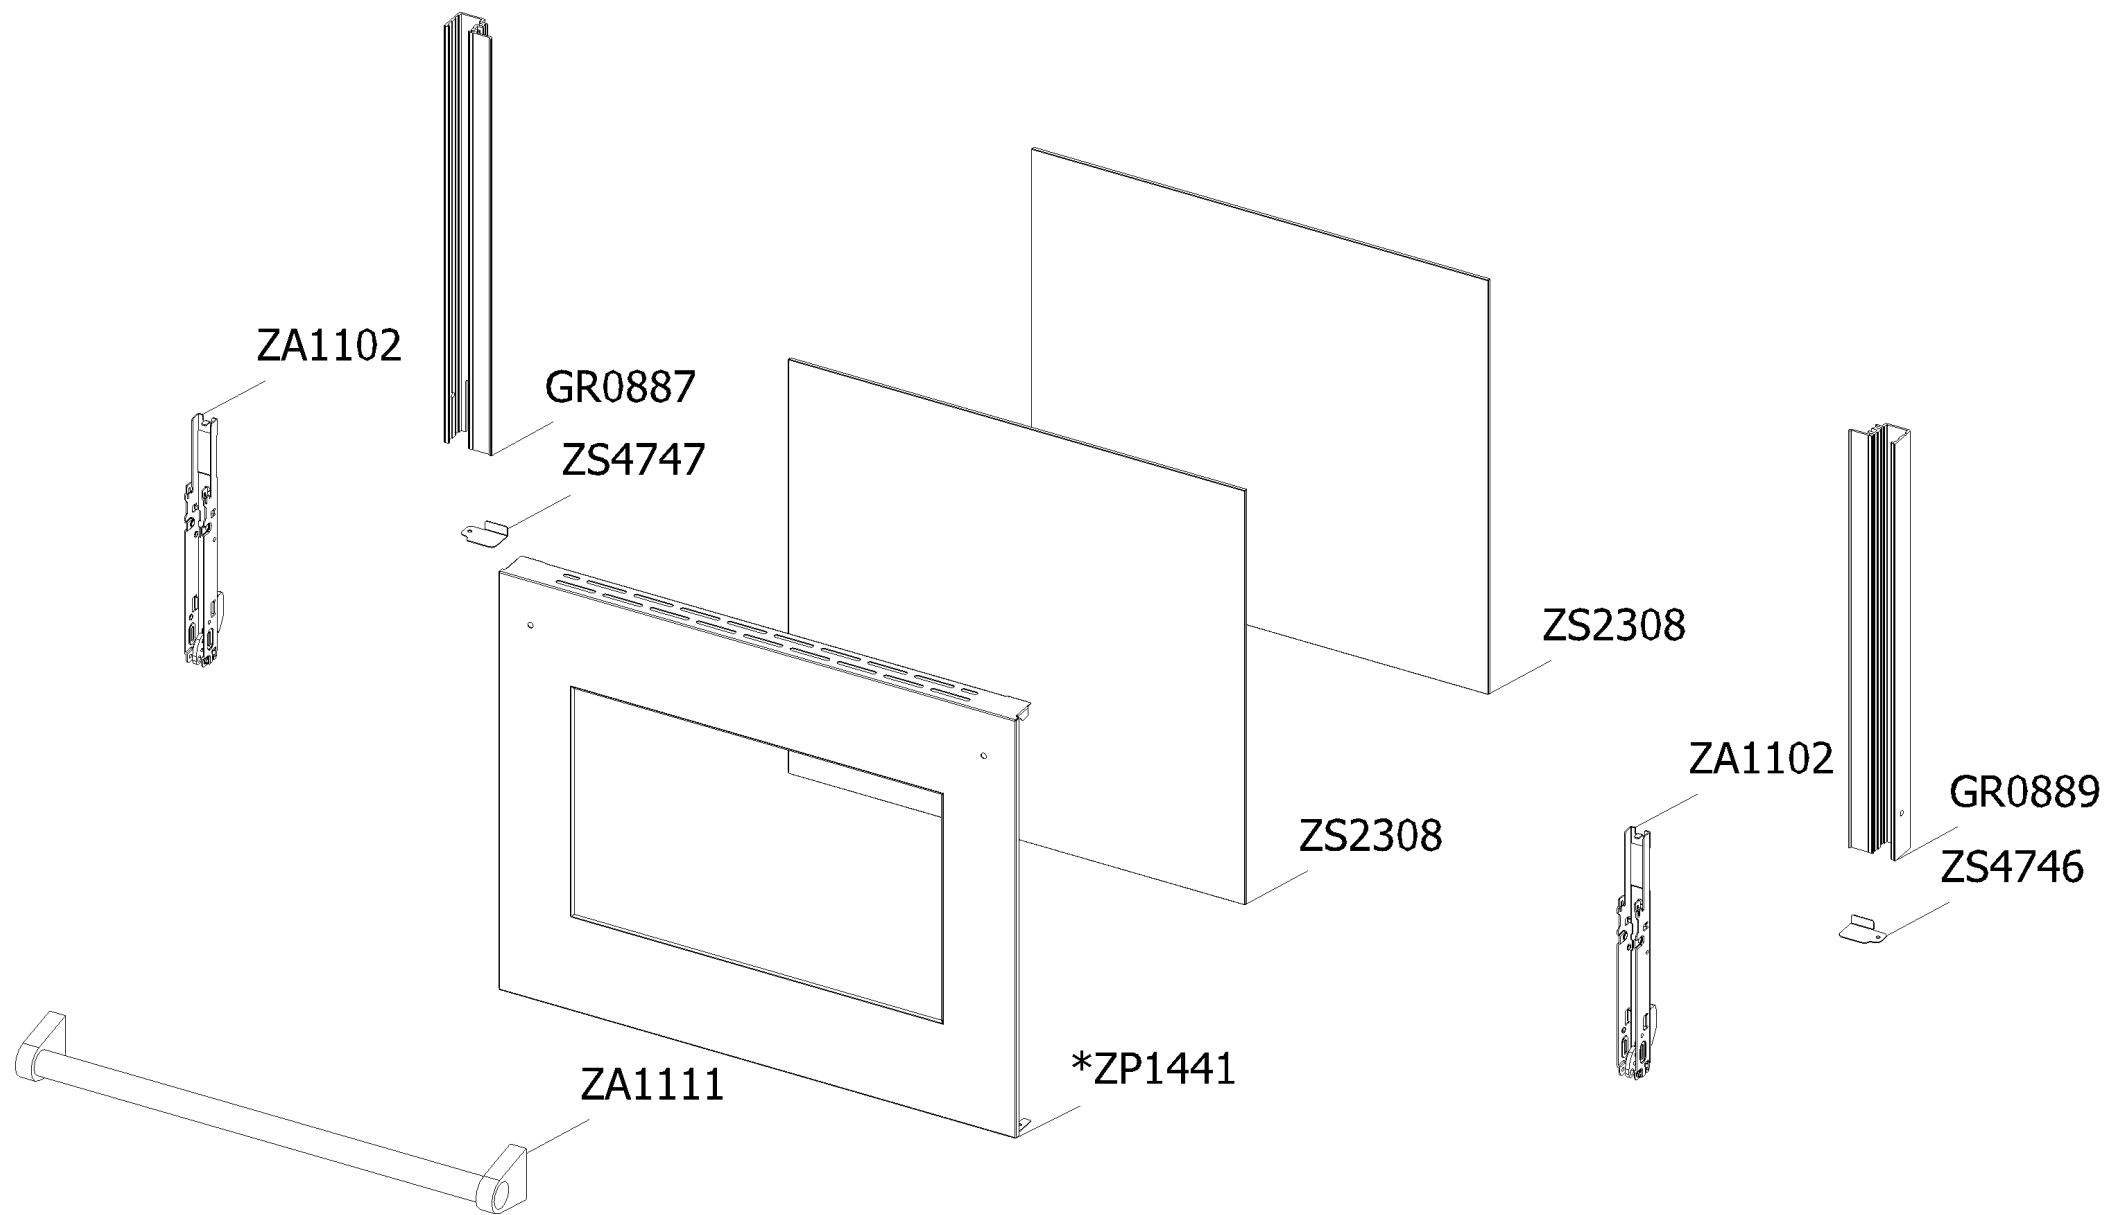

Cucina genesi GQ10SF-5FI SS Steel 400/50 EU

CLIENTE

Code	Description	Qty	Code	Description	Qty
GP1042	Assembly glued oven door 30	1			
--> GR0887	Assembly door 30/60/90 left bar profile SFT with gasket	1			
--> GR0889	Assembly door 30/60/90 right bar profile SFT with gasket	1			
--> ZA1100	Door hinge for oven 30 triple glass	2			
--> ZA1112	Door oven handle for oven 30 nickel GNS	1			
--> ZP1450	* Glued external oven door 30 KL	1			
--> ZS2311	Inner glass oven door 30	2			
--> ZS4746	Right support for inner glass	1			
--> ZS4747	Left support for inner glass	1			

Cucina genesi GQ10SF-5FI SS Steel 400/50 EU**CLIENTE**

Code	Description	Qty	Code	Description	Qty
414559	Lateral frame support for built-in oven	6			
481403	Safety thermostat	1			
482072	Upper heating element cooker	1			
601152	Spring fixing feeler for built-in oven	2			
ZA0994	Hinge support 06	2			
ZA1723	Gasket oven 30 FDA	1			
ZC0296	Side muffle oven 30/60/90 enamelled 04 grey	2			
ZC0348	Enamelled muffle ceiling oven 30 grey	1			
ZC0355	Enamelled drip tray for oven 30 grey	1			
ZC0359	Enamelled muffle bottom for oven 30 grey	1			
ZC0361	Muffle rear side oven 30 enamelled grey	1			
ZC0365	Grill heating element support for muffle oven 30 enamelled grey	1			
ZC0490	Enamelled muffle front side oven 30 grey	1			
ZP0119	Turnspit hole cap	1			
ZS2283	Oven lateral frame 30/60/90	2			
ZS2287	Chromed wire grid for oven 30	1			
ZS2454	Lower heating elem.support oven 30 04	1			
ZS2455	Lower heating element tray oven 30 04	1			
ZS2488	Trivet for oven 30 04	1			
ZS2604	Support for safety thermostat 04	1			
ZS2627	White glass wool for rear side 30 oven 04	1			
ZS2628	White glass wool for 30 oven 04	1			
ZS6631	Complete Lamp-holder for oven (ALO max 25 W)	1			
ZS7653	Lower heating element for oven 30	1			