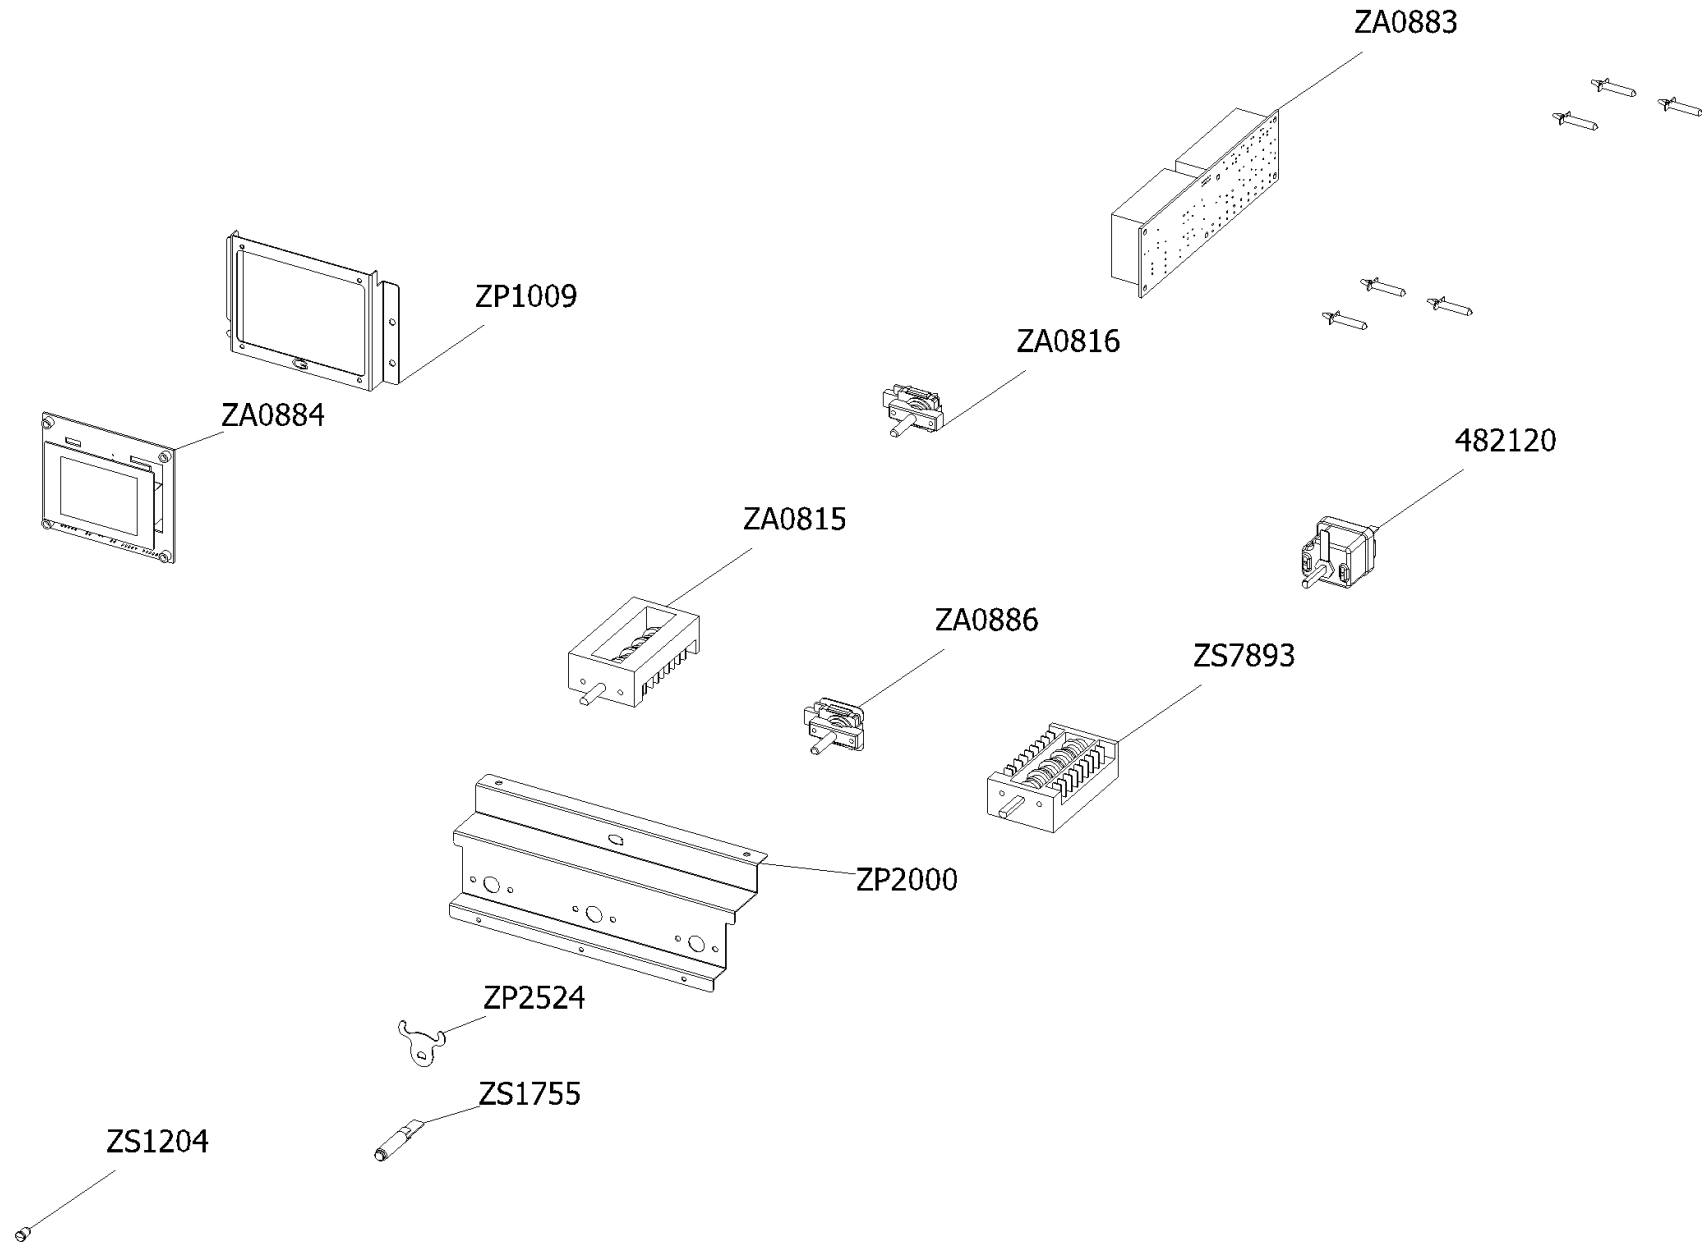

Cucina genesi GQ10SF-5FI SS Steel 400/50 EU**CLIENTE**

Code	Description	Qty	Code	Description	Qty
ZA0469	Induction 5 element OCTA EGO 75.08016.610	1			
ZA0841	Timer - mechanical minute minder	1			
ZC0586	Control panel front 5FI induction electric oven GNS 100 Inox serygr.	1			
ZP0425	Support for fan timelag device	1			
ZP0500	Support for electronic control induction element	1			
ZP1010	Display support	1			
ZP1046	Clamp support for ramp GNS 100	1			
ZP2000	Commutator support 3 positions	2			
ZP2173	Assembly cooktop cooker 100 double oven induction OCTA	1			
ZS2026	Thermostat TY60 N.O. fixing B	1			
ZS2665	Support for fan timelag device	1			
ZS3020	Support for connection top-base	2			
ZS3047	Knob 58 for built-in oven SLT	9			
ZS5377	Energy regulator for induction 230 V EGO EU	5			
ZS6026	Switch for induction encoder	5			
ZS6787	Encoders control board	1			
ZS6904	Cover for induction terminal board	1			
ZS8446	Clamp support for induction 90/100 Sintesi front / rear	2			

Cucina genesi GQ10SF-5FI SS Steel 400/50 EU

CLIENTE

Code	Description	Qty	Code	Description	Qty
482120	Thermostat cooker 192	1			
ZA0815	Steam oven functions switch	1			
ZA0816	Energy regulator for oven 230 V	1			
ZA0883	Timer power board	1			
ZA0884	Timer (display)	1			
ZA0886	Encoder push oven	1			
ZP1009	Electrical display support	1			
ZP2000	Commutator support 3 positions	1			
ZP2524	Drip tray top BBQ 70/90	1			
ZS1204	Transparent lens	1			
ZS1755	Fluorescent orange warning light	1			
ZS6817	Feet for electronic components EGO	6			
ZS7893	Commutator oven functions 060 R	1			