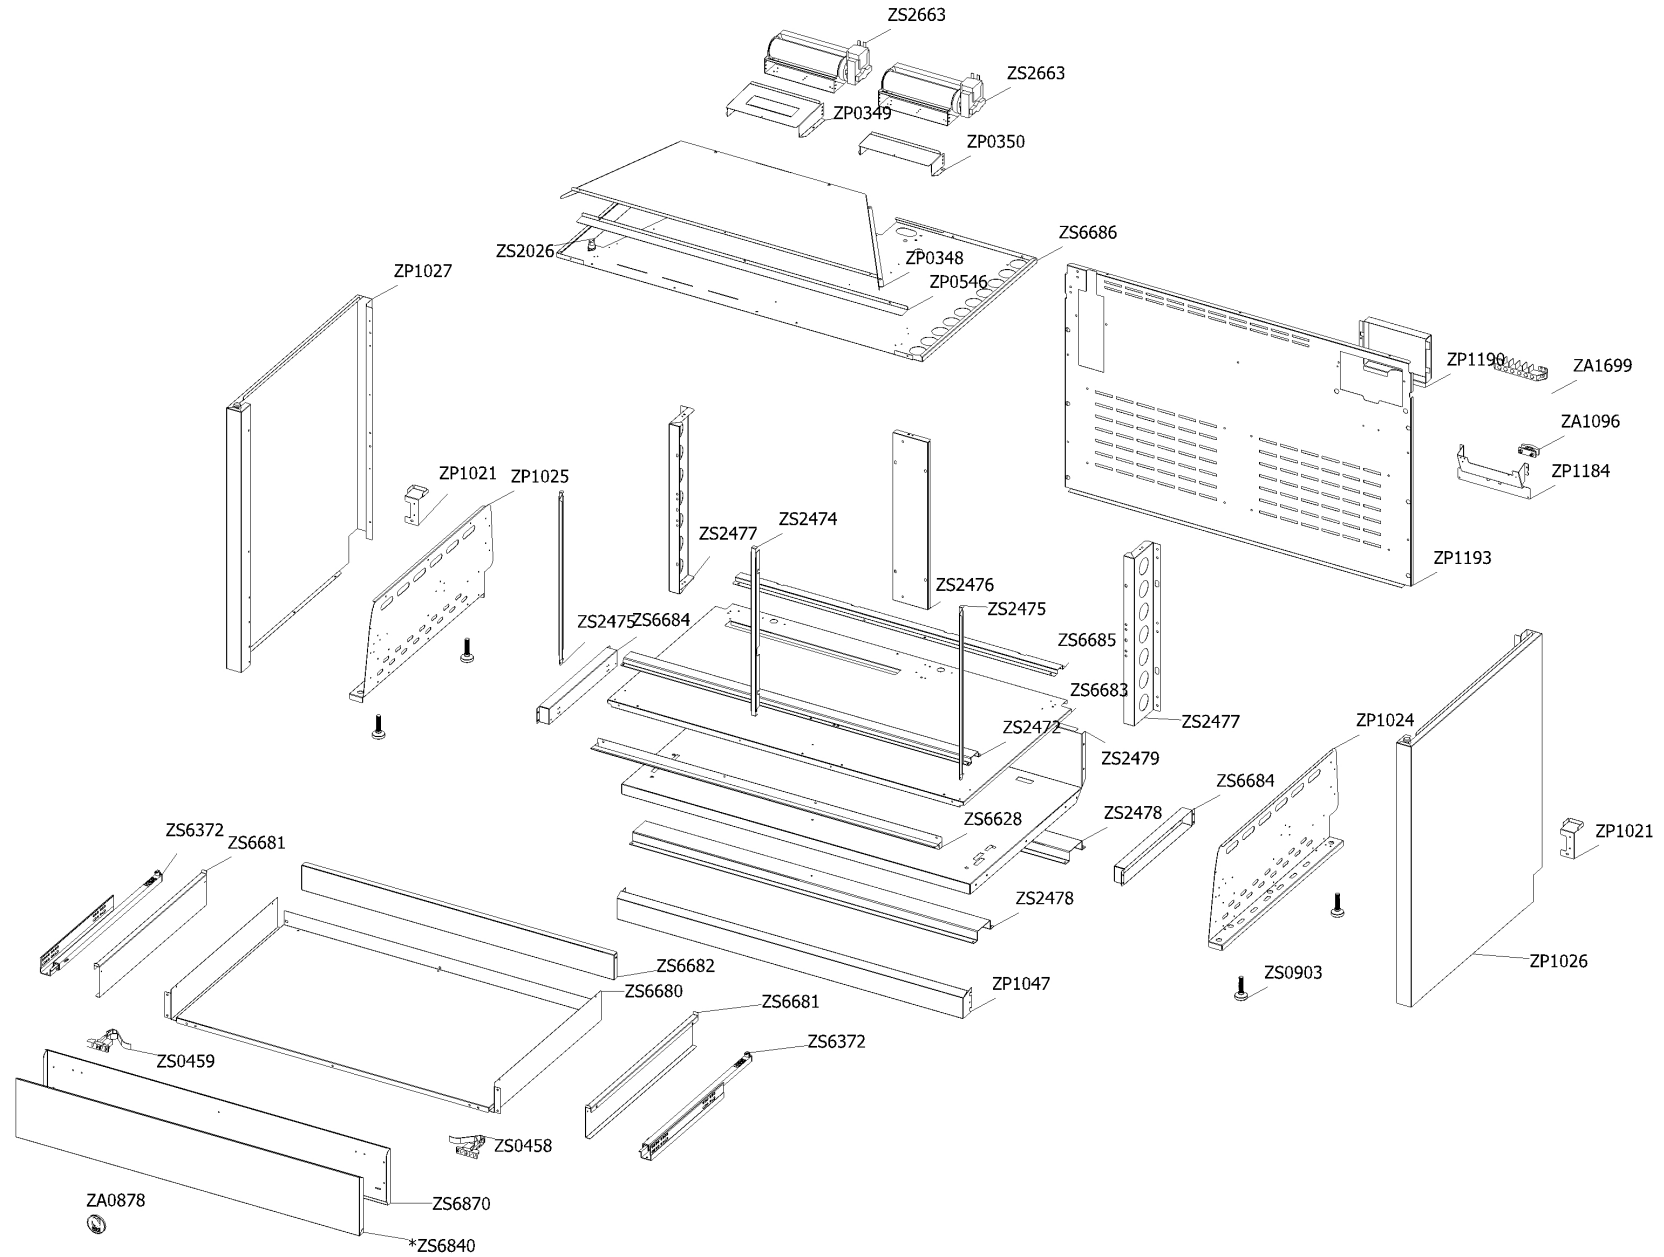

Cucina genesi GQ10SF-5FI SS Steel 400/50 EU**CLIENTE**

Code	Description	Qty	Code	Description	Qty
ZA0469	Induction 5 element OCTA EGO 75.08016.610	1			
ZA0841	Timer - mechanical minute minder	1			
ZC0586	Control panel front 5FI induction electric oven GNS 100 Inox serygr.	1			
ZP0425	Support for fan timelag device	1			
ZP0500	Support for electronic control induction element	1			
ZP1010	Display support	1			
ZP1046	Clamp support for ramp GNS 100	1			
ZP2000	Commutator support 3 positions	2			
ZP2173	Assembly cooktop cooker 100 double oven induction OCTA	1			
ZS2026	Thermostat TY60 N.O. fixing B	1			
ZS2665	Support for fan timelag device	1			
ZS3020	Support for connection top-base	2			
ZS3047	Knob 58 for built-in oven SLT	9			
ZS5377	Energy regulator for induction 230 V EGO EU	5			
ZS6026	Switch for induction encoder	5			
ZS6787	Encoders control board	1			
ZS6904	Cover for induction terminal board	1			
ZS8446	Clamp support for induction 90/100 Sintesi front / rear	2			

Cucina genesi GQ10SF-5FI SS Steel 400/50 EU

CLIENTE

Code	Description	Qty	Code	Description	Qty
482120	Thermostat cooker 192	1			
ZA0815	Steam oven functions switch	1			
ZA0816	Energy regulator for oven 230 V	1			
ZA0883	Timer power board	1			
ZA0884	Timer (display)	1			
ZA0886	Encoder push oven	1			
ZP1009	Electrical display support	1			
ZP2000	Commutator support 3 positions	1			
ZP2524	Drip tray top BBQ 70/90	1			
ZS1204	Transparent lens	1			
ZS1755	Fluorescent orange warning light	1			
ZS6817	Feet for electronic components EGO	6			
ZS7893	Commutator oven functions 060 R	1			