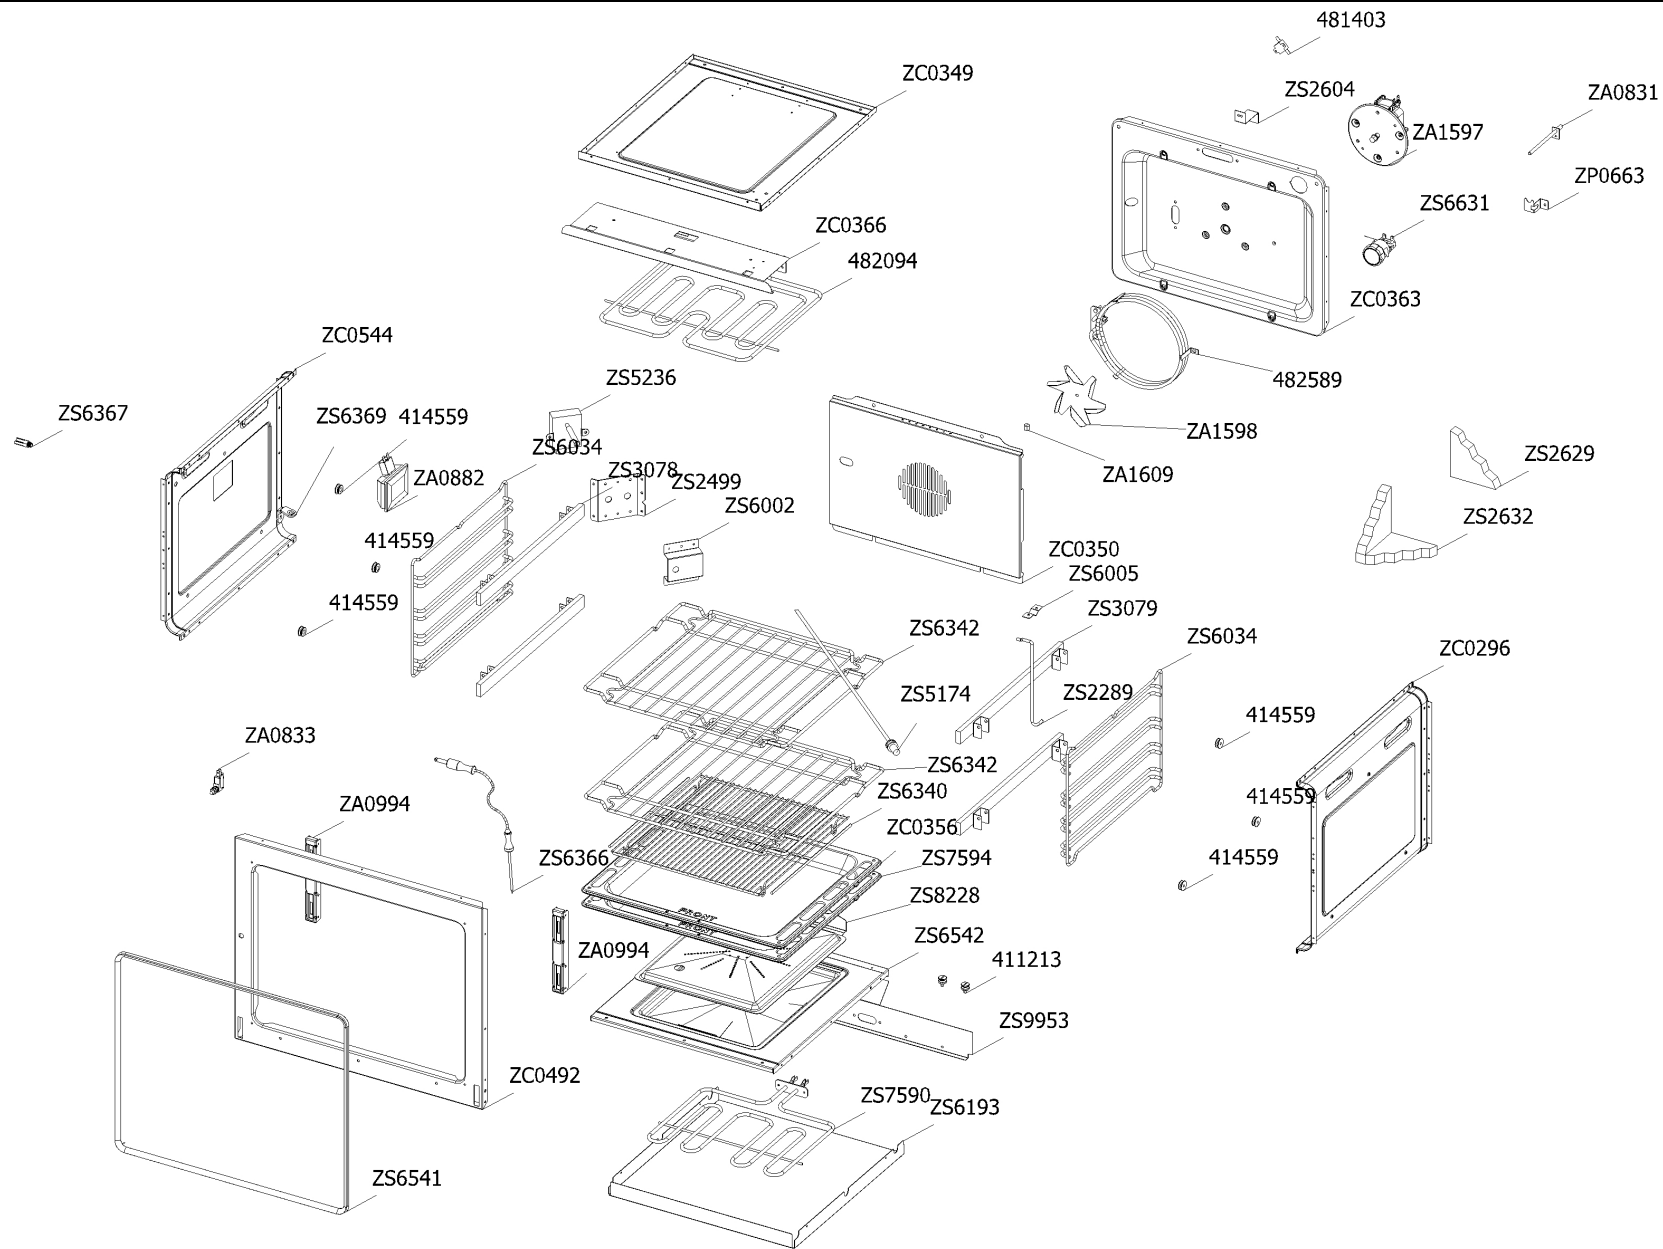

Cucina genesi GQ10SF-5FI SS Steel 400/50 EU**CLIENTE**

Code	Description	Qty	Code	Description	Qty
414559	Lateral frame support for built-in oven	6			
481403	Safety thermostat	1			
482072	Upper heating element cooker	1			
601152	Spring fixing feeler for built-in oven	2			
ZA0994	Hinge support 06	2			
ZA1723	Gasket oven 30 FDA	1			
ZC0296	Side muffle oven 30/60/90 enamelled 04 grey	2			
ZC0348	Enamelled muffle ceiling oven 30 grey	1			
ZC0355	Enamelled drip tray for oven 30 grey	1			
ZC0359	Enamelled muffle bottom for oven 30 grey	1			
ZC0361	Muffle rear side oven 30 enamelled grey	1			
ZC0365	Grill heating element support for muffle oven 30 enamelled grey	1			
ZC0490	Enamelled muffle front side oven 30 grey	1			
ZP0119	Turnspit hole cap	1			
ZS2283	Oven lateral frame 30/60/90	2			
ZS2287	Chromed wire grid for oven 30	1			
ZS2454	Lower heating elem.support oven 30 04	1			
ZS2455	Lower heating element tray oven 30 04	1			
ZS2488	Trivet for oven 30 04	1			
ZS2604	Support for safety thermostat 04	1			
ZS2627	White glass wool for rear side 30 oven 04	1			
ZS2628	White glass wool for 30 oven 04	1			
ZS6631	Complete Lamp-holder for oven (ALO max 25 W)	1			
ZS7653	Lower heating element for oven 30	1			

Cucina genesi GQ10SF-5FI SS Steel 400/50 EU

CLIENTE

Code	Description	Qty	Code	Description	Qty
GP1099	Assembly glued oven door 60/100 double oven	1			
--> GR0887	Assembly door 30/60/90 left bar profile SFT with gasket	1			
--> GR0889	Assembly door 30/60/90 right bar profile SFT with gasket	1			
--> ZA1102	Door hinge for oven 60 triple glass	2			
--> ZA1111	Door oven handle for oven 60 nickel GNS	1			
--> ZP1441	* Glued external oven door 60/100 double oven	1			
--> ZS2308	Inner glass oven door 60	2			
--> ZS4746	Right support for inner glass	1			
--> ZS4747	Left support for inner glass	1			