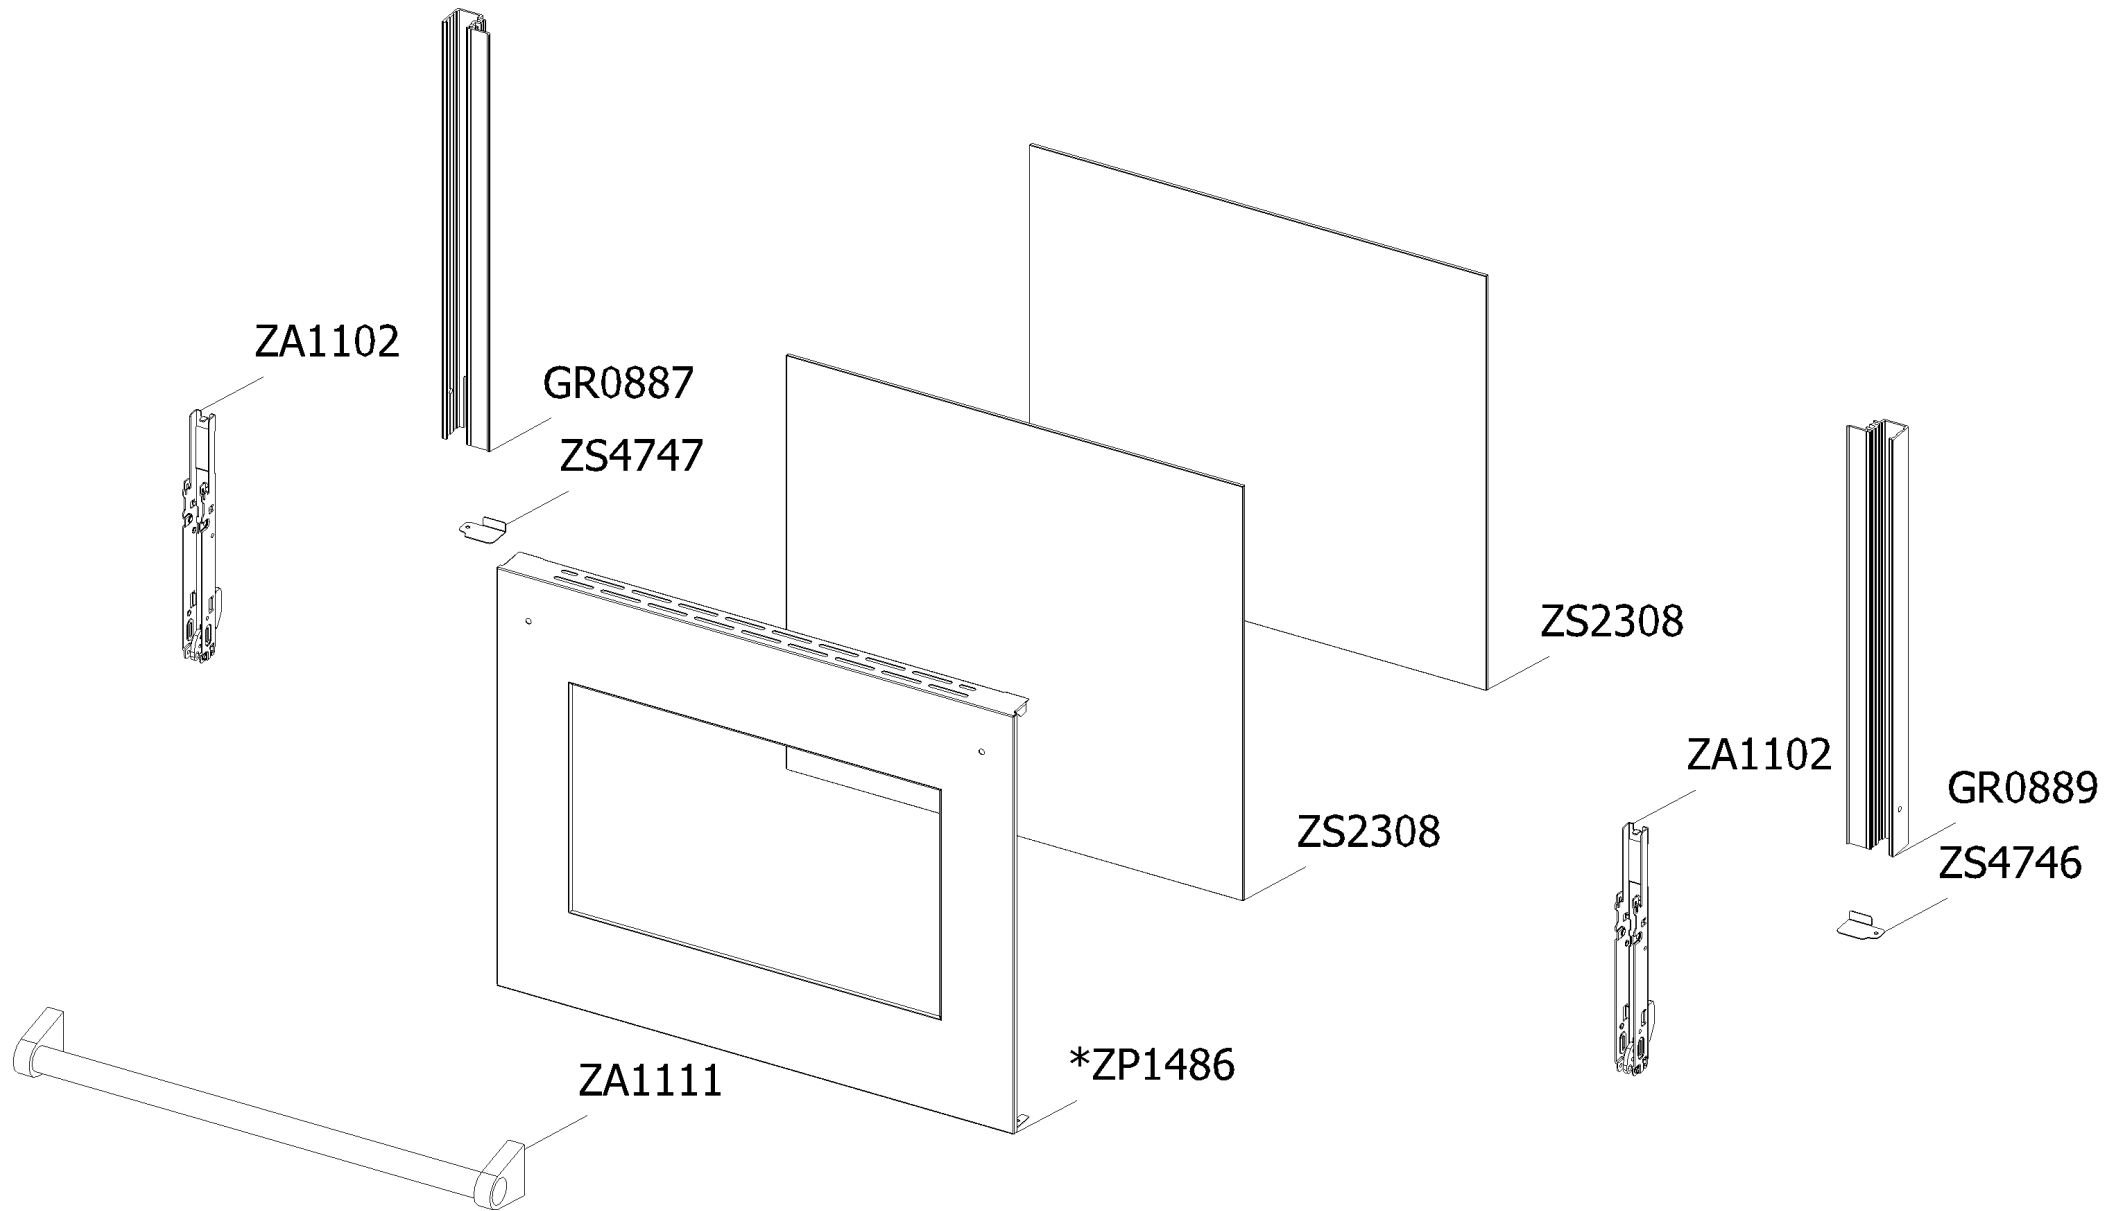

Code	Description	Qty	Code	Description	Qty
GR0593	Assembly complete lower reinforcement right side	1			
GR0594	Assembly complete lower reinforcement left side	1			
ZA0878	Aluminium adhesive badge "Steel tricolore"	1			
ZA1096	Cable clamp	1			
ZA1699	Terminal block for appliance UL	1			
ZP0349	Air conveyor for cooktop SX	1			
ZP0350	Air conveyor for cooktop DX	1			
ZP0434	Air conveyor for cooktop 90	1			
ZP0461	Muffle fan guard cooker 070/070 double oven	1			
ZP0462	Tangential cover for induction cooker	1			
ZP0542	Air conveyor for cooktop 090/120 SF	1			
ZP1021	Lateral side closing GNS cooker	2			
ZP1026	Complete lower right side panel	1			
ZP1027	Complete lower left side panel	1			
ZP1055	Plinth for cooker 90	1			
ZP1184	Rear bracket for 7-pole terminal block	1			
ZP1190	Terminal board cover	1			
ZP1191	Rear guard for cooker 70 Ascot	1			
ZP2123	Ramp hole closing plate	1			
ZS0458	Drawer right regulation clip	1			
ZS0459	Drawer left regulation clip	1			
ZS0903	Sintesi black foot H.15	4			
ZS2026	Thermostat TY60 N.O. fixing B	1			
ZS2663	Cooling fan L=180	2			
ZS2893	Lower guard for cooker 070 04	1			
ZS2895	Front support for muffle left/right side 70	2			
ZS2896	Rear support for muffle left/right side cooker 70	2			
ZS6372	Couple legobox rails partial opening push pull	1			
ZS6681	Drawer lateral side for cooker S.Steel	2			
ZS6684	Spacer for drawer guide	2			
ZS6831	* Drawer door cooker 070 SF s.steel	1			
ZS6832	Counterdoor drawer cooker 070 SF	1			
ZS6833	Bottom drawer for cooker 070 S.Steel	1			
ZS6834	Drawer rear side for cooker 070 S.Steel	1			
ZS6958	Bracket condensate collection for 070 Steam	1			
ZS7115	Upper guard for drawer 70	1			