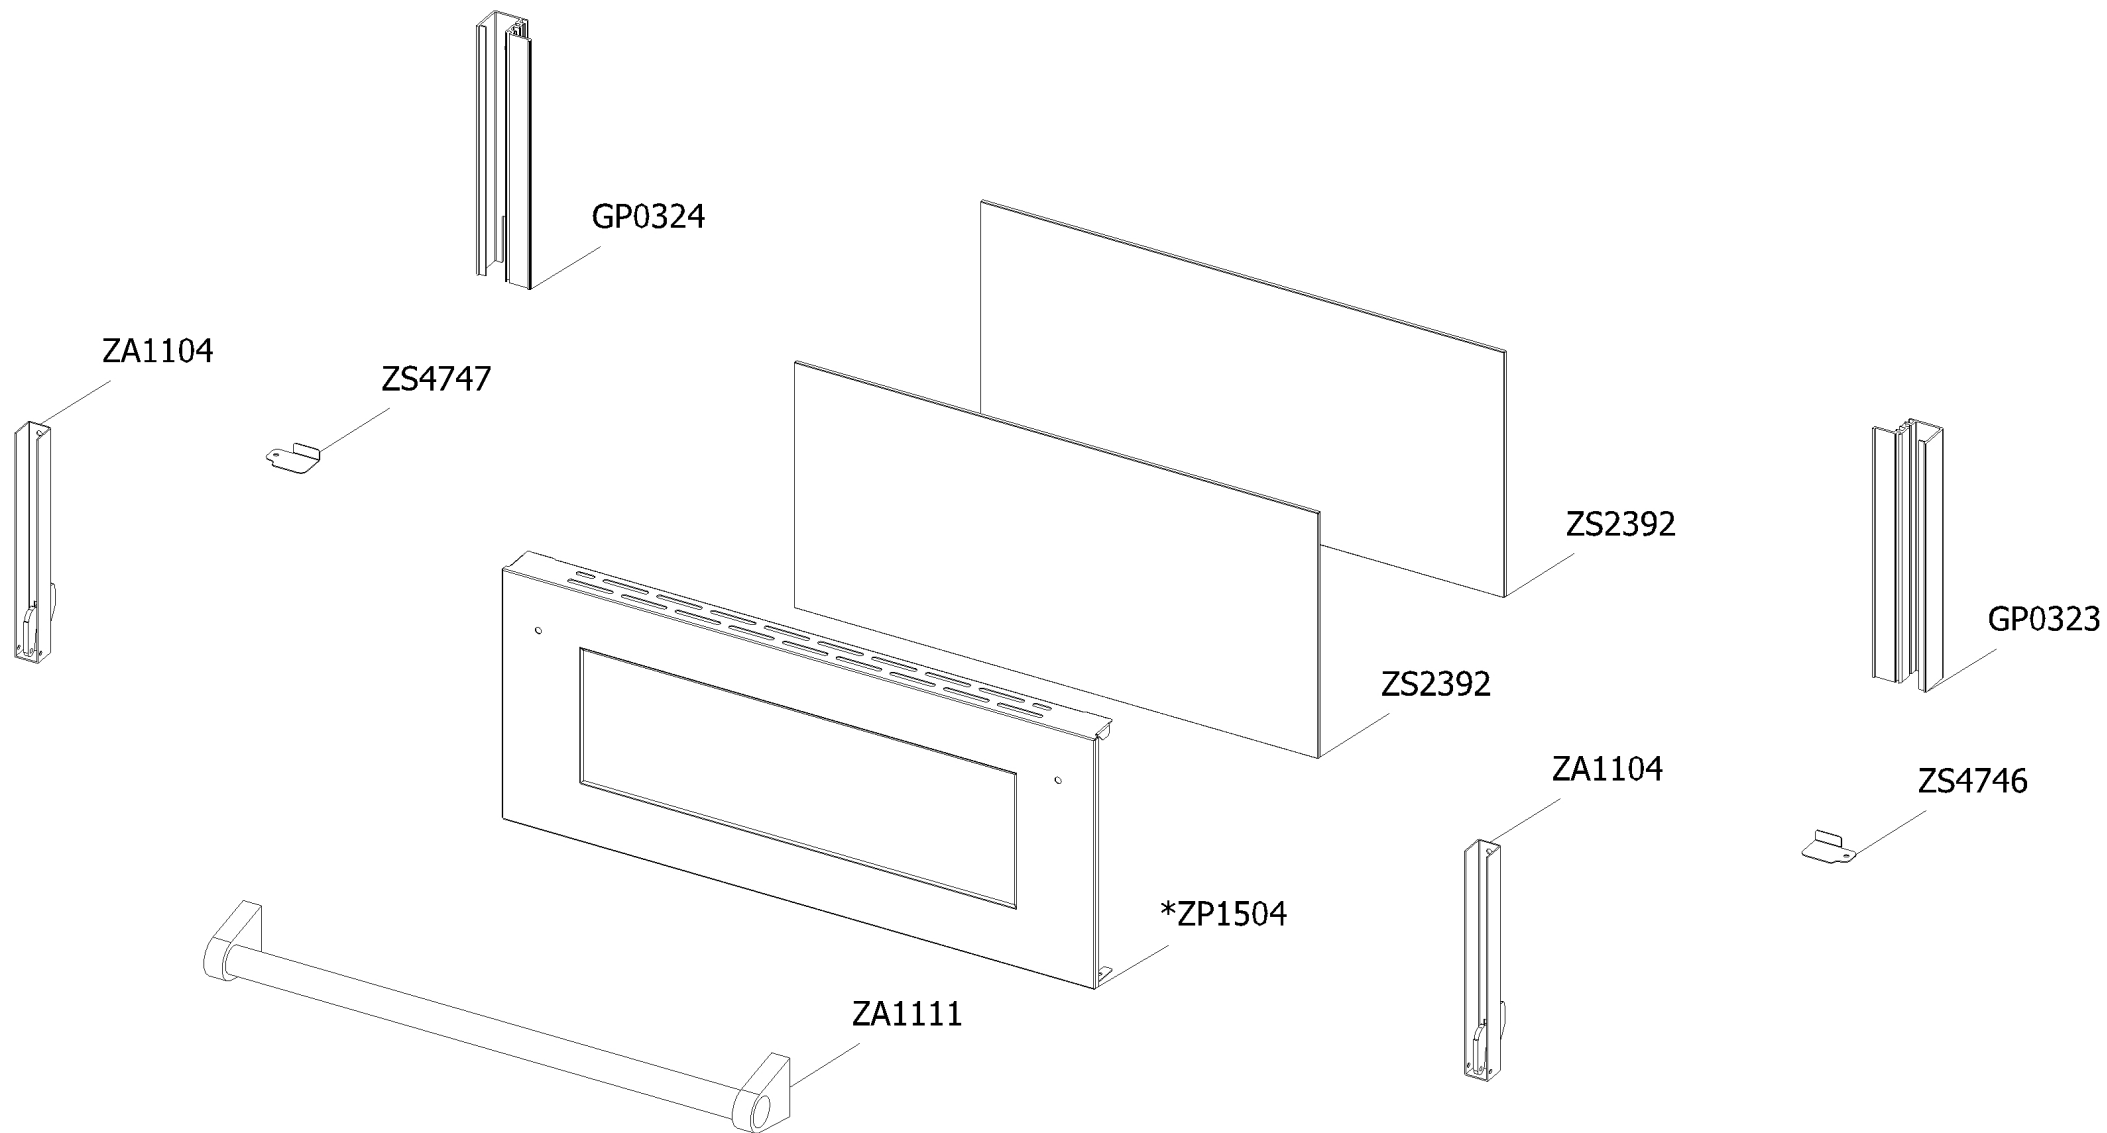

**Cucina genesi GQ7SF-4I SS Steel 400/50 EU**

CLIENTE

<b>Code</b>	<b>Description</b>	<b>Qty</b>	<b>Code</b>	<b>Description</b>	<b>Qty</b>
481814	Commutator multif. for 90 built-in oven(no pizza)	1			
ZA0815	Steam oven functions switch	1			
ZA0816	Energy regulator for oven 230 V	1			
ZP2000	Commutator support 3 positions	1			
ZS1075	Oven thermostat	1			
ZS1204	Transparent lens	3			
ZS1205	Fluorescent green warning light	1			
ZS1755	Fluorescent orange warning light	2			
ZS7893	Commutator oven functions 060 R	1			

**Cucina genesi GQ7SF-4I SS Steel 400/50 EU****CLIENTE**

<b>Code</b>	<b>Description</b>	<b>Qty</b>	<b>Code</b>	<b>Description</b>	<b>Qty</b>
GP1123	Assembly support feet-holder	2			
ZA1096	Cable clamp	1			
ZA1699	Terminal block for appliance UL	1			
ZP0349	Air conveyor for cooktop SX	1			
ZP0350	Air conveyor for cooktop DX	1			
ZP0434	Air conveyor for cooktop 90	1			
ZP0461	Muffle fan guard cooker 070/070 double oven	1			
ZP0462	Tangential cover for induction cooker	1			
ZP0542	Air conveyor for cooktop 090/120 SF	1			
ZP1021	Lateral side closing GNS cooker	2			
ZP1026	Complete lower right side panel	1			
ZP1027	Complete lower left side panel	1			
ZP1060	Lower guard for cooker 070 double oven 04	1			
ZP1061	Rear support for muffle left/right side 070 double oven	2			
ZP1063	Plinth for cooker 70 double oven	1			
ZP1064	Rear guard for cooker 70 DC extended 62.5 06	1			
ZP1184	Rear bracket for 7-pole terminal block	1			
ZP1190	Terminal board cover	1			
ZP1876	Lower heating element tray oven 90	1			
ZP2123	Ramp hole closing plate	1			
ZS0903	Sintesi black foot H.15	4			
ZS2026	Thermostat TY60 N.O. fixing B	1			
ZS2637	Front support for muffle left/right side 070 double oven	2			
ZS2663	Cooling fan L=180	2			