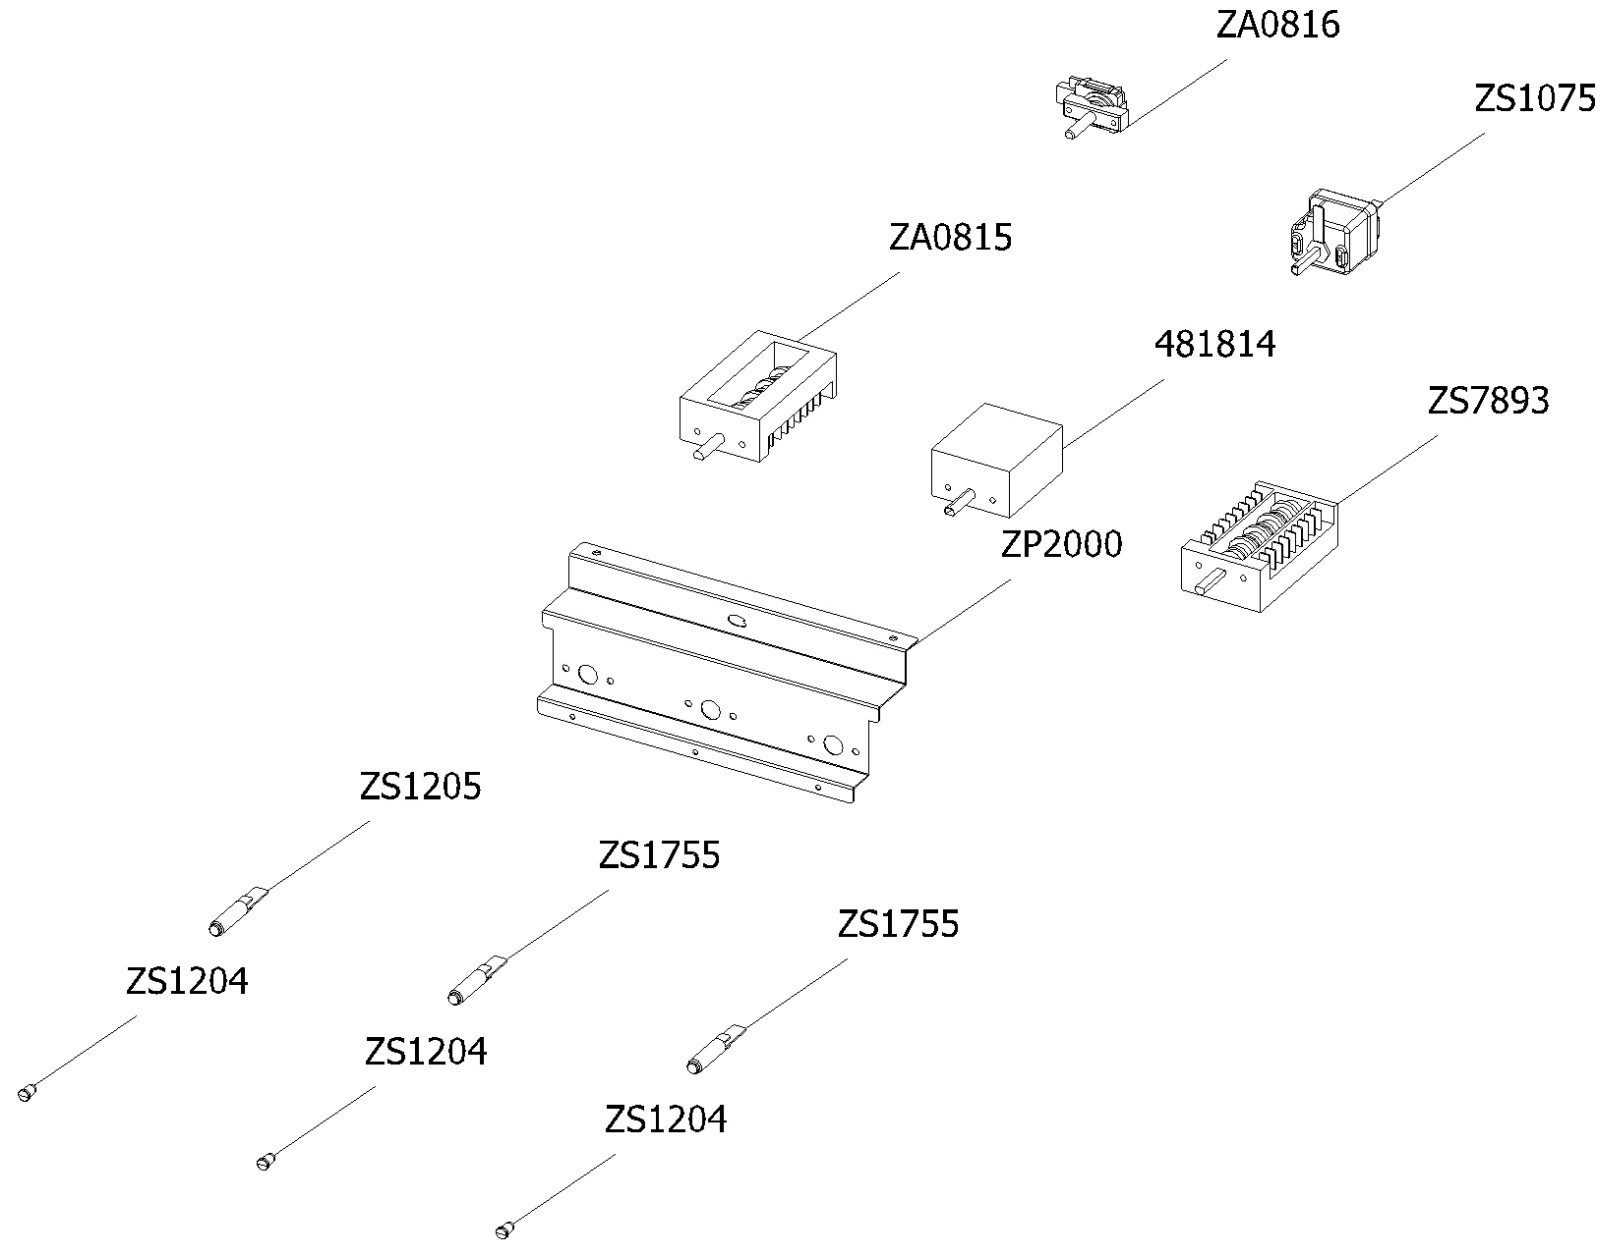

**Cucina genesi GQ7SF-4I SS Steel 400/50 EU****CLIENTE**

<b>Code</b>	<b>Description</b>	<b>Qty</b>	<b>Code</b>	<b>Description</b>	<b>Qty</b>
ZC0590	Control panel front 5/6 burners Ascot 90 S.STEEL	1			
ZP0425	Support for fan timelag device	1			
ZP0500	Support for electronic control induction element	1			
ZP0730	Clamp support for induction 70 Sintesi front / rear	2			
ZP1053	Clamp support for ramp GNS 070	1			
ZP1795	Oven electronic thermostat	1			
ZP2001	Commutator support 2 positions	2			
ZP2326	Complete spill tray cooker 70 vitroceramic	1			
ZS2026	Thermostat TY60 N.O. fixing B	1			
ZS2665	Support for fan timelag device	1			
ZS3020	Support for connection top-base	2			
ZS3047	Knob 58 for built-in oven SLT	7			
ZS5377	Energy regulator for induction 230 V EGO EU	4			
ZS6026	Switch for induction encoder	4			
ZS6787	Encoders control board	1			
ZS6817	Feet for electronic components EGO	3			
ZS6904	Cover for induction terminal board	1			
ZS7118	Clamp support for induction 70 Sintesi front / rear	2			
ZS7250	Induction 4 element EGO	1			