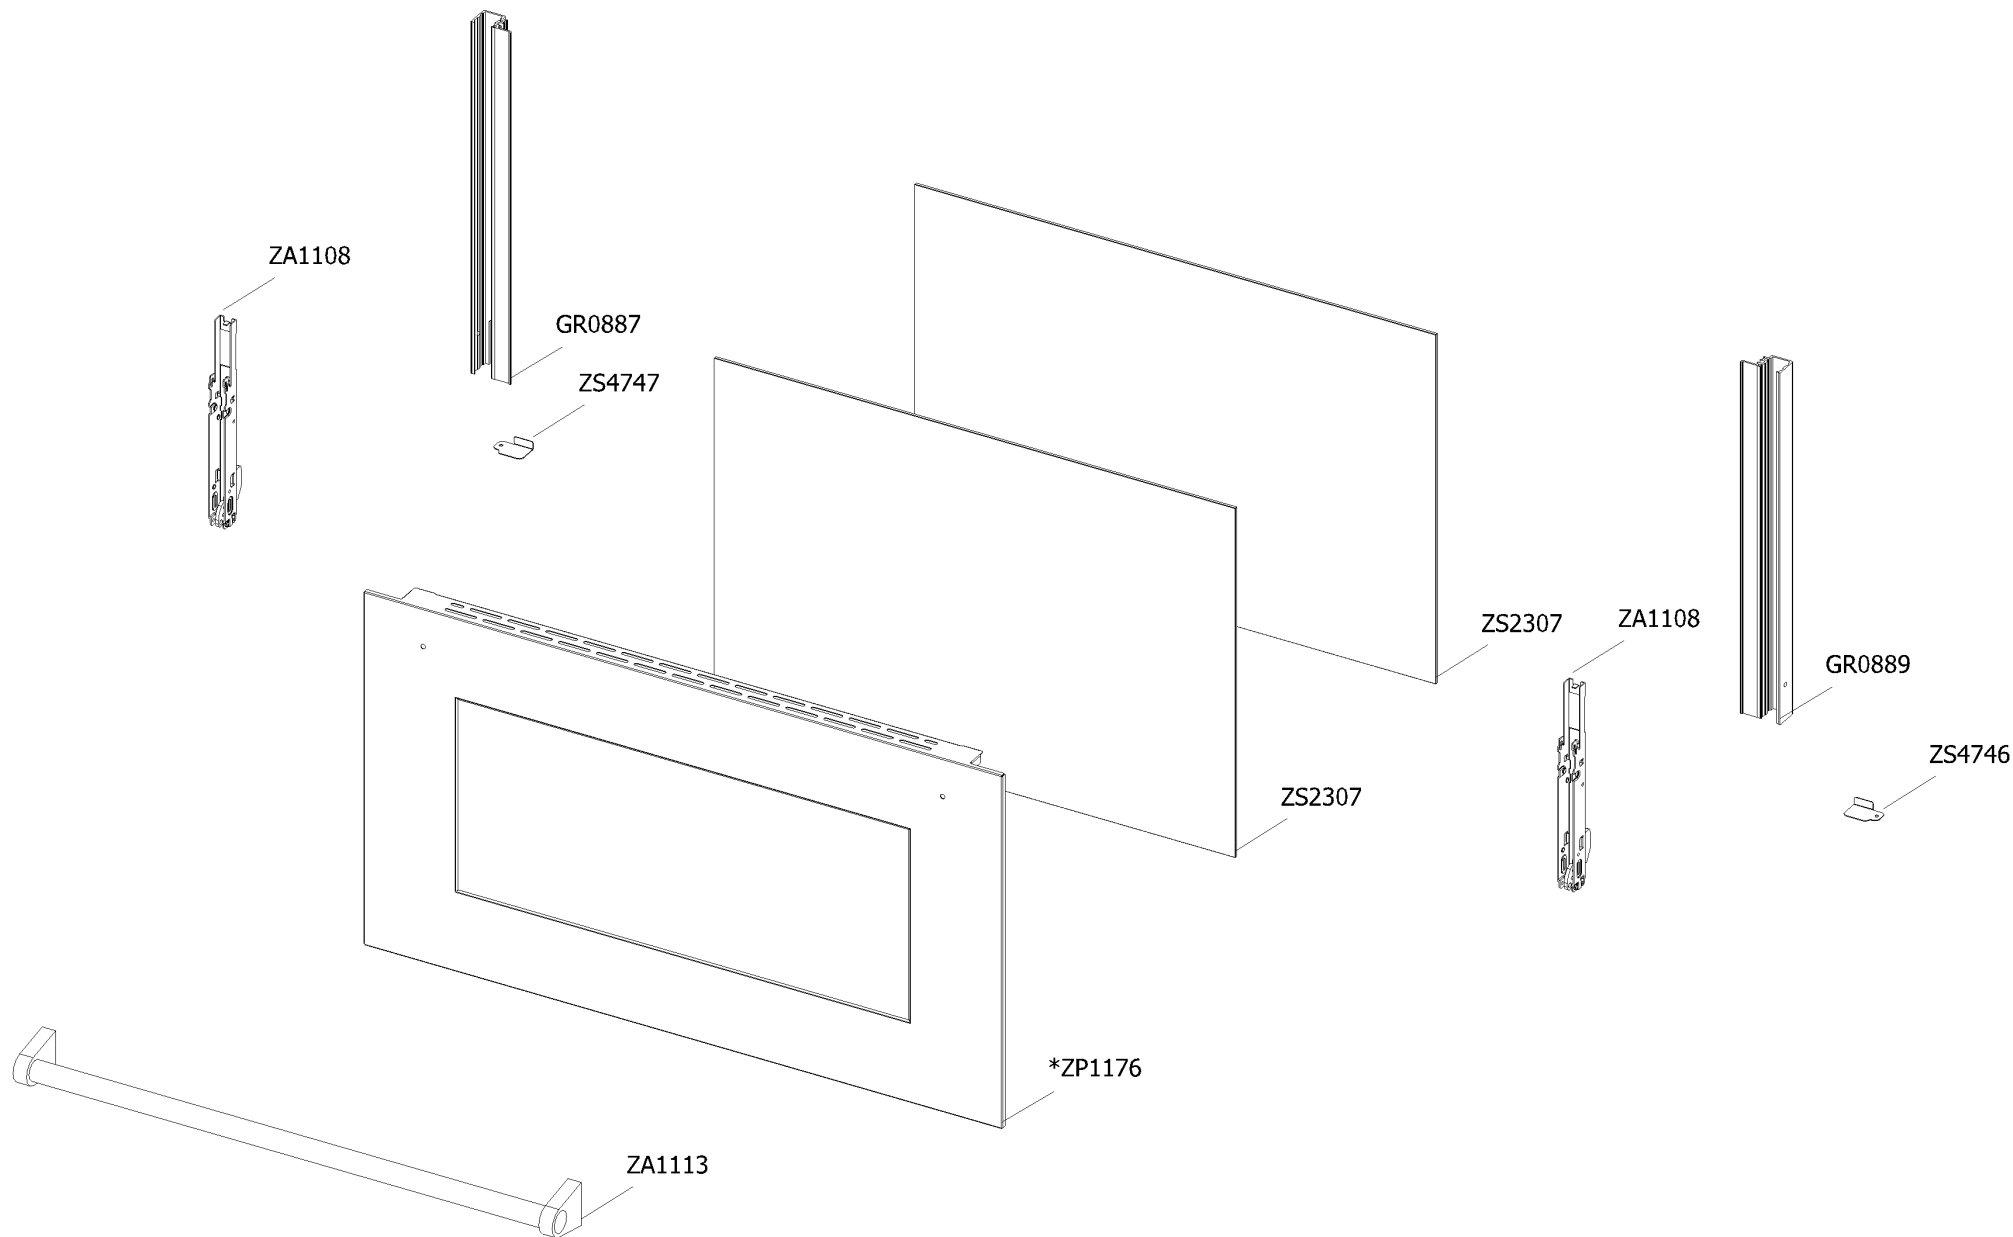

Code	Description	Qty	Code	Description	Qty
GR0593	Assembly complete lower reinforcement right side	1	ZS6890	Bracket condensate collection for 090 Steam	1
--> ZP1024	Right side lower reinforcement	1			
GR0594	Assembly complete lower reinforcement left side	1			
--> ZP1025	Right side lower reinforcement	1			
ZA0878	Aluminium adhesive badge "Steel tricolore"	1			
ZA1096	Cable clamp	1			
ZA1699	Terminal block for appliance UL	1			
ZP0349	Air conveyor for cooktop SX	1			
ZP0350	Air conveyor for cooktop DX	1			
ZP0373	Muffle fan guard cooker 90 cm	1			
ZP0434	Air conveyor for cooktop 90	1			
ZP0542	Air conveyor for cooktop 090/120 SF	1			
ZP0962	Plinth for cooker 90	1			
ZP1021	Lateral side closing GNS cooker	2			
ZP1026	Complete lower right side panel	1			
ZP1027	Complete lower left side panel	1			
ZP1184	Rear bracket for 7-pole terminal block	1			
ZP1189	Rear guard for cooker 90 Ascot	1			
ZP1190	Terminal board cover	1			
ZP2123	Ramp hole closing plate	1			
ZS0458	Drawer right regulation clip	1			
ZS0459	Drawer left regulation clip	1			
ZS0903	Sintesi black foot H.15	4			
ZS2026	Thermostat TY60 N.O. fixing B	1			
ZS2464	Front support for muffle left/right side 90 04	2			
ZS2465	Rear support for muffle left/right side 90 04	2			
ZS2503	Lower guard for cooker 090 04	1			
ZS2663	Cooling fan L=180	2			
ZS6372	Couple legobox rails partial opening push pull	1			
ZS6681	Drawer lateral side for cooker S.Steel	2			
ZS6684	Spacer for drawer guide	2			
ZS6827	* Drawer door cooker 090 SF s.steel	1			
ZS6828	Counterdoor drawer cooker 90 SF	1			
ZS6829	Bottom drawer for cooker 090 S.Steel	1			
ZS6830	Drawer rear side for cooker 090 S.Steel	1			
ZS6888	Upper guard for drawer 90	1			