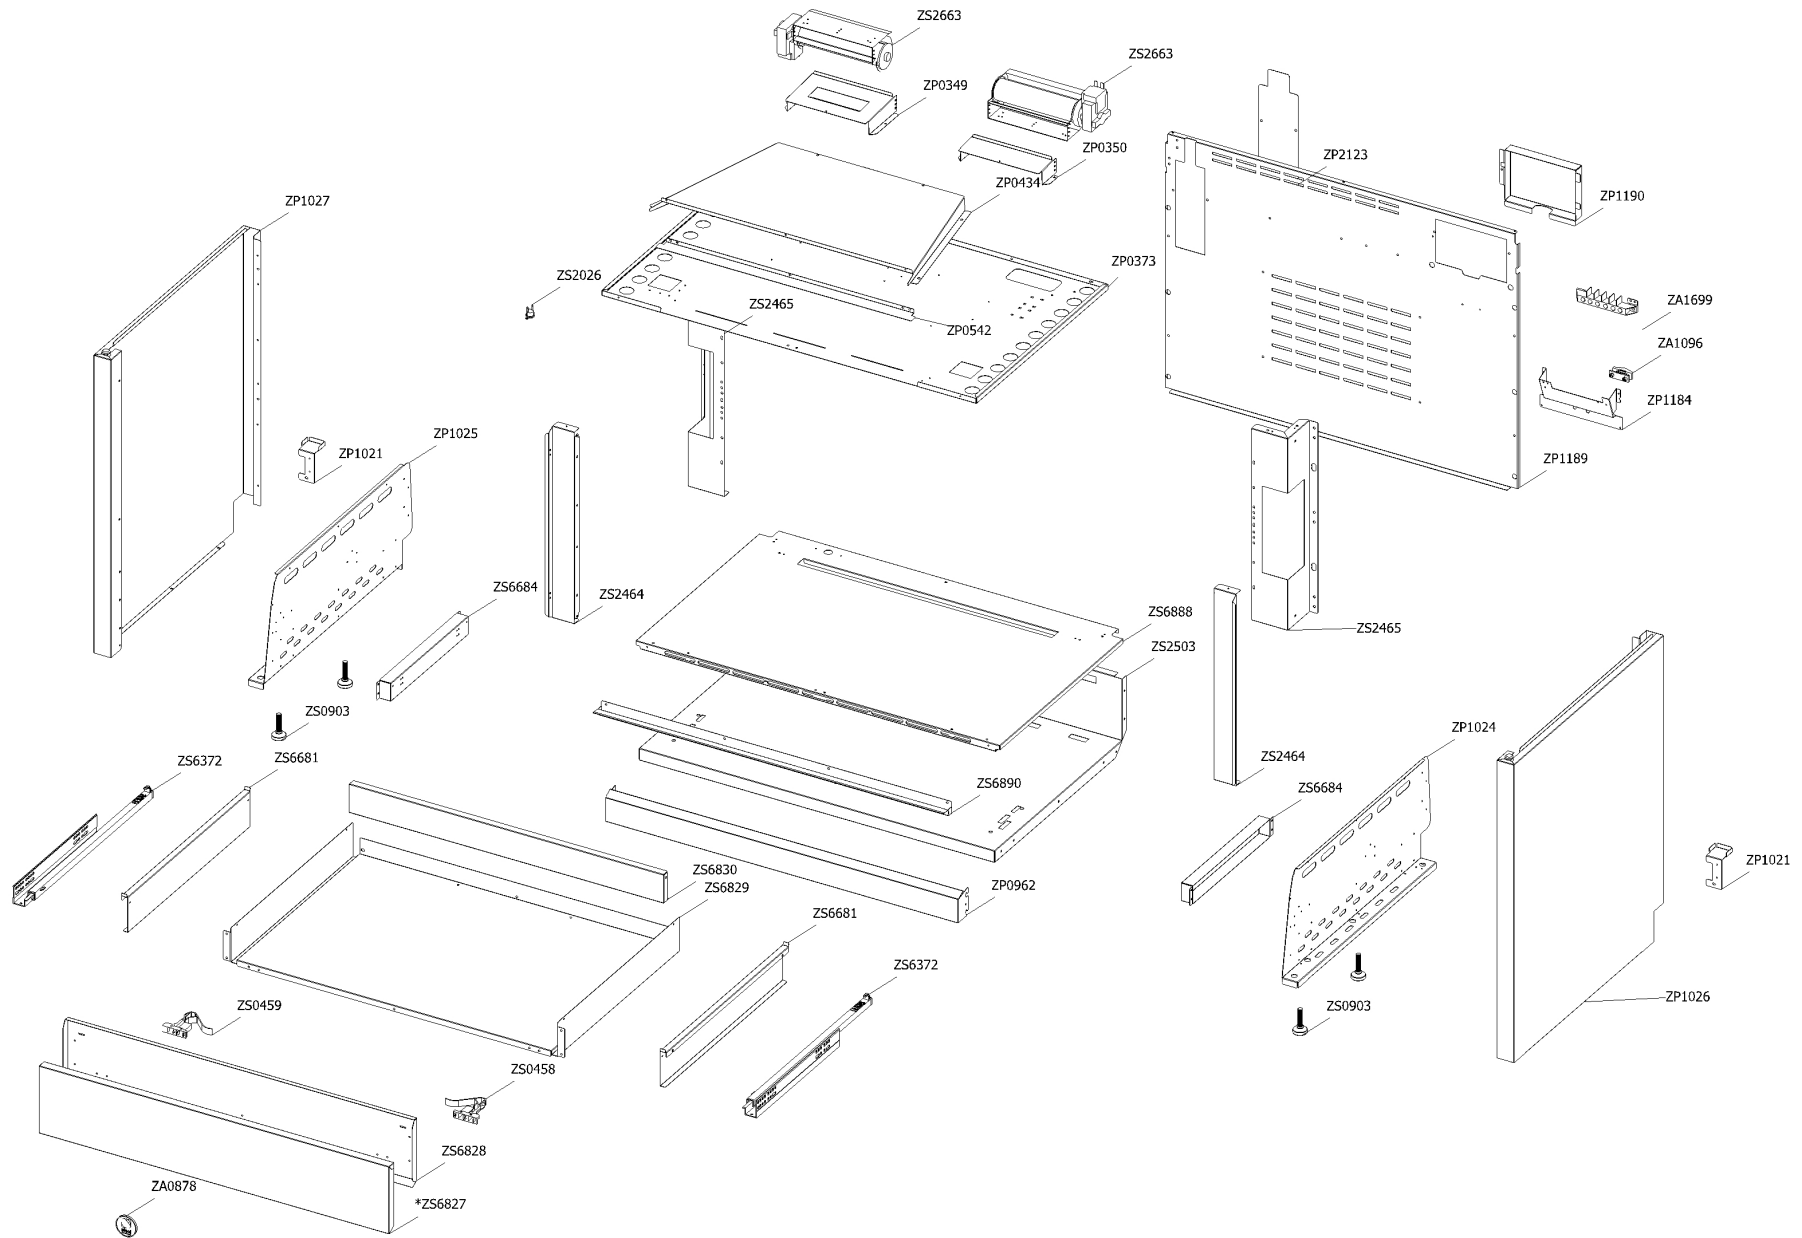

Code	Description	Qty	Code	Description	Qty
GR0593	Assembly complete lower reinforcement right side	1	ZS6890	Bracket condensate collection for 090 Steam	1
--> ZP1024	Right side lower reinforcement	1			
GR0594	Assembly complete lower reinforcement left side	1			
--> ZP1025	Right side lower reinforcement	1			
ZA0878	Aluminium adhesive badge "Steel tricolore"	1			
ZA1096	Cable clamp	1			
ZA1699	Terminal block for appliance UL	1			
ZP0349	Air conveyor for cooktop SX	1			
ZP0350	Air conveyor for cooktop DX	1			
ZP0373	Muffle fan guard cooker 90 cm	1			
ZP0434	Air conveyor for cooktop 90	1			
ZP0542	Air conveyor for cooktop 090/120 SF	1			
ZP0962	Plinth for cooker 90	1			
ZP1021	Lateral side closing GNS cooker	2			
ZP1026	Complete lower right side panel	1			
ZP1027	Complete lower left side panel	1			
ZP1184	Rear bracket for 7-pole terminal block	1			
ZP1189	Rear guard for cooker 90 Ascot	1			
ZP1190	Terminal board cover	1			
ZP2123	Ramp hole closing plate	1			
ZS0458	Drawer right regulation clip	1			
ZS0459	Drawer left regulation clip	1			
ZS0903	Sintesi black foot H.15	4			
ZS2026	Thermostat TY60 N.O. fixing B	1			
ZS2464	Front support for muffle left/right side 90 04	2			
ZS2465	Rear support for muffle left/right side 90 04	2			
ZS2503	Lower guard for cooker 090 04	1			
ZS2663	Cooling fan L=180	2			
ZS6372	Couple legobox rails partial opening push pull	1			
ZS6681	Drawer lateral side for cooker S.Steel	2			
ZS6684	Spacer for drawer guide	2			
ZS6827	* Drawer door cooker 090 SF s.steel	1			
ZS6828	Counterdoor drawer cooker 90 SF	1			
ZS6829	Bottom drawer for cooker 090 S.Steel	1			
ZS6830	Drawer rear side for cooker 090 S.Steel	1			
ZS6888	Upper guard for drawer 90	1			