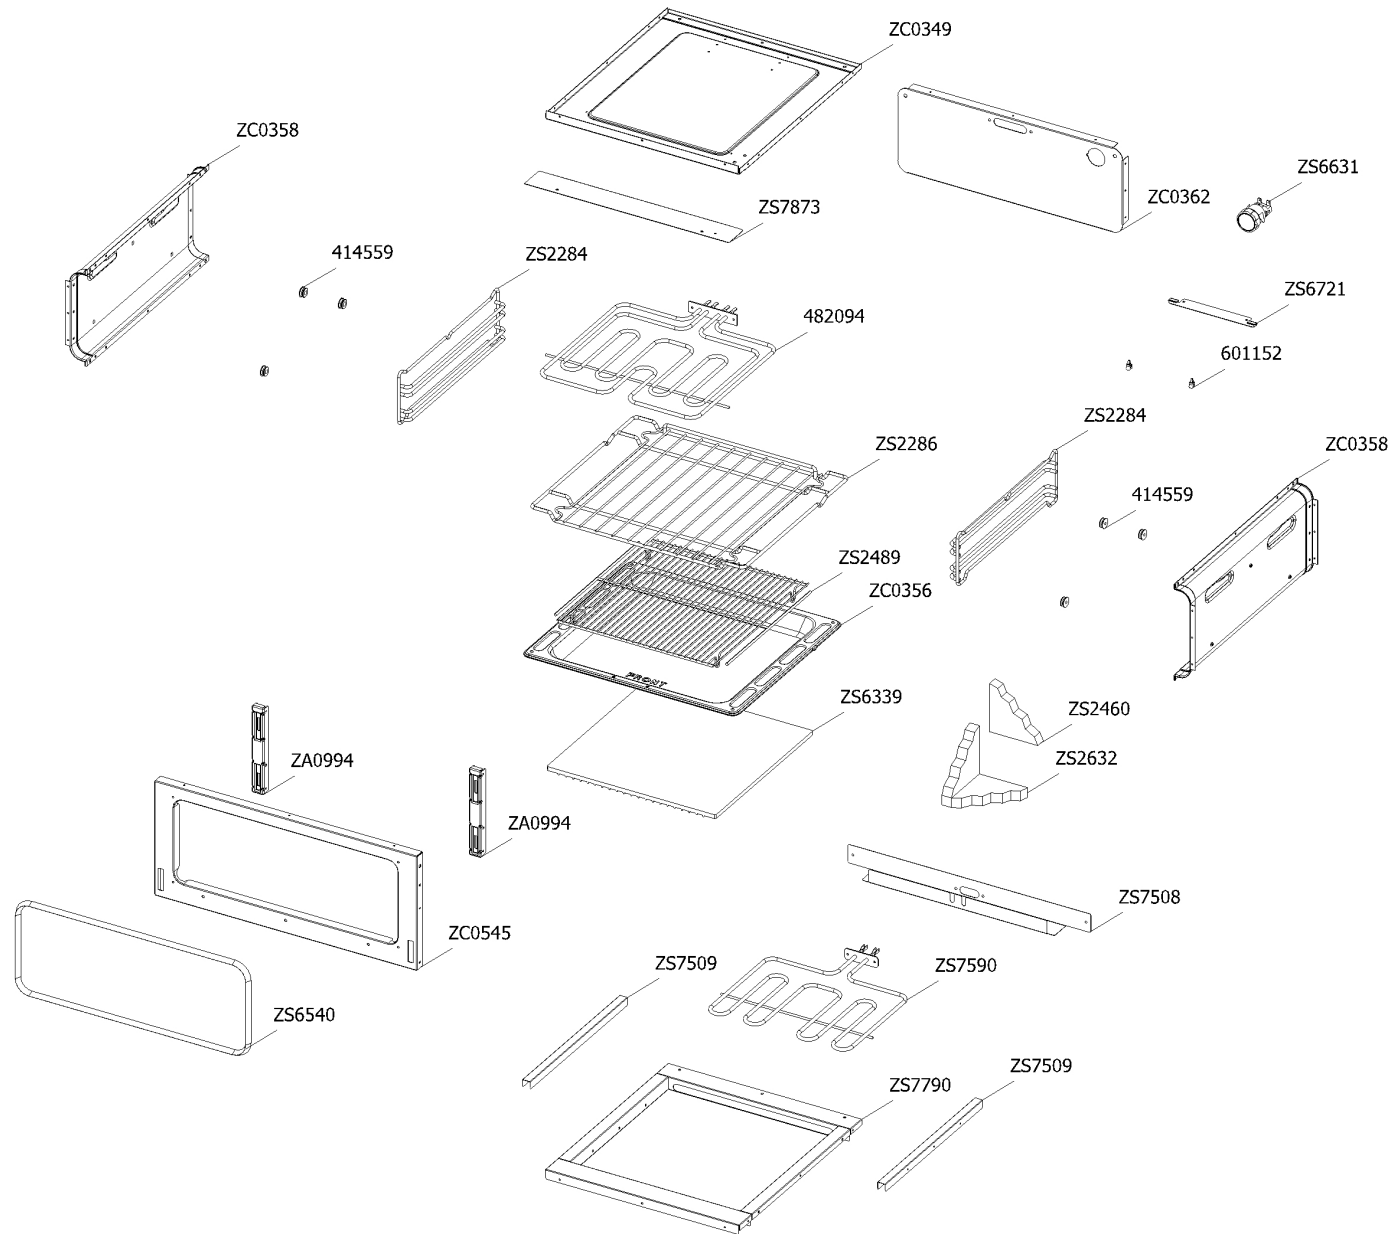

Forno Genesi GQFE6-P SS Steel 230/50 EU

CLIENTE

Code	Description	Qty	Code	Description	Qty
GP0323	Assembly door grilling oven 60 right bar profile SFT with gasket	1			
GP0324	Assembly door grilling oven 60 left bar profile SFT with gasket	1			
GP1084	Assembly glued oven door 60 P/100 triple oven S.Steel Ascot	1			
--> ZA1104	Door hinge for oven 90	2			
--> ZA1111	Door oven handle for oven 60 nickel	1			
--> ZP1468	Glued external grilling oven door 60/100 triple oven	1			
--> ZS2392	In-between glass oven door 60 P 04	2			
--> ZS4746	Right support for inner glass	1			
--> ZS4747	Left support for inner glass	1			