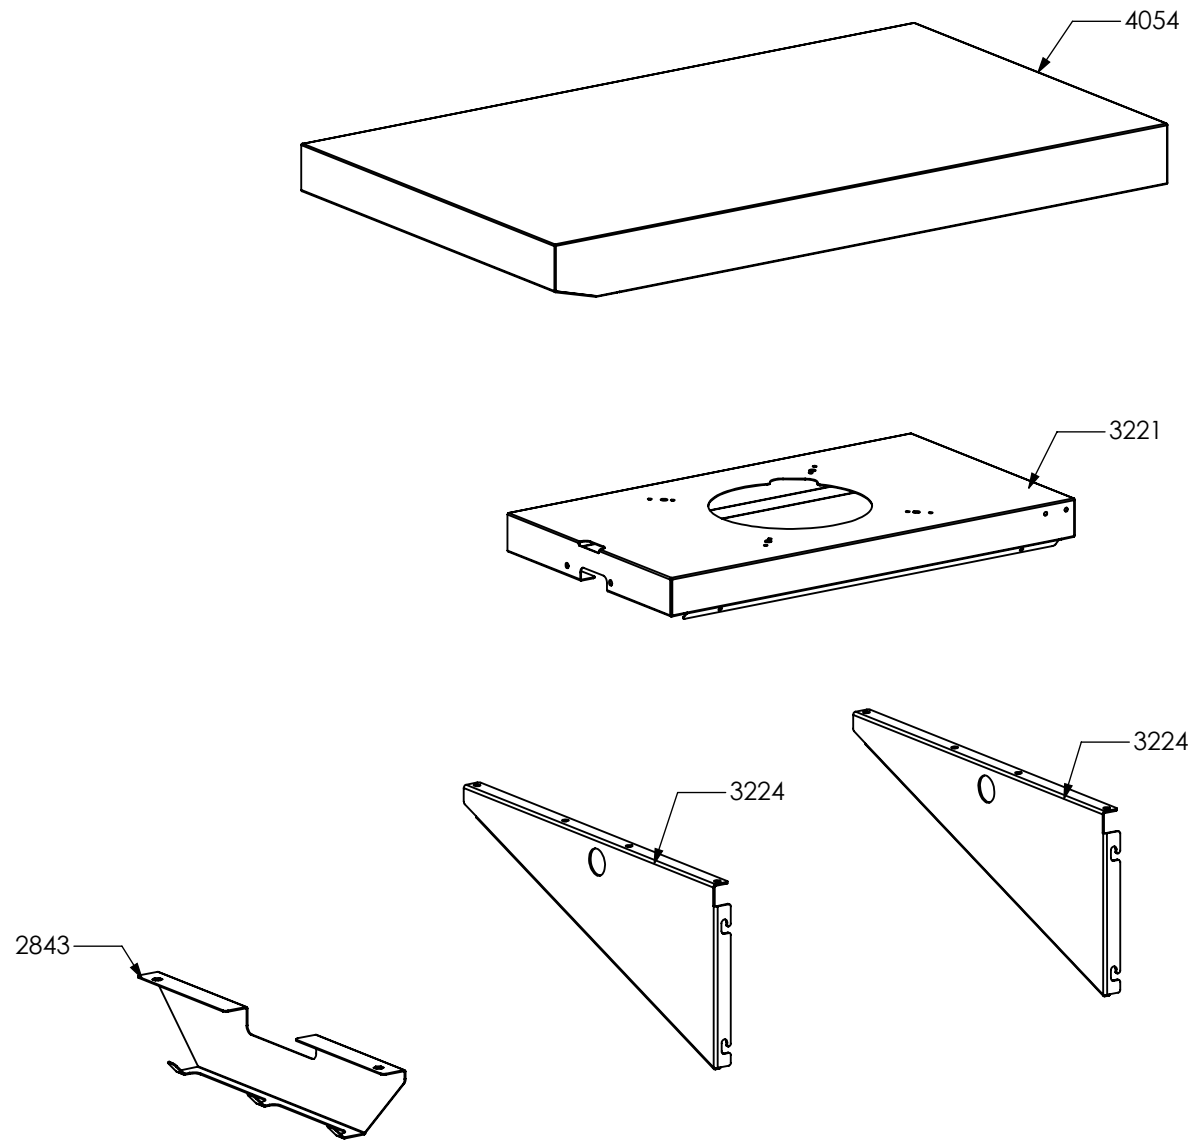

N° Object	Code	Description	Qty
2843	ZS4777	BBQ tool hanger	1
3221	ZS4760	Reinforcement side burner top BBQ	1
3224	ZS4767	Support for side top BBQ	2
4054	ZS4762	Side top left BBQ	1

N° Object	Code	Description	Qty	N° Object	Code	Description	Qty
19	400689	Gasket gas inlet	1				
34	414155	Rapid burner body G30 0,85	1				
69	440403	Plate rapid burner	1				
200	ZS0276	Rapid burner flame spreader	1				
797	410645	Pipe holder (G30)	1				
1179	ZS2219	Gasket for rapid burner	1				
1766	ZS3155	Knob 58 for gas burners SLT	1				
2182	ZS3474	Tap triple ring burner BBQ	1				
2183	ZS3475	Cast-iron grid 1 burner BBQ	1				
2187	ZS3480	Support for tap side top triple crown burner BBQ	1				
2188	ZS3481	Support for tap triple crown burner BBQ	1				
2196	ZS3497	Pipe ramp for side top triple ring burner BBQ	1				
2199	ZS3634	Gas taps fixing bridle	1				
2214	ZS3919	Lower guard for lateral burner table BBQ	1				
2221	ZS3954	Pivot M5 holding top	3				
2543	601229	Spring fixing spark plug for triple ring P-4	1				
2562	506037	Screw M3x8 TC s.steel	2				
2584	ZS4501	Protection covering for side top BBQ	1				
2589	ZS4506	Support for 1 burner griddle cooktop BBQ	4				
2592	ZS4549	Hinge reinforcement right covering for side top BBQ	1				
2593	ZS4550	Hinge reinforcement left covering for side top BBQ	1				
2843	ZS4777	BBQ tool hanger	1				
3221	ZS4760	Reinforcement side burner top BBQ	1				
3223	ZS4766	Support for side burner top triple crown BBQ	2				
3262	ZS5270	Burner spark plug Cast	1				
4310	ZS4757	Side top right BBQ	1				
5558	ZA0058	Ramp 1 burner cooktop, BBQ	1				
5749	ZP0050	Ramp hole closing plate	2				