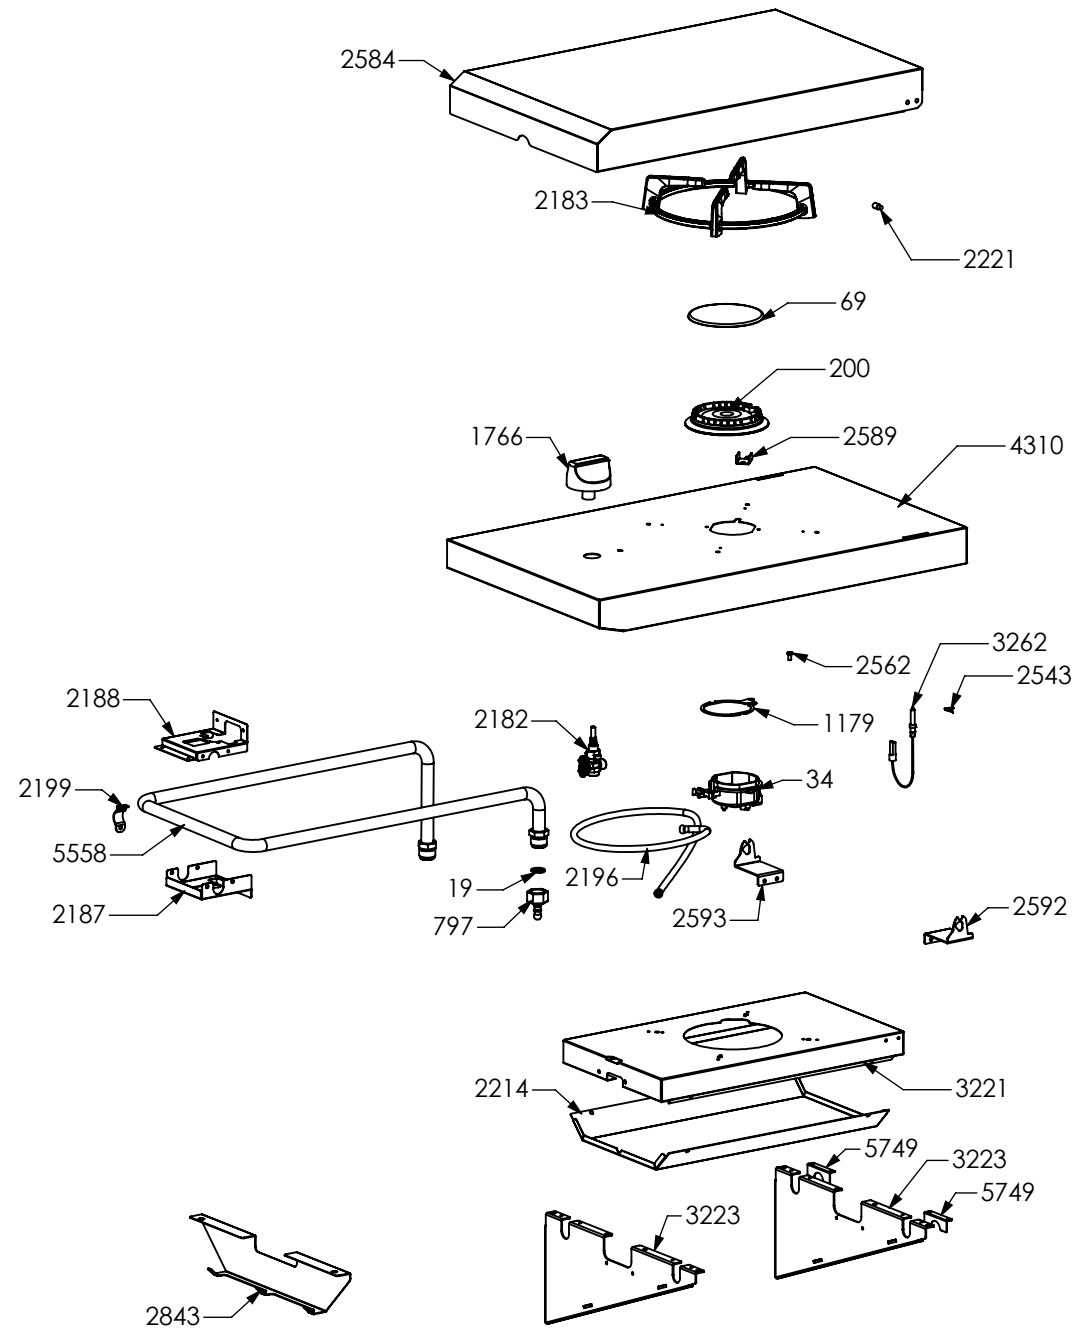

N° Object	Code	Description	Qty
2843	ZS4777	BBQ tool hanger	1
3221	ZS4760	Reinforcement side burner top BBQ	1
3224	ZS4767	Support for side top BBQ	2
4054	ZS4762	Side top left BBQ	1

N° Object	Code	Description	Qty	N° Object	Code	Description	Qty
19	400689	Gasket gas inlet	1				
34	414155	Rapid burner body G30 0,85	1				
69	440403	Plate rapid burner	1				
200	ZS0276	Rapid burner flame spreader	1				
797	410645	Pipe holder (G30)	1				
1179	ZS2219	Gasket for rapid burner	1				
1766	ZS3155	Knob 58 for gas burners SLT	1				
2182	ZS3474	Tap triple ring burner BBQ	1				
2183	ZS3475	Cast-iron grid 1 burner BBQ	1				
2187	ZS3480	Support for tap side top triple crown burner BBQ	1				
2188	ZS3481	Support for tap triple crown burner BBQ	1				
2196	ZS3497	Pipe ramp for side top triple ring burner BBQ	1				
2199	ZS3634	Gas taps fixing bridle	1				
2214	ZS3919	Lower guard for lateral burner table BBQ	1				
2221	ZS3954	Pivot M5 holding top	3				
2543	601229	Spring fixing spark plug for triple ring P-4	1				
2562	506037	Screw M3x8 TC s.steel	2				
2584	ZS4501	Protection covering for side top BBQ	1				
2589	ZS4506	Support for 1 burner griddle cooktop BBQ	4				
2592	ZS4549	Hinge reinforcement right covering for side top BBQ	1				
2593	ZS4550	Hinge reinforcement left covering for side top BBQ	1				
2843	ZS4777	BBQ tool hanger	1				
3221	ZS4760	Reinforcement side burner top BBQ	1				
3223	ZS4766	Support for side burner top triple crown BBQ	2				
3262	ZS5270	Burner spark plug Cast	1				
4310	ZS4757	Side top right BBQ	1				
5558	ZA0058	Ramp 1 burner cooktop, BBQ	1				
5749	ZP0050	Ramp hole closing plate	2				