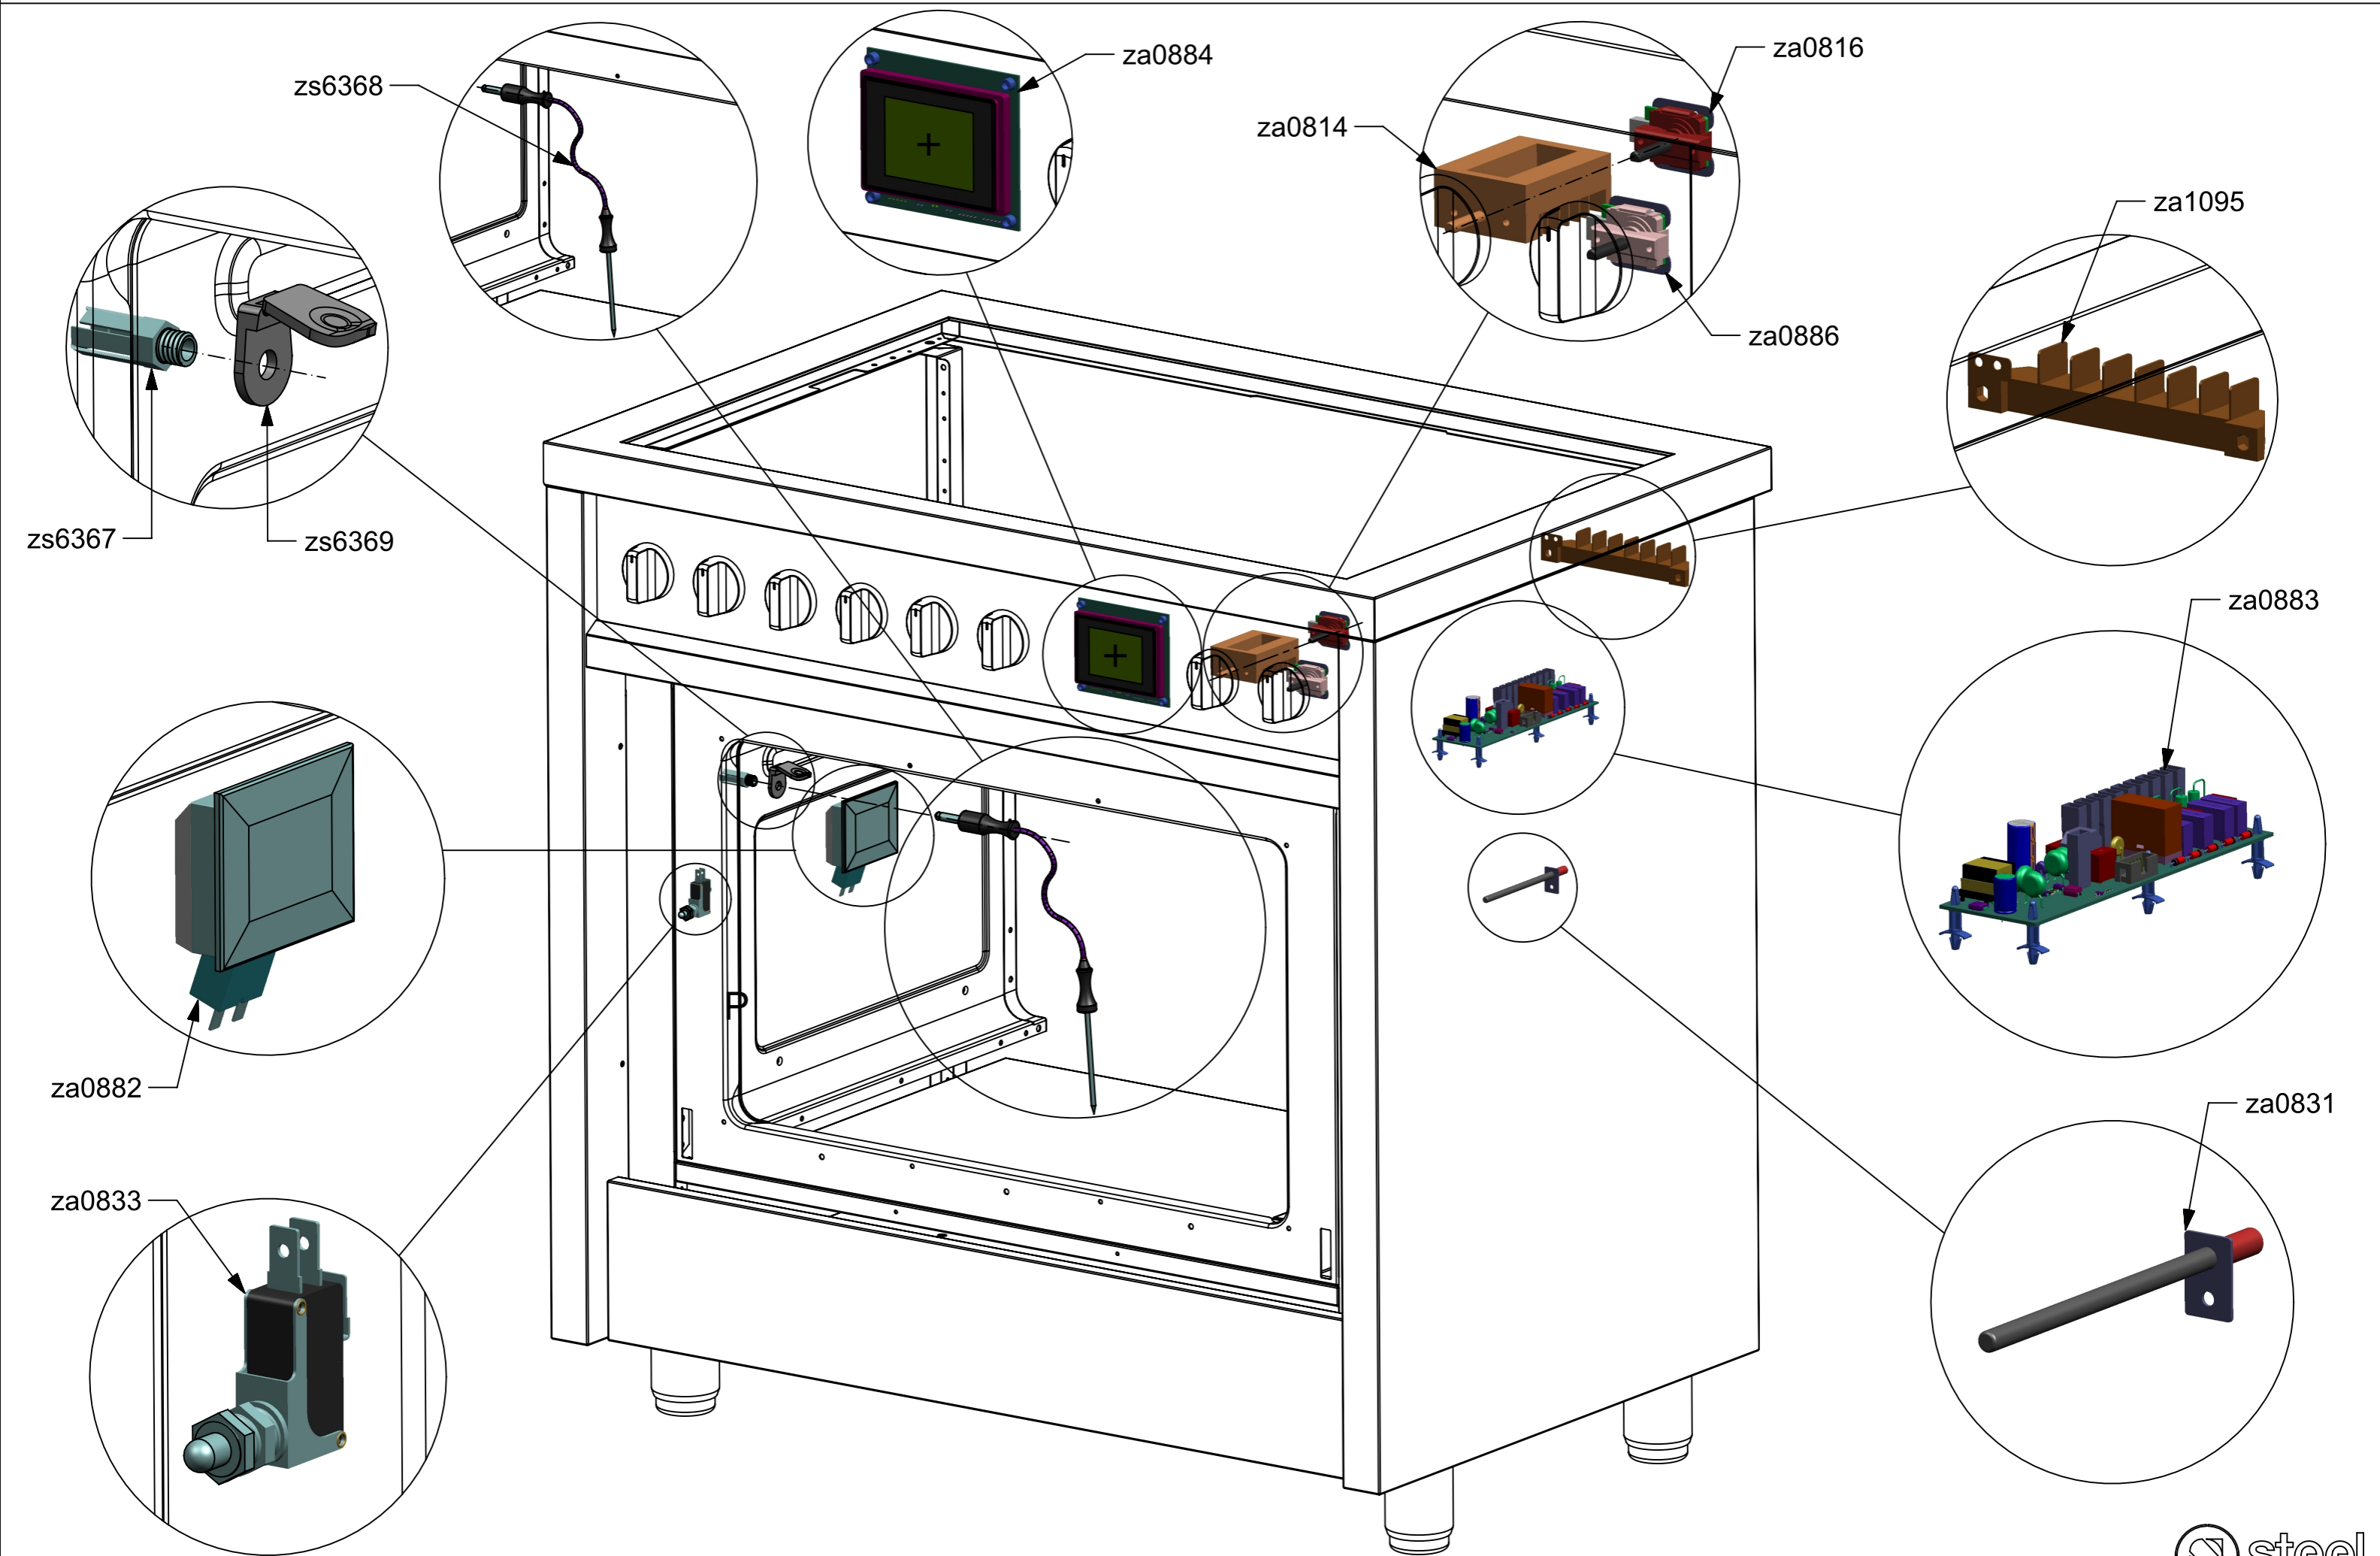

Nuovi componenti Serie Q | New components Q Series

N° Object	Code	Description	Qty
1014	ZS2026	Thermostat TY60 N.O. fixing B	2
1606	ZS2995	Fixing spring for front profile	16
4266	ZS6787	Encoders control board	1
5776	ZS3932	Rear side closing 100 cooker	1
5783	ZS6817	Feet for electronic components EGO	3
5784	ZS6904	Cover for induction terminal board	1
5785	ZS6905	Bridge for induction terminal board	1
5842	ZS8867	Rear side closing 090/100/120 cooker inside	1
6036	ZS8446	Clamp support for induction 90/100 Sintesi front / rear	2
6038	ZS8877	Support for electronic control induction element	1
6071	ZA0469	Induction 5 element OCTA EGO 75.08016.610	1
6092	GP0199	Assembly cooktop cooker 100 double oven induction OCTA	1
6070	ZA0468	Glass for 100 induction hob or cooker	1
6209	ZP0404	Upper lateral panel right side	1
6210	ZP0406	Upper lateral panel left side	1
1023	ZS2093	Sintesi upper right side clamp 62.5 extended	1
1024	ZS2094	Sintesi upper left side clamp 62.5 extended	1
1441	ZS2665	Support for fan timelag device	1
1612	ZS3020	Support for connection top-base	2
5503	ZS6140	Display support	1
6215	ZP0425	Support for fan timelag device	1

N° Object	Code	Description	Qty
129	601154	Timer	1
371	ZS0802	Commutator support 2 positions	3
390	ZS0890	Spring for el. controls support	3
993	ZS1641	Bezel for timer knob 58, bright chrome	1
998	ZS1646	Bezel for front left burner knob 58, bright chromed	1
999	ZS1647	Bezel for rear left burner knob 58, bright chromed	1
1004	ZS1652	Bezel for front right burner knob 58, bright chromed	1
1005	ZS1653	Bezel for rear right burner knob 58, bright chromed	1
1764	ZS3153	Knob 58 timer SLT	1
3696	ZS5955	Bezel for central external burner knob 58, bright chromed	1
3717	ZS6026	Switch for induction encoder	5
4210	ZS5377	Energy regulator for induction 230 V EGO EU	5
6295	ZA0728	Knob 58 induction element SLT	5