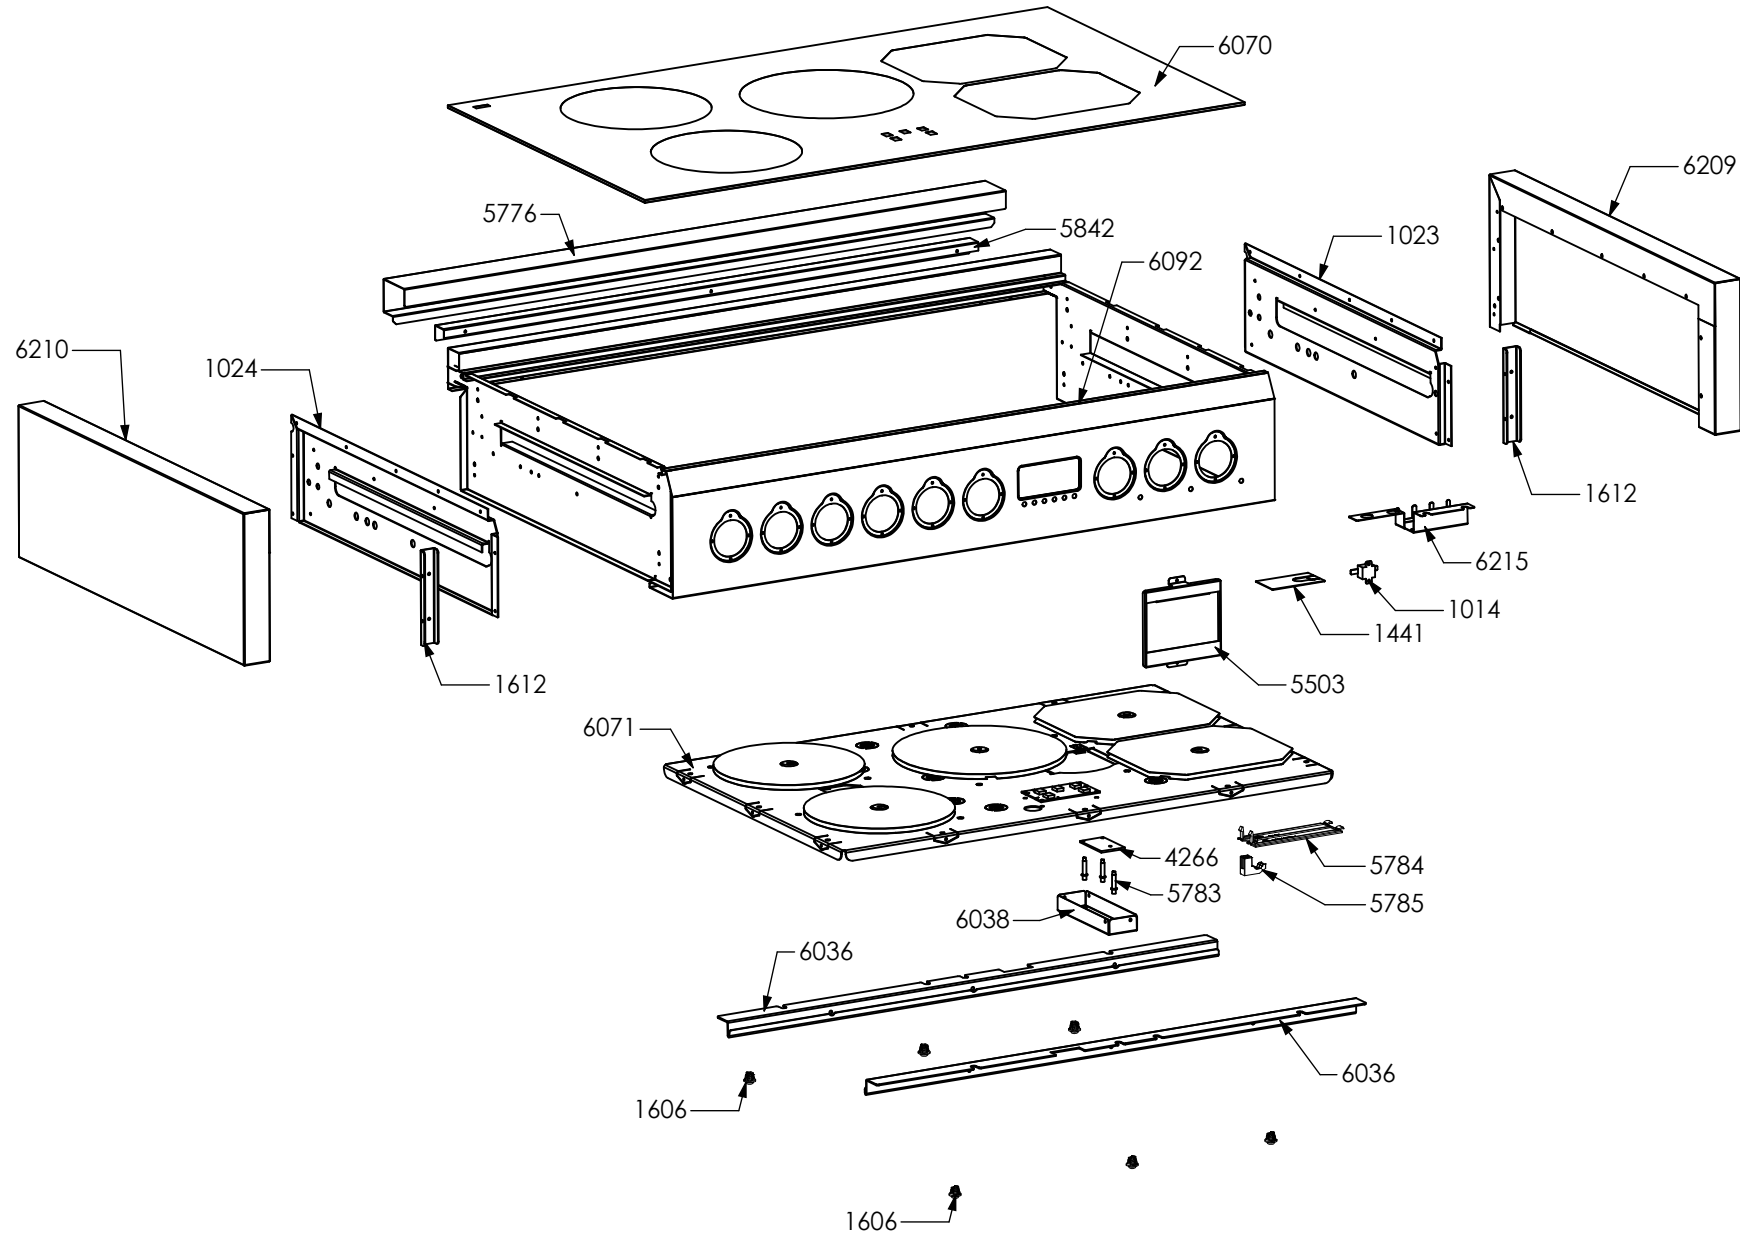

Nuovi componenti Serie Q | New components Q Series

N° Object	Code	Description	Qty
1014	ZS2026	Thermostat TY60 N.O. fixing B	2
1606	ZS2995	Fixing spring for front profile	16
4266	ZS6787	Encoders control board	1
5776	ZS3932	Rear side closing 100 cooker	1
5783	ZS6817	Feet for electronic components EGO	3
5784	ZS6904	Cover for induction terminal board	1
5785	ZS6905	Bridge for induction terminal board	1
5842	ZS8867	Rear side closing 090/100/120 cooker inside	1
6036	ZS8446	Clamp support for induction 90/100 Sintesi front / rear	2
6038	ZS8877	Support for electronic control induction element	1
6071	ZA0469	Induction 5 element OCTA EGO 75.08016.610	1
6092	GP0199	Assembly cooktop cooker 100 double oven induction OCTA	1
6070	ZA0468	Glass for 100 induction hob or cooker	1
6209	ZP0404	Upper lateral panel right side	1
6210	ZP0406	Upper lateral panel left side	1
1023	ZS2093	Sintesi upper right side clamp 62.5 extended	1
1024	ZS2094	Sintesi upper left side clamp 62.5 extended	1
1441	ZS2665	Support for fan timelag device	1
1612	ZS3020	Support for connection top-base	2
5503	ZS6140	Display support	1
6215	ZP0425	Support for fan timelag device	1