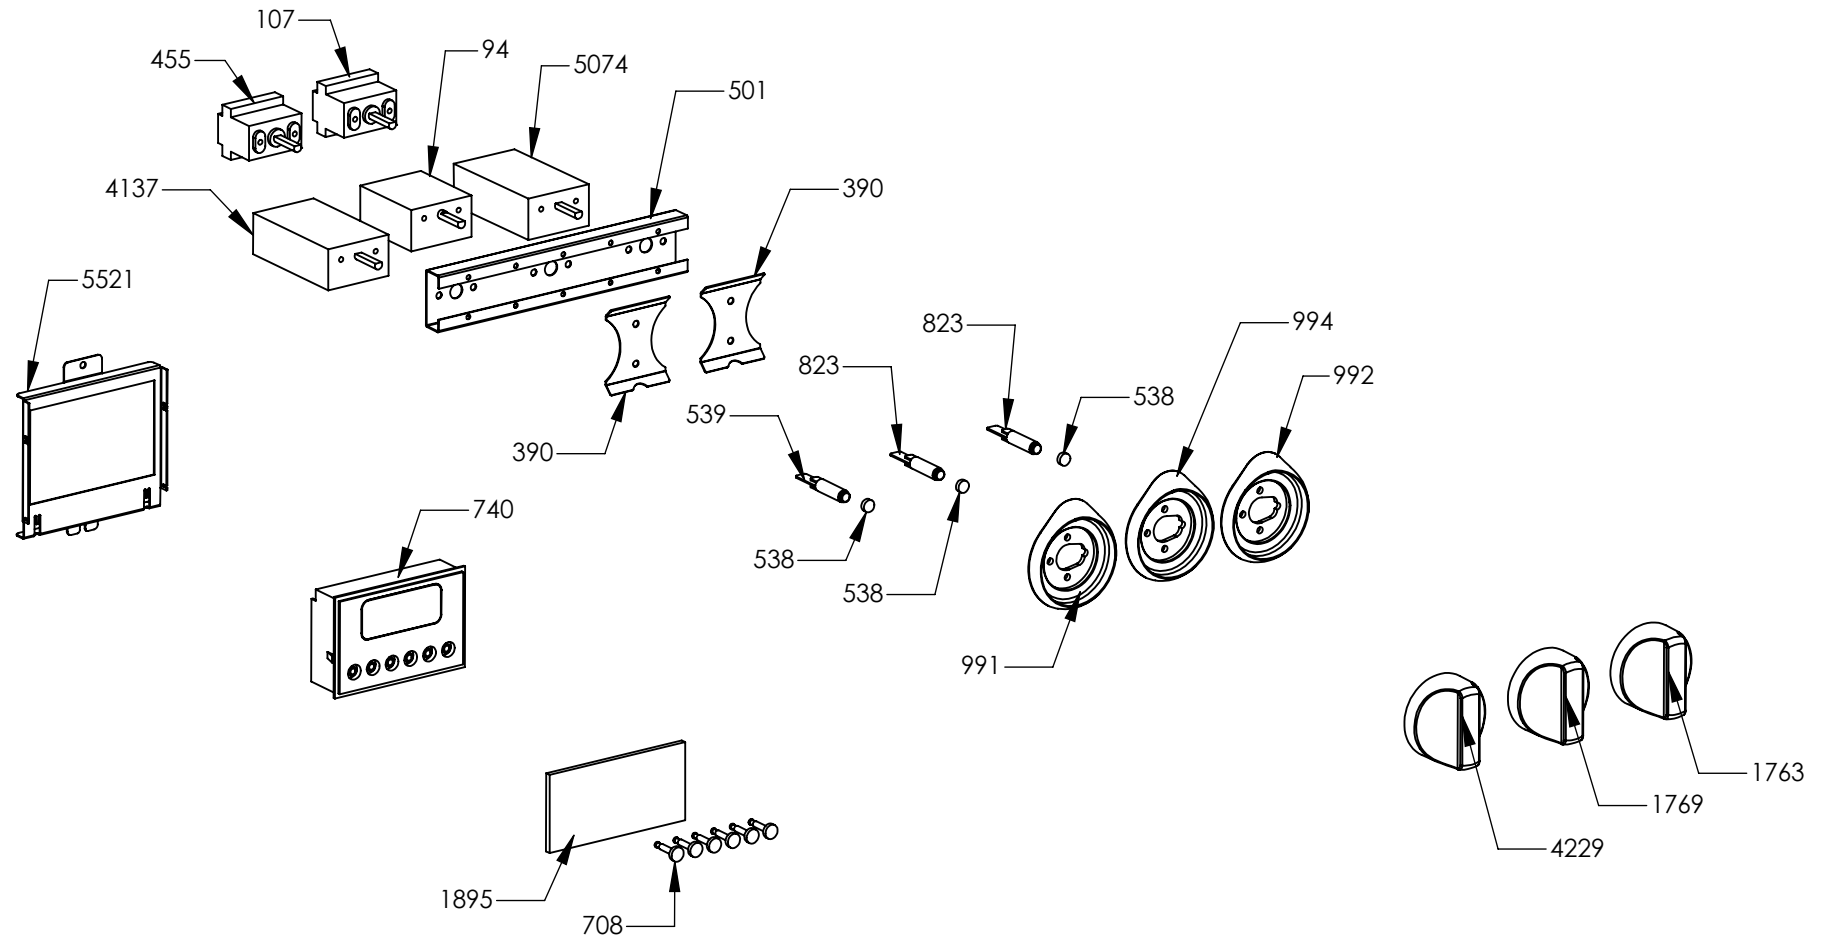

N° Object	Code	Description	Qty
94	481814	Commutator multif. for 90 built-in oven(no pizza)	1
107	482120	Thermostat cooker 192	1
390	ZS0890	Spring for el. controls support	2
455	ZS1075	Oven thermostat	1
501	ZS1136	Commutator support 3 positions	1
538	ZS1204	Led transparent	3
539	ZS1205	Fluorescent green warning light	1
708	ZS1916	Knob for timer steel-colour 988	6
740	ZS1747	Timer (blue led) 50 Hz	1
823	ZS1755	Fluorescent orange warning light	2
991	ZS1639	Bezel for main oven functions knob 58, bright chromed	1
992	ZS1640	Bezel for 30 oven functions knob 58, bright chromed	1
994	ZS1642	Bezel for oven temperature knob 58, bright chrome	1
1763	ZS3152	Knob 58 oven 30 functions SLT	1
1769	ZS3158	Knob 58 for oven temperature SLT	1
1895	ZS3652	Glass lcd 6 button no hole	1
4137	ZS6655	Steam oven functions switch	1
4229	ZS6321	Knob 58 main oven steam functions SLT	1
5074	ZS7893	Commutator oven functions 060 R	1
5521	ZS6139	Electrical display support	1