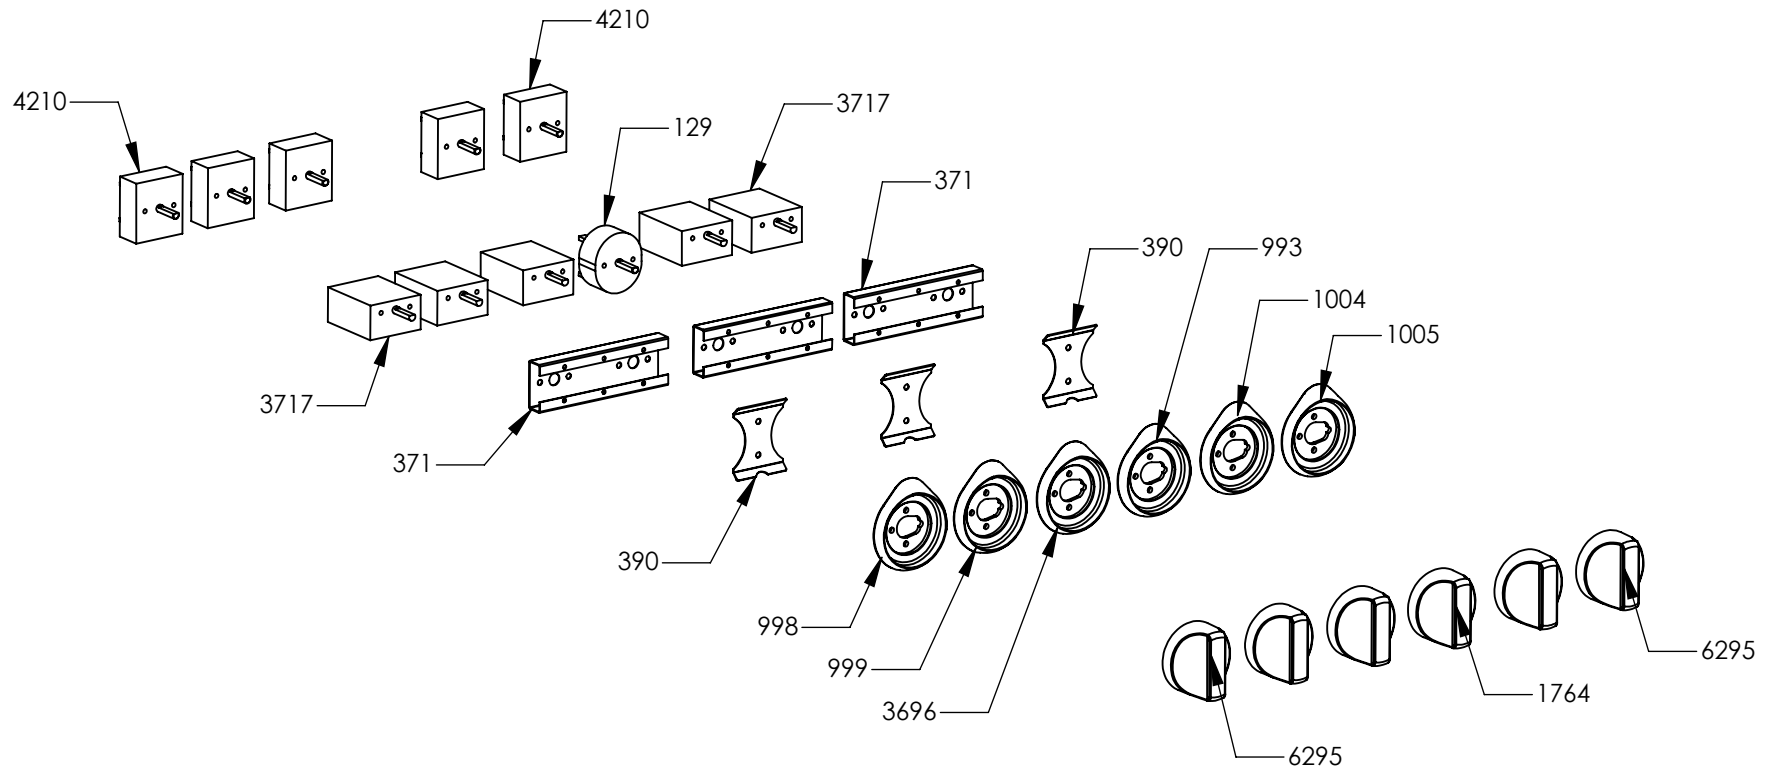

Nuovi componenti Serie Q | New components Q Series

N° Object	Code	Description	Qty
1014	ZS2026	Thermostat TY60 N.O. fixing B	2
1606	ZS2995	Fixing spring for front profile	16
4266	ZS6787	Encoders control board	1
5776	ZS3932	Rear side closing 100 cooker	1
5783	ZS6817	Feet for electronic components EGO	3
5784	ZS6904	Cover for induction terminal board	1
5785	ZS6905	Bridge for induction terminal board	1
5842	ZS8867	Rear side closing 090/100/120 cooker inside	1
6036	ZS8446	Clamp support for induction 90/100 Sintesi front / rear	2
6038	ZS8877	Support for electronic control induction element	1
6071	ZA0469	Induction 5 element OCTA EGO 75.08016.610	1
6092	GP0199	Assembly cooktop cooker 100 double oven induction OCTA	1
6070	ZA0468	Glass for 100 induction hob or cooker	1
6209	ZP0404	Upper lateral panel right side	1
6210	ZP0406	Upper lateral panel left side	1
1023	ZS2093	Sintesi upper right side clamp 62.5 extended	1
1024	ZS2094	Sintesi upper left side clamp 62.5 extended	1
1441	ZS2665	Support for fan timelag device	1
1612	ZS3020	Support for connection top-base	2
5503	ZS6140	Display support	1
6215	ZP0425	Support for fan timelag device	1

N° Object	Code	Description	Qty
132	ZS5148	Adhesive tape 16,5 m x 19h (3M)	80
725	601108	Anti-overturning device	0,3
1210	ZS5149	Adhesive tape 33 mt x 17h mm x th 0,6 mm (3M 4930)	40
1329	ZS5150	Adhesive tape 33 mt x 25h mm x Th 1.55 mm (3M)	18000
1586	ZS2770	Additional wiring generic L=75 cm Fem Fem	2
2205	ZS3753	Tapping screw M5 s.steel	2
3737	ZS2675	Wiring oven 30 NF	1
5050	ZS7813	Instruction booklet Top/Cooker Multilanguage	1
5212	ZS8219	Aluminium adhesive badge "CombiSteam"	1
5357	ZS8592	Instruction booklet Combi Steam oven Steel	1
6115	ZA0632	Wiring diagram for cooker S10SF-6I	1