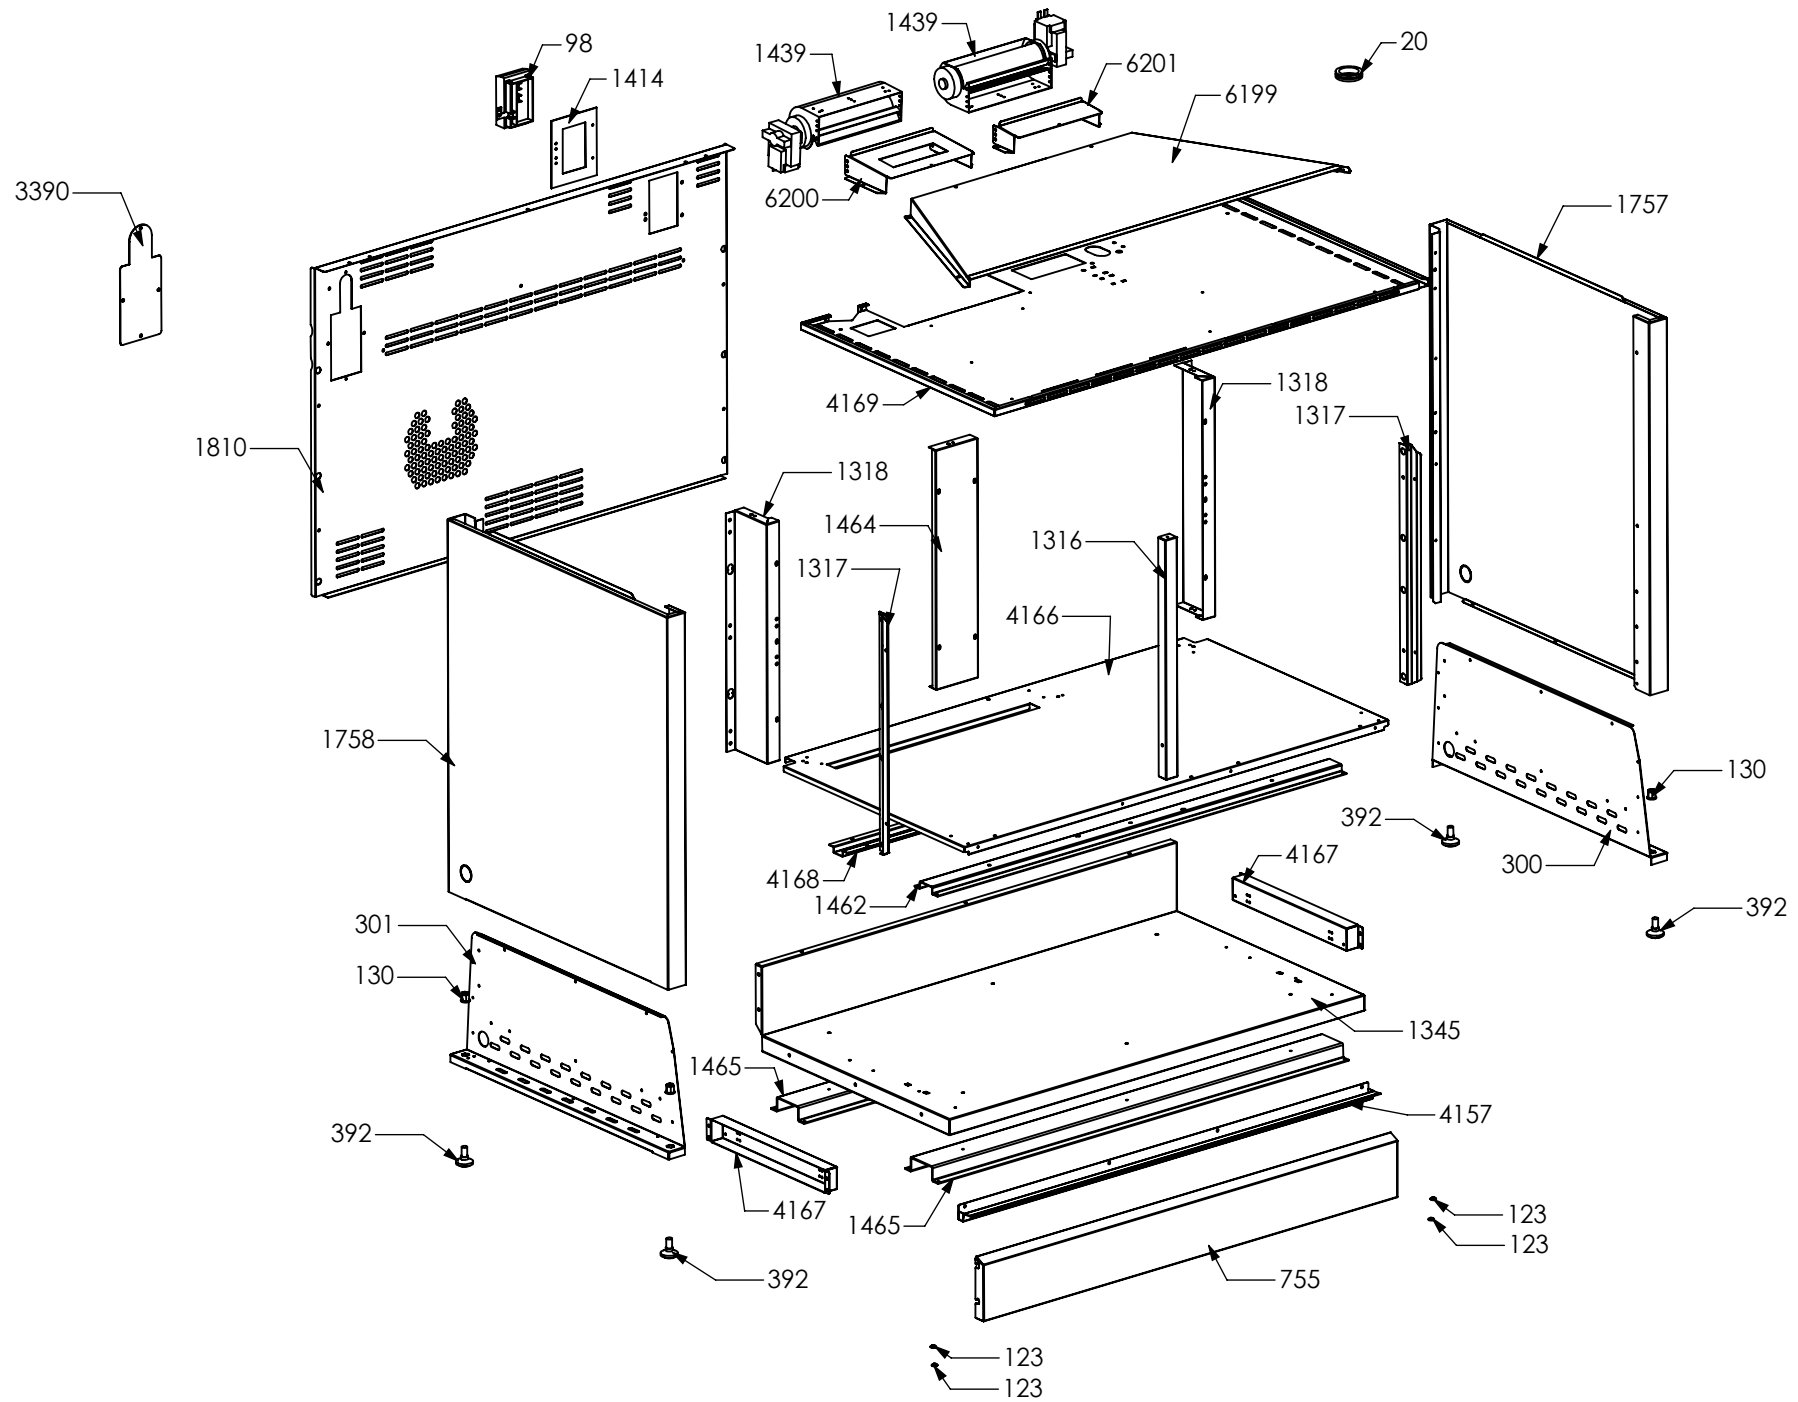

N° Object	Code	Description	Qty
94	481814	Commutator multif. for 90 built-in oven(no pizza)	1
107	482120	Thermostat cooker 192	1
390	ZS0890	Spring for el. controls support	2
455	ZS1075	Oven thermostat	1
501	ZS1136	Commutator support 3 positions	1
538	ZS1204	Led transparent	3
539	ZS1205	Fluorescent green warning light	1
708	ZS1916	Knob for timer steel-colour 988	6
740	ZS1747	Timer (blue led) 50 Hz	1
823	ZS1755	Fluorescent orange warning light	2
991	ZS1639	Bezel for main oven functions knob 58, bright chromed	1
992	ZS1640	Bezel for 30 oven functions knob 58, bright chromed	1
994	ZS1642	Bezel for oven temperature knob 58, bright chrome	1
1763	ZS3152	Knob 58 oven 30 functions SLT	1
1769	ZS3158	Knob 58 for oven temperature SLT	1
1895	ZS3652	Glass lcd 6 button no hole	1
4137	ZS6655	Steam oven functions switch	1
4229	ZS6321	Knob 58 main oven steam functions SLT	1
5074	ZS7893	Commutator oven functions 060 R	1
5521	ZS6139	Electrical display support	1