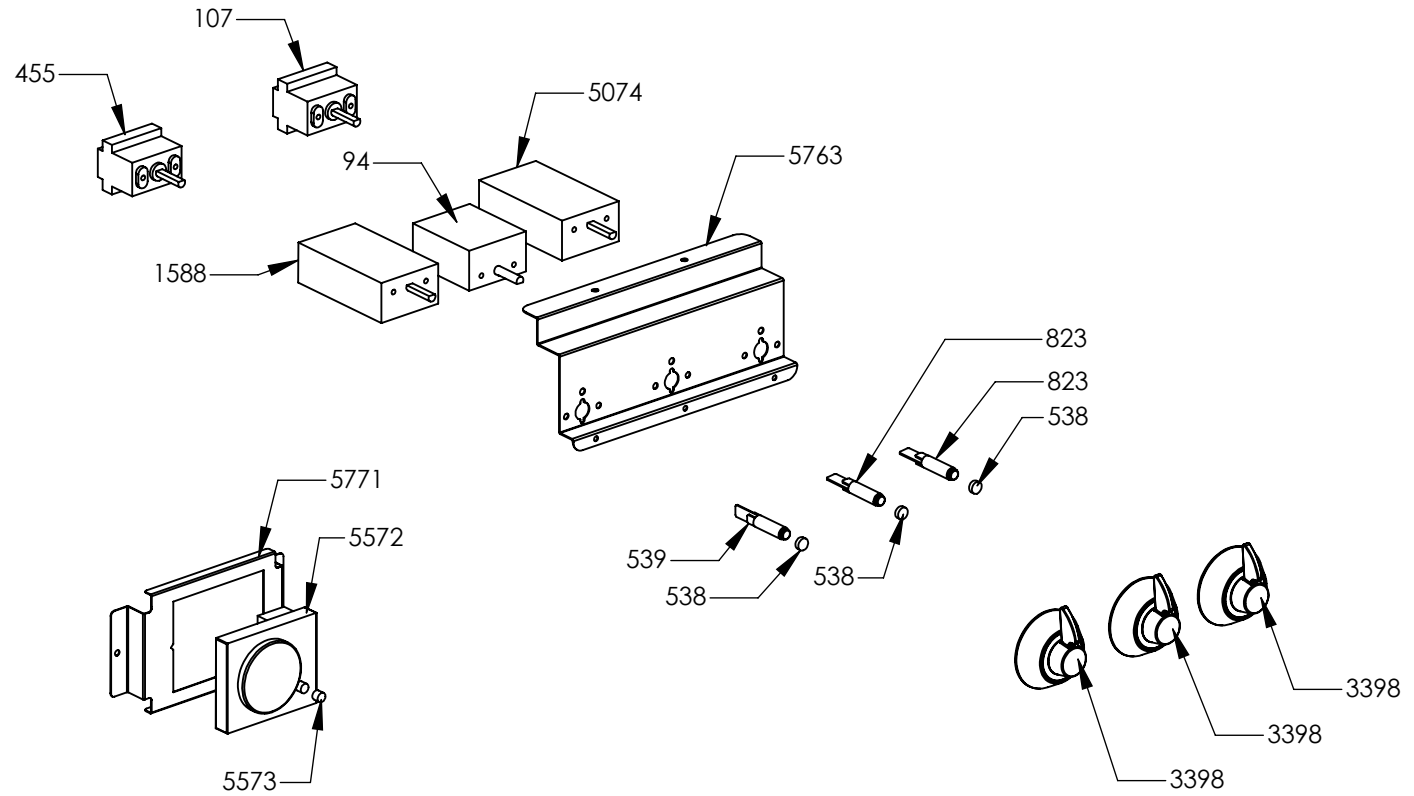

N° Object	Code	Description	Qty	N° Object	Code	Description	Qty
129	601154	Timer	1				
1014	ZS2026	Thermostat TY60 N.O. fixing B	2				
1441	ZS2665	Support for fan timelag device	1				
1957	ZS3495	Washer 4.3 x 10 x 3	4				
1996	ZS3171	Blocking plate hob-side Party	2				
3398	ZS5506	Ascot nickel knob	6				
3717	ZS6026	Switch for induction encoder	5				
4210	ZS5377	Energy regulator for induction 230 V EGO EU	5				
4266	ZS6787	Encoders control board	1				
5557	ZA0054	Aluminium adhesive badge "Steel"	1				
5747	ZP0038	Frontal bar profile cooker 100 DC polished	1				
5753	ZP0068	Thickness for profile	2				
5763	ZP0082	Commutator support 3 positions	2				
5783	ZS6817	Feet for electronic components EGO	3				
5784	ZS6904	Cover for induction terminal board	1				
5785	ZS6905	Bridge for induction terminal board	1				
6071	ZA0469	Induction 5 element OCTA EGO 75.08016.610	1				
6102	GP0212	Assembly cooktop cooker 100 double oven induction Prt/Drb	1				
6070	ZA0468	Glass for 100 induction hob or cooker	1				
6178	ZP0239	Clamp support for induction 90/100 Party lateral	2				
6181	ZP0244	Support bar for induction element front cooker 100	1				
6182	ZP0245	Support bar for induction element rear cooker 100	1				
6290	ZP0238	Clamp for support bar induction	4				
6303	ZC0368	Back splash for cooker 100 OXF matt black	1				
6358	ZP0500	Support for electronic control induction element	1				
6382	GP0249	Assembly control panel front 5FI zones induct electric oven OXF 100 Nero serygr.	1				
5801	ZS8317	Display support	1				

N° Object	Code	Description	Qty
131	BS0296	Adhesive tape 4959	600
132	ZS5148	Adhesive tape 16,5 m x 19h (3M)	120
711	ZS1929	Faston	1
725	601108	Anti-overturning device	0,3
1210	ZS5149	Adhesive tape 33 mt x 17h mm x th 0,6 mm (3M 4930)	200
1329	ZS5150	Adhesive tape 33 mt x 25h mm x Th 1.55 mm (3M)	10000
1586	ZS2770	Additional wiring generic L=75 cm Fem Fem	2
5793	ZS7811	Instruction booklet cooker Party MULTILANGUAGE	1
6119	ZA0638	Wiring diagram for cooker D10FF-6I 2T Drb	1