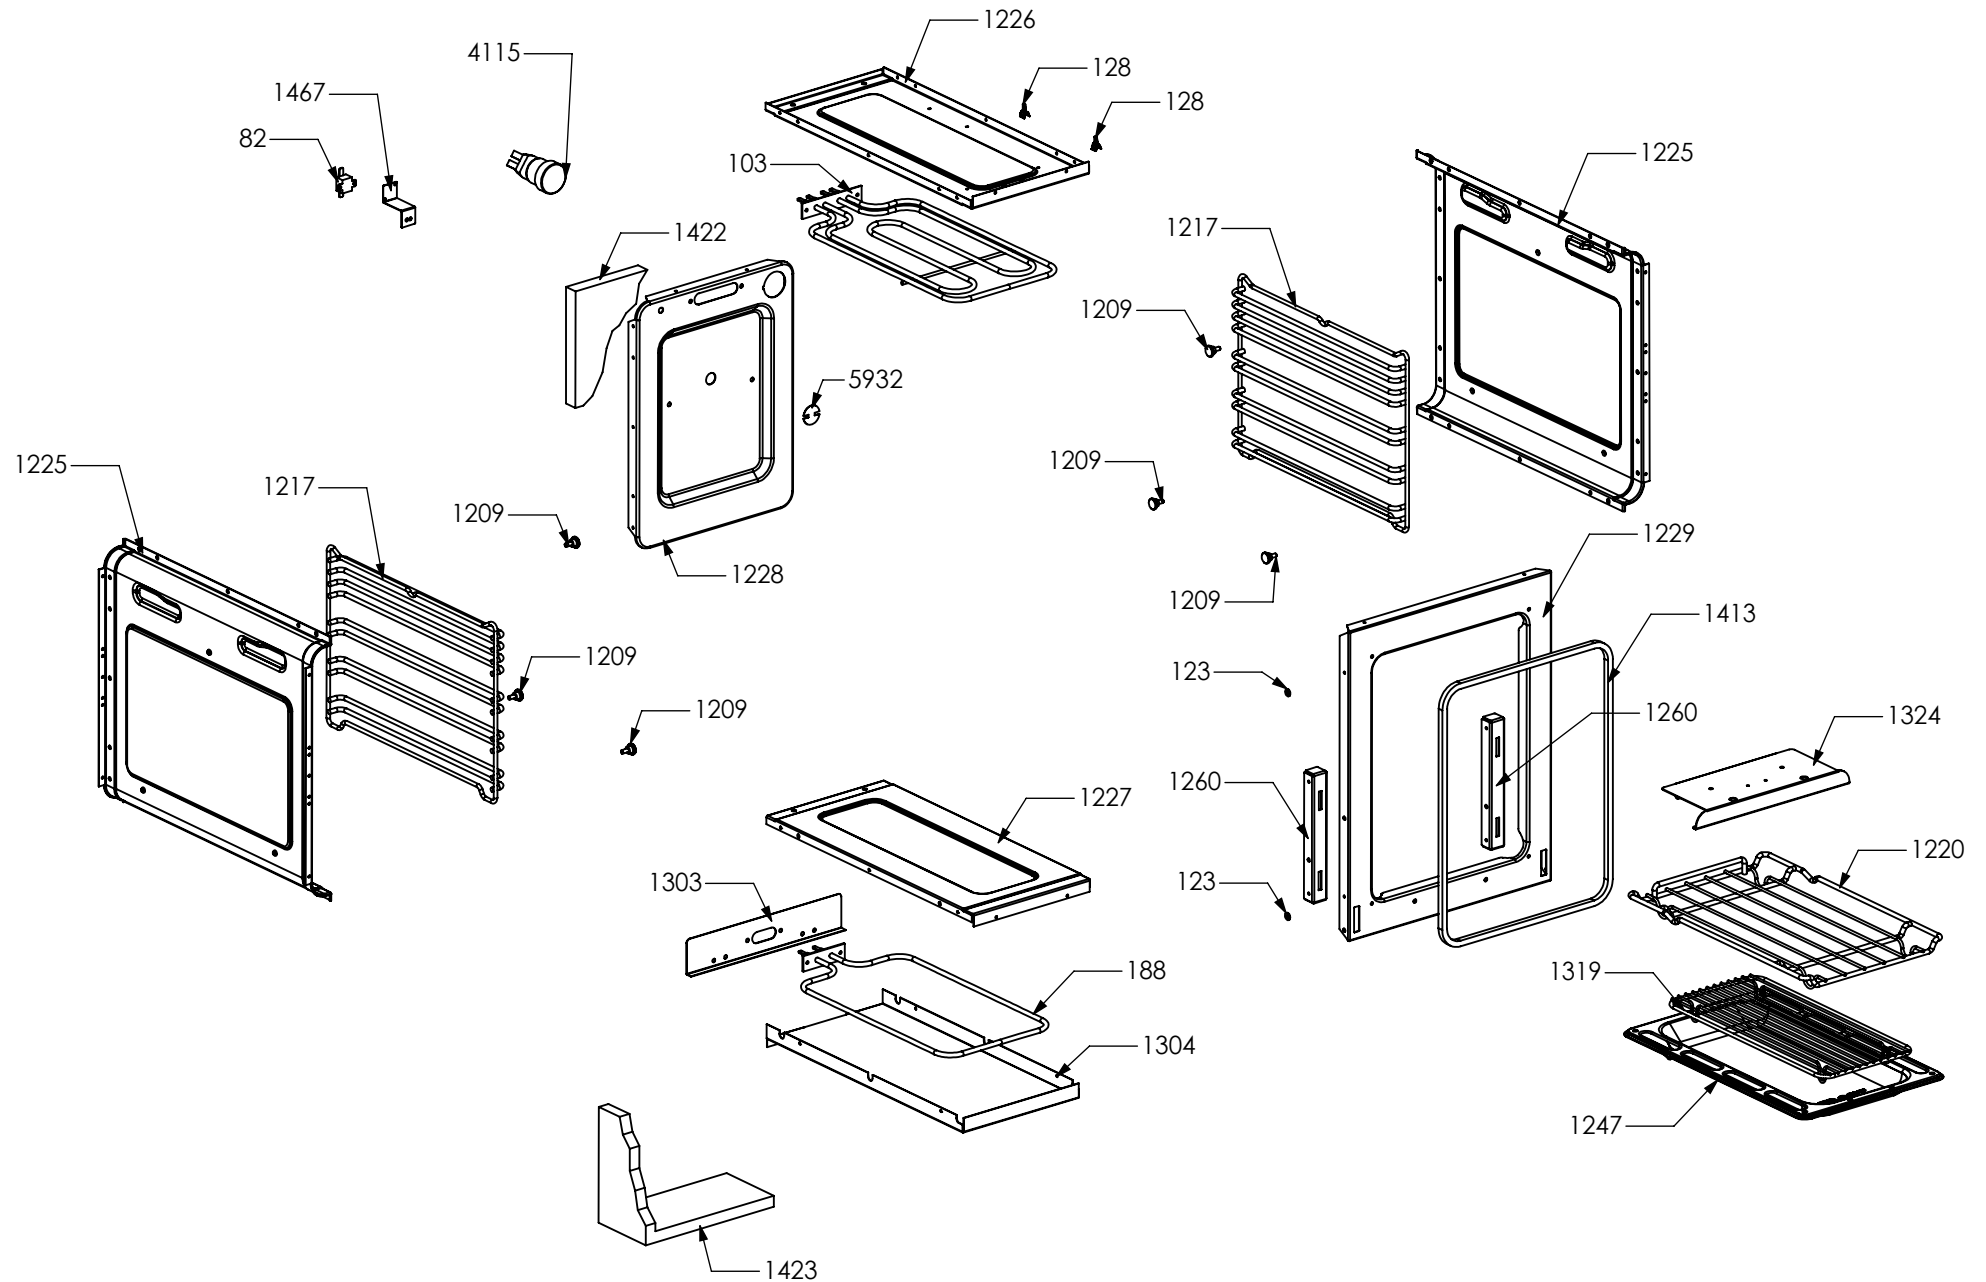

5773

3402

5570

5571

N° Object	Code	Description	Qty
6005	GP0077	Assembly glued oven door 30 Nero Fumo Oxf	1
2937	GR4313	Assembly door 30/60/90 right bar profile 07	1
2938	GR4314	Assembly door 30/60/90 left bar profile 07	1
5570	ZA0112	Left hinge plate nickel	1
5571	ZA0114	Right hinge plate nickel	1
5773	ZP0142	Glued external oven door 30 KL Nero Fumo	1
1224	ZS2311	Inner glass oven door 30	1
1276	ZS2413	Door hinge for oven 30	2
2943	ZS4746	Right support for inner glass	1
2944	ZS4747	Left support for inner glass	1
3402	ZS5510	Handle for oven door 30 Ascot 100/120 nickerled	1

N° Object	Code	Description	Qty
131	BS0296	Adhesive tape 4959	600
132	ZS5148	Adhesive tape 16,5 m x 19h (3M)	120
711	ZS1929	Faston	1
725	601108	Anti-overturning device	0,3
1210	ZS5149	Adhesive tape 33 mt x 17h mm x th 0,6 mm (3M 4930)	200
1329	ZS5150	Adhesive tape 33 mt x 25h mm x Th 1.55 mm (3M)	10000
1586	ZS2770	Additional wiring generic L=75 cm Fem Fem	2
5793	ZS7811	Instruction booklet cooker Party MULTILANGUAGE	1
6119	ZA0638	Wiring diagram for cooker D10FF-6I 2T Drb	1