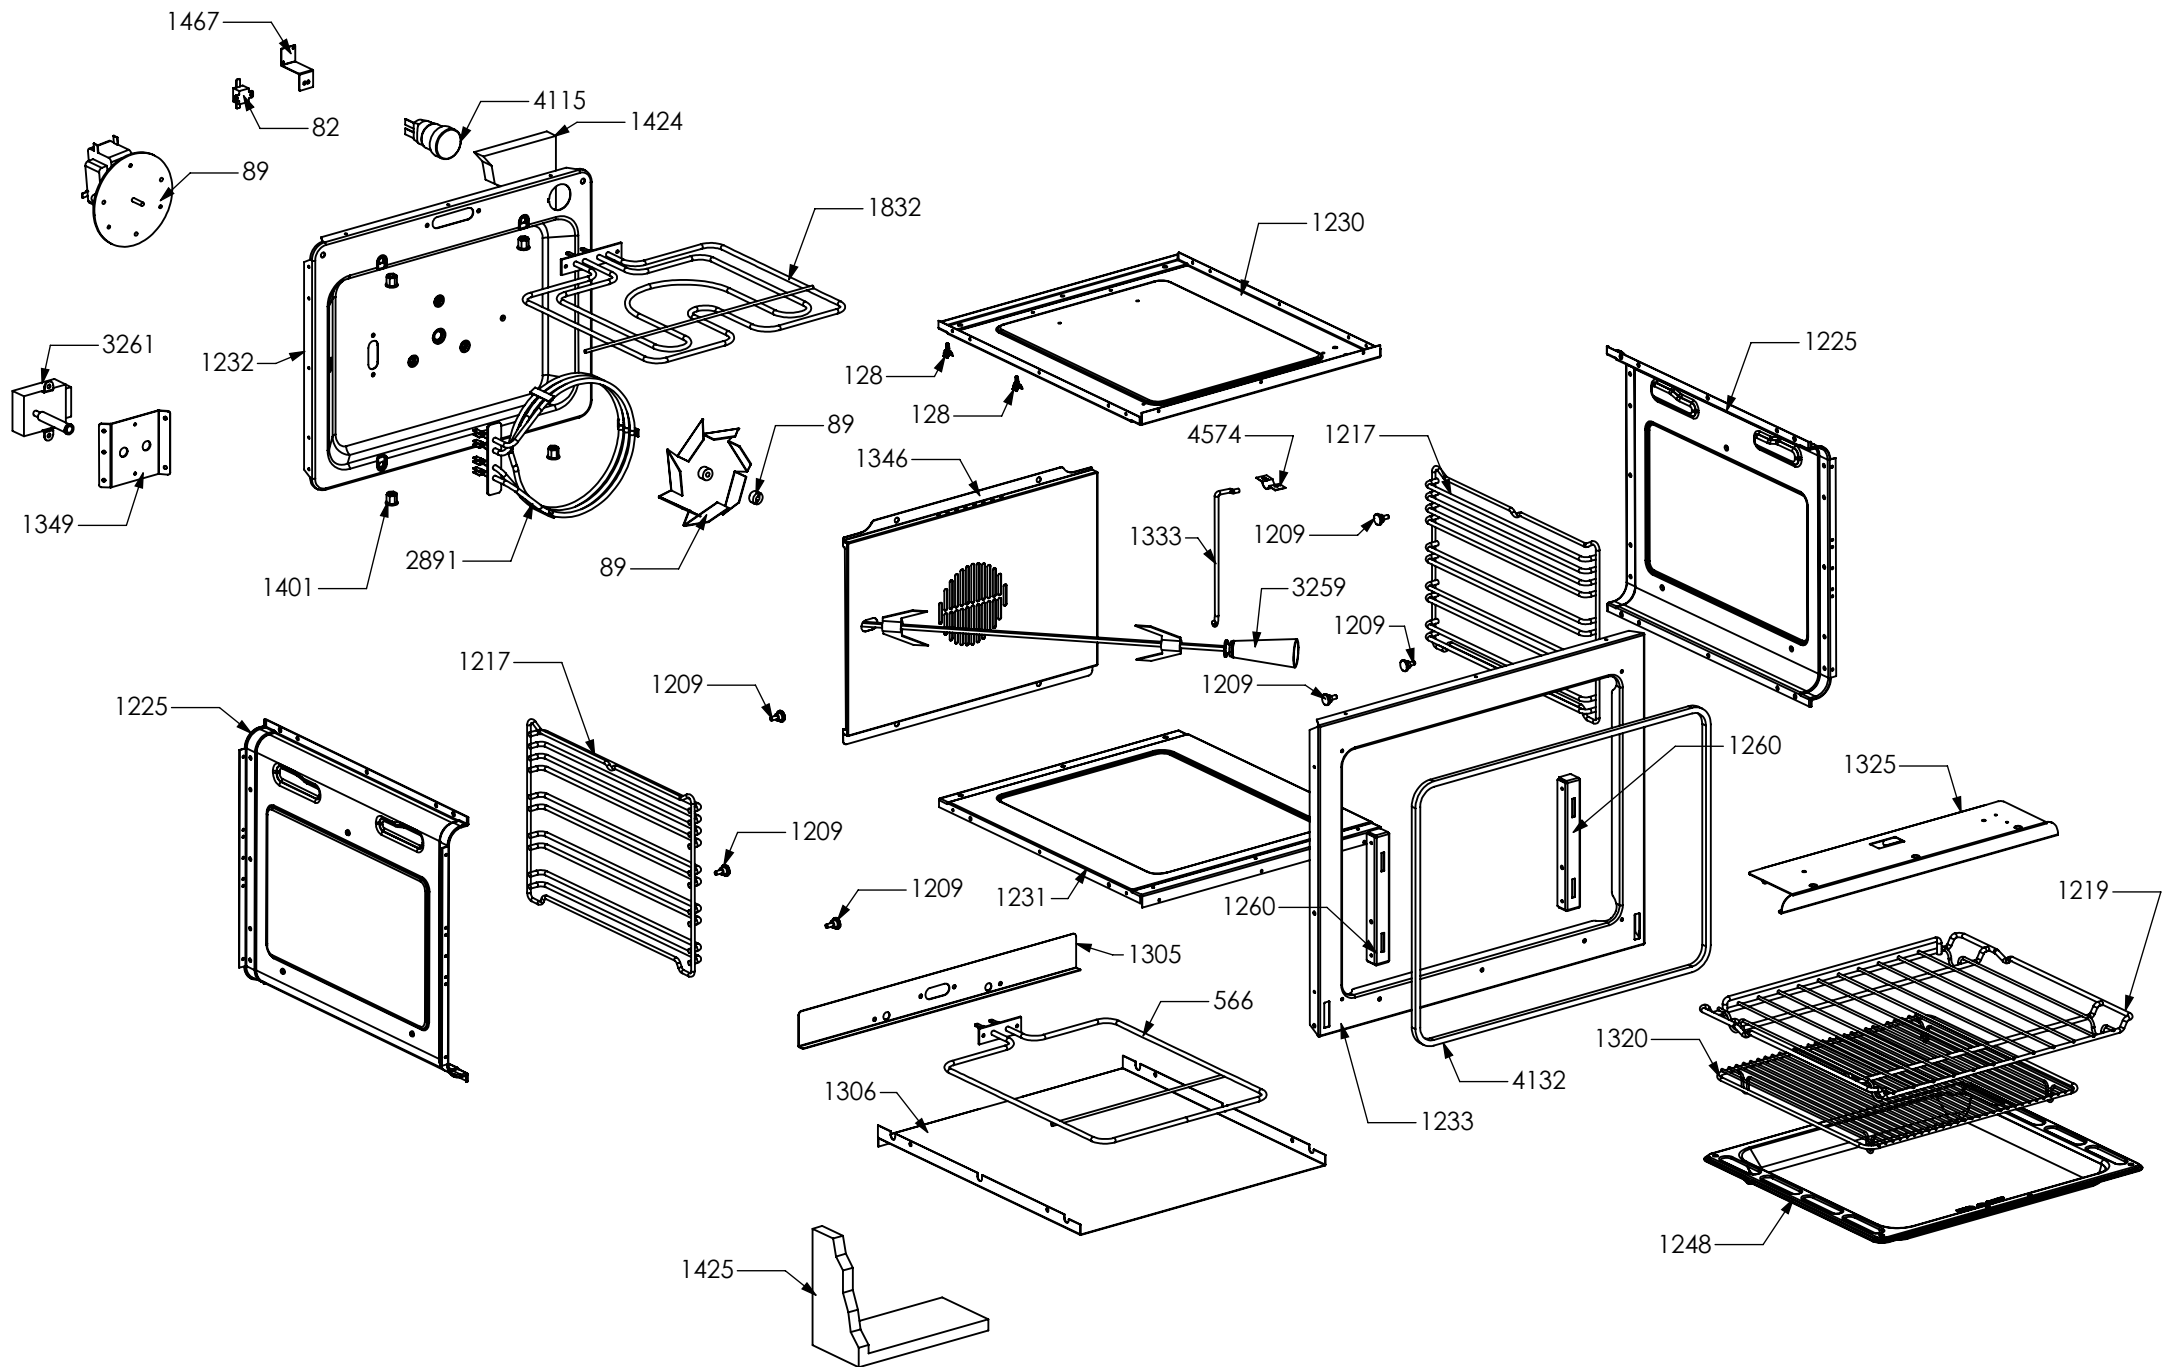

2938

2944

5570

5571

N° Object	Code	Description	Qty
6004	GP0078	Assembly glued oven door 60/100 double oven Oxf	1
2937	GR4313	Assembly door 30/60/90 right bar profile 07	1
2938	GR4314	Assembly door 30/60/90 left bar profile 07	1
5570	ZA0112	Left hinge plate	1
5571	ZA0114	Right hinge plate	1
5774	ZP0143	Glued external oven door 60/100 double oven Nero Fumo	1
1334	ZS2308	Inner glass oven door 60	1
1277	ZS2414	Door hinge for oven 60 G	2
2943	ZS4746	Right support for inner glass	1
2944	ZS4747	Left support for inner glass	1
3403	ZS5511	Ascot 70/100 nickel handle for oven door 60	1