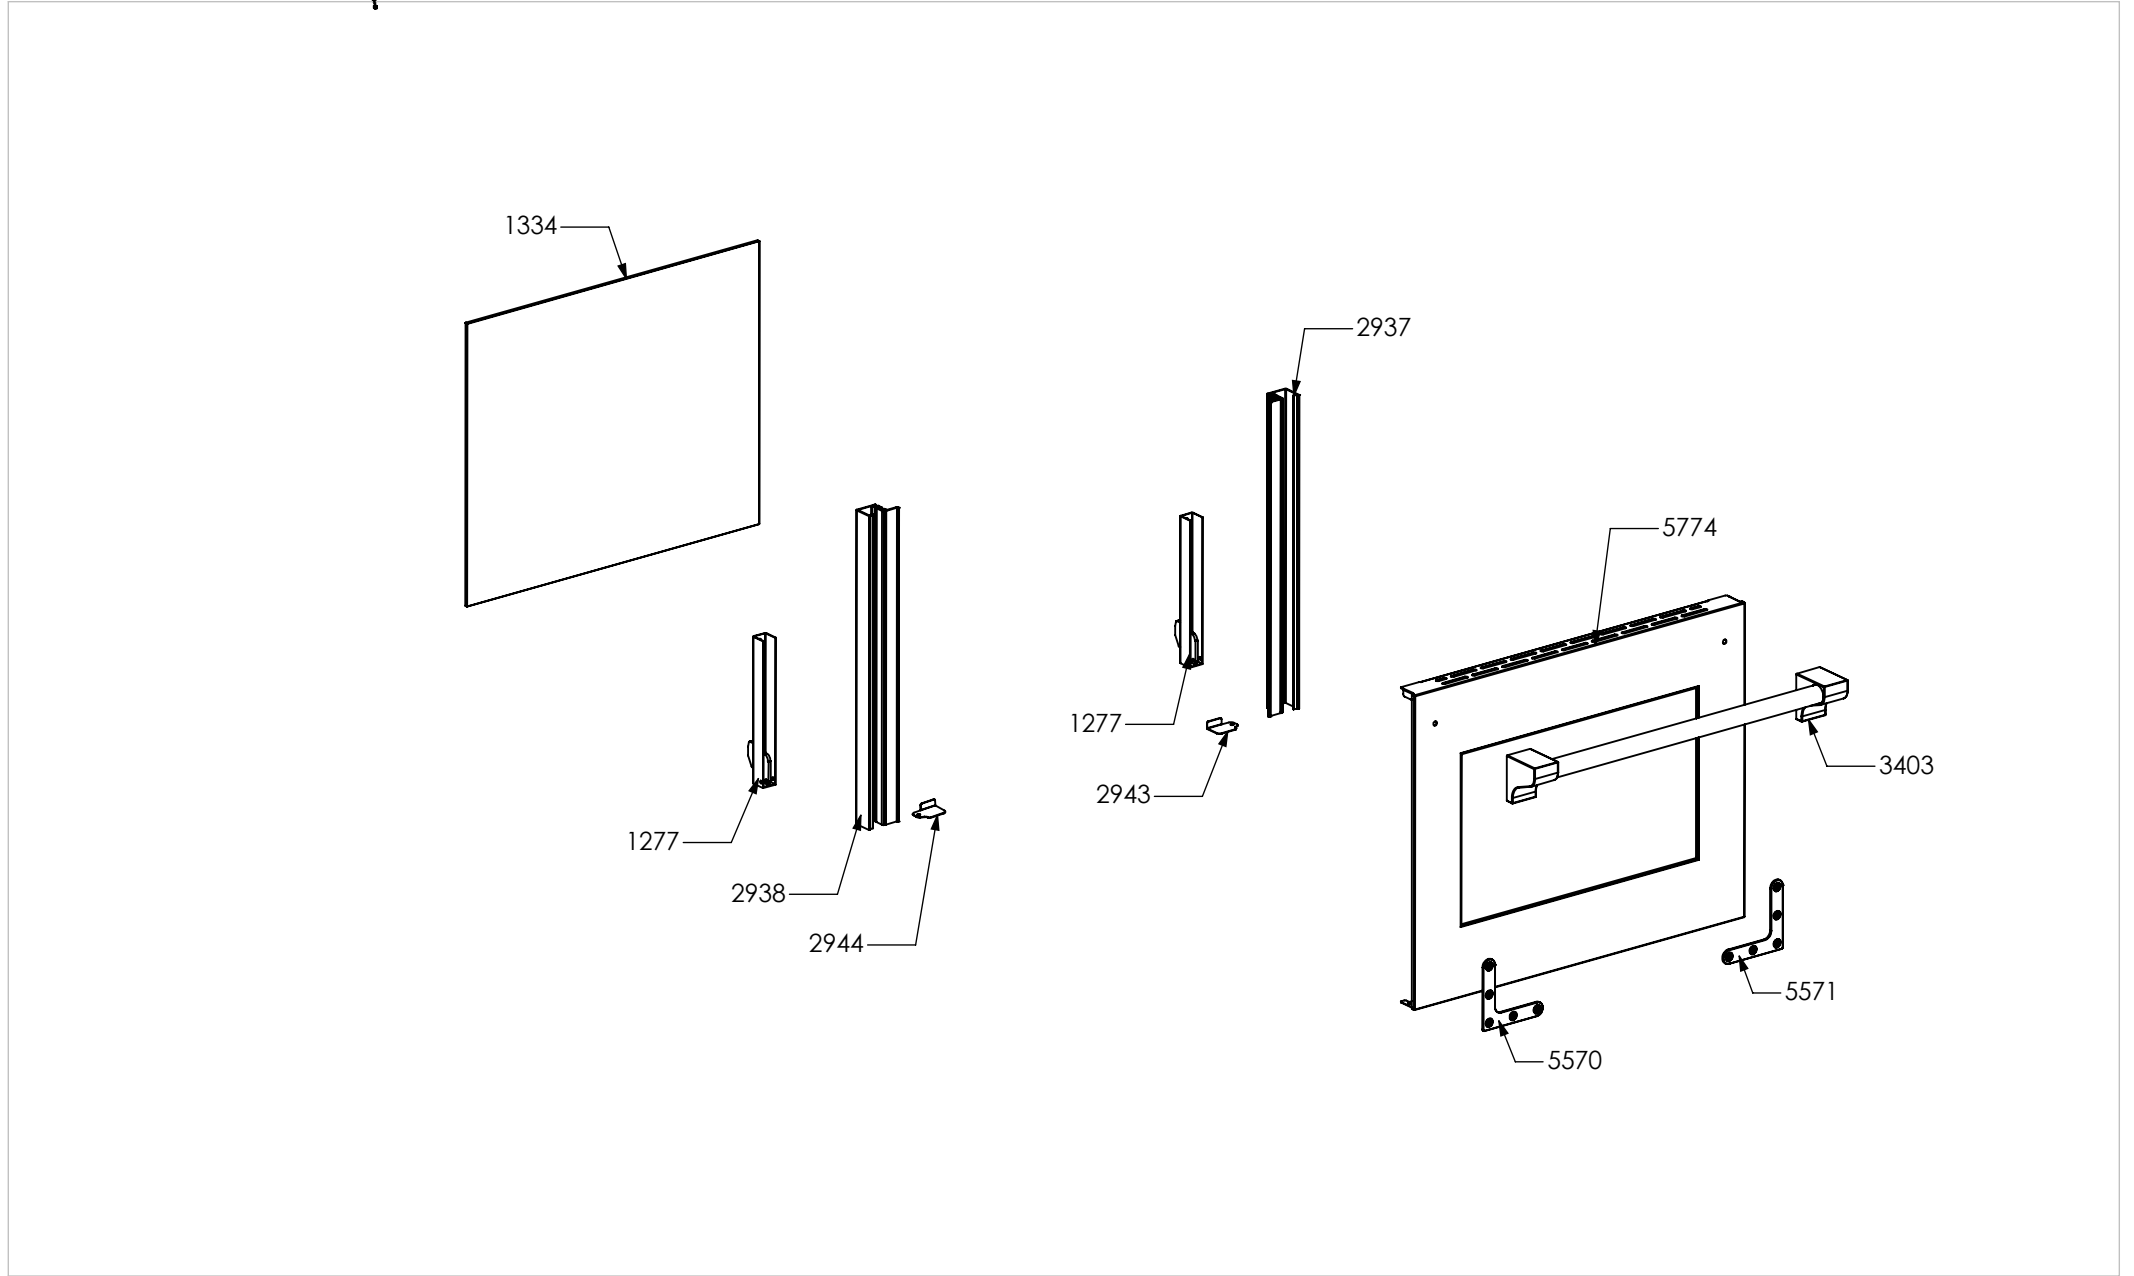

2938

2944

5570

5571

N° Object	Code	Description	Qty
6004	GP0078	Assembly glued oven door 60/100 double oven Oxf	1
2937	GR4313	Assembly door 30/60/90 right bar profile 07	1
2938	GR4314	Assembly door 30/60/90 left bar profile 07	1
5570	ZA0112	Left hinge plate	1
5571	ZA0114	Right hinge plate	1
5774	ZP0143	Glued external oven door 60/100 double oven Nero Fumo	1
1334	ZS2308	Inner glass oven door 60	1
1277	ZS2414	Door hinge for oven 60 G	2
2943	ZS4746	Right support for inner glass	1
2944	ZS4747	Left support for inner glass	1
3403	ZS5511	Ascot 70/100 nickel handle for oven door 60	1