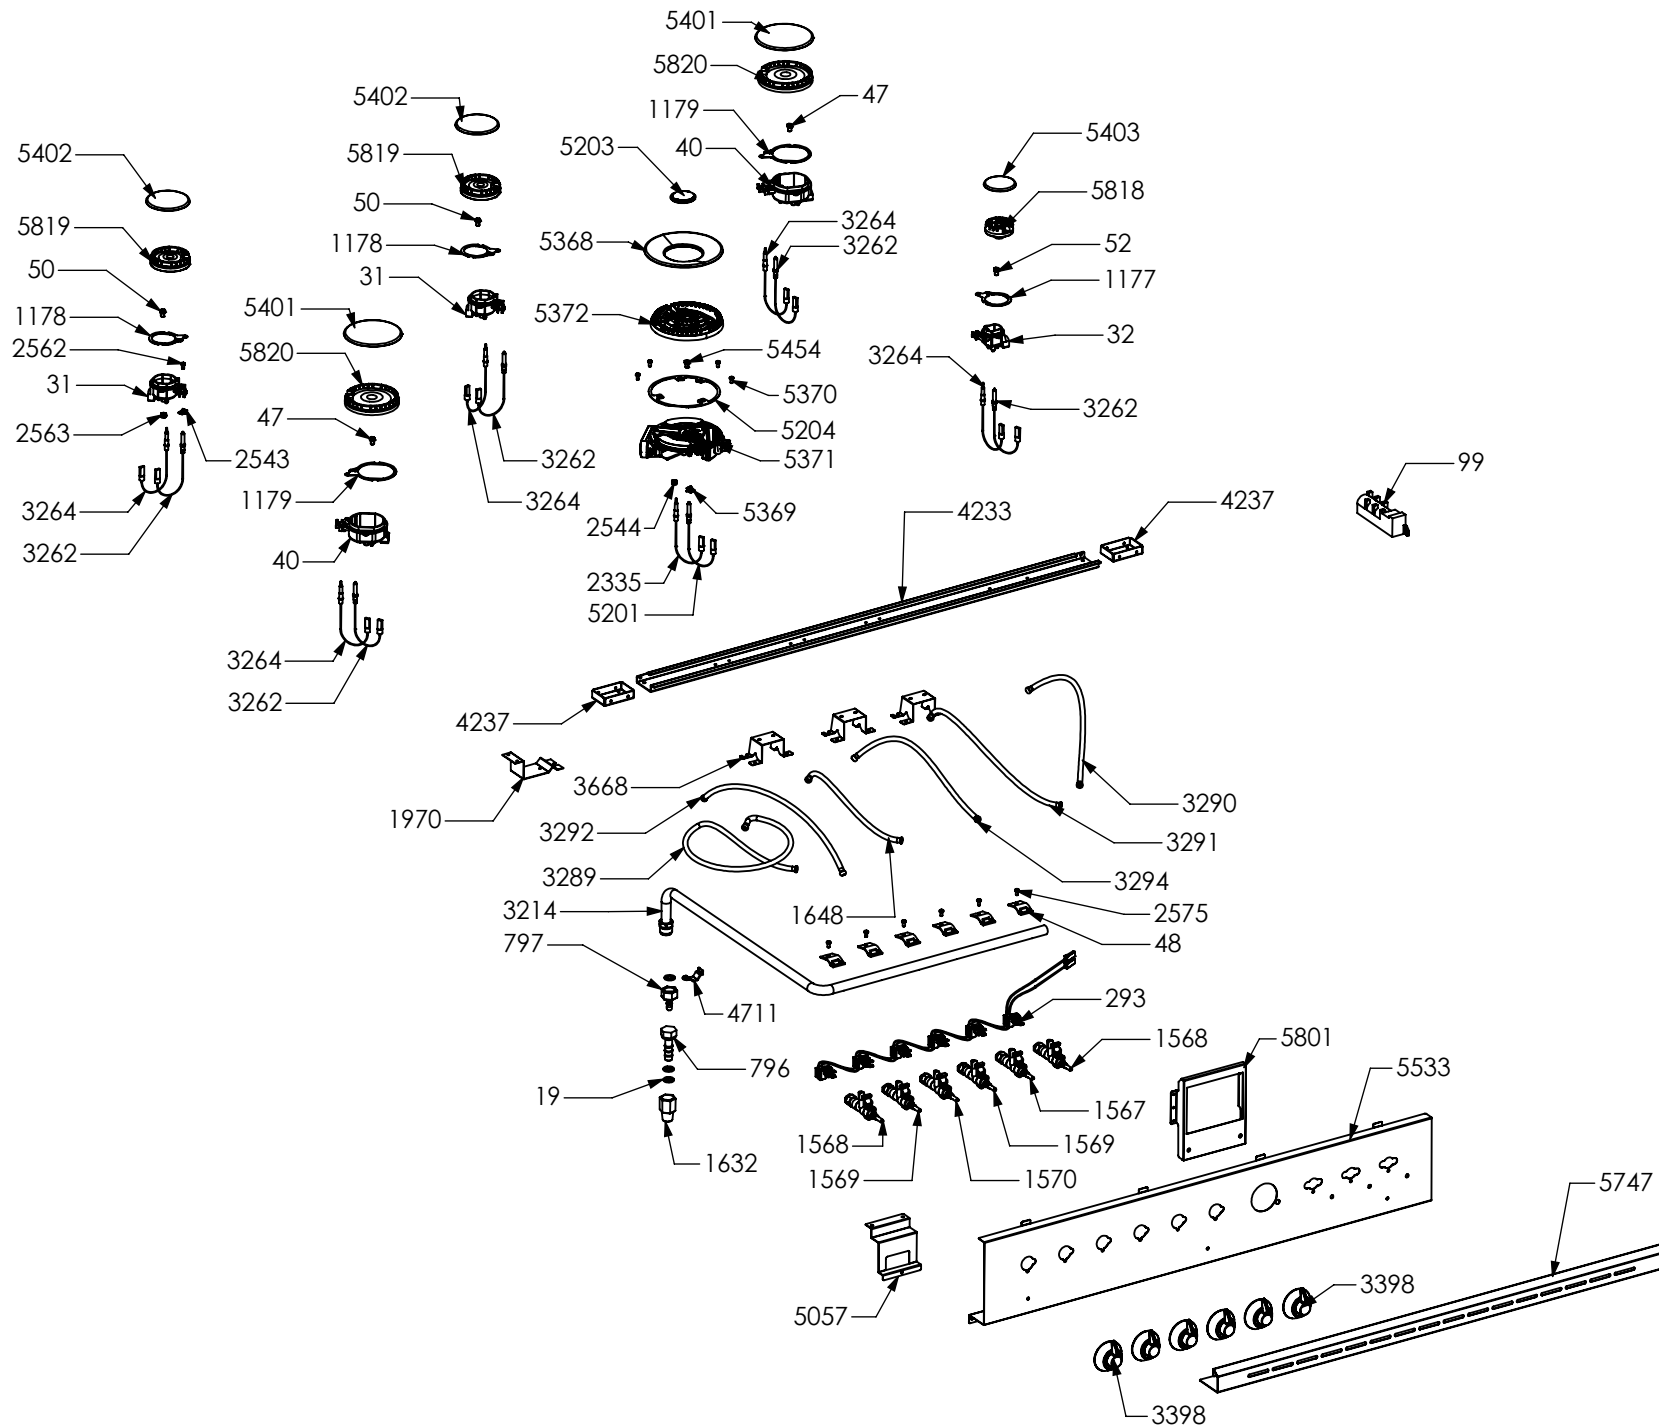

N° Object	Code	Description	Qty
731	ZS0565	Cast-iron grid for wok	1
1014	ZS2026	Thermostat TY60 N.O. fixing B	1
1441	ZS2665	Support for fan timelag device	1
1901	ZS2700	Cast-iron grid 2 burners Prt / Drb	3
1957	ZS3495	Washer 4.3 x 10 x 3	4
1996	ZS3171	Blocking plate hob-side Party	2
5557	ZA0054	Aluminium adhesive badge "Steel"	1
5662	ZC0109	Back splash for cooker 100 OXF	1
5664	ZC0111	Complete spill tray cooker 100 6 burners double oven Prt/Drb enamelled	1