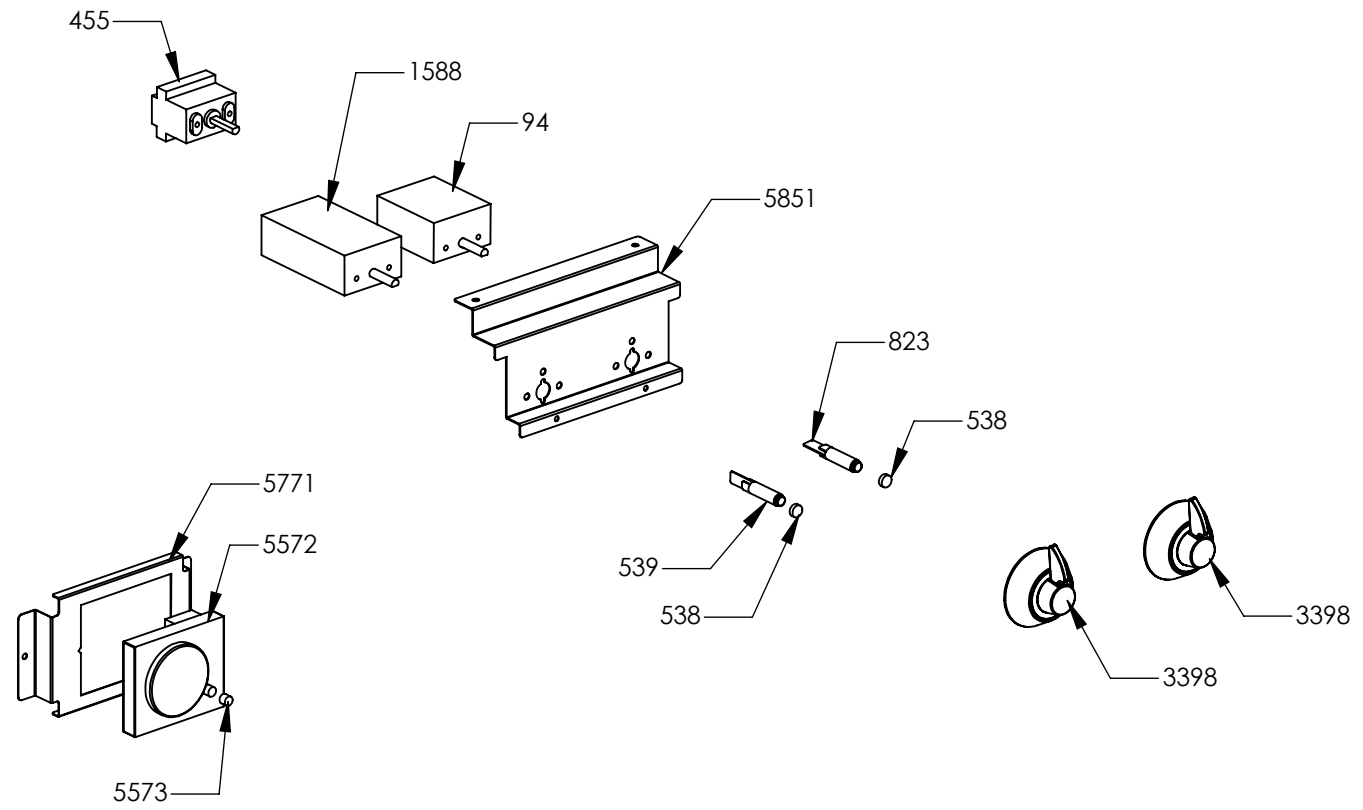

N° Object	Code	Description	Qty	N° Object	Code	Description	Qty
129	601154	Timer	1				
1014	ZS2026	Thermostat TY60 N.O. fixing B	2				
1441	ZS2665	Support for fan timelag device	1				
1957	ZS3495	Washer 4.3 x 10 x 3	4				
1996	ZS3171	Blocking plate hob-side Party	2				
3398	ZS5506	Ascot nickel knob	6				
3717	ZS6026	Switch for induction encoder	5				
4210	ZS5377	Energy regulator for induction 230 V EGO EU	5				
4266	ZS6787	Encoders control board	1				
5557	ZA0054	Aluminium adhesive badge "Steel"	1				
5753	ZP0068	Thickness for profile	2				
5763	ZP0082	Commutator support 3 positions	2				
5783	ZS6817	Feet for electronic components EGO	3				
5784	ZS6904	Cover for induction terminal board	1				
5785	ZS6905	Bridge for induction terminal board	1				
5803	ZS8440	Frontal bar profile cooker 90 polished	1				
6071	ZA0469	Induction 5 element OCTA EGO 75.08016.610	1				
6101	GP0211	Assembly cooktop cooker 90 induction Prt/Drb	1				
6069	ZA0467	Glass for 90 induction hob or cooker	1				
6178	ZP0239	Clamp support for induction 90/100 Party lateral	2				
6179	ZP0242	Front support for induction 5 elements 90 cm	1				
6180	ZP0243	Rear support for induction 5 elements 90 cm	1				
6290	ZP0238	Clamp for support bar induction	4				
6302	ZC0367	Back splash for cooker 90 Oxf matt black	1				
6358	ZP0500	Support for electronic control induction element	1				
6363	GP0247	Assembly control panel front 5FI zones induct electric oven OXF 90 Nero serygr.	1				
5801	ZS8317	Display support	1				

N° Object	Code	Description	Qty
94	481814	Commutator multif. for 90 built-in oven(no pizza)	1
455	ZS1075	Oven thermostat	1
538	ZS1204	Led transparent	2
539	ZS1205	Fluorescent green warning light	1
823	ZS1755	Fluorescent orange warning light	1
1588	ZS2889	Commutator oven functions 90 EGO	1
3398	ZS5506	Ascot nickel knob	2
5572	ZA0247	Timer (red led) 1TP ERS watch hands	1
5573	ZA0248	Knob for timer matt Black	1
5771	ZP0132	Electrical display support OXF cook	1
5851	ZS8916	Commutator support 2 positions	1