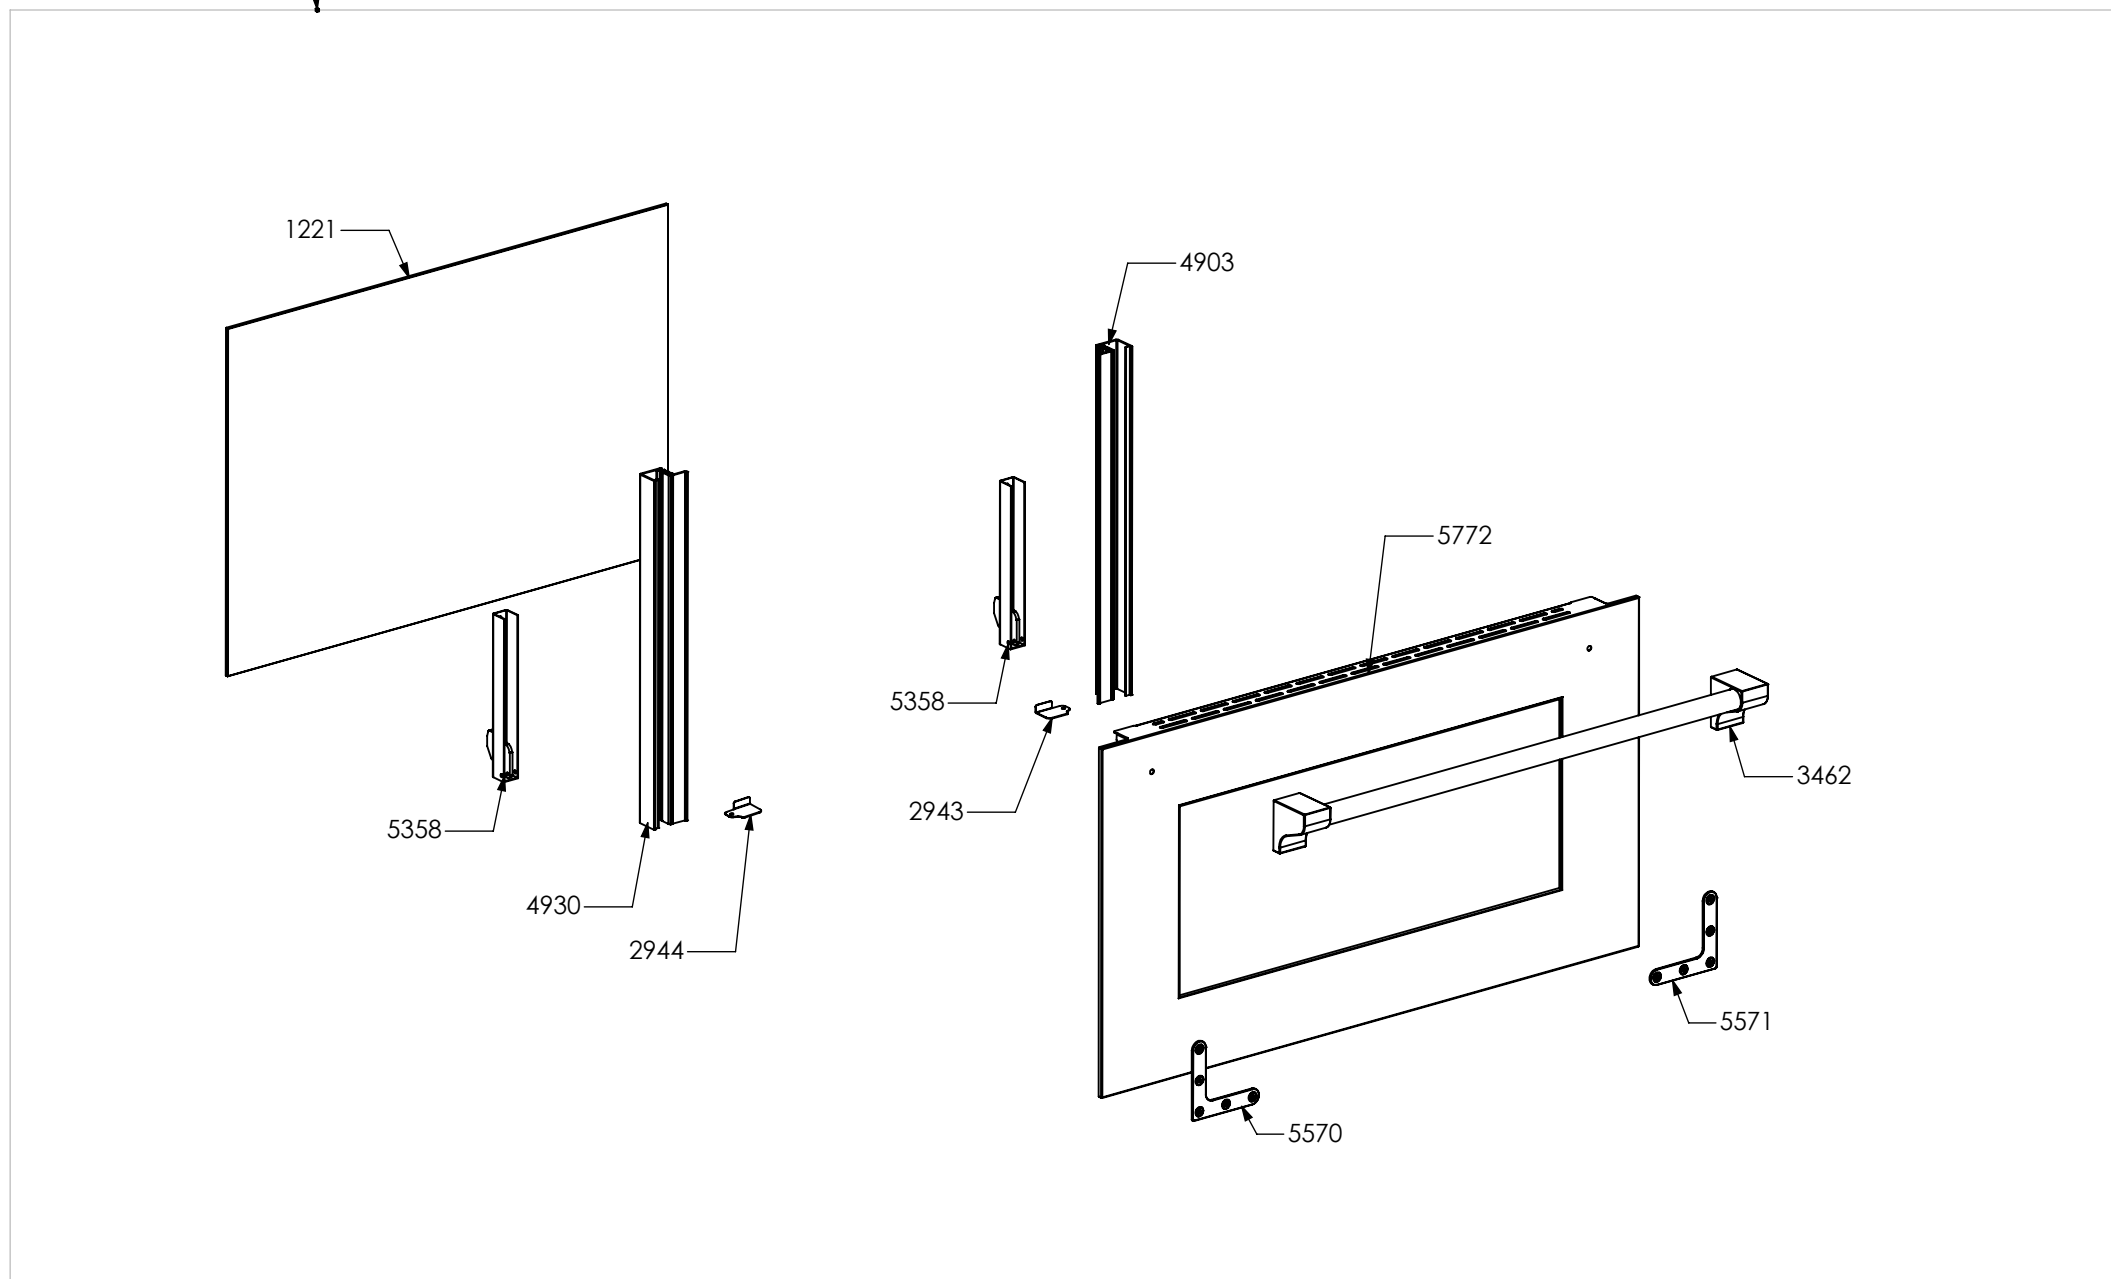

2944

3462

5571

5570

N° Object	Code	Description	Qty
6003	GP0076	Assembly glued oven door 90 Oxf	1
4903	GR7666	Assembly door 30/60/90 right bar profile 15	1
4930	GR8097	Assembly door 30/60/90 left bar profile 15	1
5570	ZA0112	Left hinge plate nickel	1
5571	ZA0114	Right hinge plate nickel	1
5772	ZP0141	Glued external oven door 90 Nero Fumo	1
1221	ZS2307	Inner glass oven door 90	1
2943	ZS4746	Right support for inner glass	1
2944	ZS4747	Left support for inner glass	1
3462	ZS5609	Handle for oven door 90 Ascot 90/120 nickeled	1
5358	ZS8596	Door hinge for oven 90	2

N° Object	Code	Description	Qty
123	541011	Spacer washer for built-in oven	8
131	BS0296	Adhesive tape 4959	600
132	ZS5148	Adhesive tape 16,5 m x 19h (3M)	120
725	601108	Anti-overturning device	0,3
1210	ZS5149	Adhesive tape 33 mt x 17h mm x th 0,6 mm (3M 4930)	200
1329	ZS5150	Adhesive tape 33 mt x 25h mm x Th 1.55 mm (3M)	10000
1586	ZS2770	Additional wiring generic L=75 cm Fem Fem	2
5793	ZS7811	Instruction booklet cooker Party MULTILANGUAGE	1
6118	ZA0637	Wiring diagram for cooker D9F-6I 2T	1