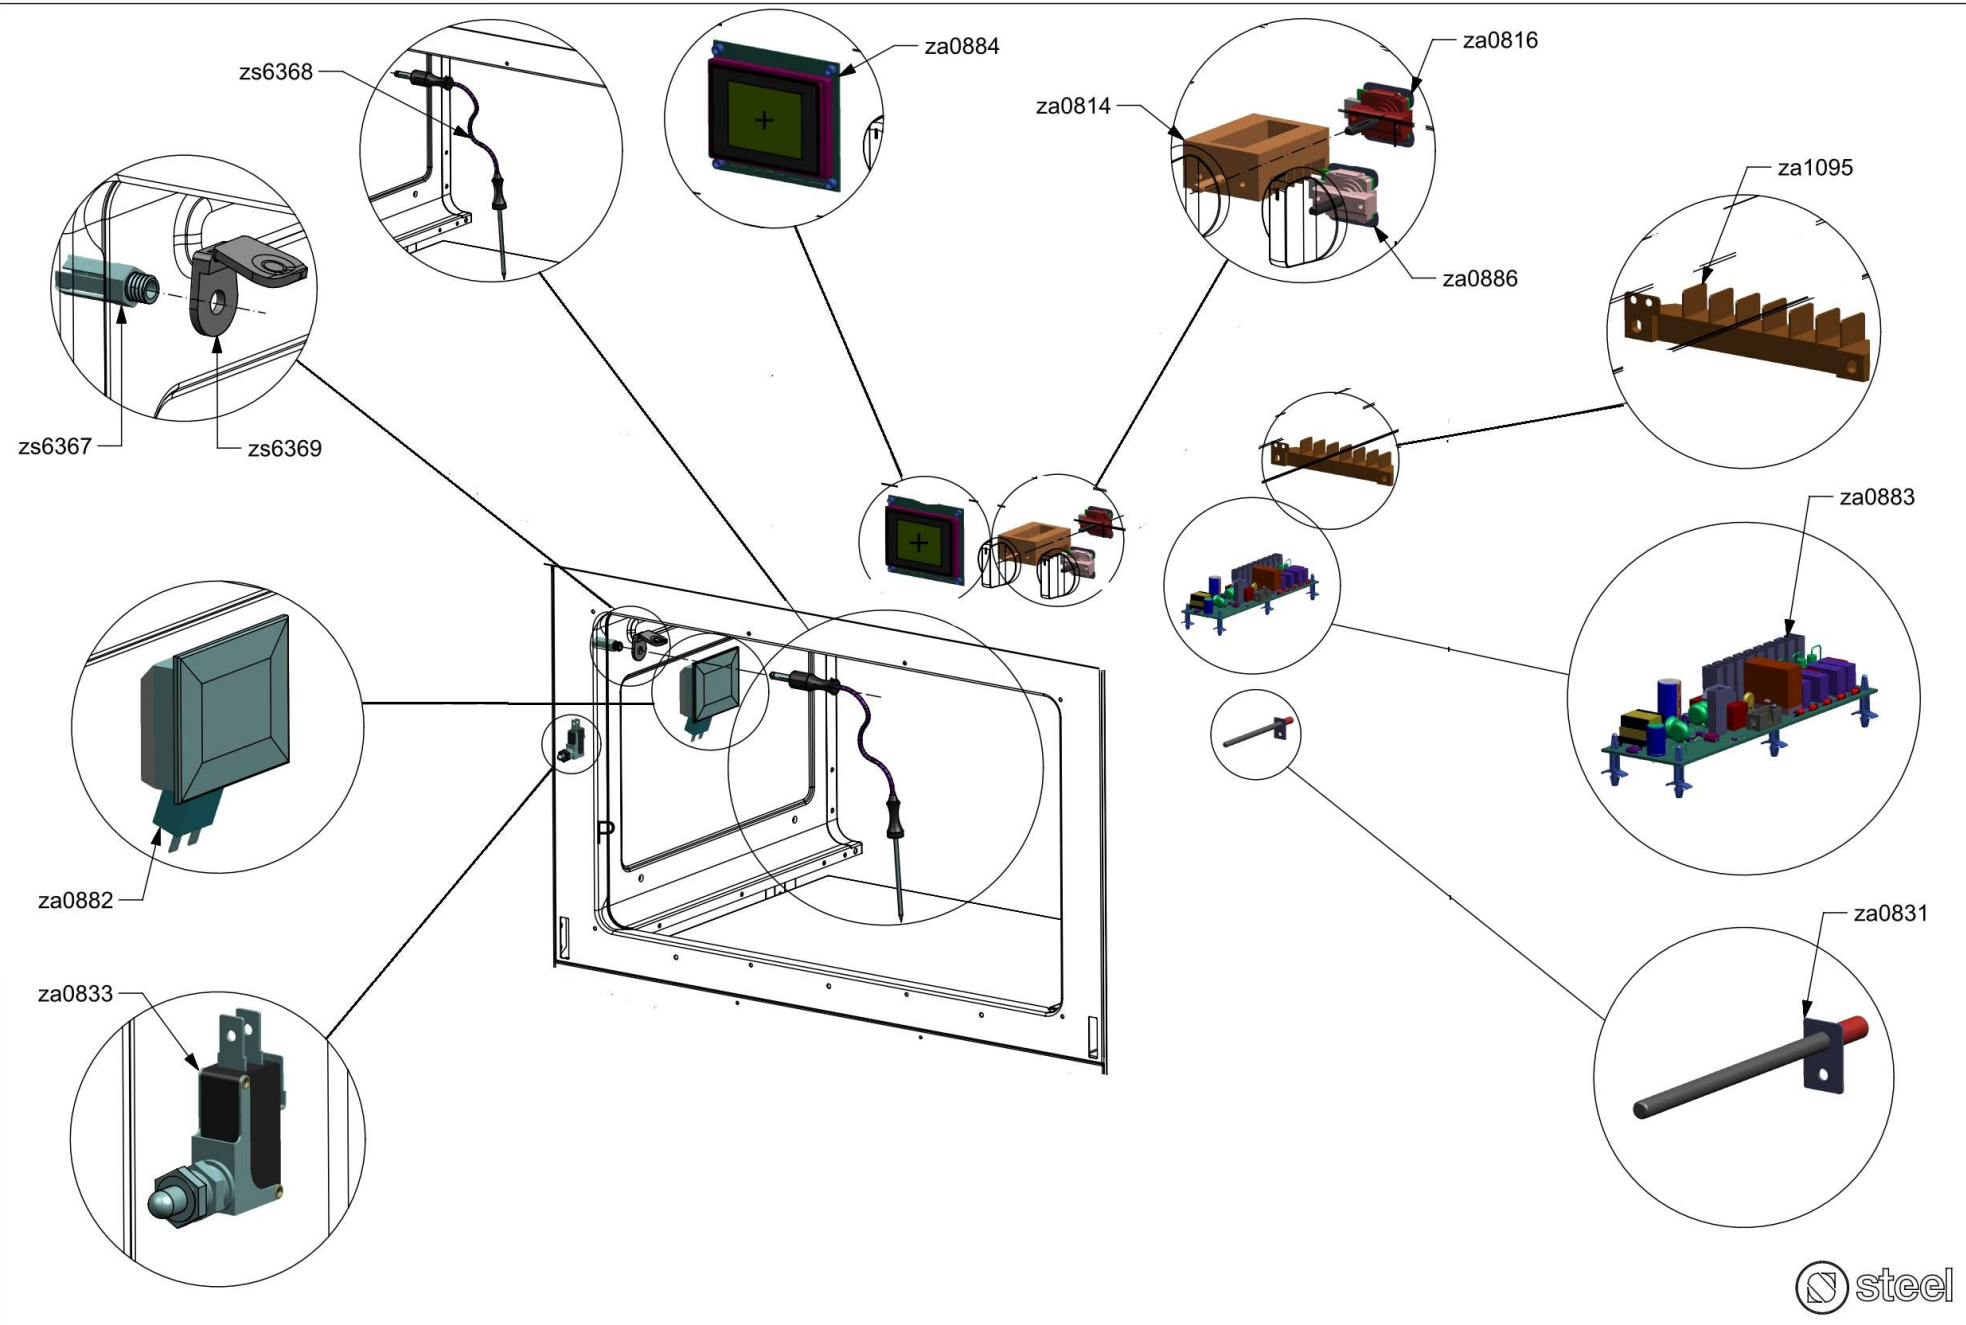

Nuovi componenti Serie Q | New components Q Series

N° Object	Code	Description	Qty
98	481913	Terminal board for oven 32 PA 233	1
1014	ZS2026	Thermostat TY60 N.O. fixing B	1
1439	ZS2663	Tangential oven fan L=180 Plaset (AU)	1
3640	ZS5704	Left guard for oven 060/090	1
3641	ZS5705	Right guard for oven 060/090	1
3642	ZS5706	Upper guard for oven AGF 060	1
3643	ZS5707	Lower guard for oven AGF 060	1
3644	ZS5708	Rear guard for oven AGF 060	1
3646	ZS5710	Air conveyor for oven 060/060 DC	1
3648	ZS5712	Rear support for muffle left/right side oven	2
3755	ZS6050	Control panel Ascot oven 60 S.STEEL	1
3925	ZS6277	Muffle fan guard oven AGF 060 Ascot	1
3935	ZS6313	Lateral handle	4
4027	ZS6323	Bezel for oven temperature	1
4031	ZS6335	Programmer control panel AGF Ascot CHROME with serygr.	1
4107	ZS6596	Thermoswitch 16 Ampere	1
4177	ZS6694	Commutator support 1 control	2
4276	ZS6809	Bracket condensate collection 60 complete	1
4312	ZS6322	Bezel for function oven	1

N° Object	Code	Description	Qty
94	481814	Commutator multif. for 90 built-in oven(no pizza)	1
455	ZS1075	Thermostat for built-in oven	1
538	ZS1204	Led transparent	2
539	ZS1205	Fluorescent green warning light	1
823	ZS1755	Fluorescent orange warning light	1
2067	ZS3785	Knob for timer black	5
3330	ZS5412	Knob Ascot chromed	2
3867	ZS6012	Electrical display support	1
3922	ZS6184	Timer (white led) LCD-ELA 1000	1
4137	ZS6655	Commutator steam oven functions	1