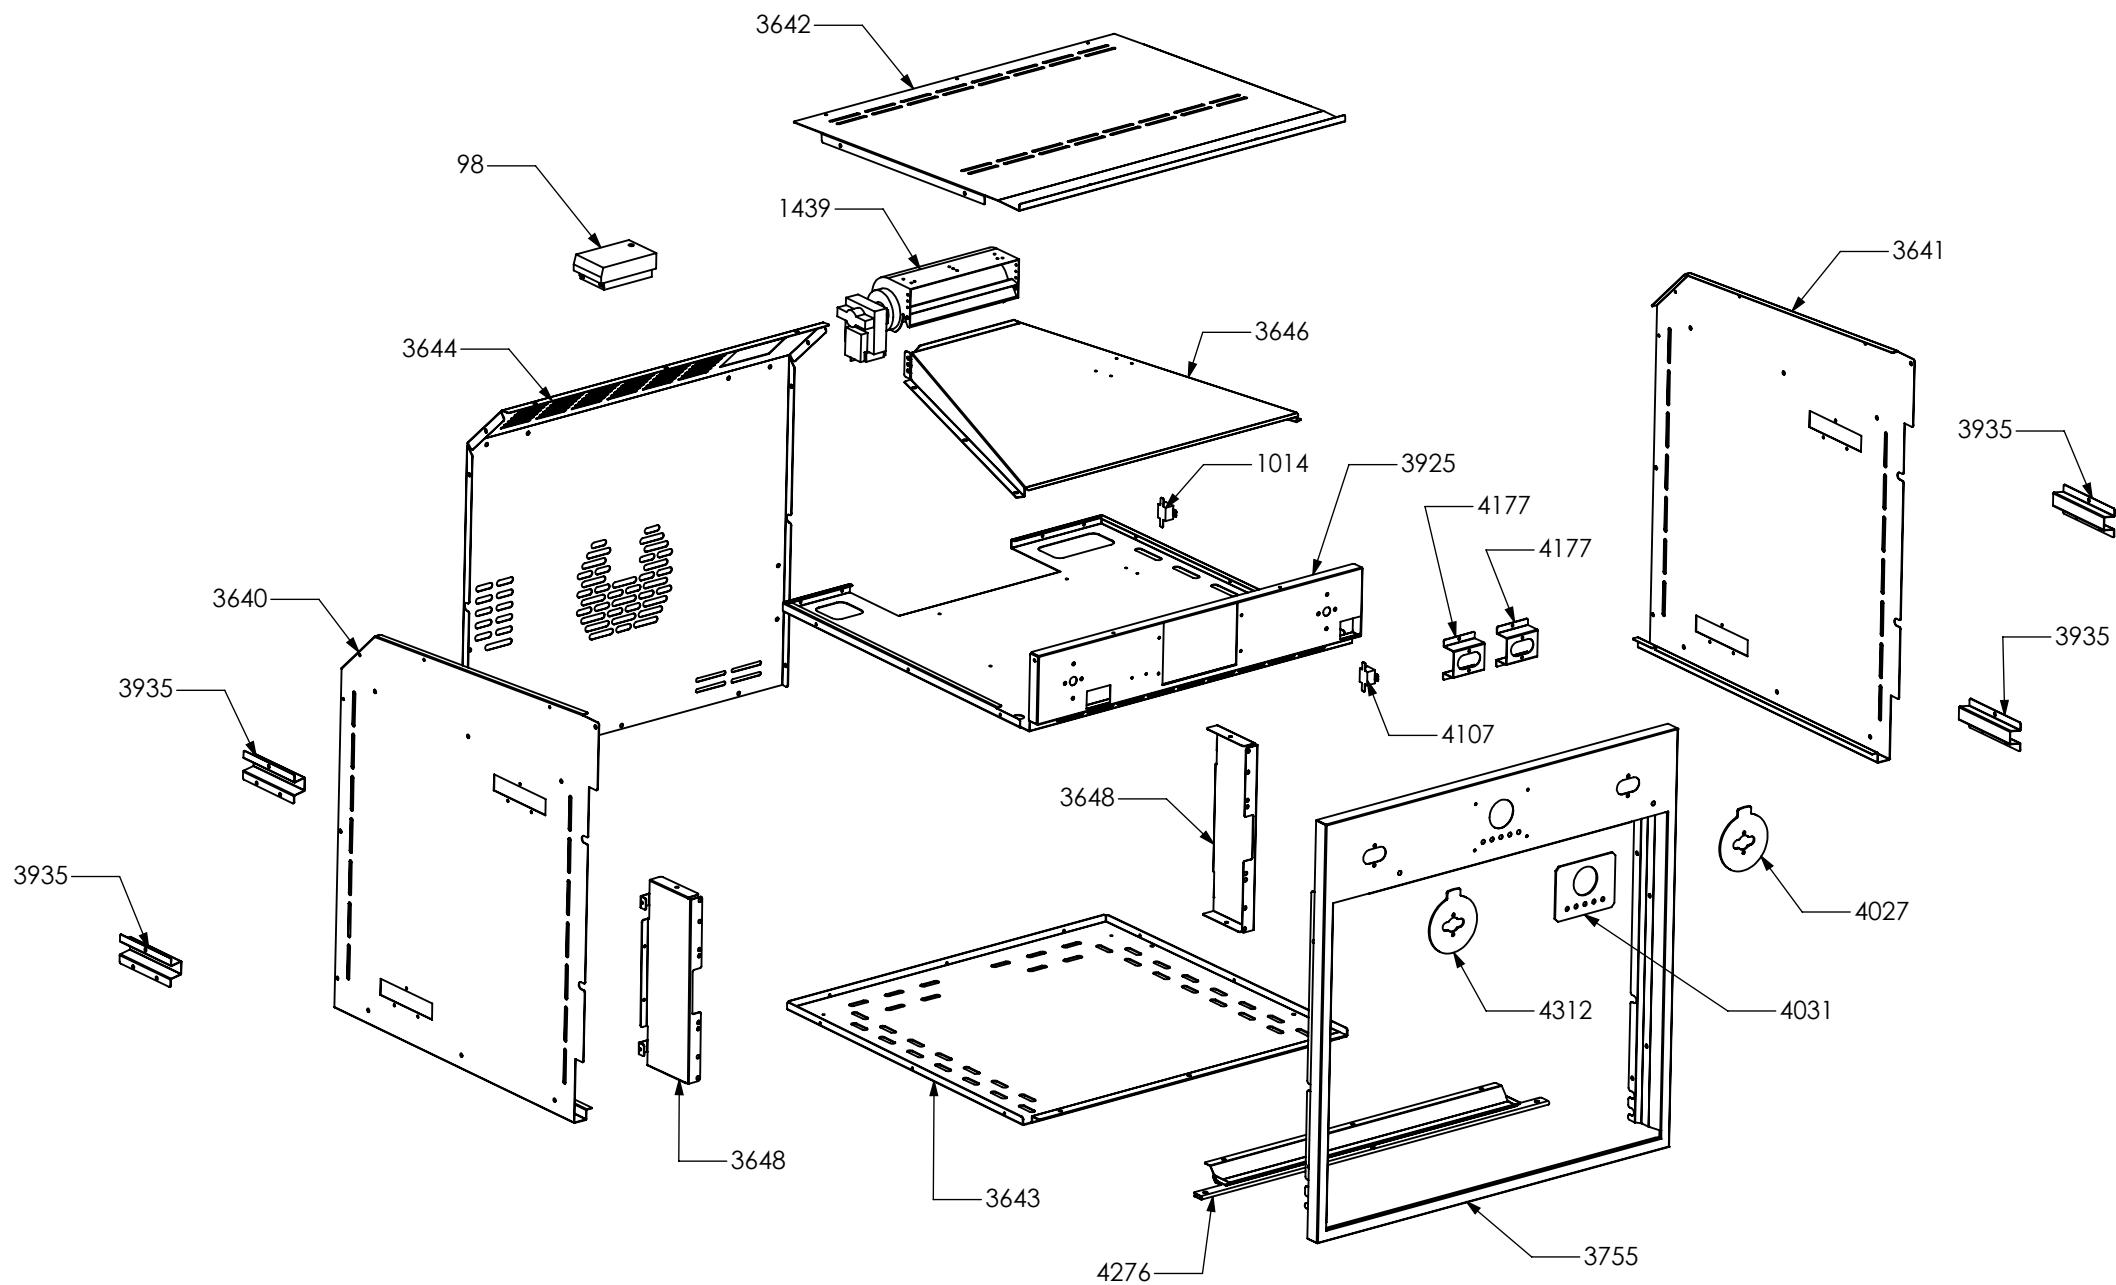

Nuovi componenti Serie Q | New components Q Series

N° Object	Code	Description	Qty
98	481913	Terminal board for oven 32 PA 233	1
1014	ZS2026	Thermostat TY60 N.O. fixing B	1
1439	ZS2663	Tangential oven fan L=180 Plaset (AU)	1
3640	ZS5704	Left guard for oven 060/090	1
3641	ZS5705	Right guard for oven 060/090	1
3642	ZS5706	Upper guard for oven AGF 060	1
3643	ZS5707	Lower guard for oven AGF 060	1
3644	ZS5708	Rear guard for oven AGF 060	1
3646	ZS5710	Air conveyor for oven 060/060 DC	1
3648	ZS5712	Rear support for muffle left/right side oven	2
3755	ZS6050	Control panel Ascot oven 60 S.STEEL	1
3925	ZS6277	Muffle fan guard oven AGF 060 Ascot	1
3935	ZS6313	Lateral handle	4
4027	ZS6323	Bezel for oven temperature	1
4031	ZS6335	Programmer control panel AGF Ascot CHROME with serygr.	1
4107	ZS6596	Thermoswitch 16 Ampere	1
4177	ZS6694	Commutator support 1 control	2
4276	ZS6809	Bracket condensate collection 60 complete	1
4312	ZS6322	Bezel for function oven	1

N° Object	Code	Description	Qty
2728	GR4342	Assembly glued oven door 60/100 double oven Ascot	1
2937	GR4313	Assembly door 30/60/90 right bar profile 07	1
2938	GR4314	Assembly door 30/60/90 left bar profile 07	1
1334	ZS2308	Inner glass oven door 60	1
1337	ZS2393	In-between glass oven door 60 04	1
1339	ZS2416	Door hinge for multifunction oven 60	2
1280	ZS2419	Spring for door glass assembling 04	6
1383	ZS2550	Glued external oven door 60/100 double oven	1
1968	ZS3586	Handle for oven door 60 Ascot 70/100 chromed	1
2943	ZS4746	Right support for inner glass	1
2944	ZS4747	Left support for inner glass	1