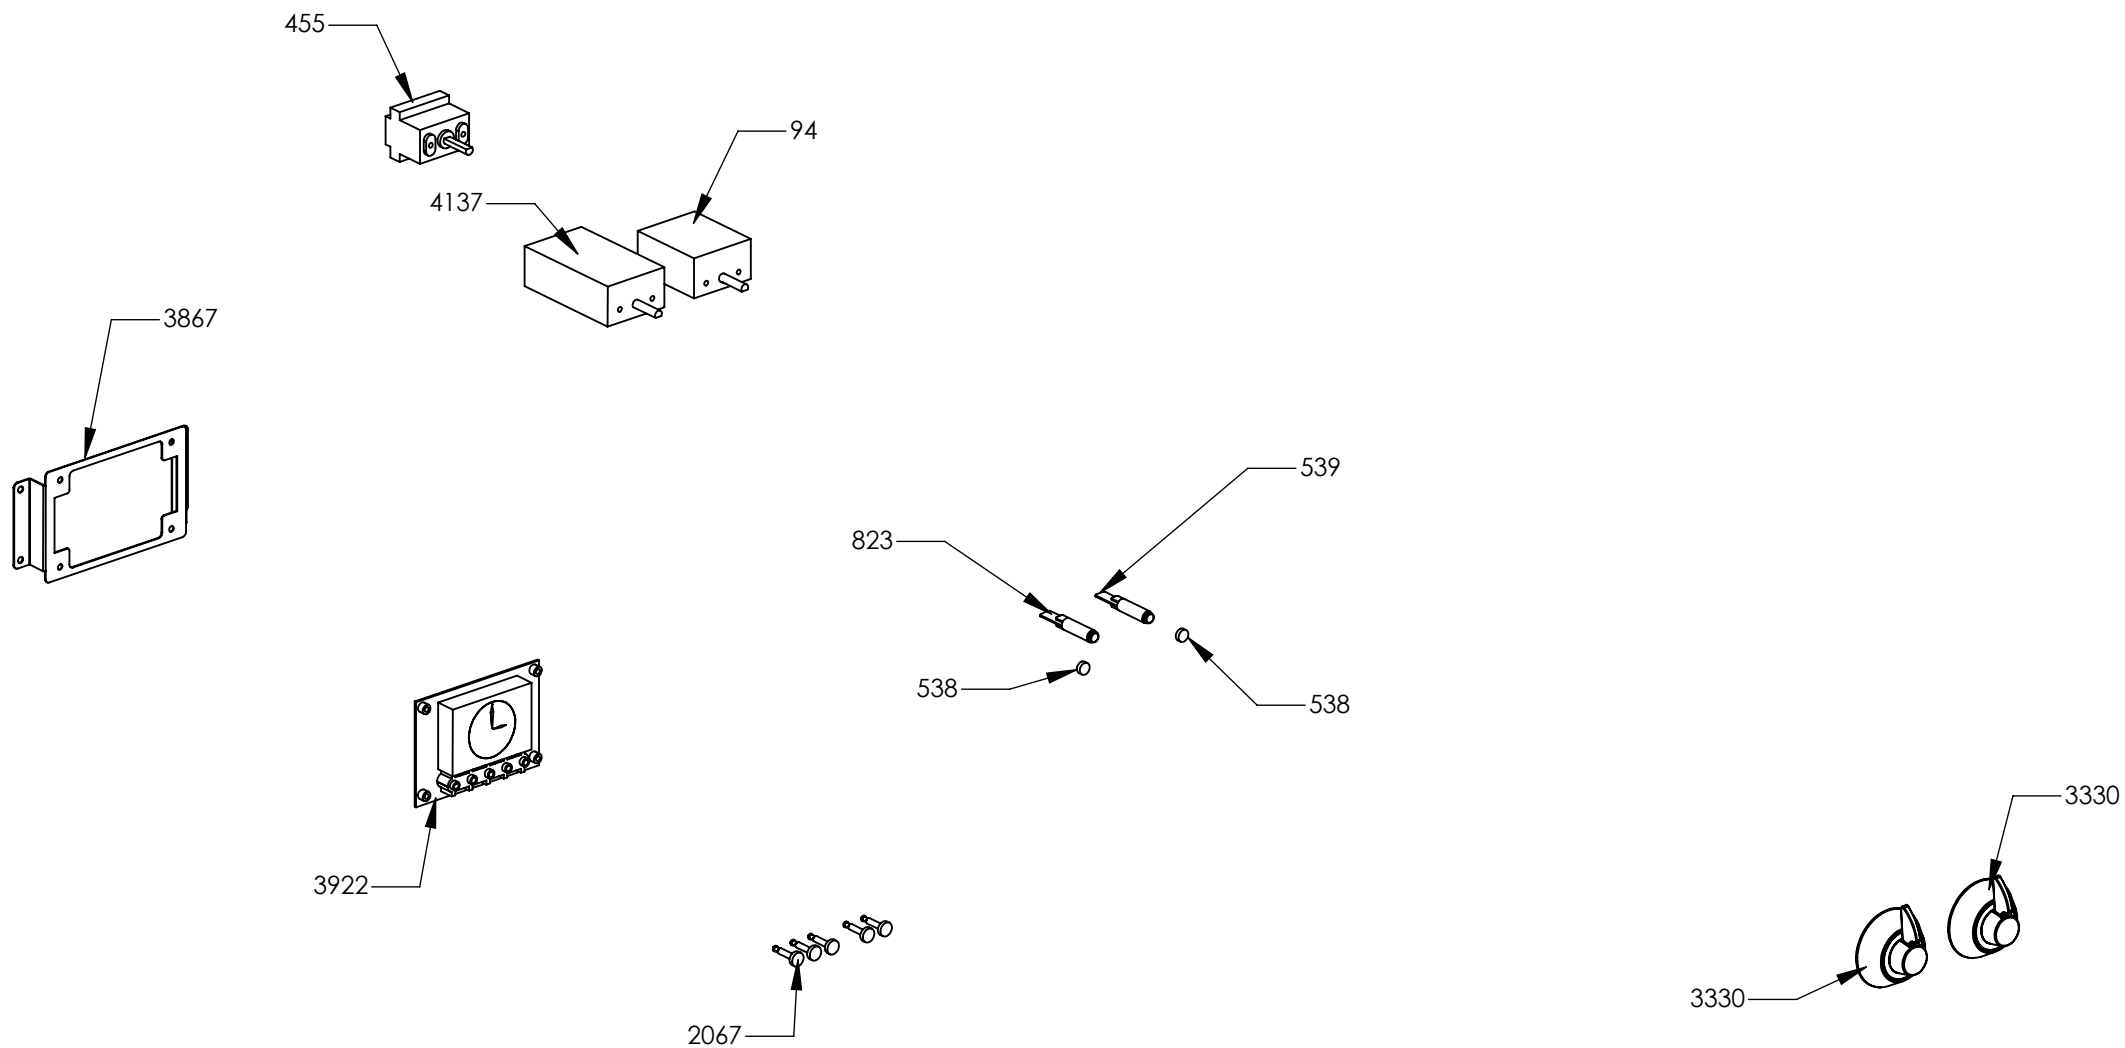

Nuovi componenti Serie Q | New components Q Series

N° Object	Code	Description	Qty
98	481913	Terminal board for oven 32 PA 233	1
1014	ZS2026	Thermostat TY60 N.O. fixing B	1
1439	ZS2663	Tangential oven fan L=180 Plaset (AU)	1
3640	ZS5704	Left guard for oven 060/090	1
3641	ZS5705	Right guard for oven 060/090	1
3642	ZS5706	Upper guard for oven AGF 060	1
3643	ZS5707	Lower guard for oven AGF 060	1
3644	ZS5708	Rear guard for oven AGF 060	1
3646	ZS5710	Air conveyor for oven 060/060 DC	1
3648	ZS5712	Rear support for muffle left/right side oven	2
3755	ZS6050	Control panel Ascot oven 60 S.STEEL	1
3925	ZS6277	Muffle fan guard oven AGF 060 Ascot	1
3935	ZS6313	Lateral handle	4
4027	ZS6323	Bezel for oven temperature	1
4031	ZS6335	Programmer control panel AGF Ascot CHROME with serygr.	1
4107	ZS6596	Thermoswitch 16 Ampere	1
4177	ZS6694	Commutator support 1 control	2
4276	ZS6809	Bracket condensate collection 60 complete	1
4312	ZS6322	Bezel for function oven	1

N° Object	Code	Description	Qty
94	481814	Commutator multif. for 90 built-in oven(no pizza)	1
455	ZS1075	Thermostat for built-in oven	1
538	ZS1204	Led transparent	2
539	ZS1205	Fluorescent green warning light	1
823	ZS1755	Fluorescent orange warning light	1
2067	ZS3785	Knob for timer black	5
3330	ZS5412	Knob Ascot chromed	2
3867	ZS6012	Electrical display support	1
3922	ZS6184	Timer (white led) LCD-ELA 1000	1
4137	ZS6655	Commutator steam oven functions	1